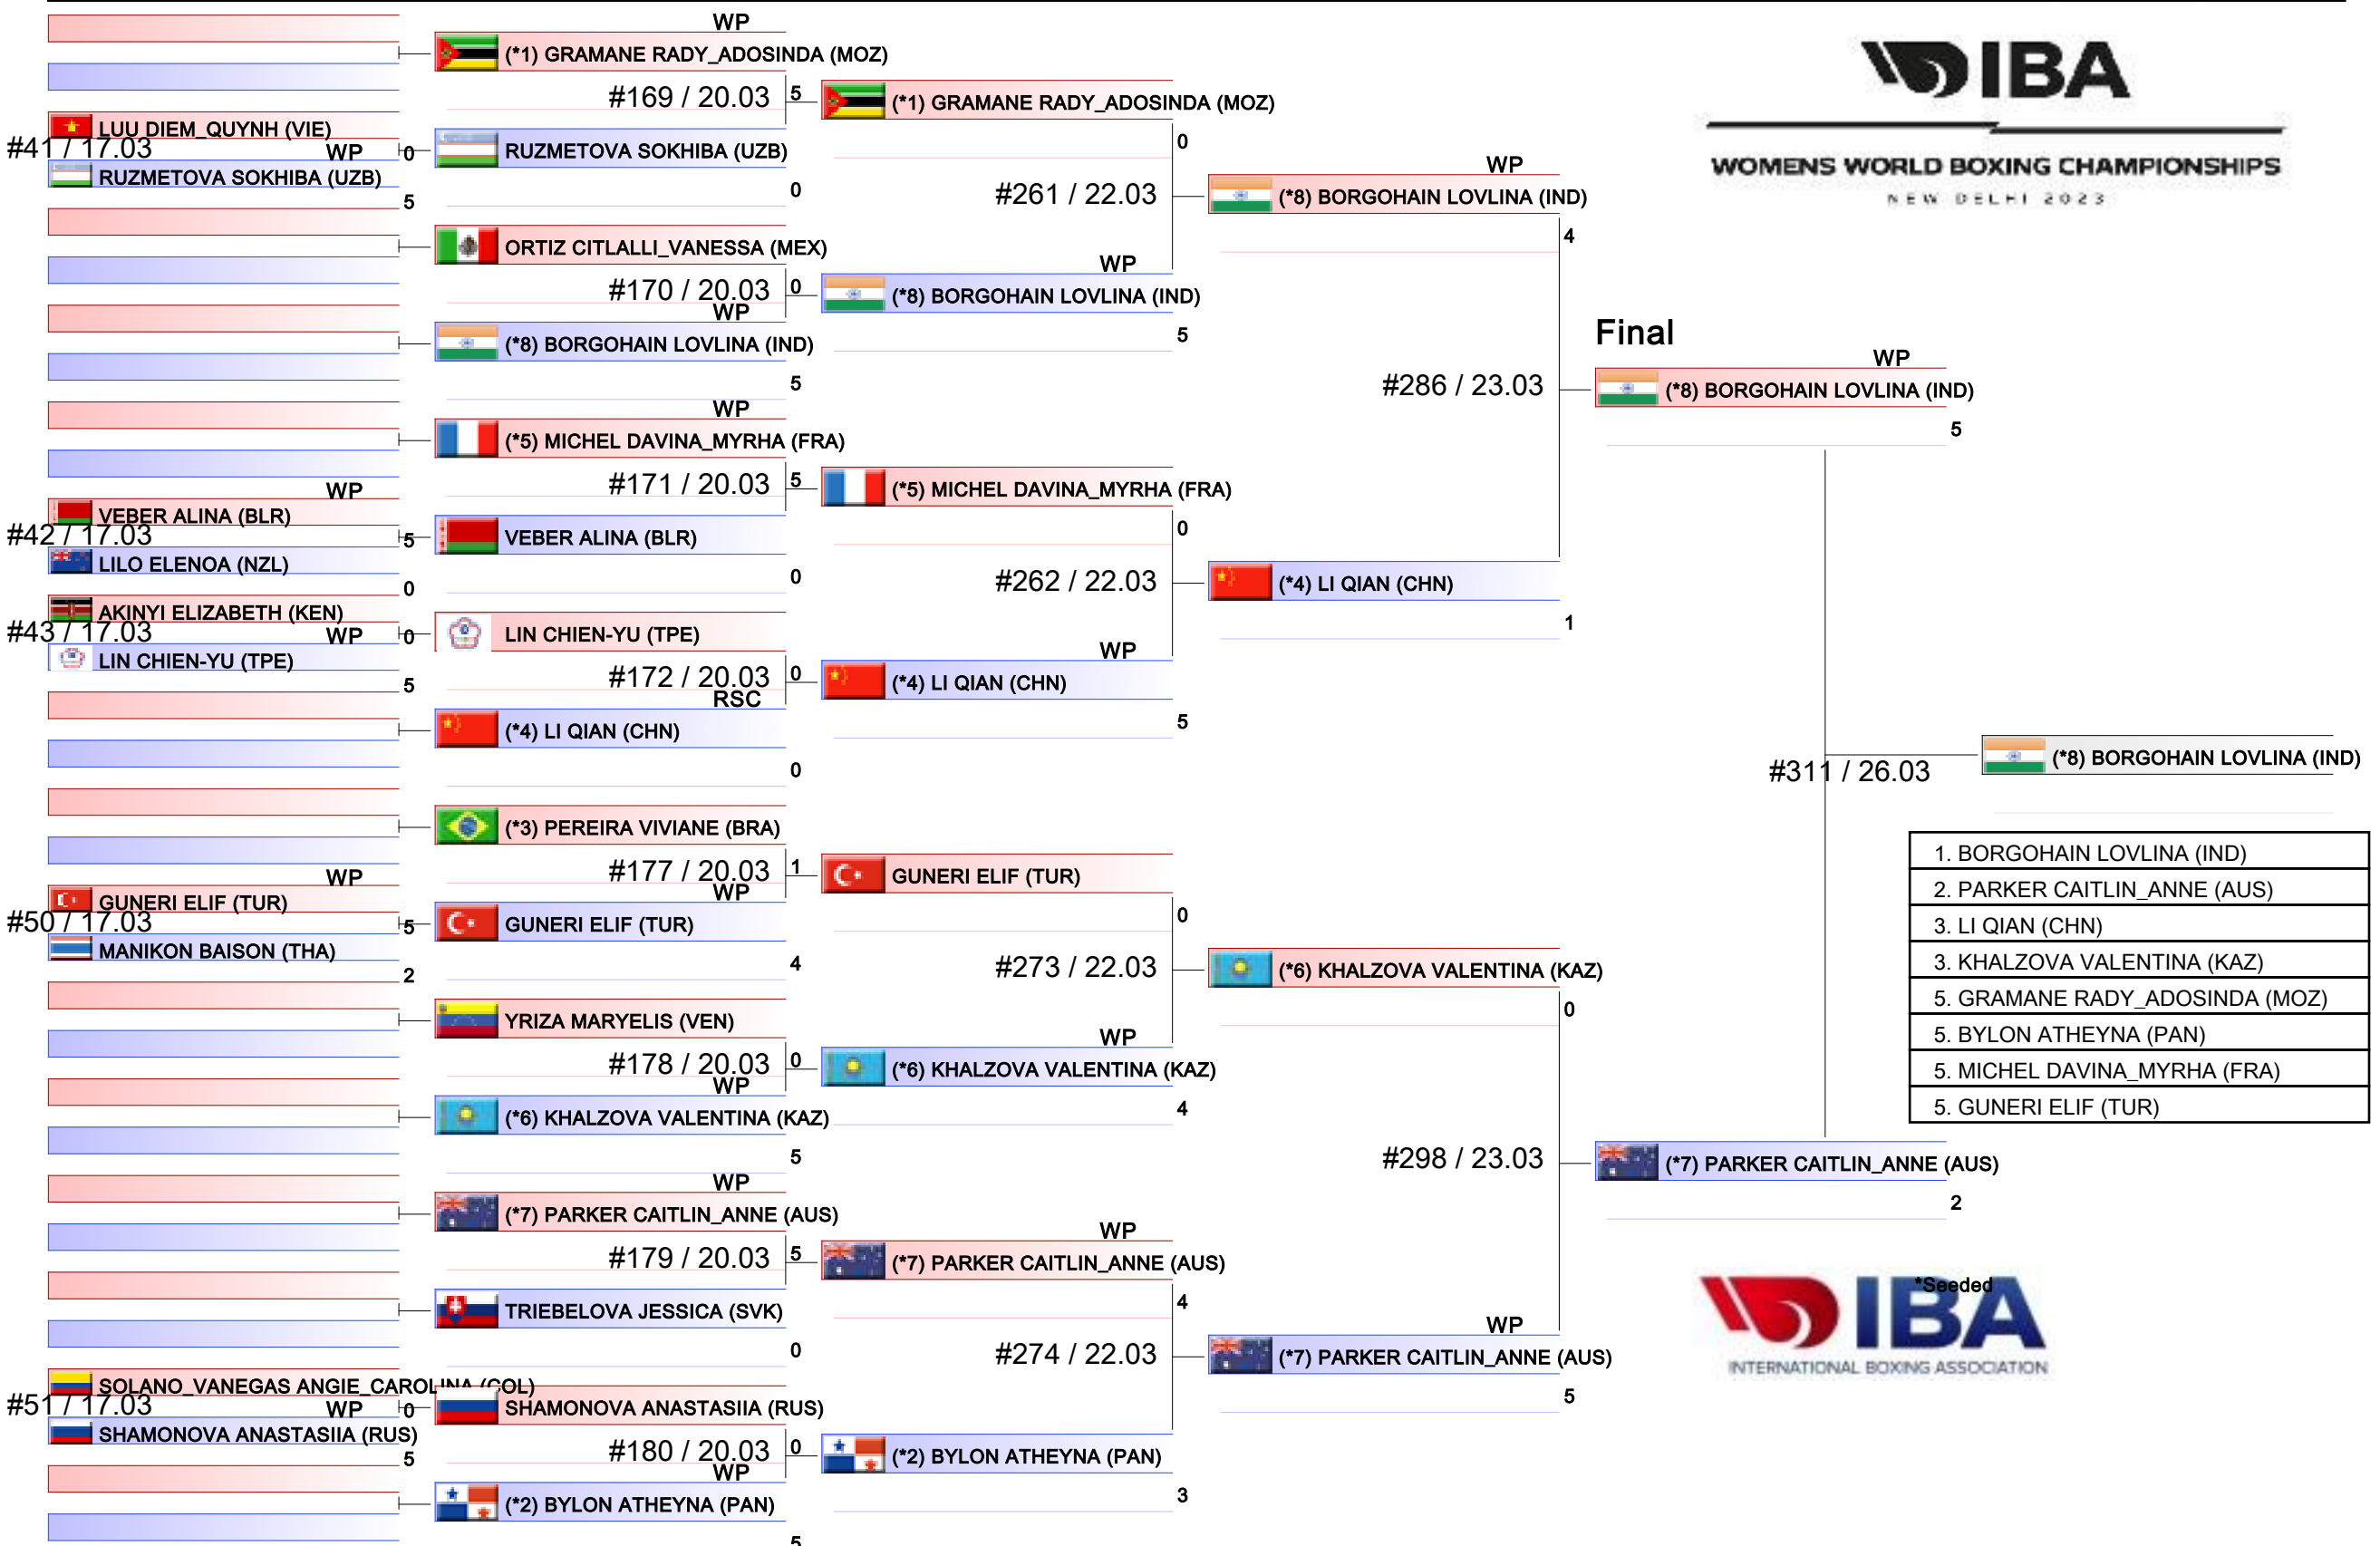

WOMENS WORLD BOXING CHAMPIONSHIPS
NEW DELHI 2023

1. BORGHAIN LOVLINA (IND)
2. PARKER CAITLIN_ANNE (AUS)
3. LI QIAN (CHN)
3. KHALZOVA VALENTINA (KAZ)
5. GRAMANE RADY_ADOSINDA (MOZ)
5. BYLON ATHEYNA (PAN)
5. MICHEL DAVINA_MYRHA (FRA)
5. GUNERI ELIF (TUR)