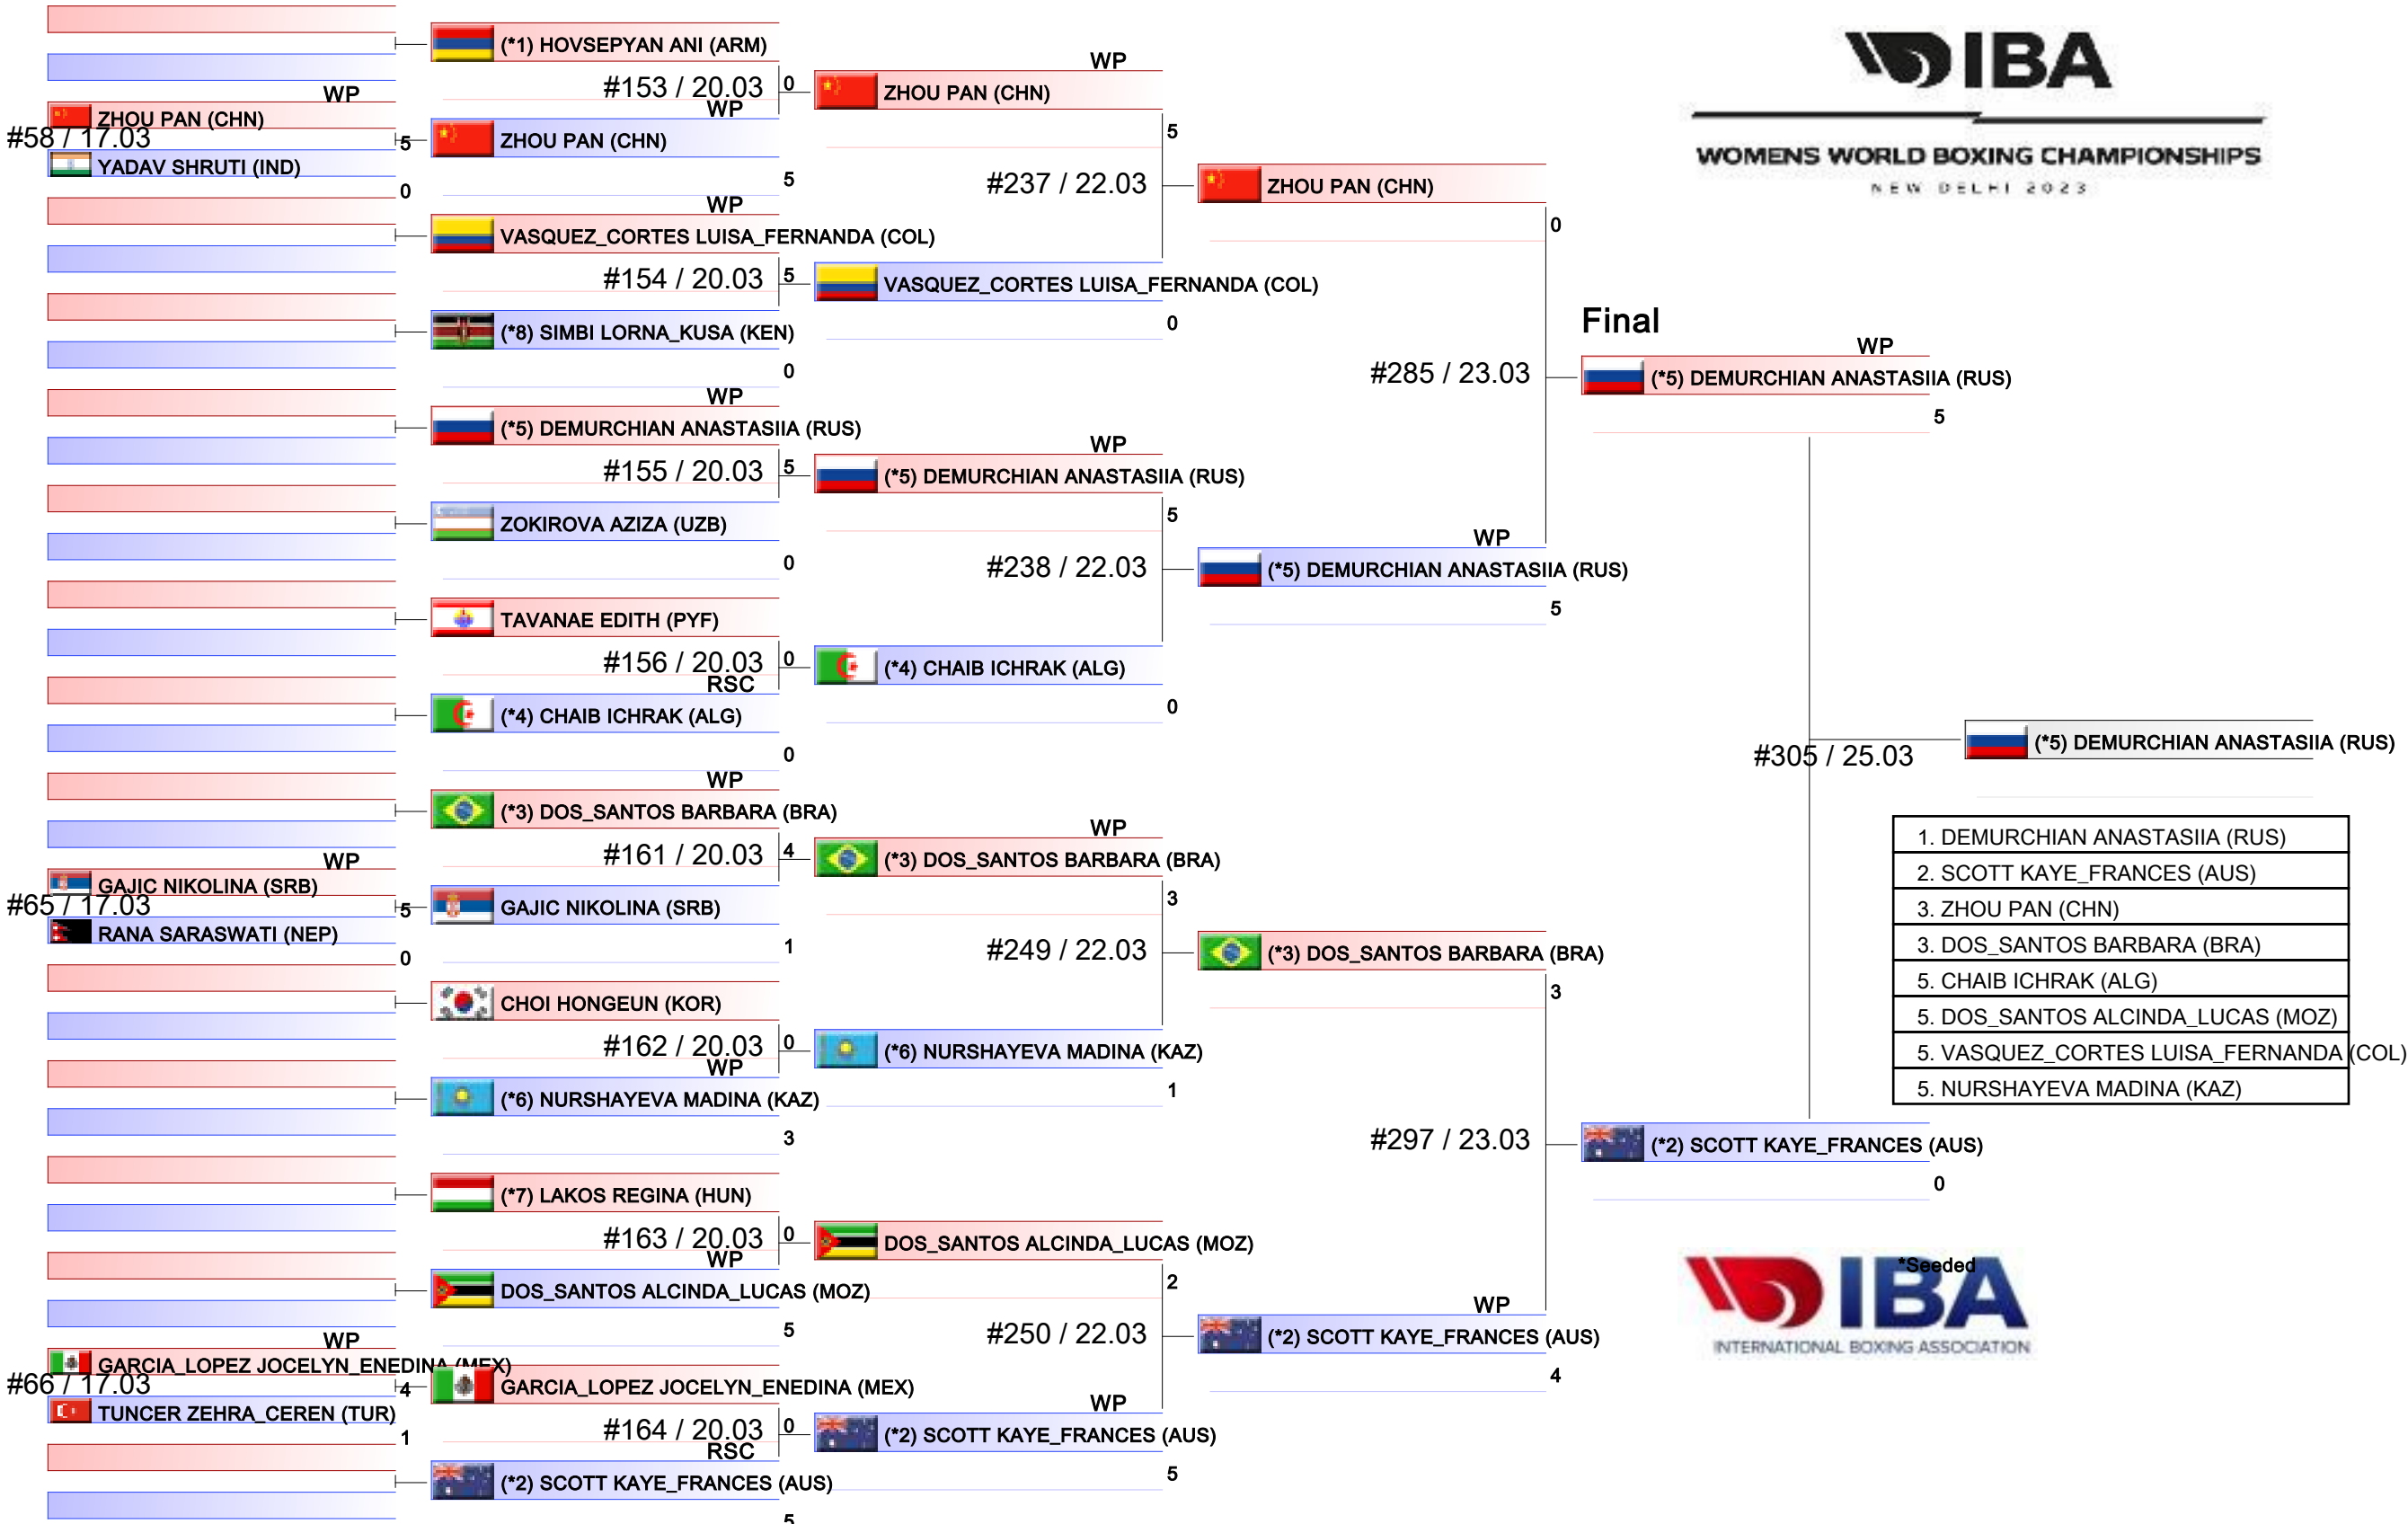

# Elite Women 66-70KG Light Middle

IBA Womens World Boxing Championships 2023 , New Delhi, IND

[19]

Ring

Pool  
1/1

WOMENS WORLD BOXING CHAMPIONSHIPS  
NEW DELHI 2023

- |  |
|--|
| 1. DEMURCHIAN ANASTASIIA (RUS)         |
| 2. SCOTT KAYE_FRANCES (AUS)            |
| 3. ZHOU PAN (CHN)                      |
| 3. DOS_SANTOS BARBARA (BRA)            |
| 5. CHAIB ICHRAK (ALG)                  |
| 5. DOS_SANTOS ALCINDA_LUCAS (MOZ)      |
| 5. VASQUEZ_CORTES LUISA_FERNANDA (COL) |
| 5. NURSHAYEVA MADINA (KAZ)             |