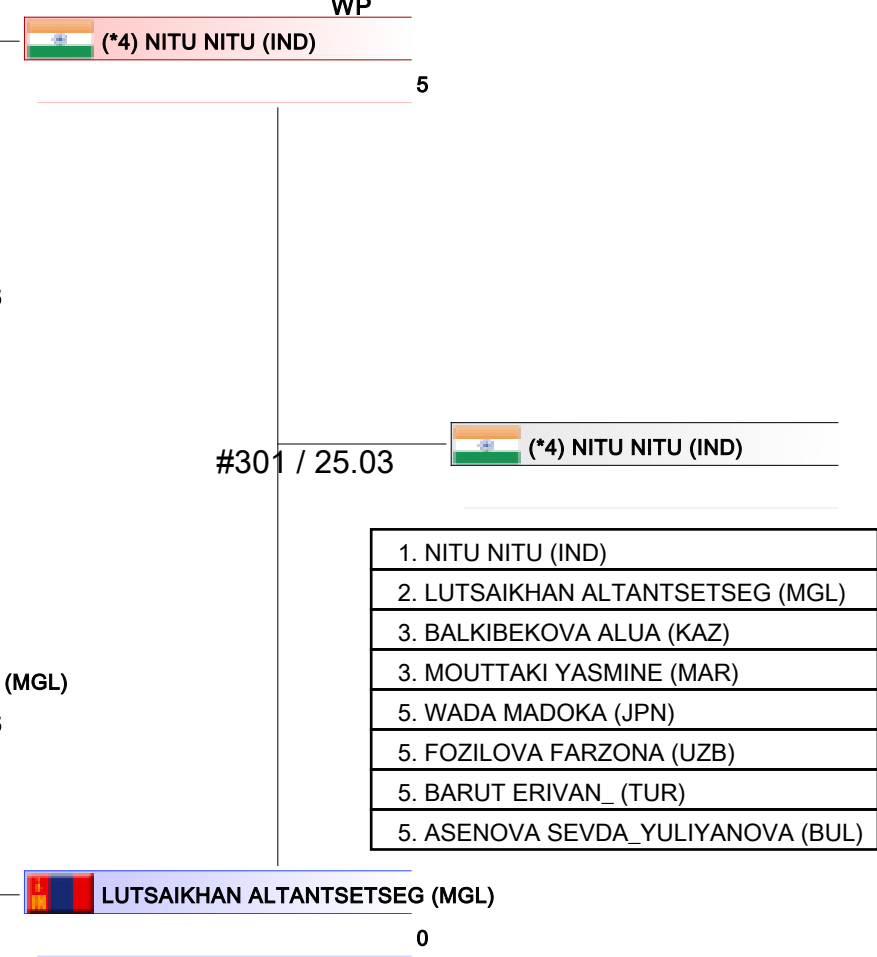

Final

1. NITU NITU (IND)
2. LUTSAIKHAN ALTANTSETSEG (MGL)
3. BALKIBEKOVA ALUA (KAZ)
3. MOUTTAKI YASMINE (MAR)
5. WADA MADOKA (JPN)
5. FOZILOVA FARZONA (UZB)
5. BARUT ERIVAN_ (TUR)
5. ASENOVA SEVDA_YULIYANOVA (BUL)