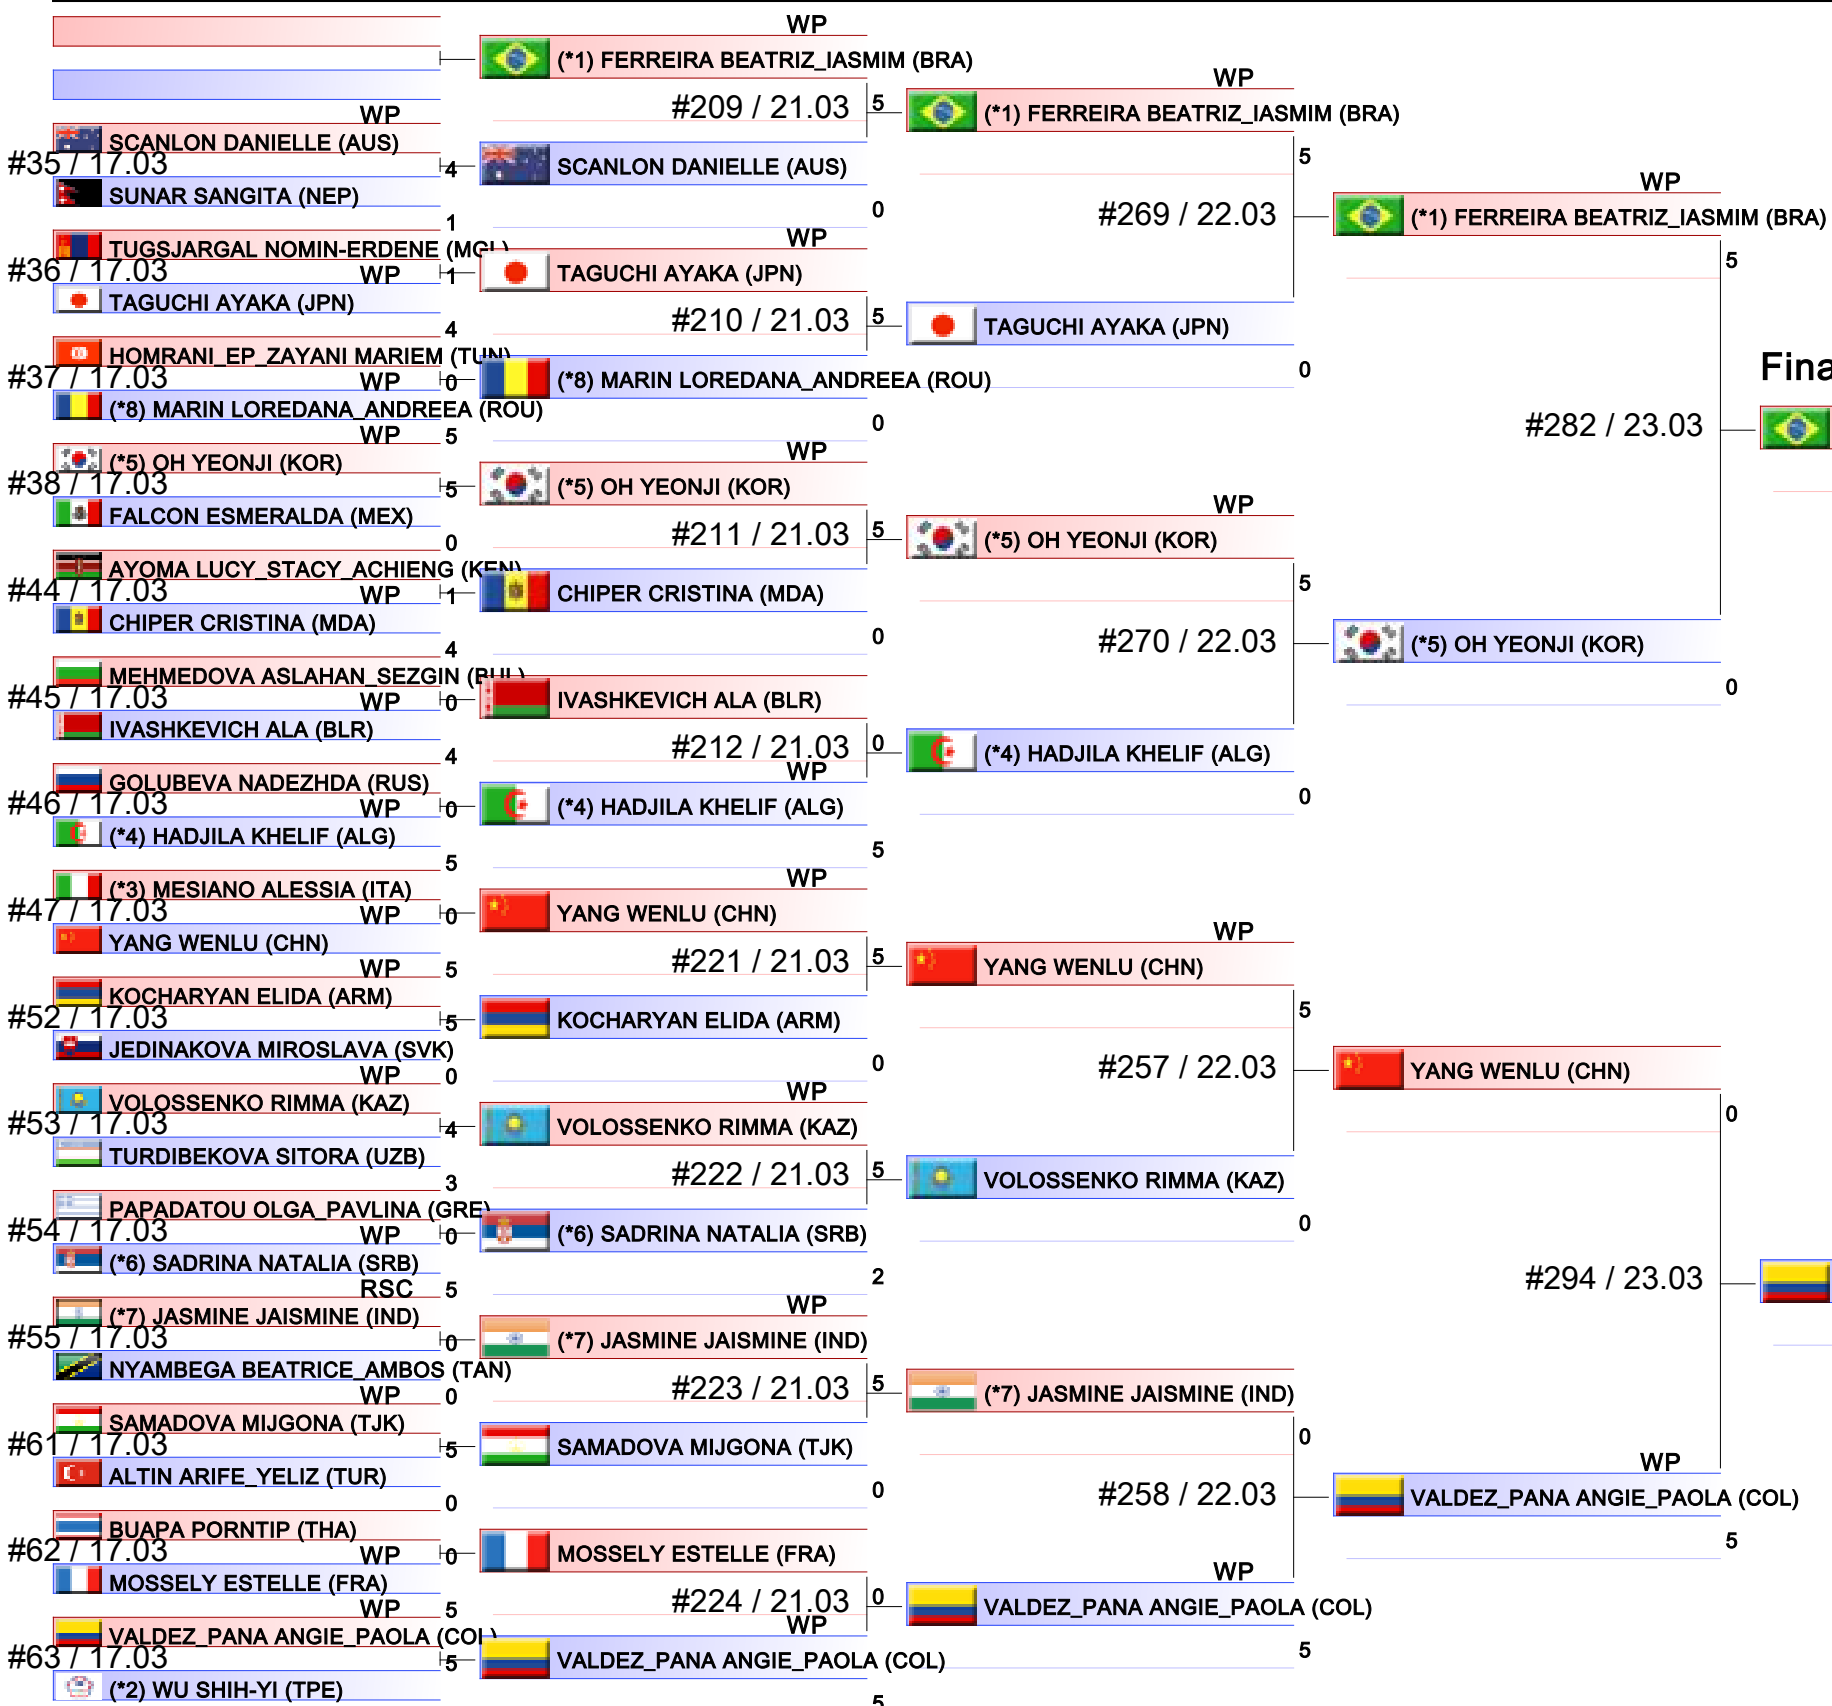

WOMENS WORLD BOXING CHAMPIONSHIPS
NEW DELHI 2023