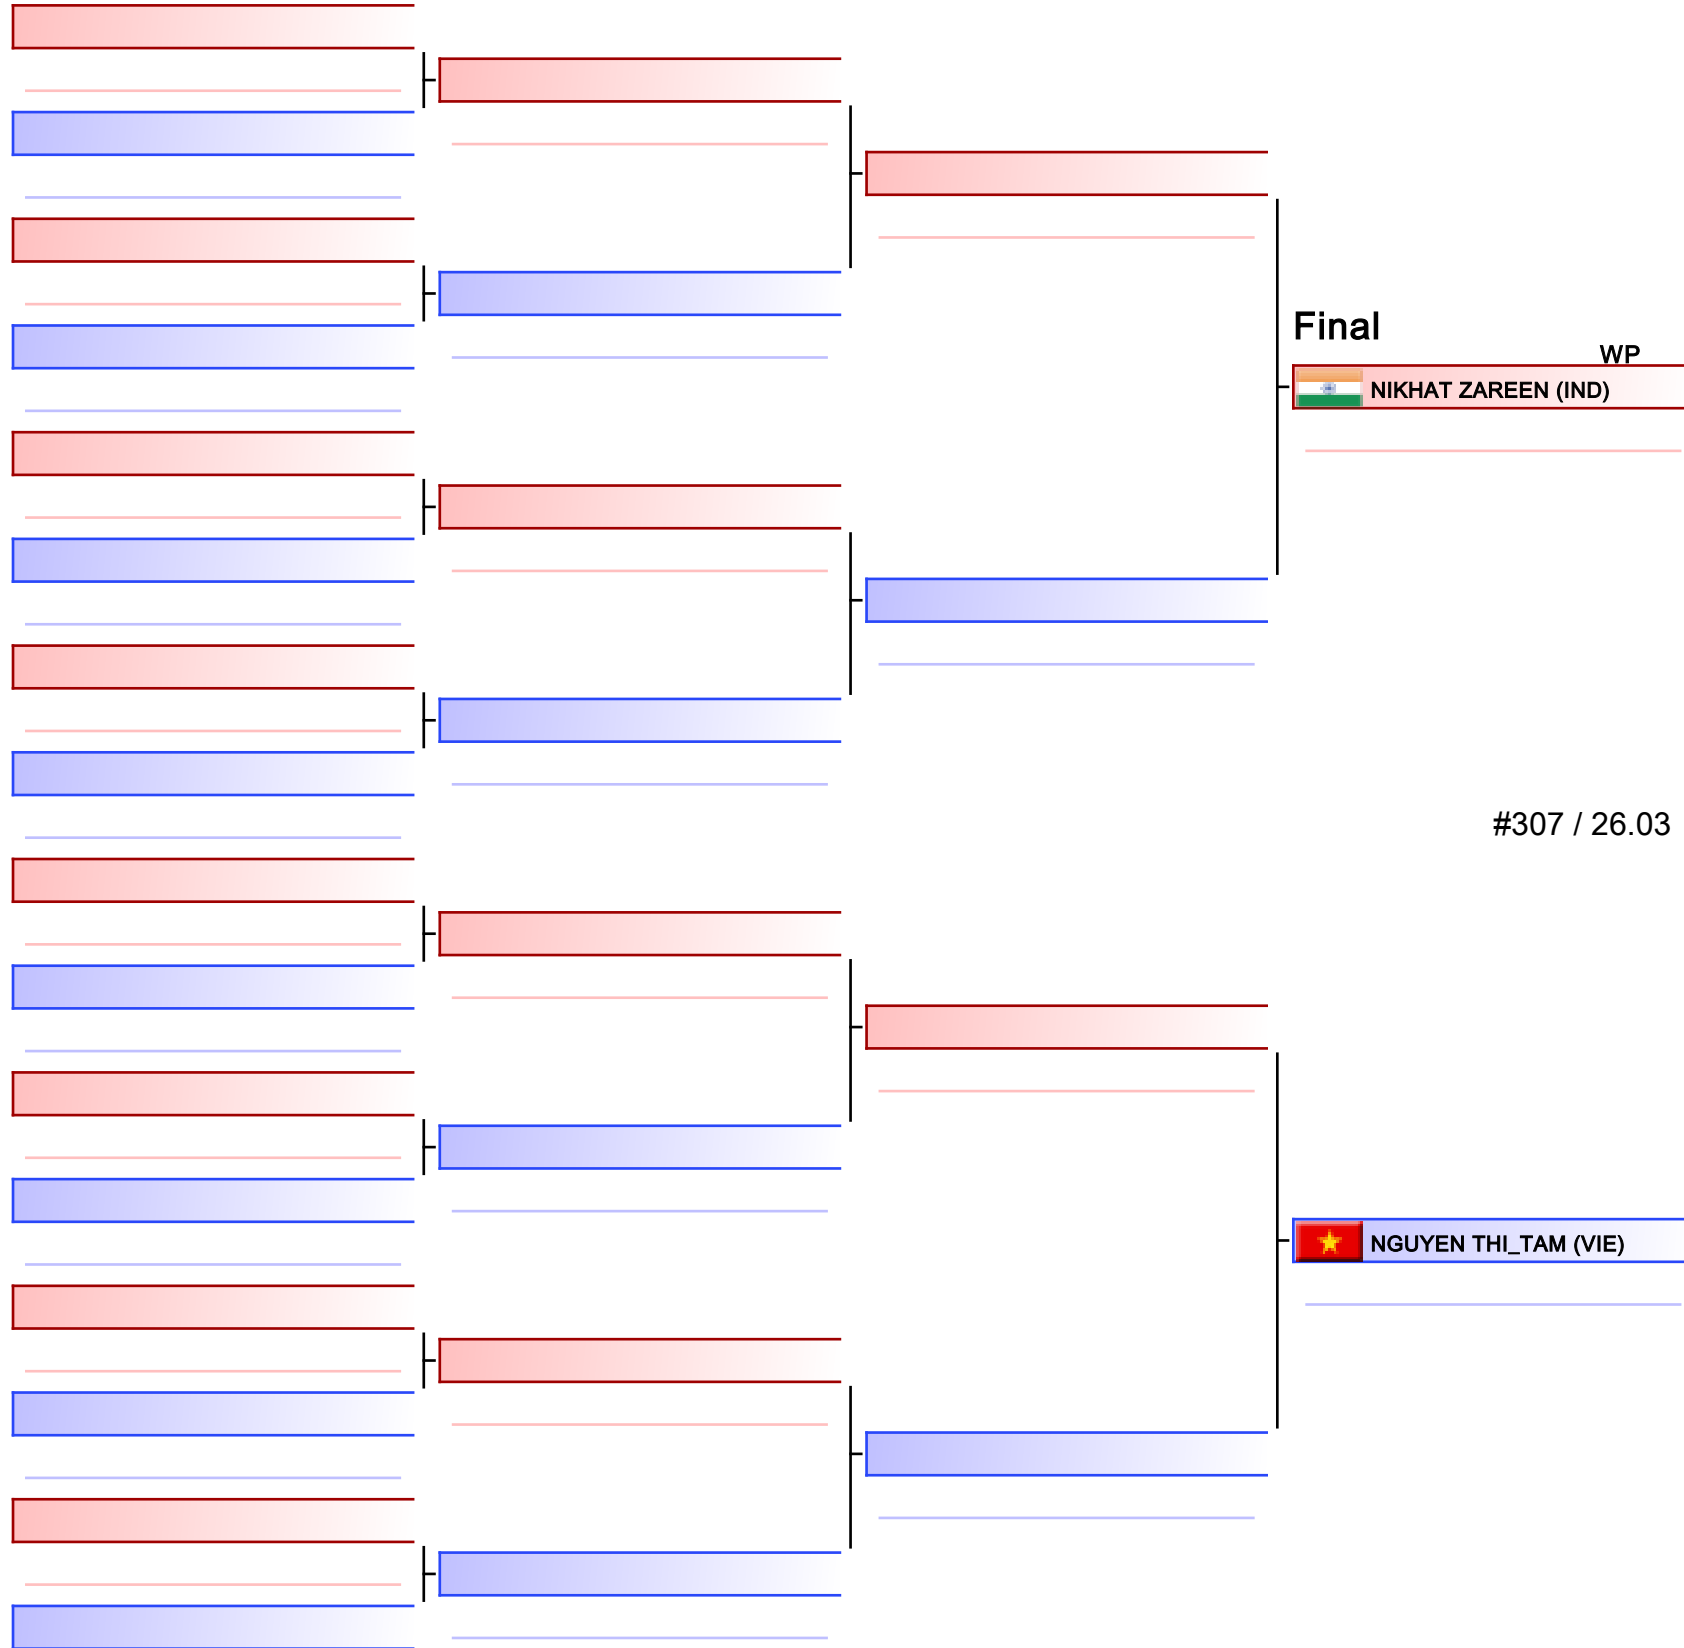

WOMENS WORLD BOXING CHAMPIONSHIPS
NEW DELHI 2023

Final

WP

NIKHAT ZAREEN (IND)
5

#307 / 26.03

NIKHAT ZAREEN (IND)

NGUYEN THI_TAM (VIE)
0

1. NIKHAT ZAREEN (IND)
2. NGUYEN THI_TAM (VIE)
3. VALENCIA_VICTORIA INGRIT_LORENA (COL)
3. LKHADIRI WASSILA (FRA)
5. RAKSAT CHUTHAMAT (THA)
5. FUERTES_FERNANDEZ LAURA (ESP)
5. SORRENTINO GIORDANA (ITA)
5. CHEDDAR RABAB (MAR)