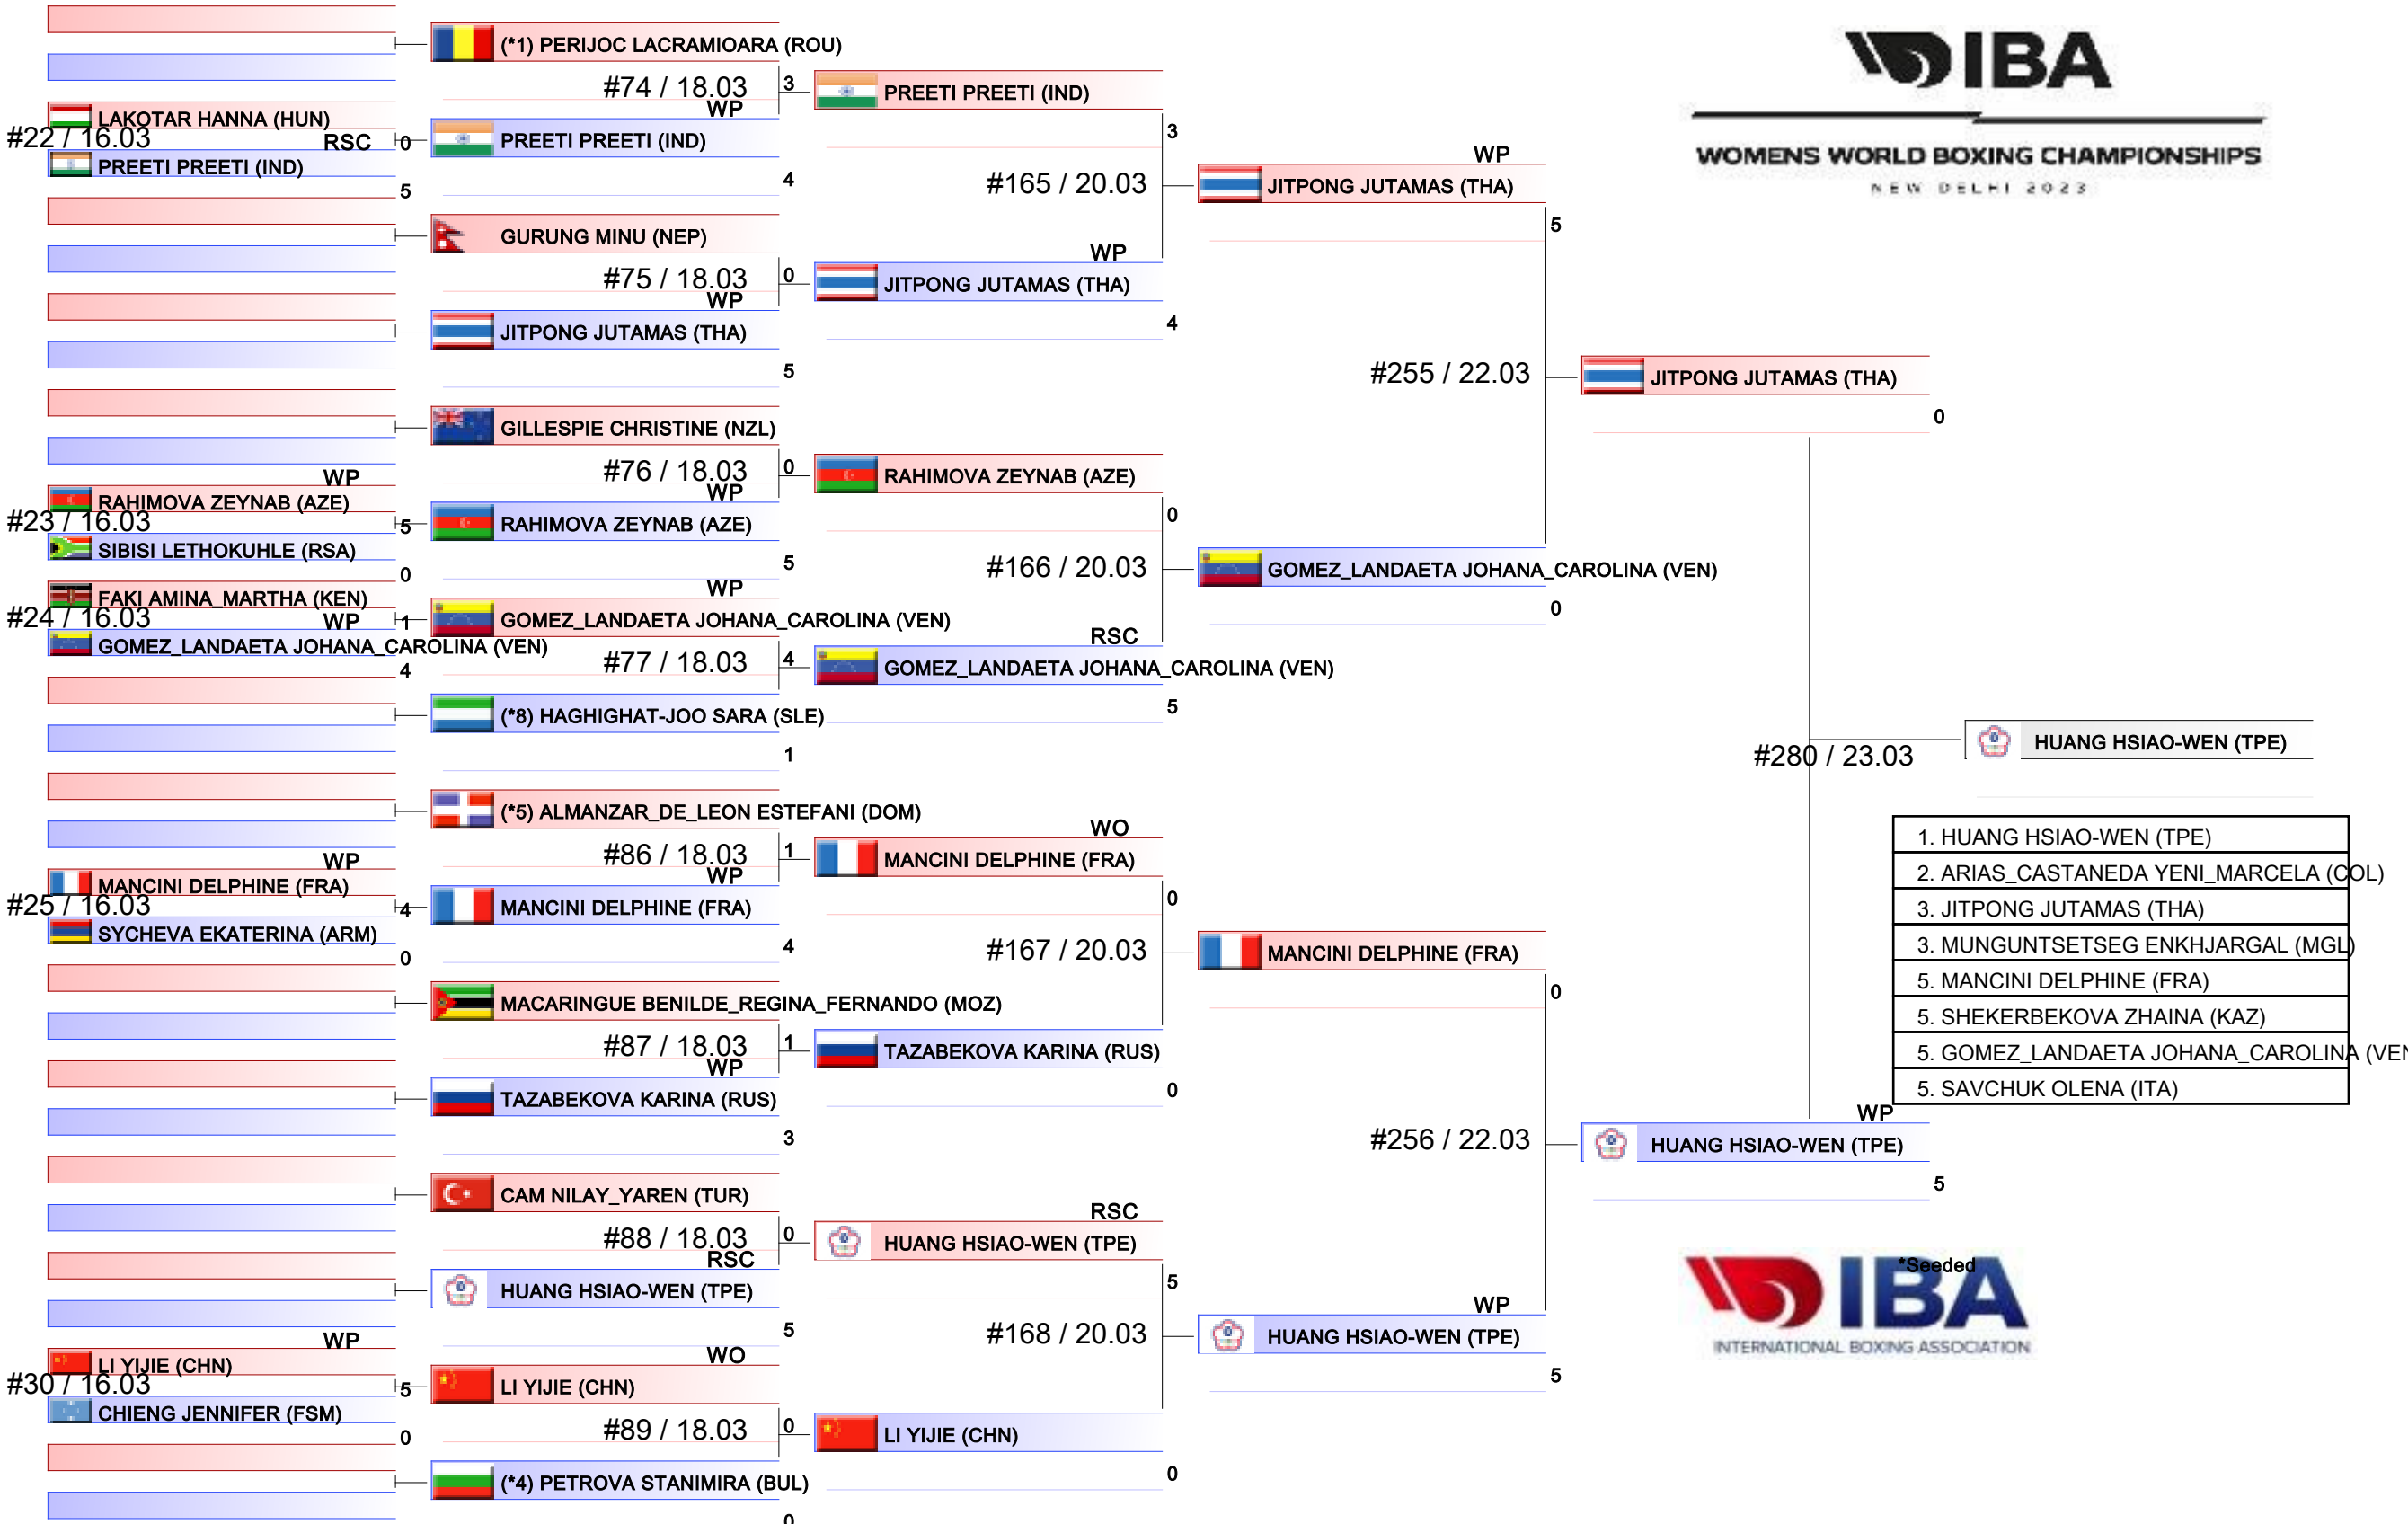

WOMENS WORLD BOXING CHAMPIONSHIPS
NEW DELHI 2023

1. HUANG HSIAO-WEN (TPE)
2. ARIAS_CASTANEDA YENI_MARCELA (COL)
3. JITPONG JUTAMAS (THA)
3. MUNGUNTSETSEG ENKHJARGAL (MGL)
5. MANCINI DELPHINE (FRA)
5. SHEKERBEKOVA ZHAINA (KAZ)
5. GOMEZ_LANDAETA JOHANA_CAROLINA (VEN)
5. SAVCHUK OLENA (ITA)