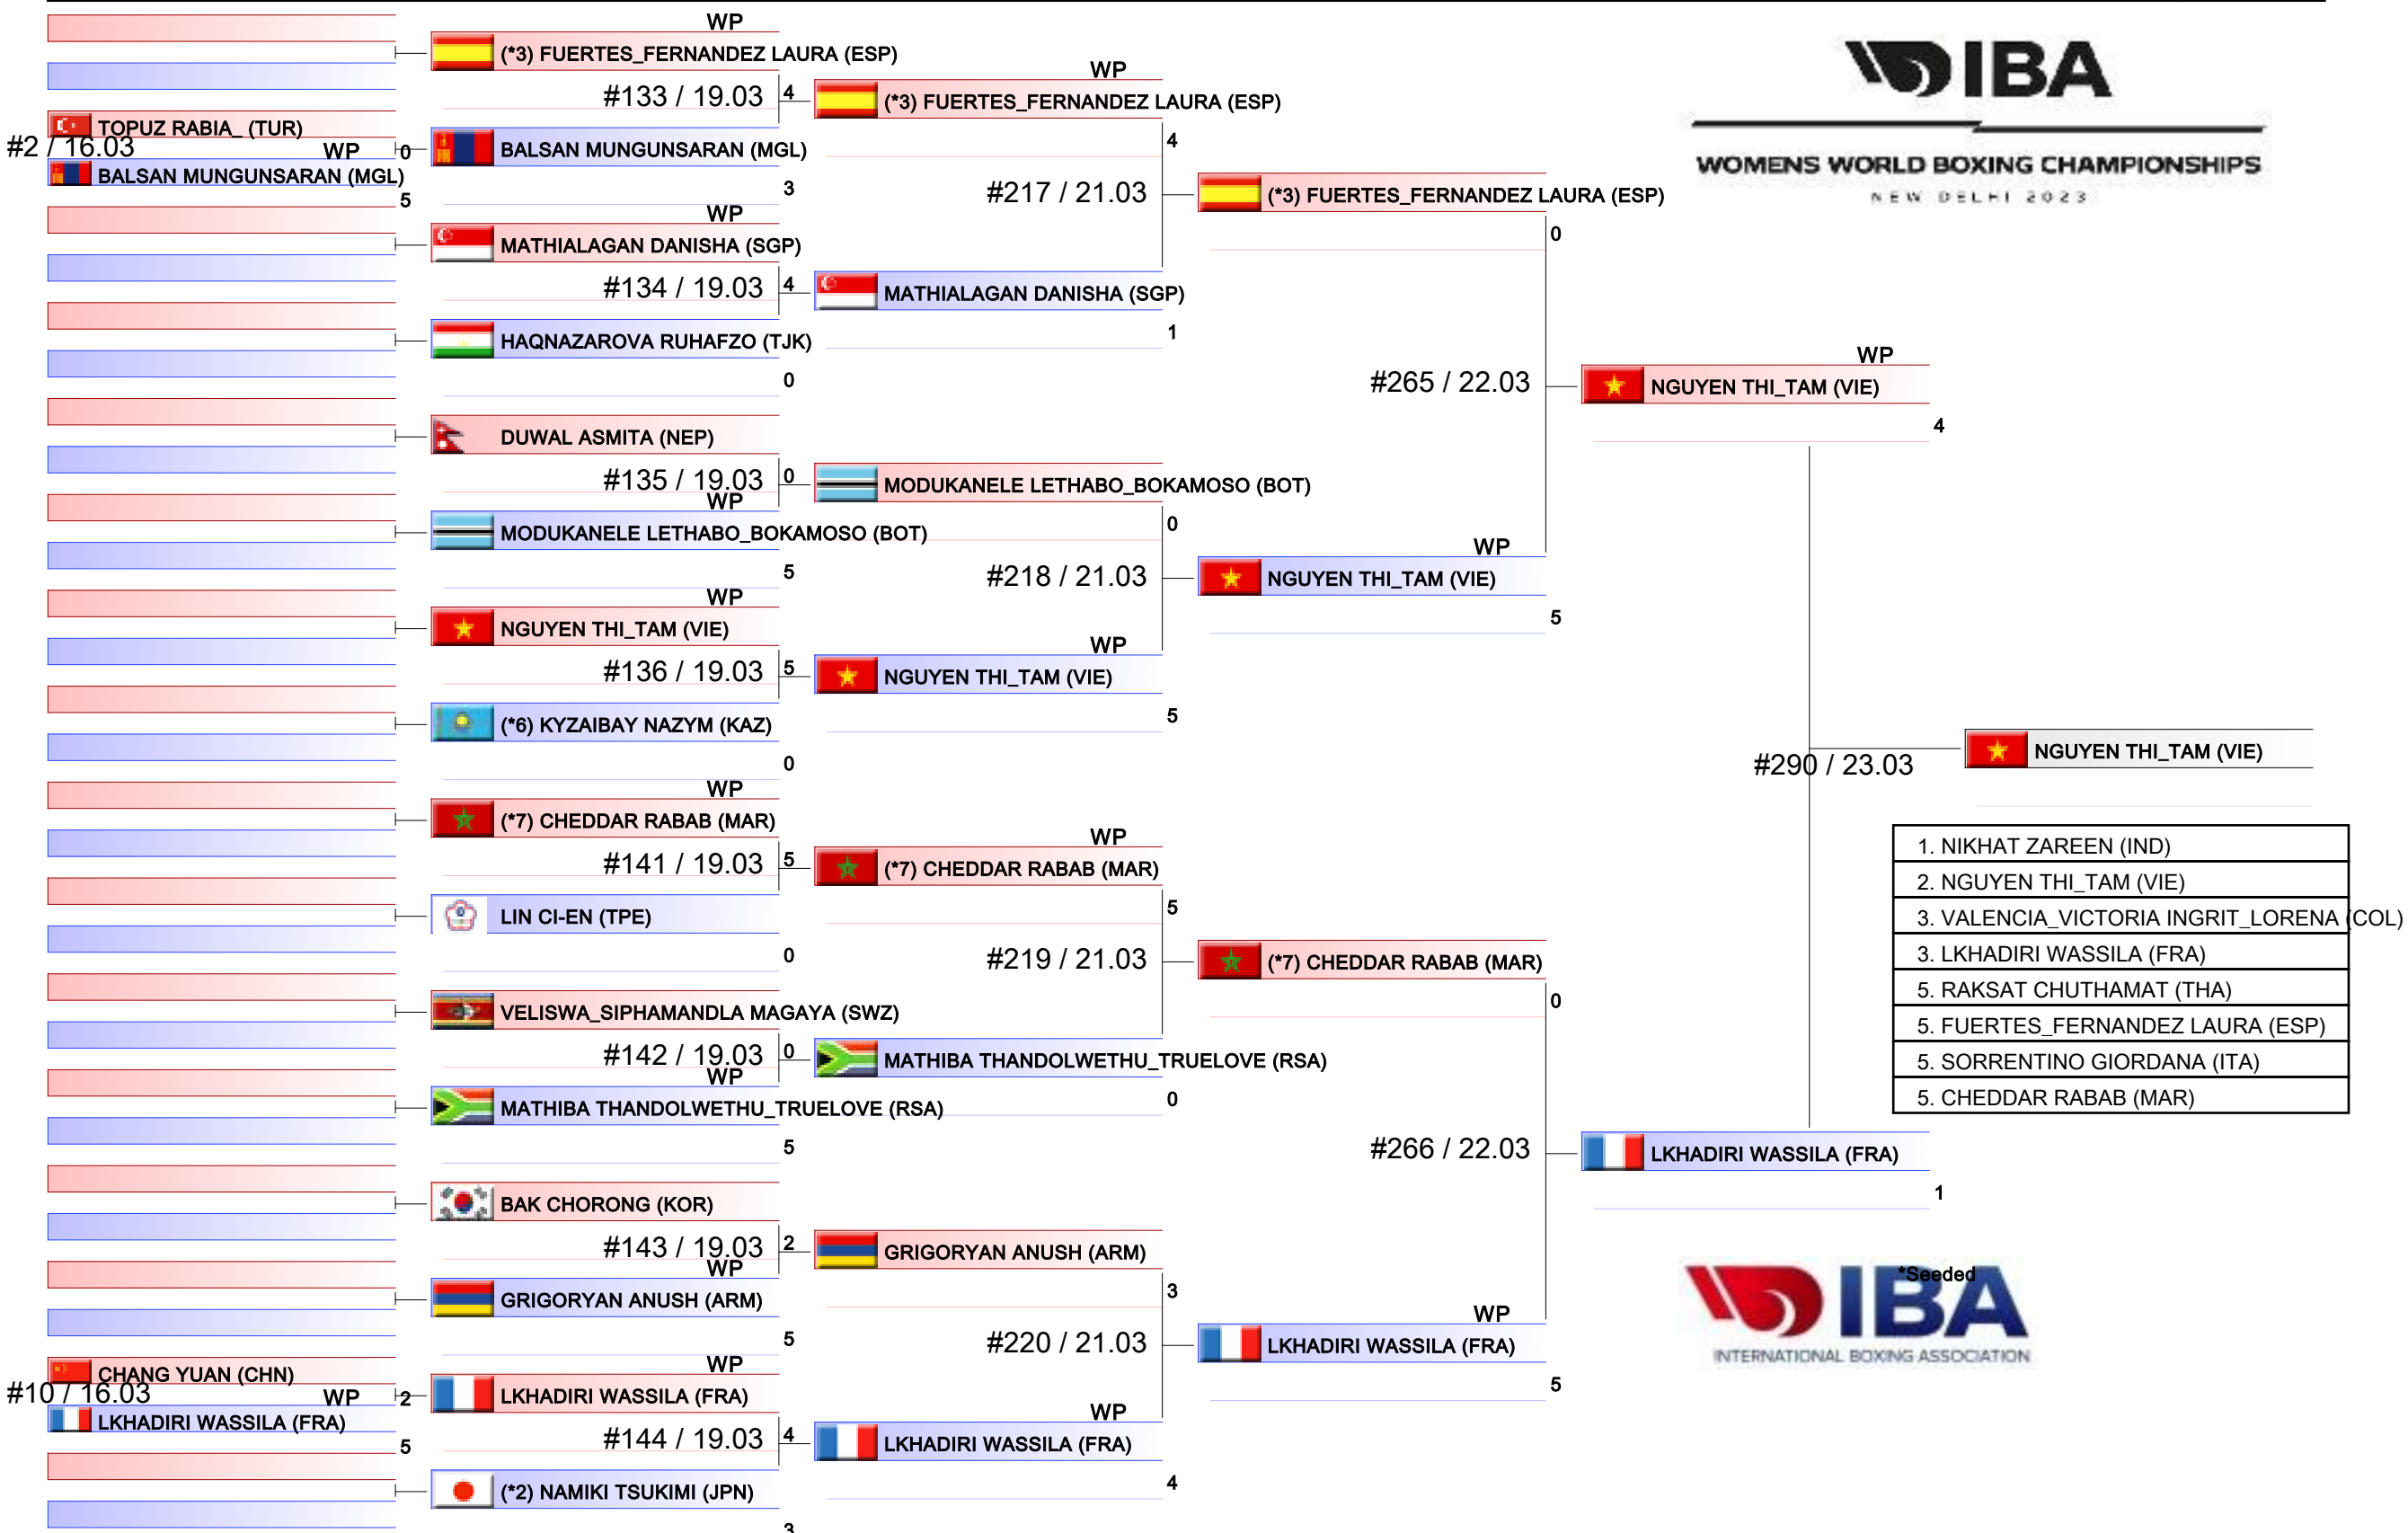

WOMENS WORLD BOXING CHAMPIONSHIPS
NEW DELHI 2023

1. NIKHAT ZAREEN (IND)
2. NGUYEN THI_TAM (VIE)
3. VALENCIA_VICTORIA INGRIT_LORENA (COL)
3. LKHADIRI WASSILA (FRA)
5. RAKSAT CHUTHAMAT (THA)
5. FUERTES_FERNANDEZ LAURA (ESP)
5. SORRENTINO GIORDANA (ITA)
5. CHEDDAR RABAB (MAR)