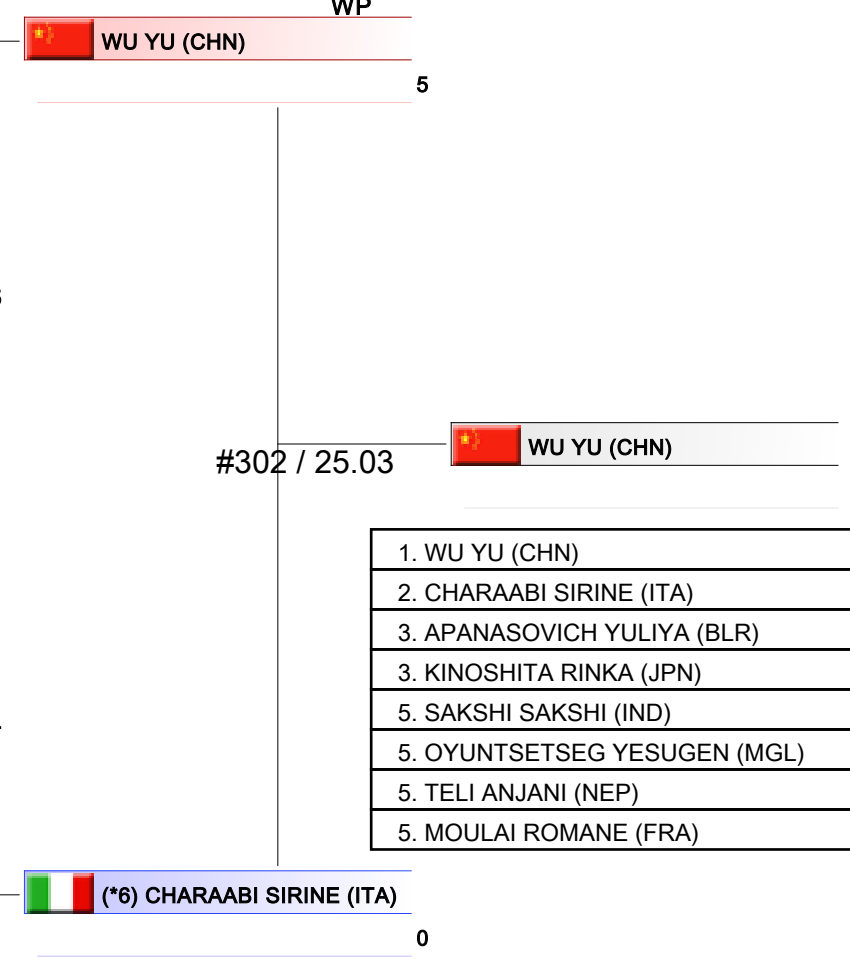

Final

1. WU YU (CHN)
2. CHARAABI SIRINE (ITA)
3. APANASOVICH YULIYA (BLR)
3. KINOSHITA RINKA (JPN)
5. SAKSHI SAKSHI (IND)
5. OYUNTSETSEG YESUGEN (MGL)
5. TELI ANJANI (NEP)
5. MOULAI ROMANE (FRA)