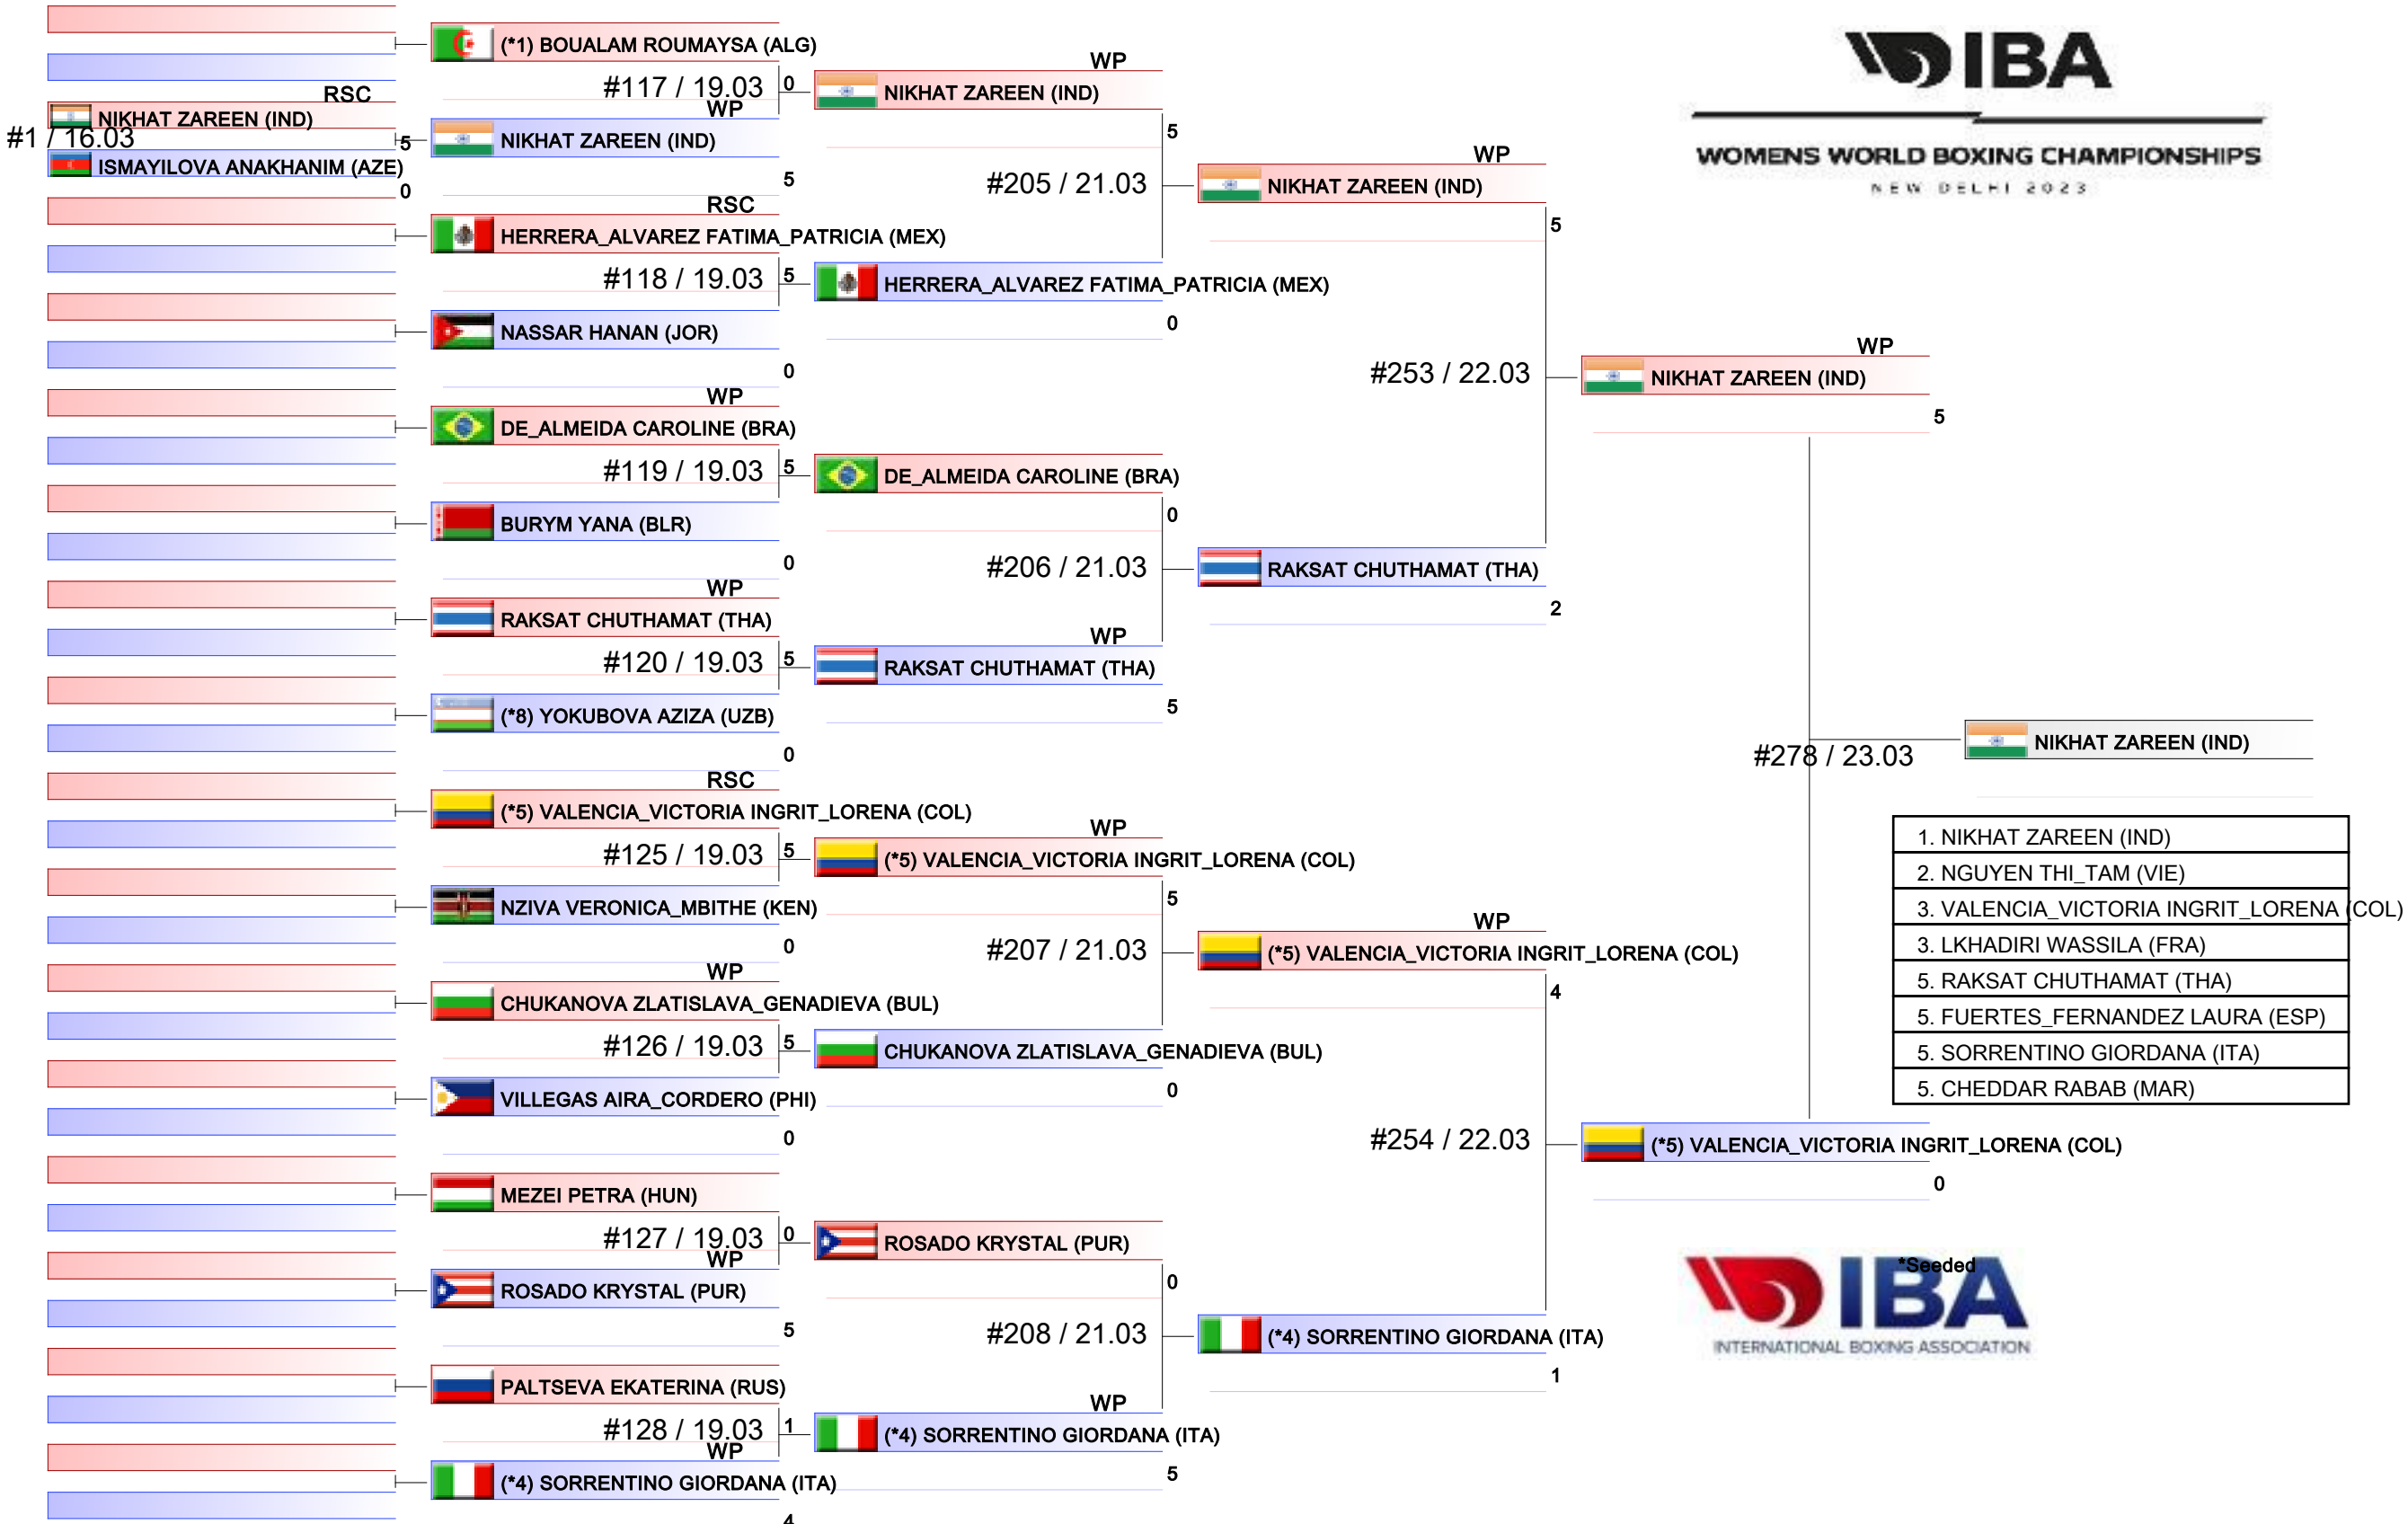

WOMENS WORLD BOXING CHAMPIONSHIPS  
 NEW DELHI 2023

1. NIKHAT ZAREEN (IND)
2. NGUYEN THI_TAM (VIE)
3. VALENCIA_VICTORIA INGRIT_LORENA (COL)
3. LKHADIRI WASSILA (FRA)
5. RAKSAT CHUTHAMAT (THA)
5. FUERTES_FERNANDEZ LAURA (ESP)
5. SORRENTINO GIORDANA (ITA)
5. CHEDDAR RABAB (MAR)