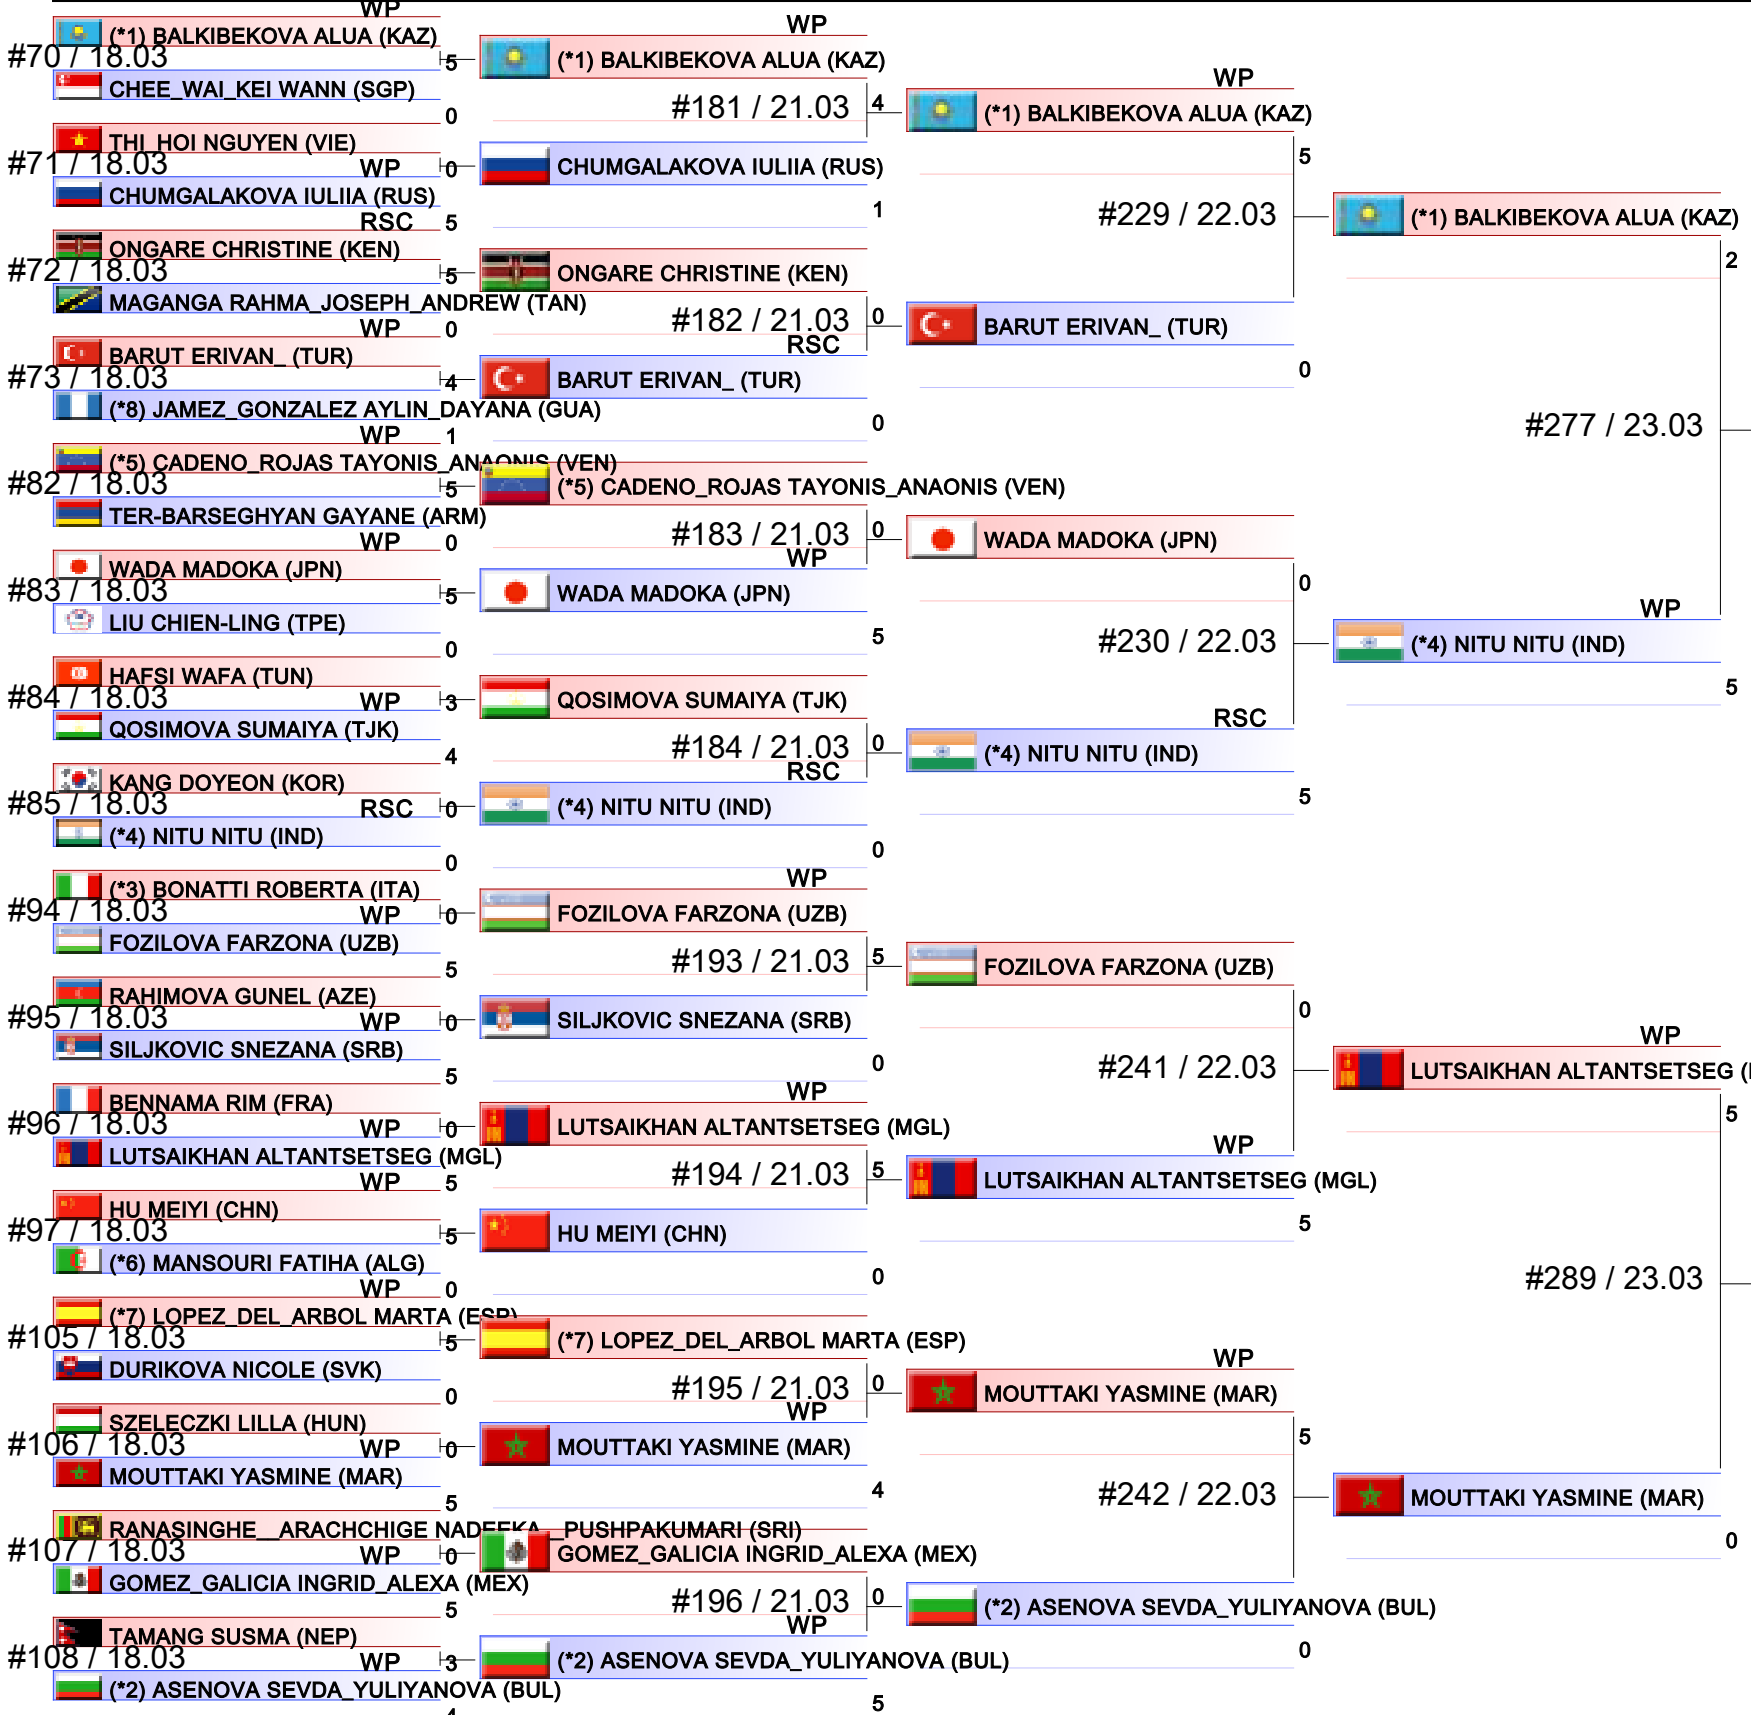

WOMENS WORLD BOXING CHAMPIONSHIPS
NEW DELHI 2023