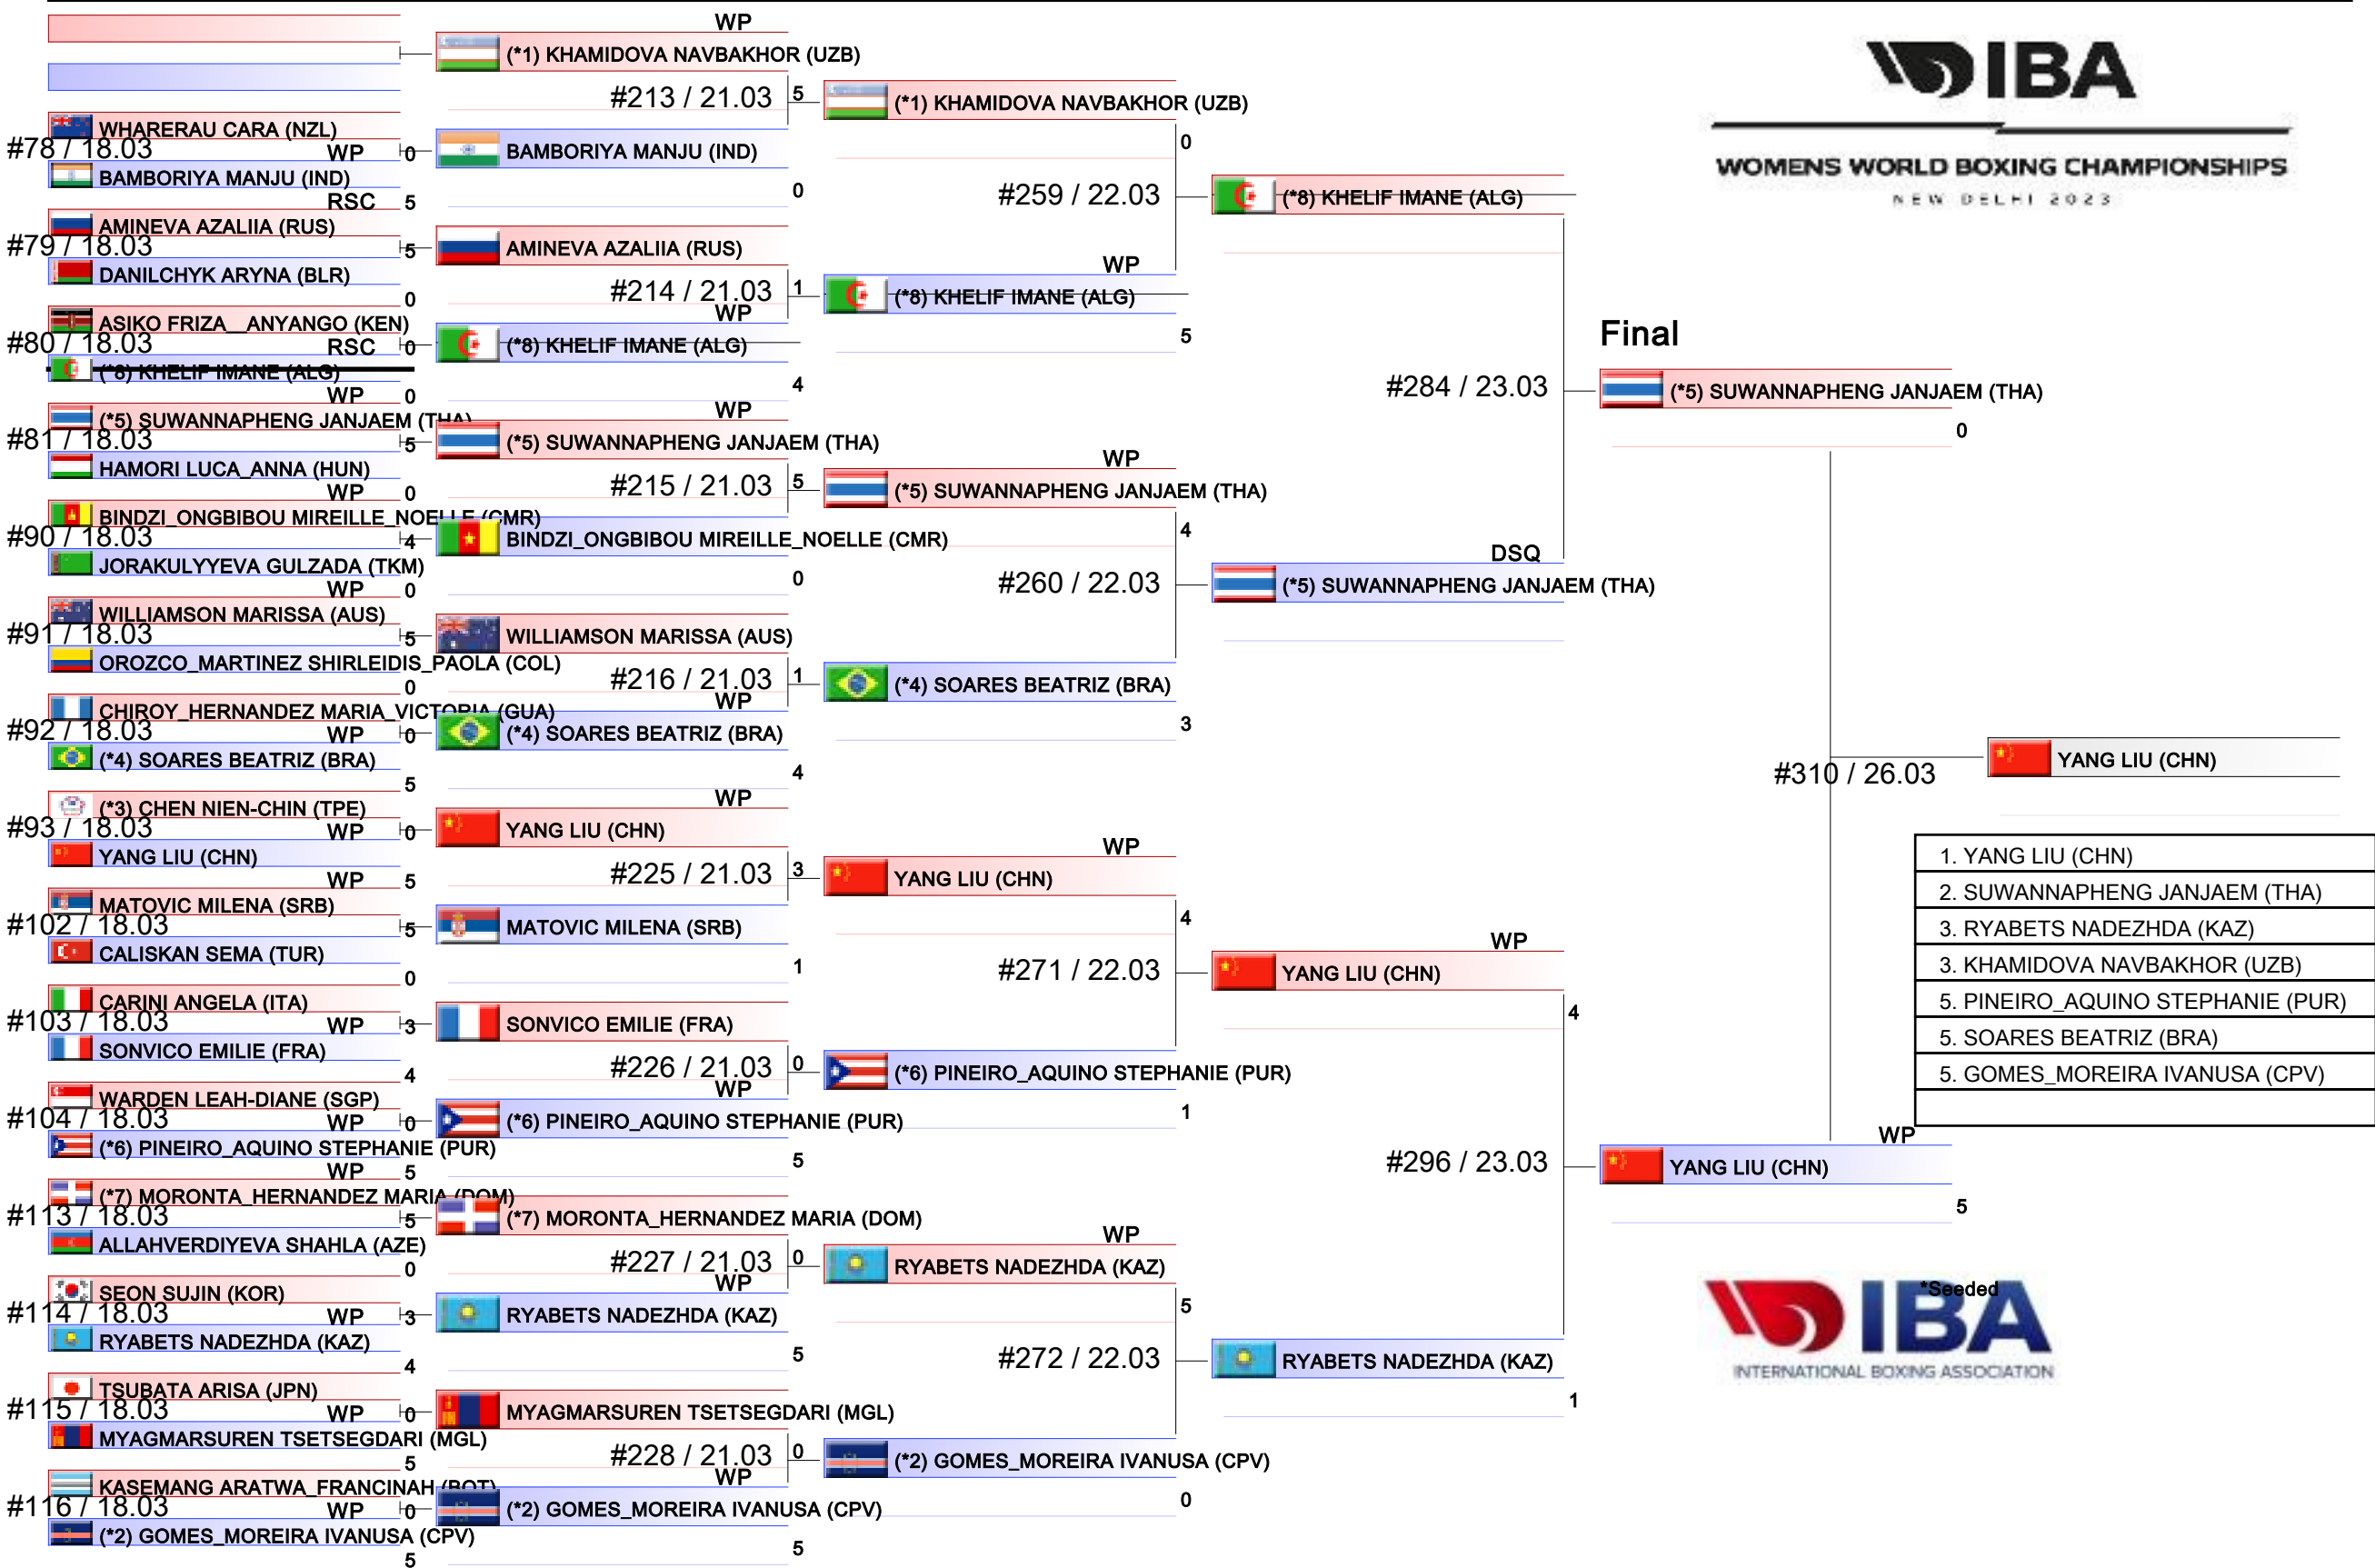

# Elite Women 66-70KG Light Middle

IBA Womens World Boxing Championships 2023 , New Delhi, IND

[19]

Ring

Pool  
1/1

WOMENS WORLD BOXING CHAMPIONSHIPS  
NEW DELHI 2023

- |  |
|--|
| 1. DEMURCHIAN ANASTASIIA (RUS)         |
| 2. SCOTT KAYE_FRANCES (AUS)            |
| 3. ZHOU PAN (CHN)                      |
| 3. DOS_SANTOS BARBARA (BRA)            |
| 5. CHAIB ICHRAK (ALG)                  |
| 5. DOS_SANTOS ALCINDA_LUCAS (MOZ)      |
| 5. VASQUEZ_CORTES LUISA_FERNANDA (COL) |
| 5. NURSHAYEVA MADINA (KAZ)             |