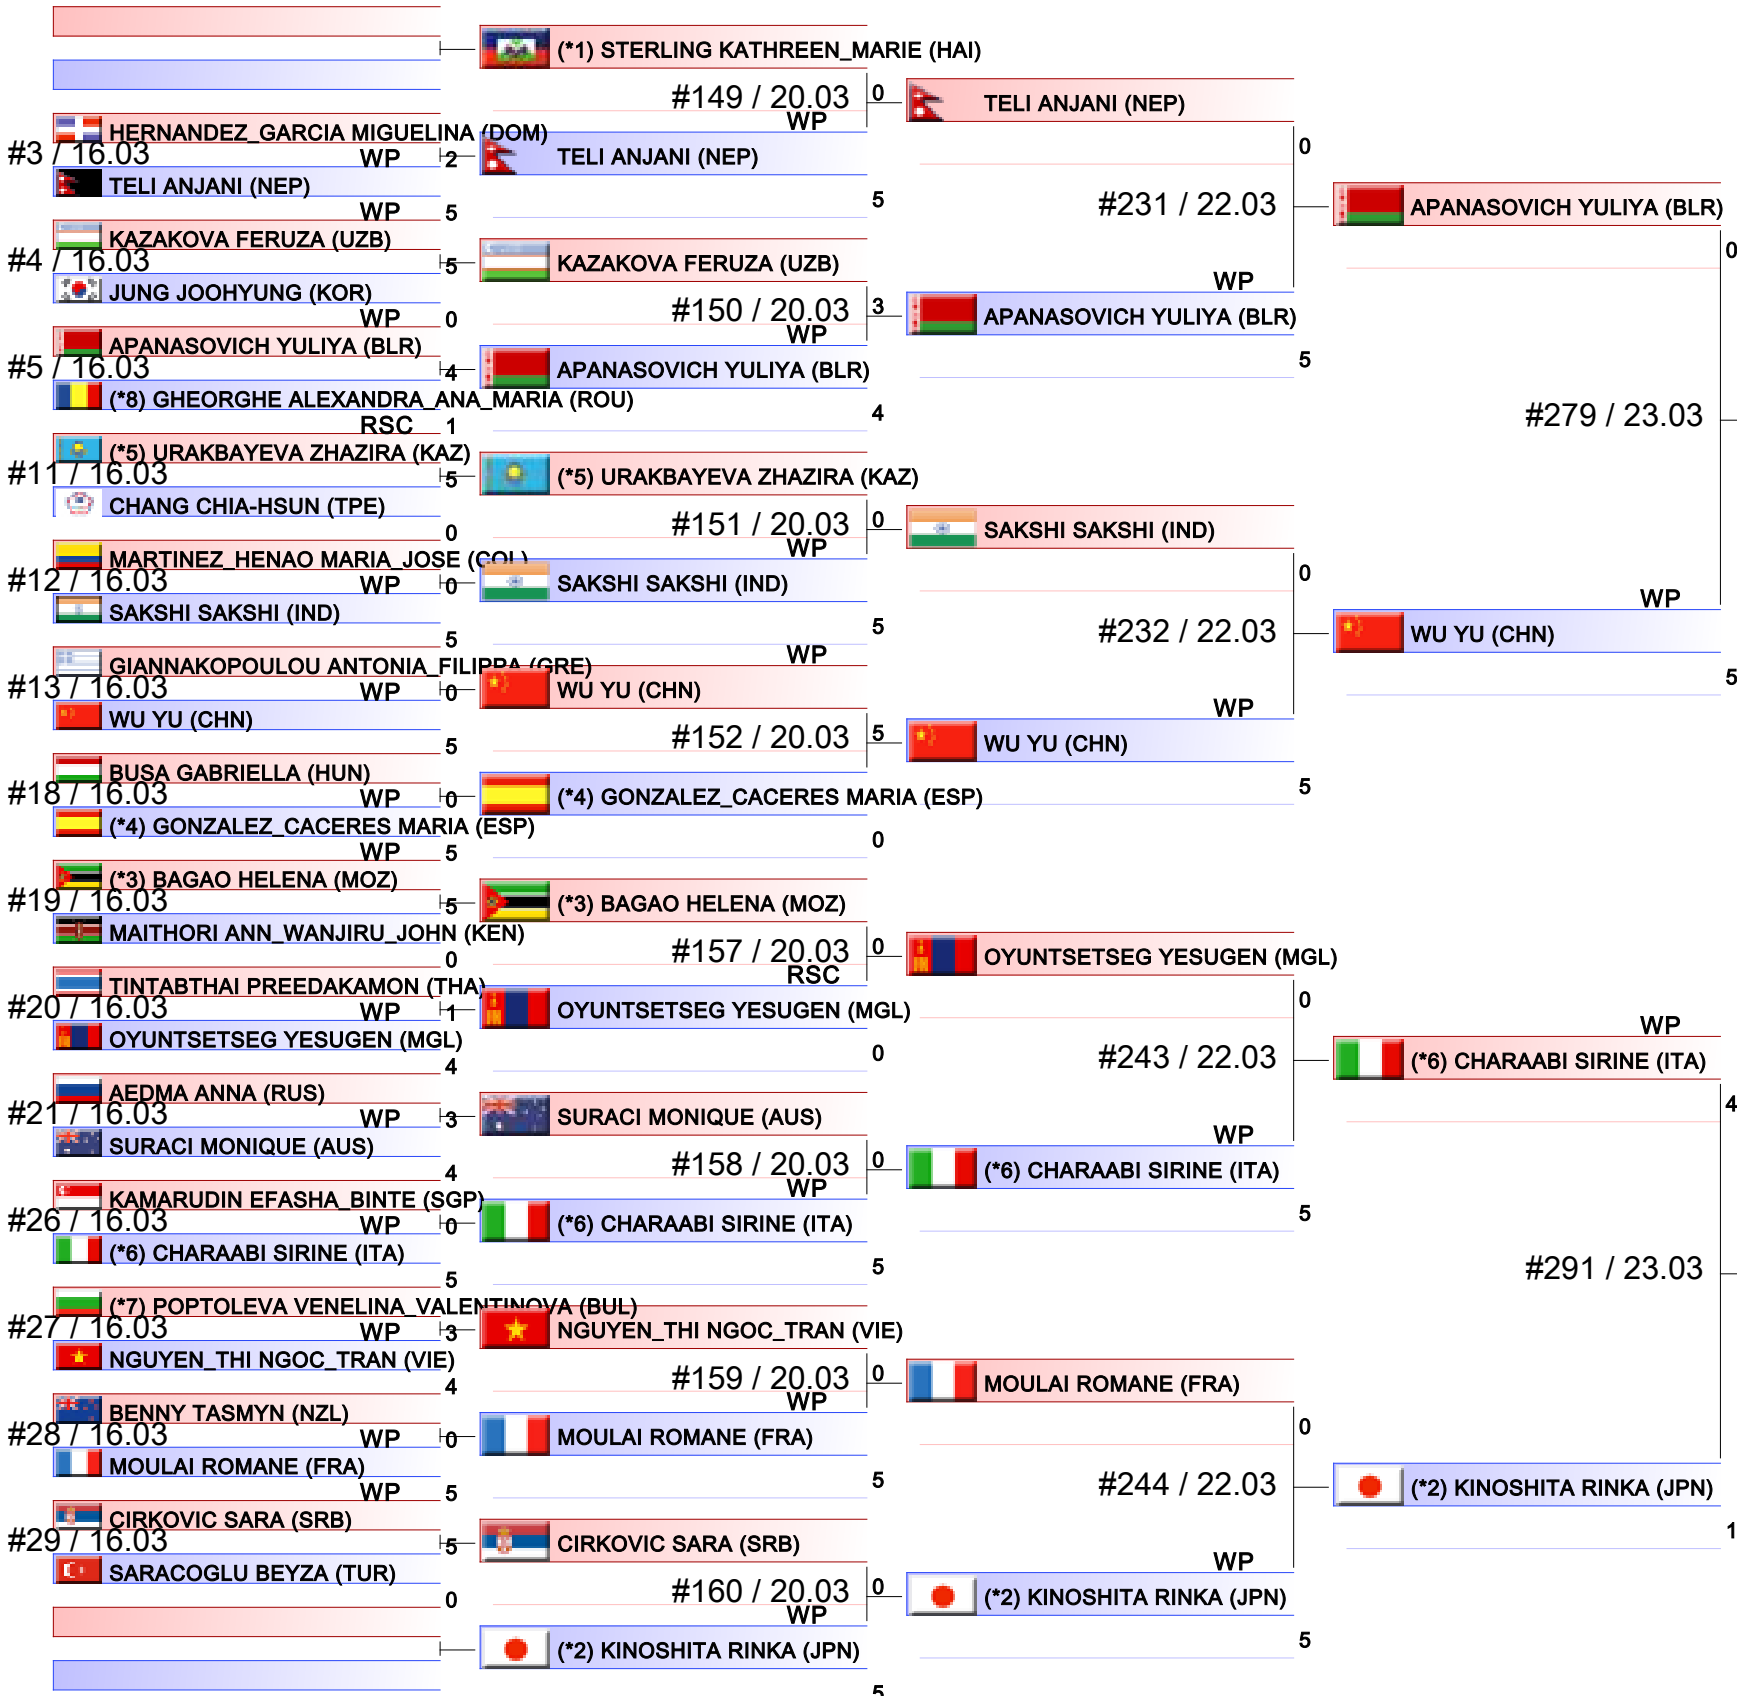

WOMENS WORLD BOXING CHAMPIONSHIPS
NEW DELHI 2023