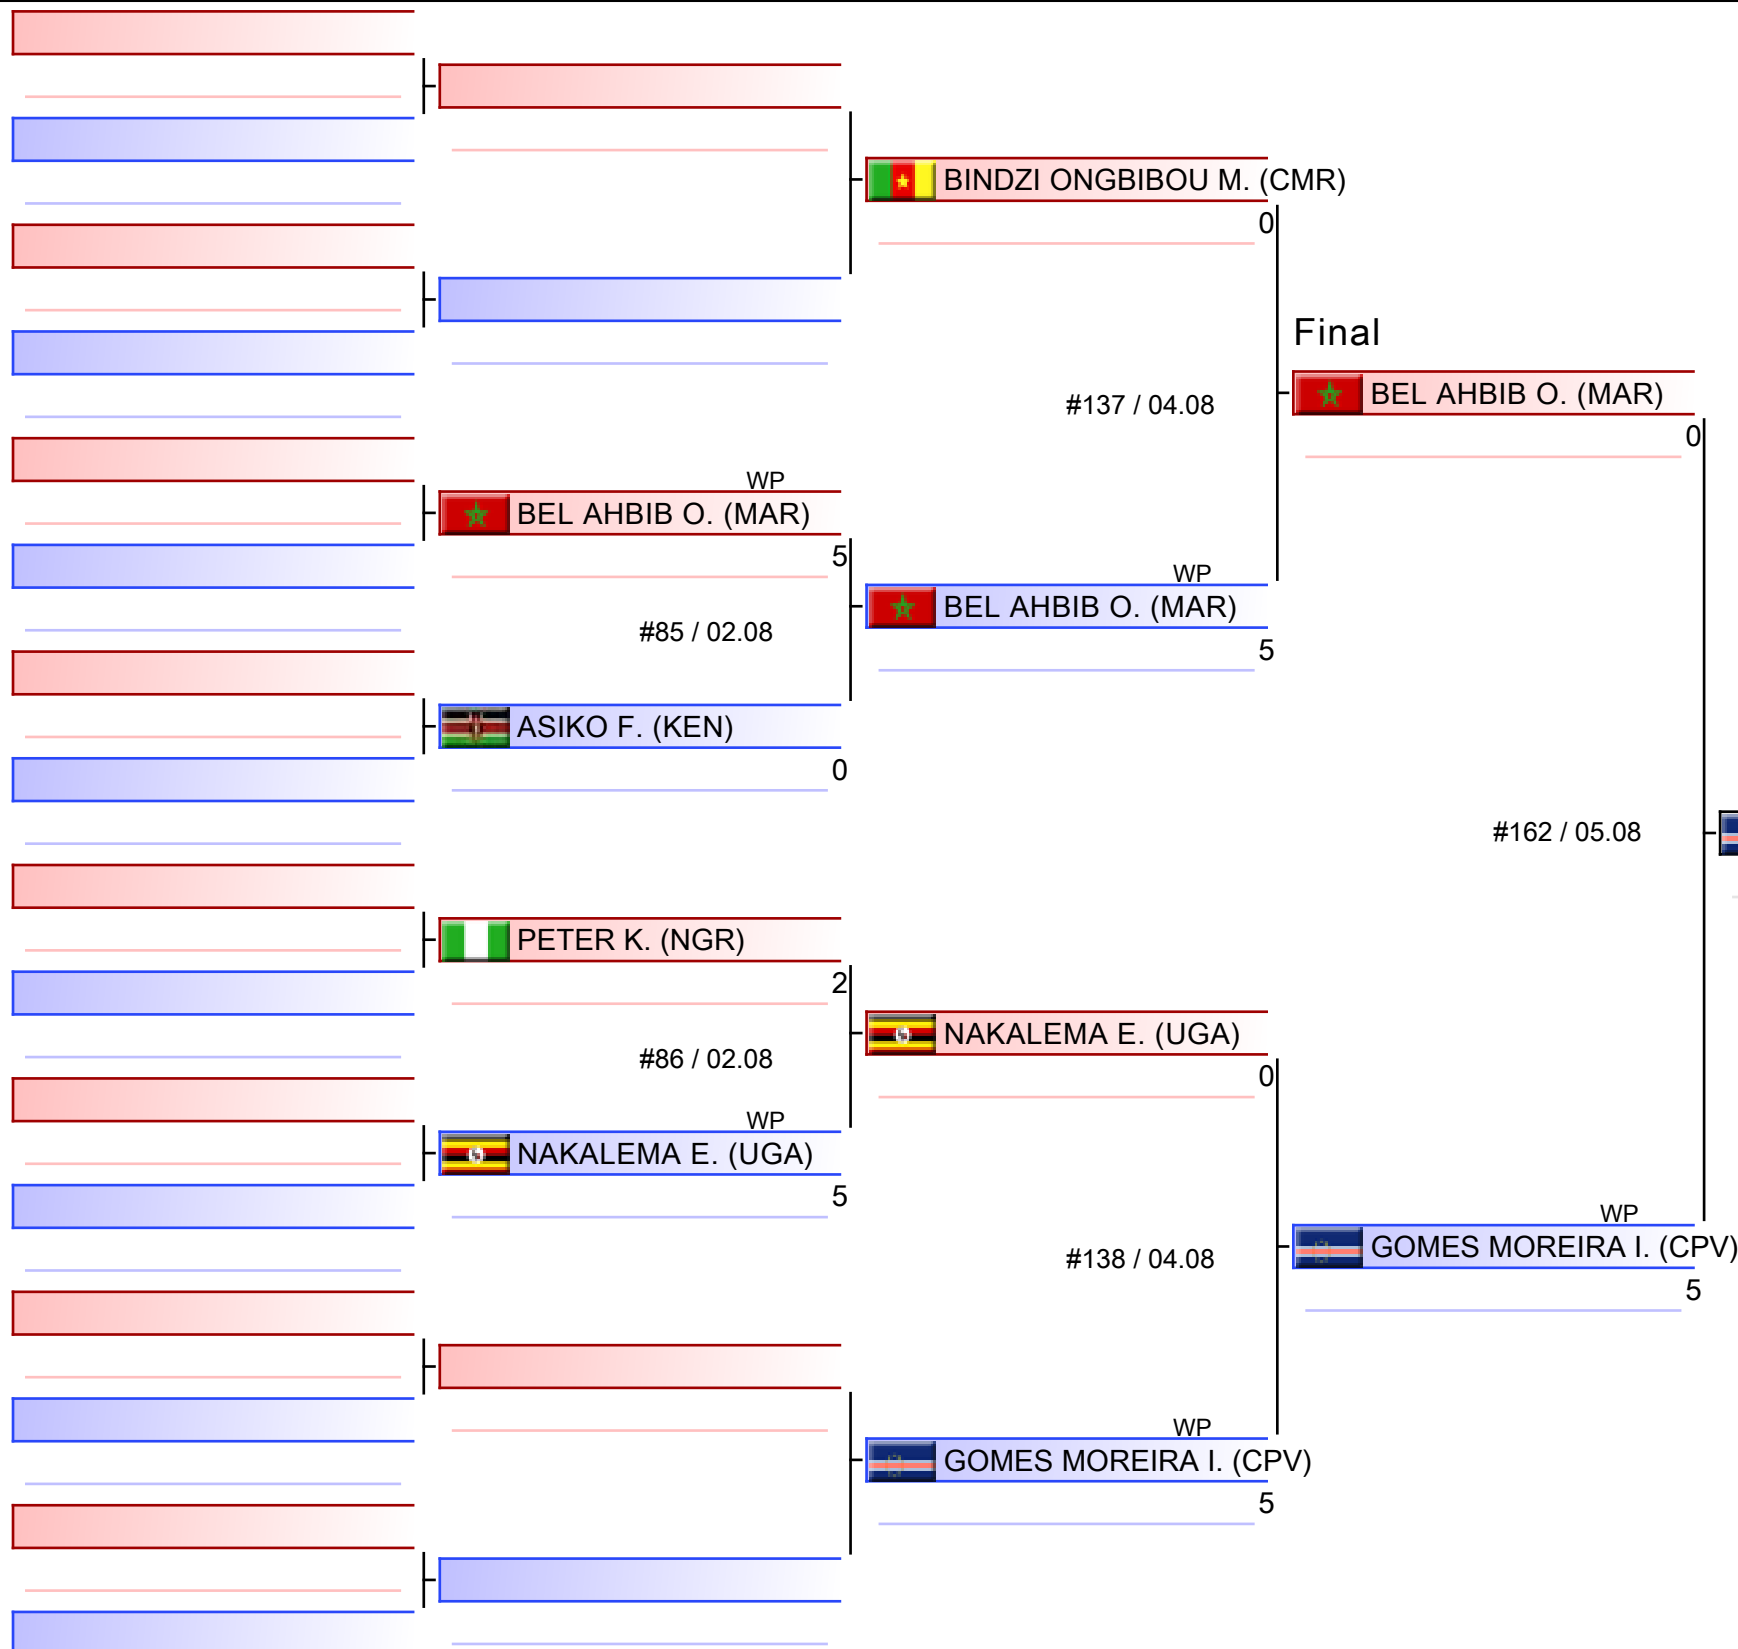

# Elite Women 60-63KG Light Welter

AFBC Elite Men and Women Boxing Championships - YAOUNDE 2023, Yaounde, CMR

Ring

Pool  
1/1

1. CHAHIB HICRAK (ALG)
2. NAMUTEBI ERINA (UGA)
3. JEANINE MBALA AMBOKI (CMR)
3. MULUNGO ISABEL SANDRA (MOZ)
5. MWANGI TERESIAH WANJIRU (KEN)

# Elite Women 63-66KG Welter

AFBC Elite Men and Women Boxing Championships - YAOUNDE 2023, Yaounde, CMR

Ring

Pool  
1/1

1. GOMES MOREIRA IVANUSA (CPV)
2. BEL AHBIB OUMAYMA (MAR)
3. BINDZI ONGBIBOU MIREILLE NOELLE (CMR)
3. NAKALEMA EMILY (UGA)
5. ASIKO FRIZA ANYANGO (KEN)
5. PETER KATE ISIM (NGR)