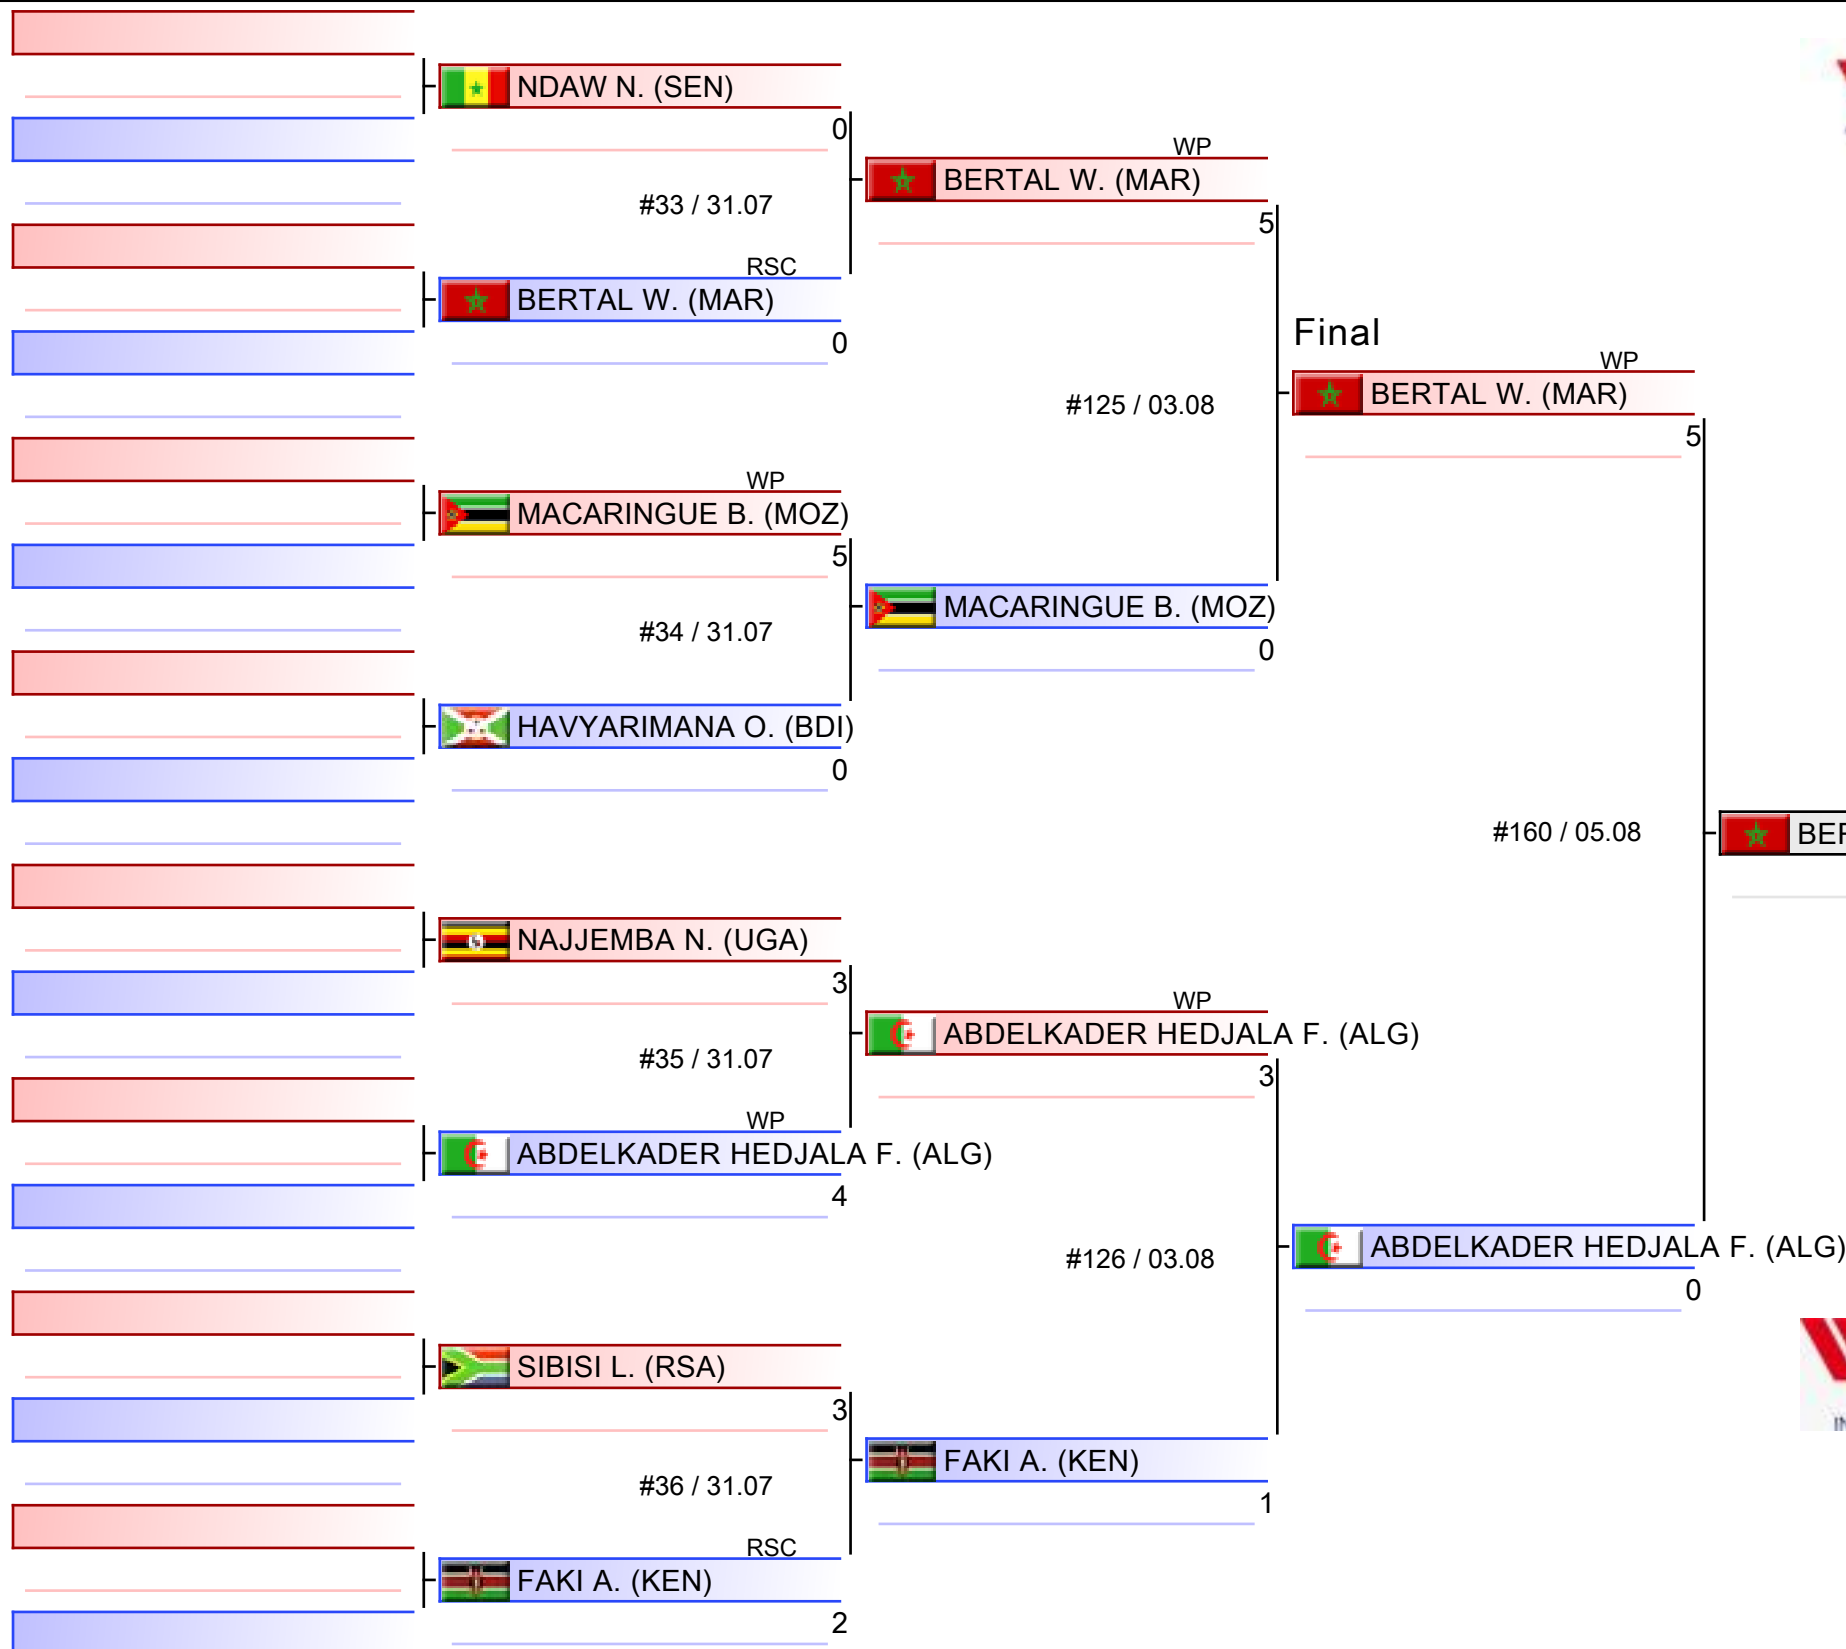

# Elite Women 50-52KG Fly

AFBC Elite Men and Women Boxing Championships - YAOUNDE 2023, Yaounde, CMR

Ring

Pool  
1/1

#173 / 05.08

NGOUNE R. (CMR)

1. NGOUNE REINE LAURE (CMR)
2. NYEMBO MUAMBA GISÈLE (COD)
3. NANLINGA GRACE (UGA)
3. NSHIMIRIMANA LILIANE (BDI)
5. RWENDA ZULFA MACHO (TAN)
5. BAGAO HELENA (MOZ)

# Elite Women 52-54KG Bantam

AFBC Elite Men and Women Boxing Championships - YAOUNDE 2023, Yaounde, CMR

Ring

Pool  
1/1

1. BERTAL WIDAD (MAR)
2. ABDELKADER HEDJALA FATMA ZOHRA (ALG)
3. MACARINGUE BENILDE REGINA FERNANDO (MOZ)
3. FAKI AMINA MARTHA (KEN)
5. NDAW NDÈYE (SEN)
5. NAJJEMBA NADIA (UGA)
5. HAVYARIMANA ORNELLA (BDI)
5. SIBISI LETHOKUHLE (RSA)