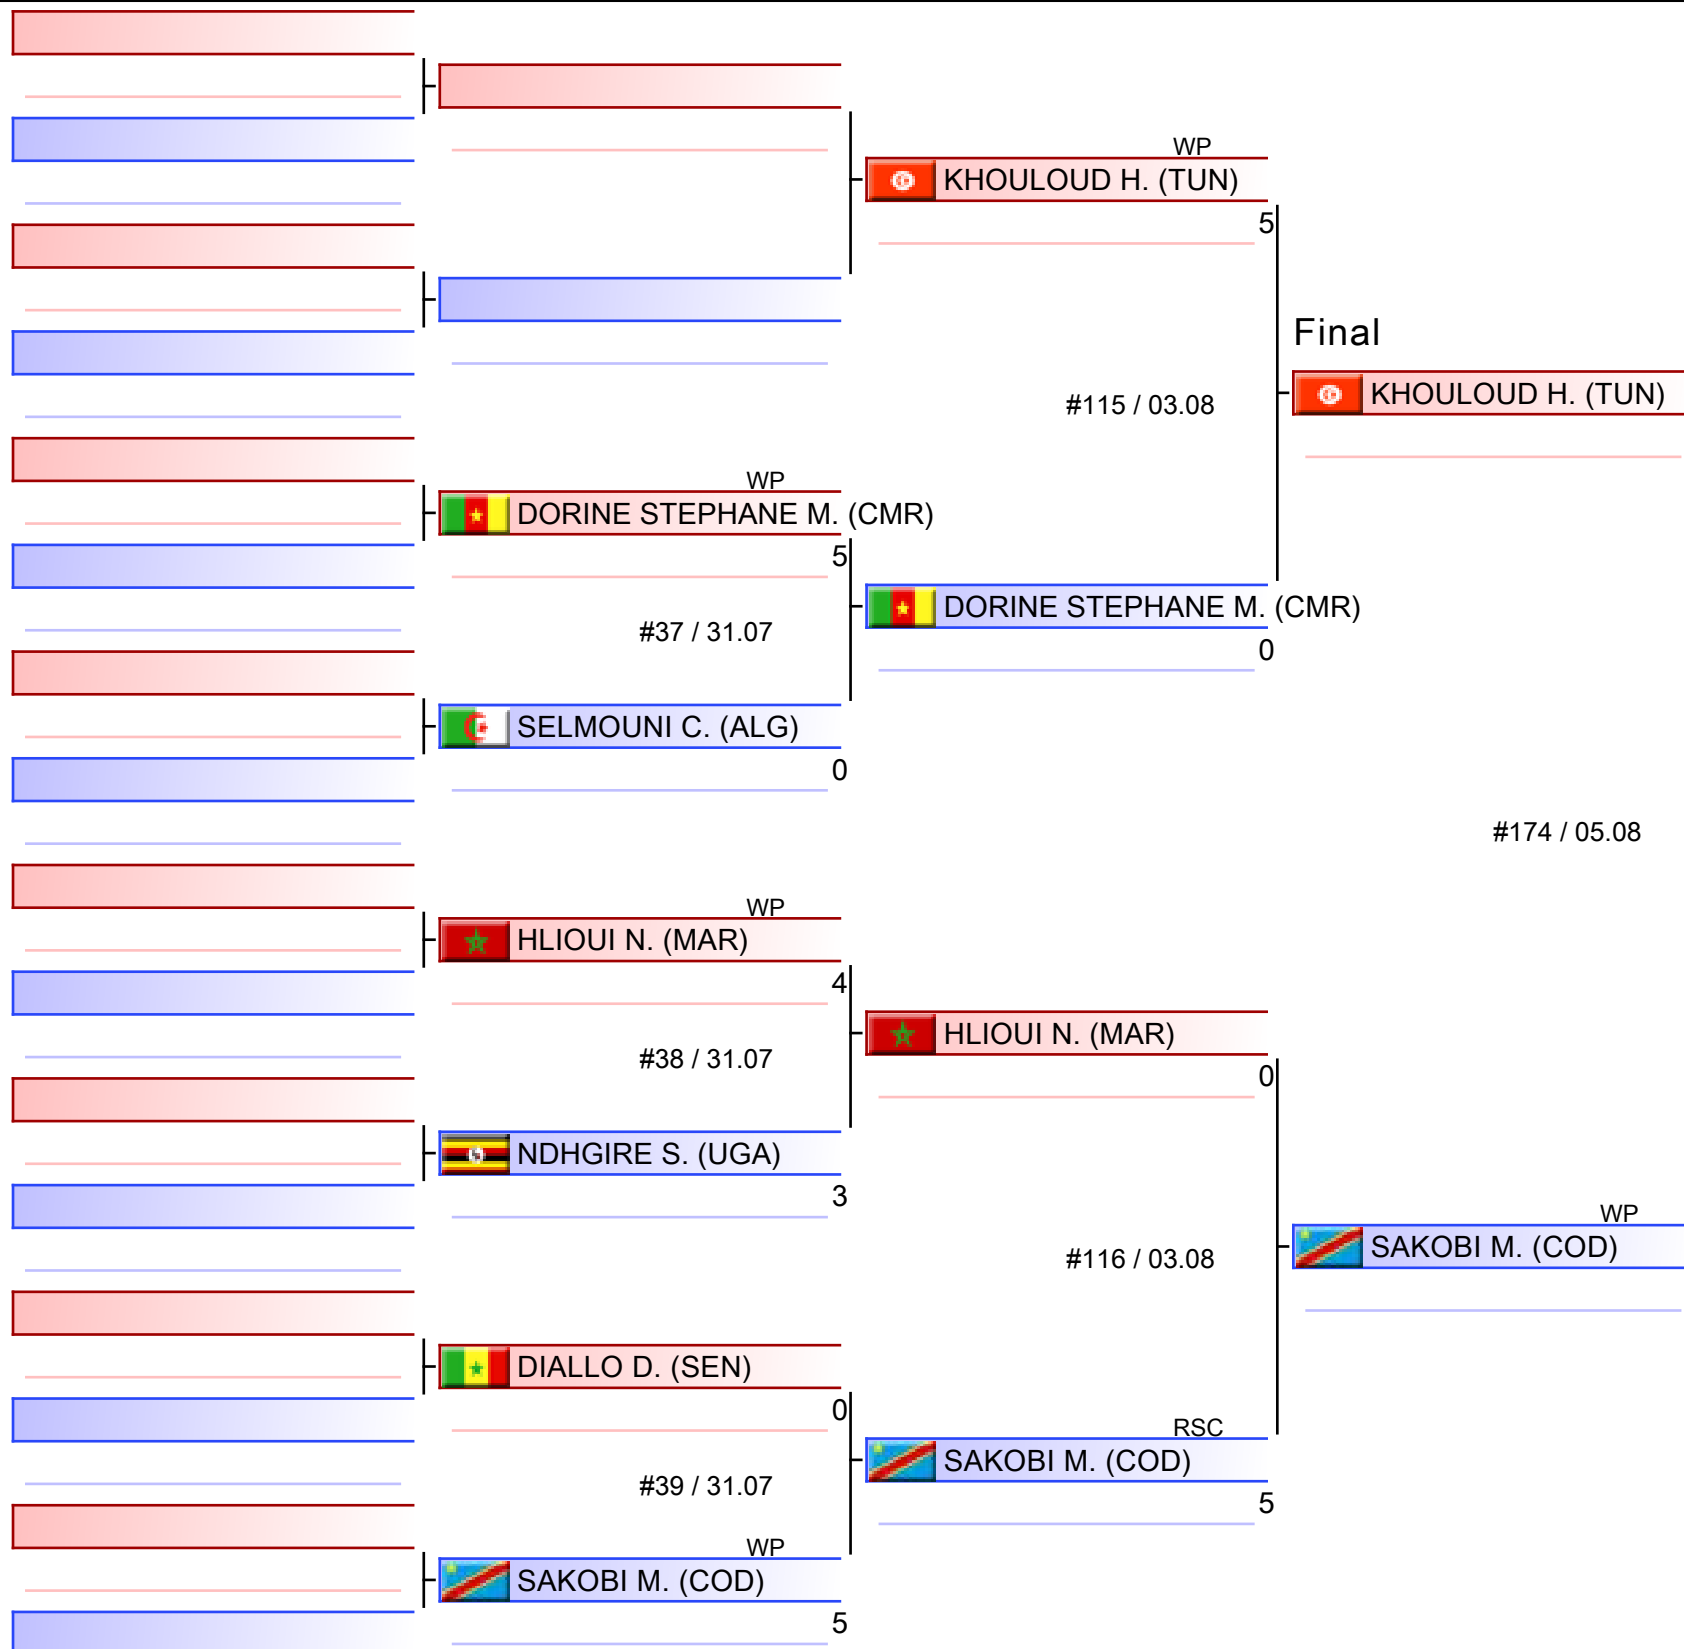

# Elite Women 50-52KG Fly

AFBC Elite Men and Women Boxing Championships - YAOUNDE 2023, Yaounde, CMR

Ring

Pool  
1/1

#173 / 05.08

NGOUNE R. (CMR)

1. NGOUNE REINE LAURE (CMR)
2. NYEMBO MUAMBA GISÈLE (COD)
3. NANLINGA GRACE (UGA)
3. NSHIMIRIMANA LILIANE (BDI)
5. RWENDA ZULFA MACHO (TAN)
5. BAGAO HELENA (MOZ)

# Elite Women 52-54KG Bantam

AFBC Elite Men and Women Boxing Championships - YAOUNDE 2023, Yaounde, CMR

Ring

Pool  
1/1

1. BERTAL WIDAD (MAR)
2. ABDELKADER HEDJALA FATMA ZOHRA (ALG)
3. MACARINGUE BENILDE REGINA FERNANDO (MOZ)
3. FAKI AMINA MARTHA (KEN)
5. NDAW NDÈYE (SEN)
5. NAJJEMBA NADIA (UGA)
5. HAVYARIMANA ORNELLA (BDI)
5. SIBISI LETHOKUHLE (RSA)

# Elite Women 54-57KG Feather

AFBC Elite Men and Women Boxing Championships - YAOUNDE 2023, Yaounde, CMR

Ring

Pool  
1/1

1. SAKOBI MATSHU MARCELAT (COD)
2. KHOULOU D. (TUN)
3. DORINE STEPHANE MAMBOU (CMR)
3. HLIOUI NOUHAILA (MAR)
5. DIALLO DIEYNABOU (SEN)
5. SELMOUNI CHAHIRA (ALG)
5. NDHGIRE SHARUA (UGA)