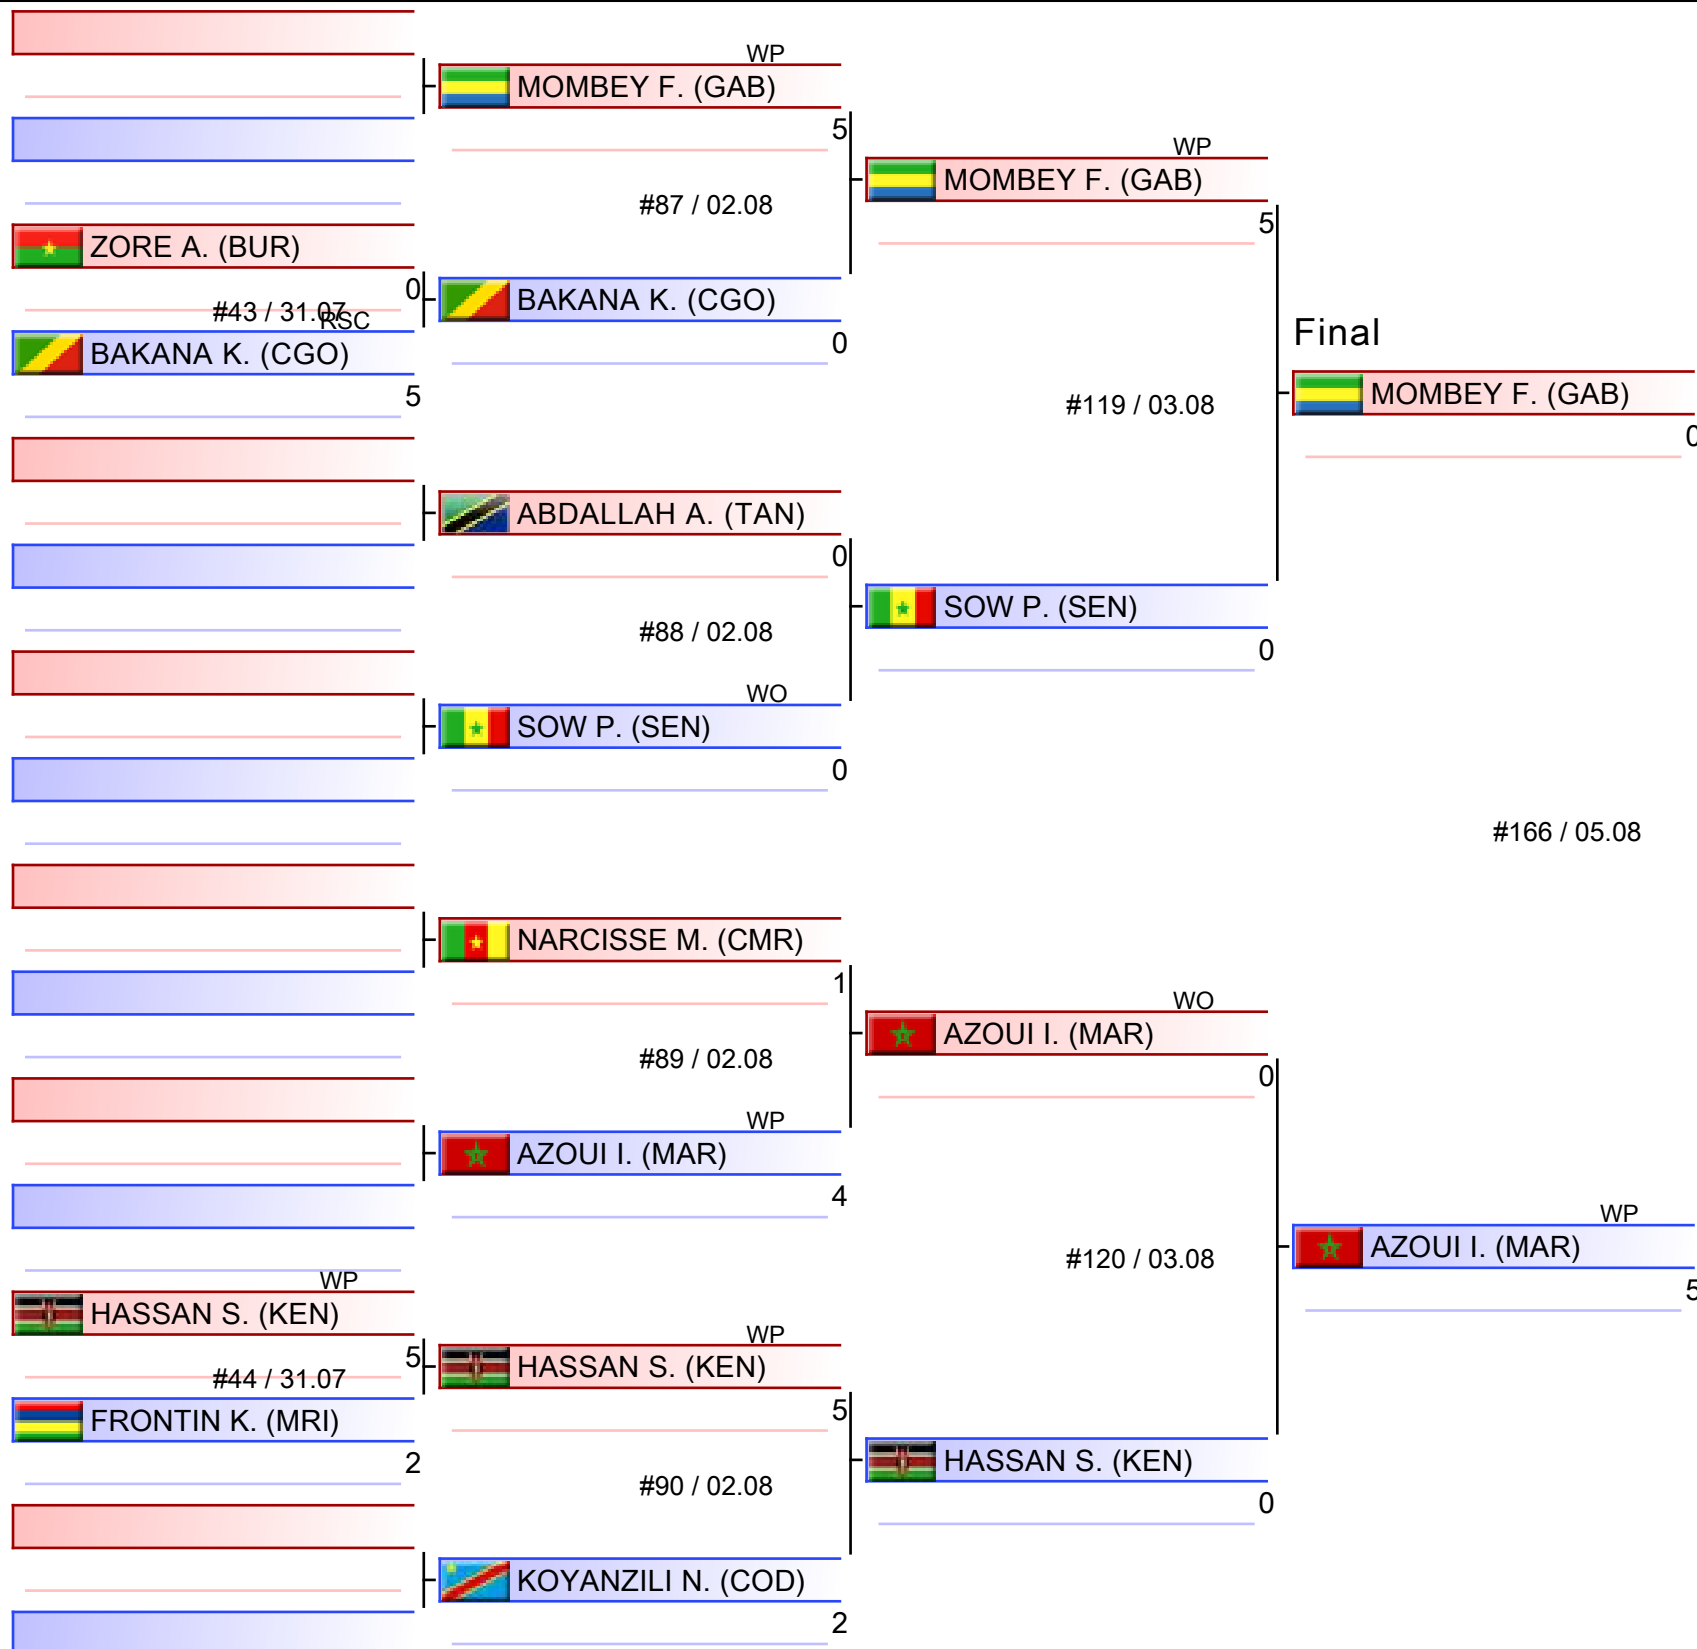

# Elite Men 46-48KG Minimum

AFBC Elite Men and Women Boxing Championships - YAOUNDE 2023, Yaounde, CMR

Ring

Pool  
1/1

1. LUSIZI LUBABALO (RSA)
2. WOUANG MARCIAL (CMR)
3. ISSUFO YASSINE NORDINE (MOZ)
3. TULEMBEKWA ZOLA LIVENS (COD)
5. ESSAADI HAMZA (MAR)
5. KALEMA JOSEPH (UGA)
5. KYALO ABEDNEGO (KEN)

# Elite Men 48-51KG Fly

AFBC Elite Men and Women Boxing Championships - YAOUNDE 2023, Yaounde, CMR

Ring

Pool  
1/1

#178 / 05.08

1. MORTAJI SAID (MAR)
2. MTINTELWA SINOVUYO (RSA)
3. MACHARIA DAVID KARANJA (KEN)
3. ISSOUHOU MOUHAMAN (CMR)
5. KOLONGO BAKORA GLOIRE (COD)
5. IKIA SYLVAIN STYVE (CGO)
5. MOUSSA SAHABI GADA (NIG)
5. MOZIANE MOHAMMED-ELAMIN (ALG)

# Elite Men 51-54KG Bantam

AFBC Elite Men and Women Boxing Championships - YAOUNDE 2023, Yaounde, CMR

Ring

Pool  
1/1

1. AZOUI IMAD (MAR)
2. MOMBEY FRANCK STEVIE (GAB)
3. SOW PAPE MAMADOU (SEN)
3. HASSAN SHAFFI BAKARI (KEN)
5. NARCISSE MEVOAH MELONO (CMR)
5. BAKANA KOMBO (CGO)
5. ABDALLAH ABDALLAH MOHAMED (TAN)
5. KOYANZILI NAMBI (COD)