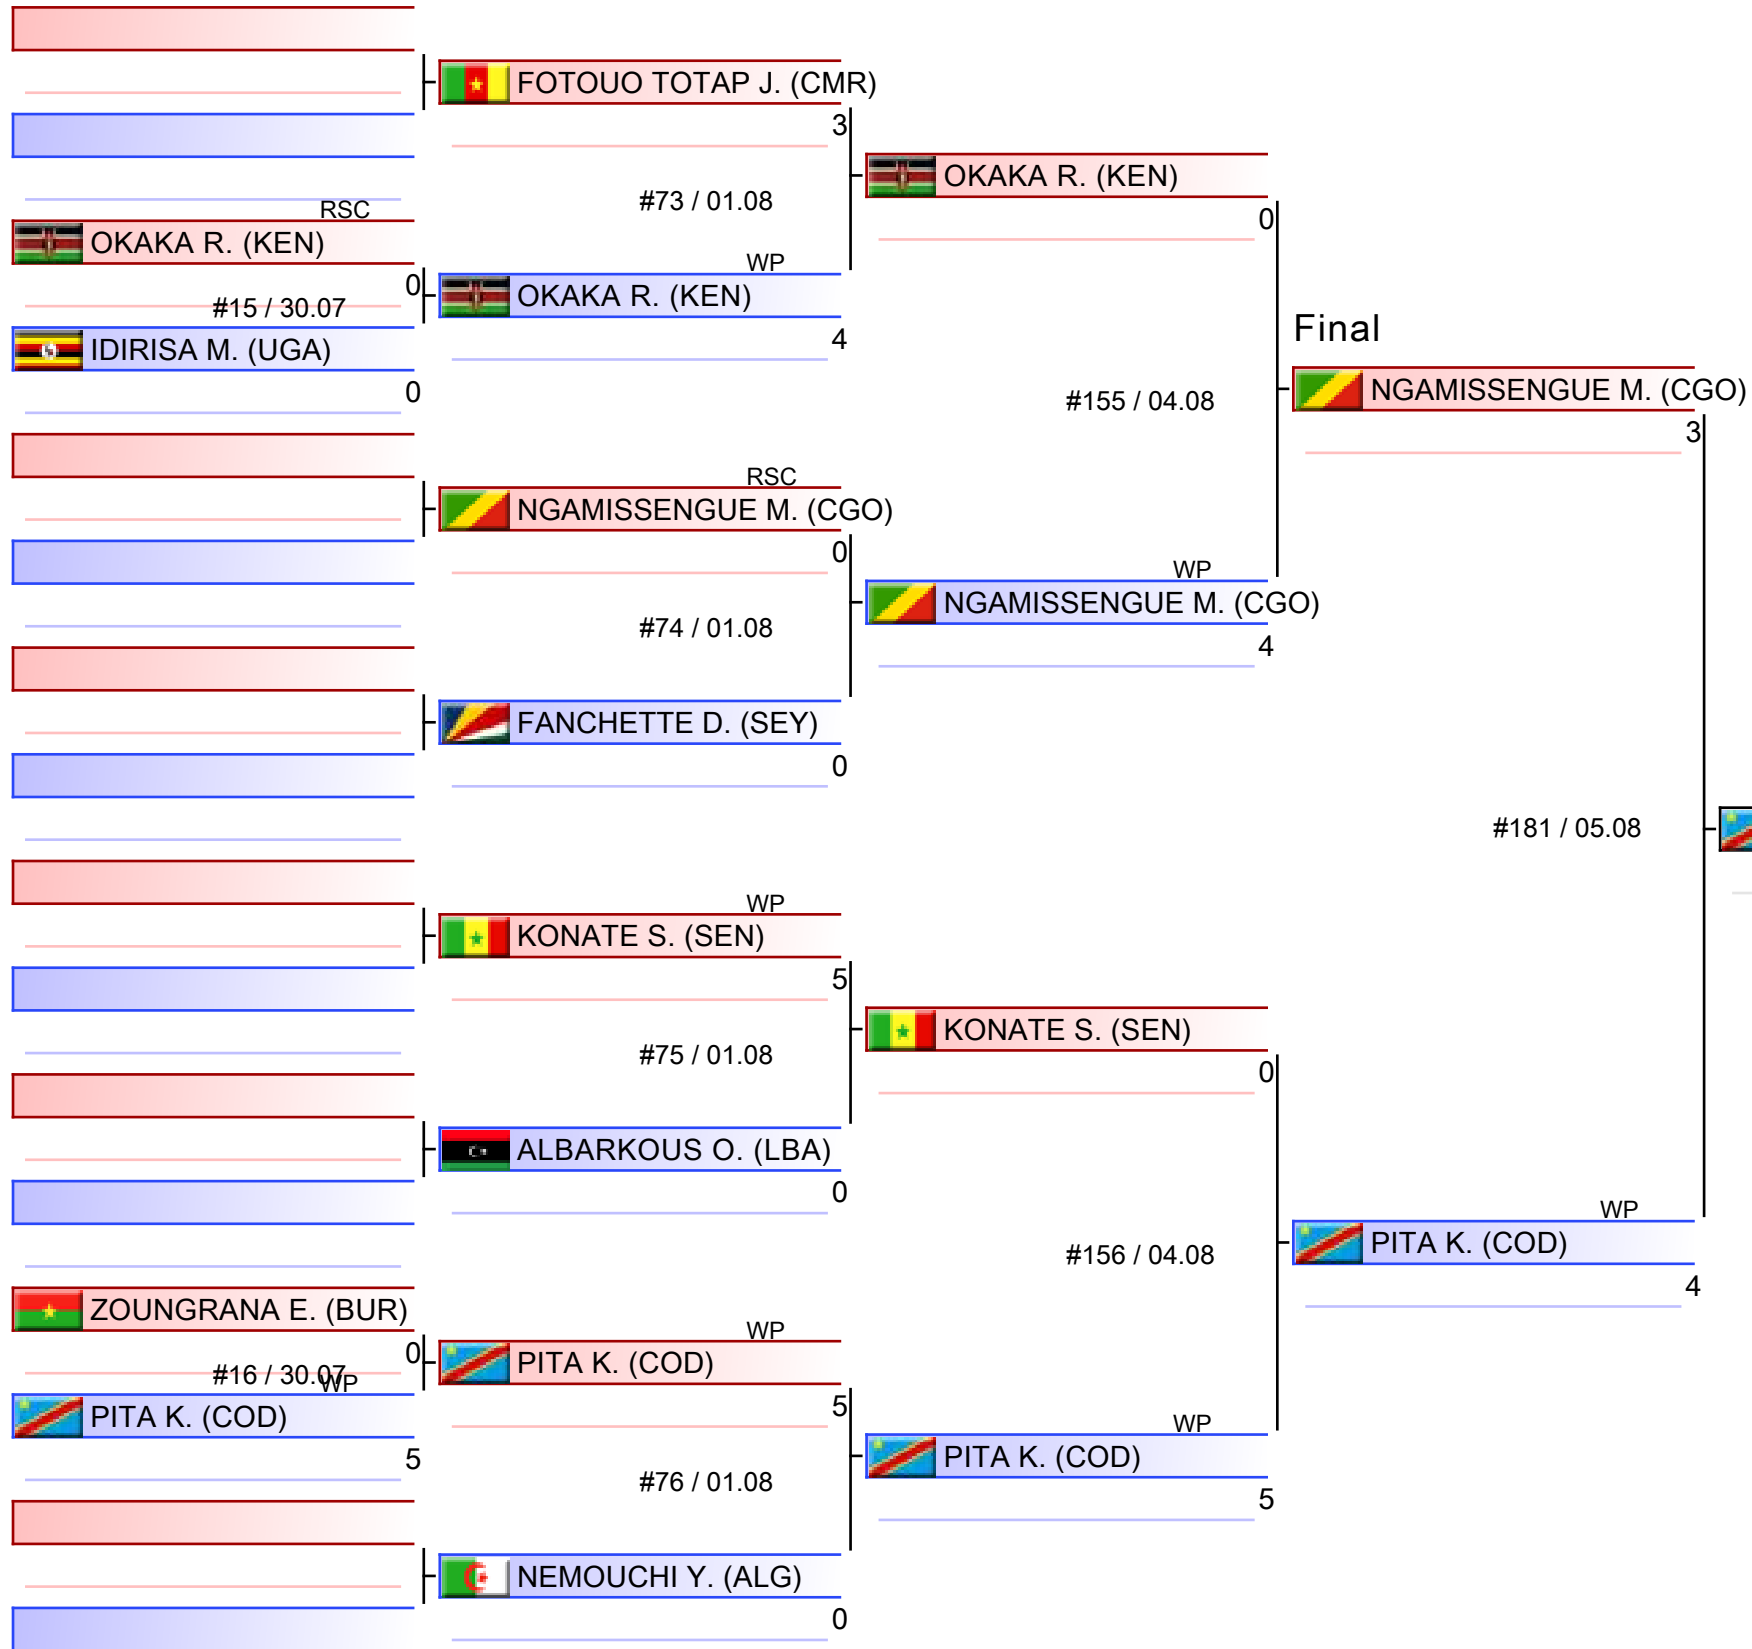

# Elite Men 67-71KG Light Middle

AFBC Elite Men and Women Boxing Championships - YAOUNDE 2023, Yaounde, CMR

Ring

Pool  
1/1

1. KULENGULUKA MBIYA STEVE (COD)
2. MUXANGA TIAGO OSORIO (MOZ)
3. CLAIR MERVEN (MRI)
3. MENGUE AYISSI ALBERT (CMR)
5. ABOUBACAR MOHAMED (COM)
5. EL BARBARI HAMZA (MAR)
5. MAINA BONIFACE MOGUNDE (KEN)
5. YAICHE YUCEF ISLAM (ALG)

# Elite Men 71-75KG Middle

AFBC Elite Men and Women Boxing Championships - YAOUNDE 2023, Yaounde, CMR

Ring

Pool  
1/1

1. RABII MOHAMMED (MAR)
2. TSHAMA MWENKABWE DAVID (COD)
3. DIARRA MORO (MLI)
3. RONALD FAIZO OKELLO (UGA)
5. NGON A NGON BRANDONE (CMR)
5. NKUNDABANYANKA ILANKUNDA DANIEL (TAN)
5. ANTOINE JUNIOR ALPHONSE MENDY (SEN)
5. OBAMA MANGUE RAUL ABAGA (GEQ)

# Elite Men 75-80KG Light Heavy

AFBC Elite Men and Women Boxing Championships - YAOUNDE 2023, Yaounde, CMR

Ring

Pool  
1/1

1. PITA KABEJI PETER (COD)
2. NGAMISSENGUE MPI ANAUJEL (CGO)
3. OKAKA ROBERT NEHEMIAH (KEN)
3. KONATE SEYDINA MOUHAMED (SEN)
5. NEMOUCHI YOUNES (ALG)
5. FANCHETTE DASHEIL FABRICE (SEY)
5. FOTOUO TOTAP JUNIOR (CMR)
5. ALBARKOUS OSAMA (LBA)