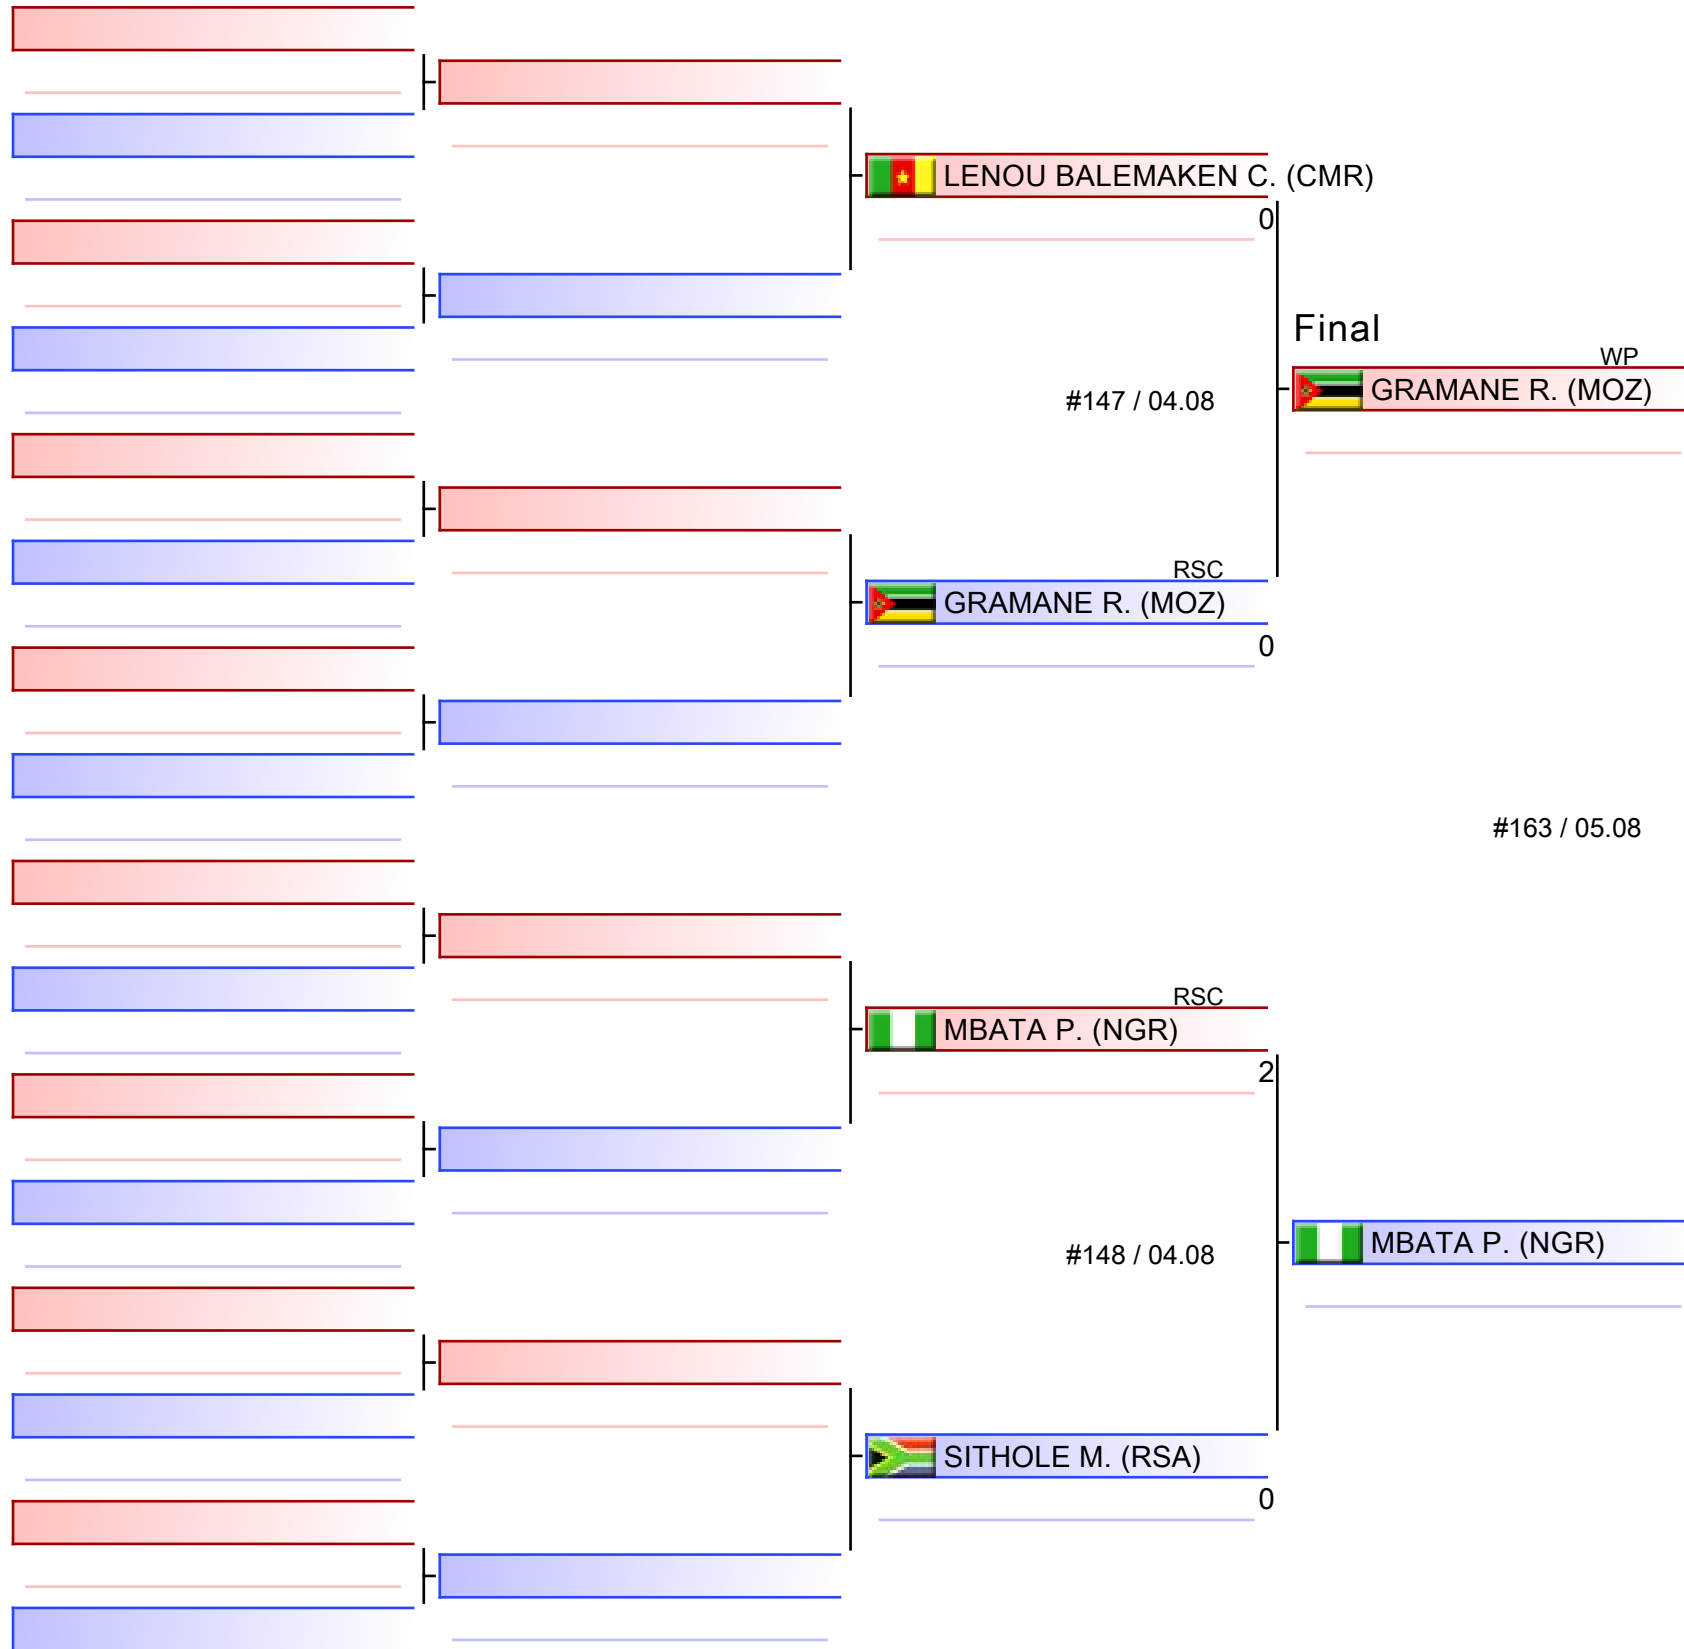

Elite Women 70-75KG Middle

AFBC Elite Men and Women Boxing Championships - YAOUNDE 2023, Yaounde, CMR

Ring

Pool
1/1

1. GRAMANE RADY ADOSINDA (MOZ)
2. MBATA PATRICIA (NGR)
3. LENOU BALEMAKEN CHEPE (CMR)
3. SITHOLE MKATEKO MURIEL (RSA)