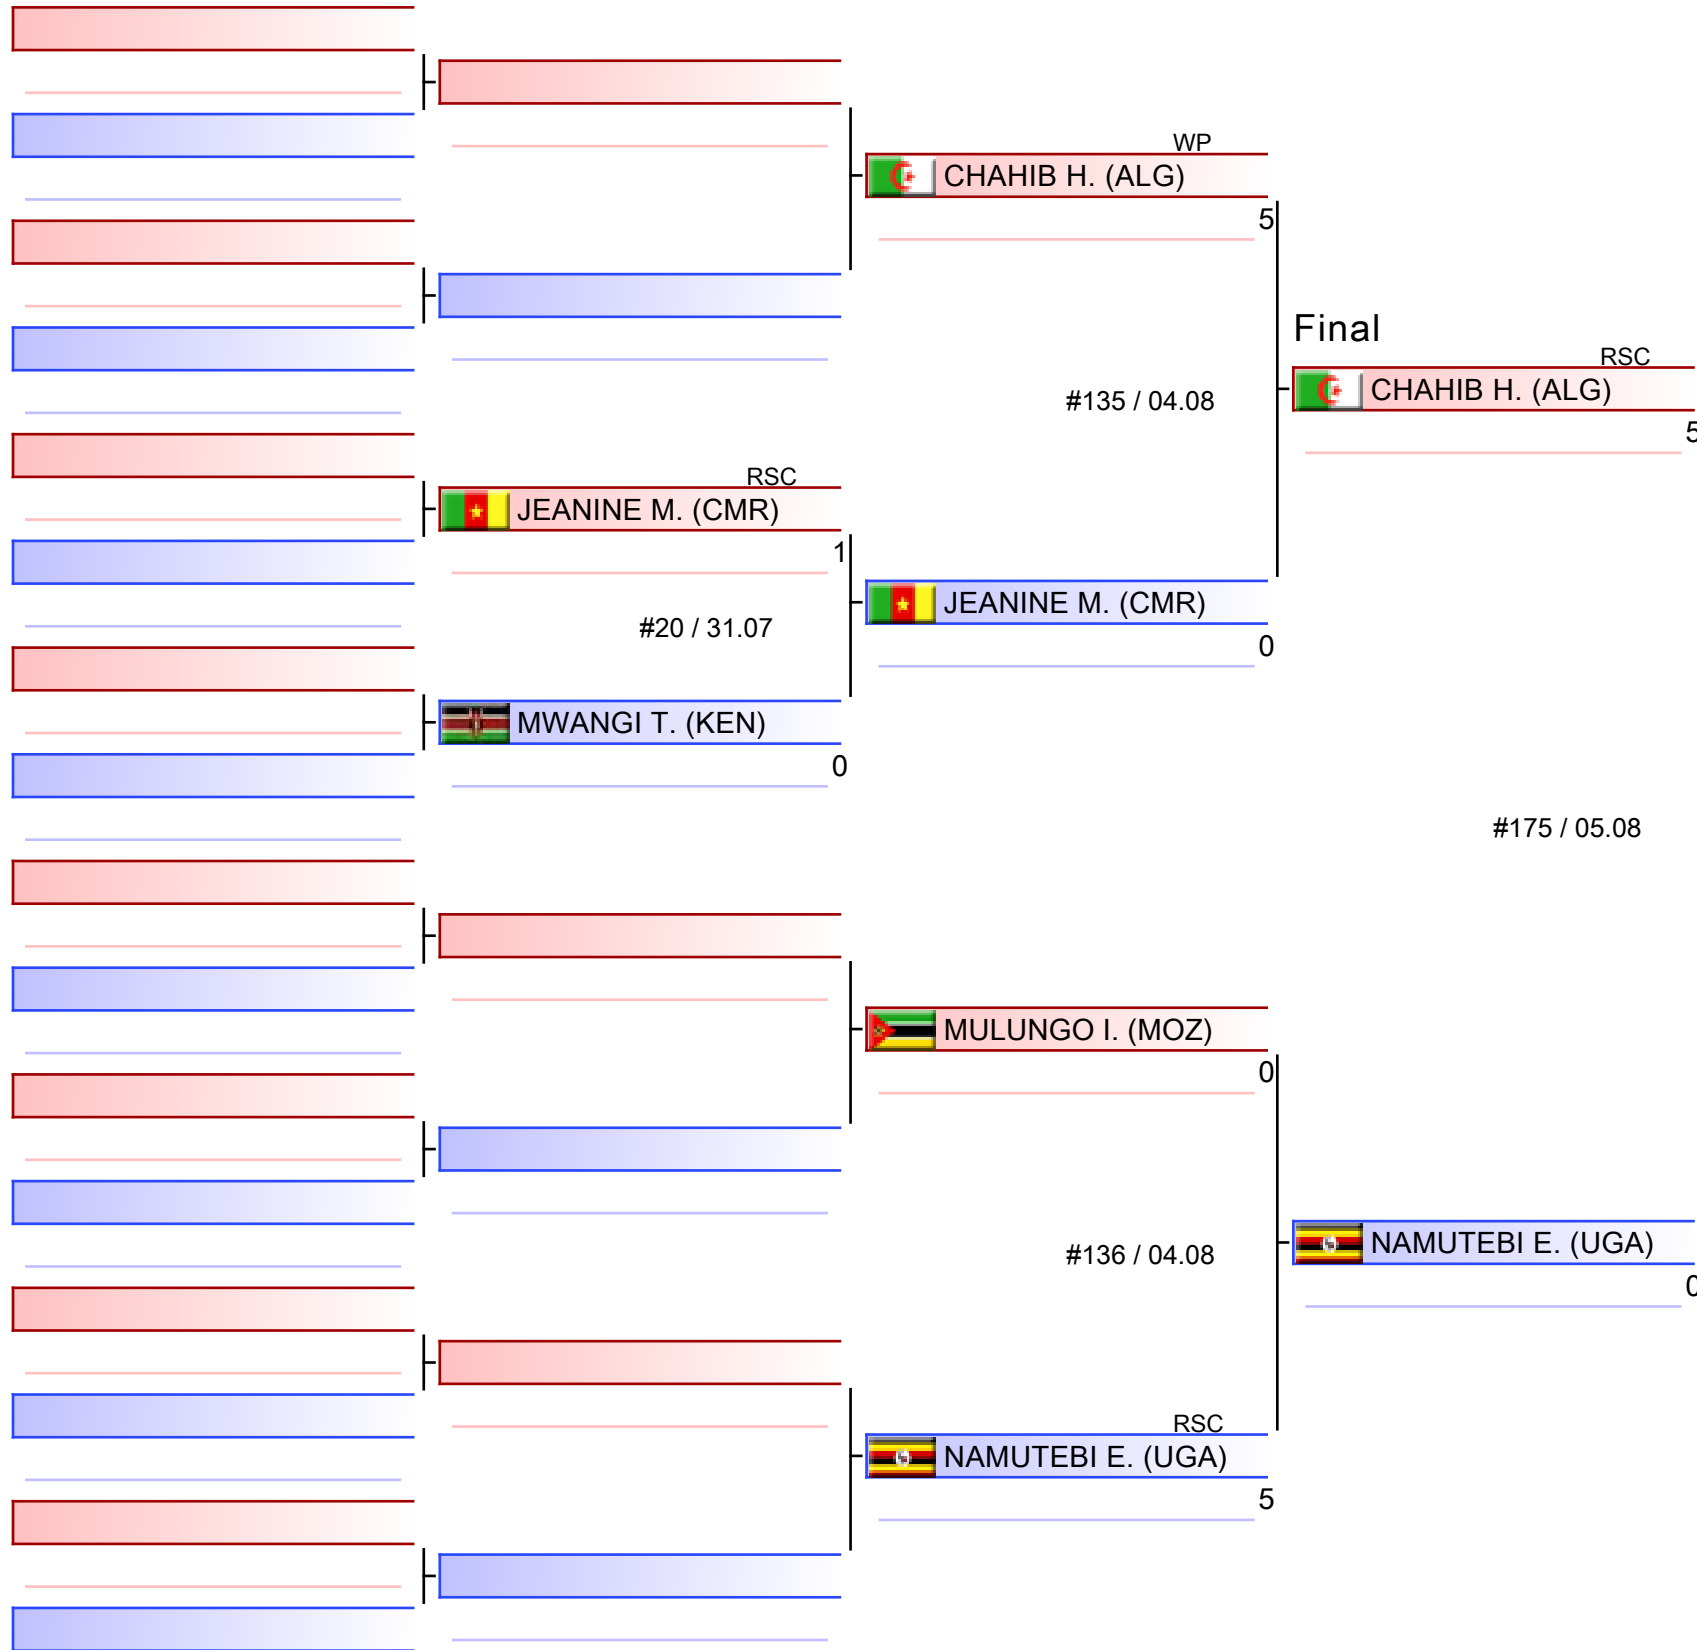

Elite Women 60-63KG Light Welter

AFBC Elite Men and Women Boxing Championships - YAOUNDE 2023, Yaounde, CMR

Ring

Pool
1/1

1. CHAHIB HICRAK (ALG)
2. NAMUTEBI ERINA (UGA)
3. JEANINE MBALA AMBOKI (CMR)
3. MULUNGO ISABEL SANDRA (MOZ)
5. MWANGI TERESIAH WANJIRU (KEN)