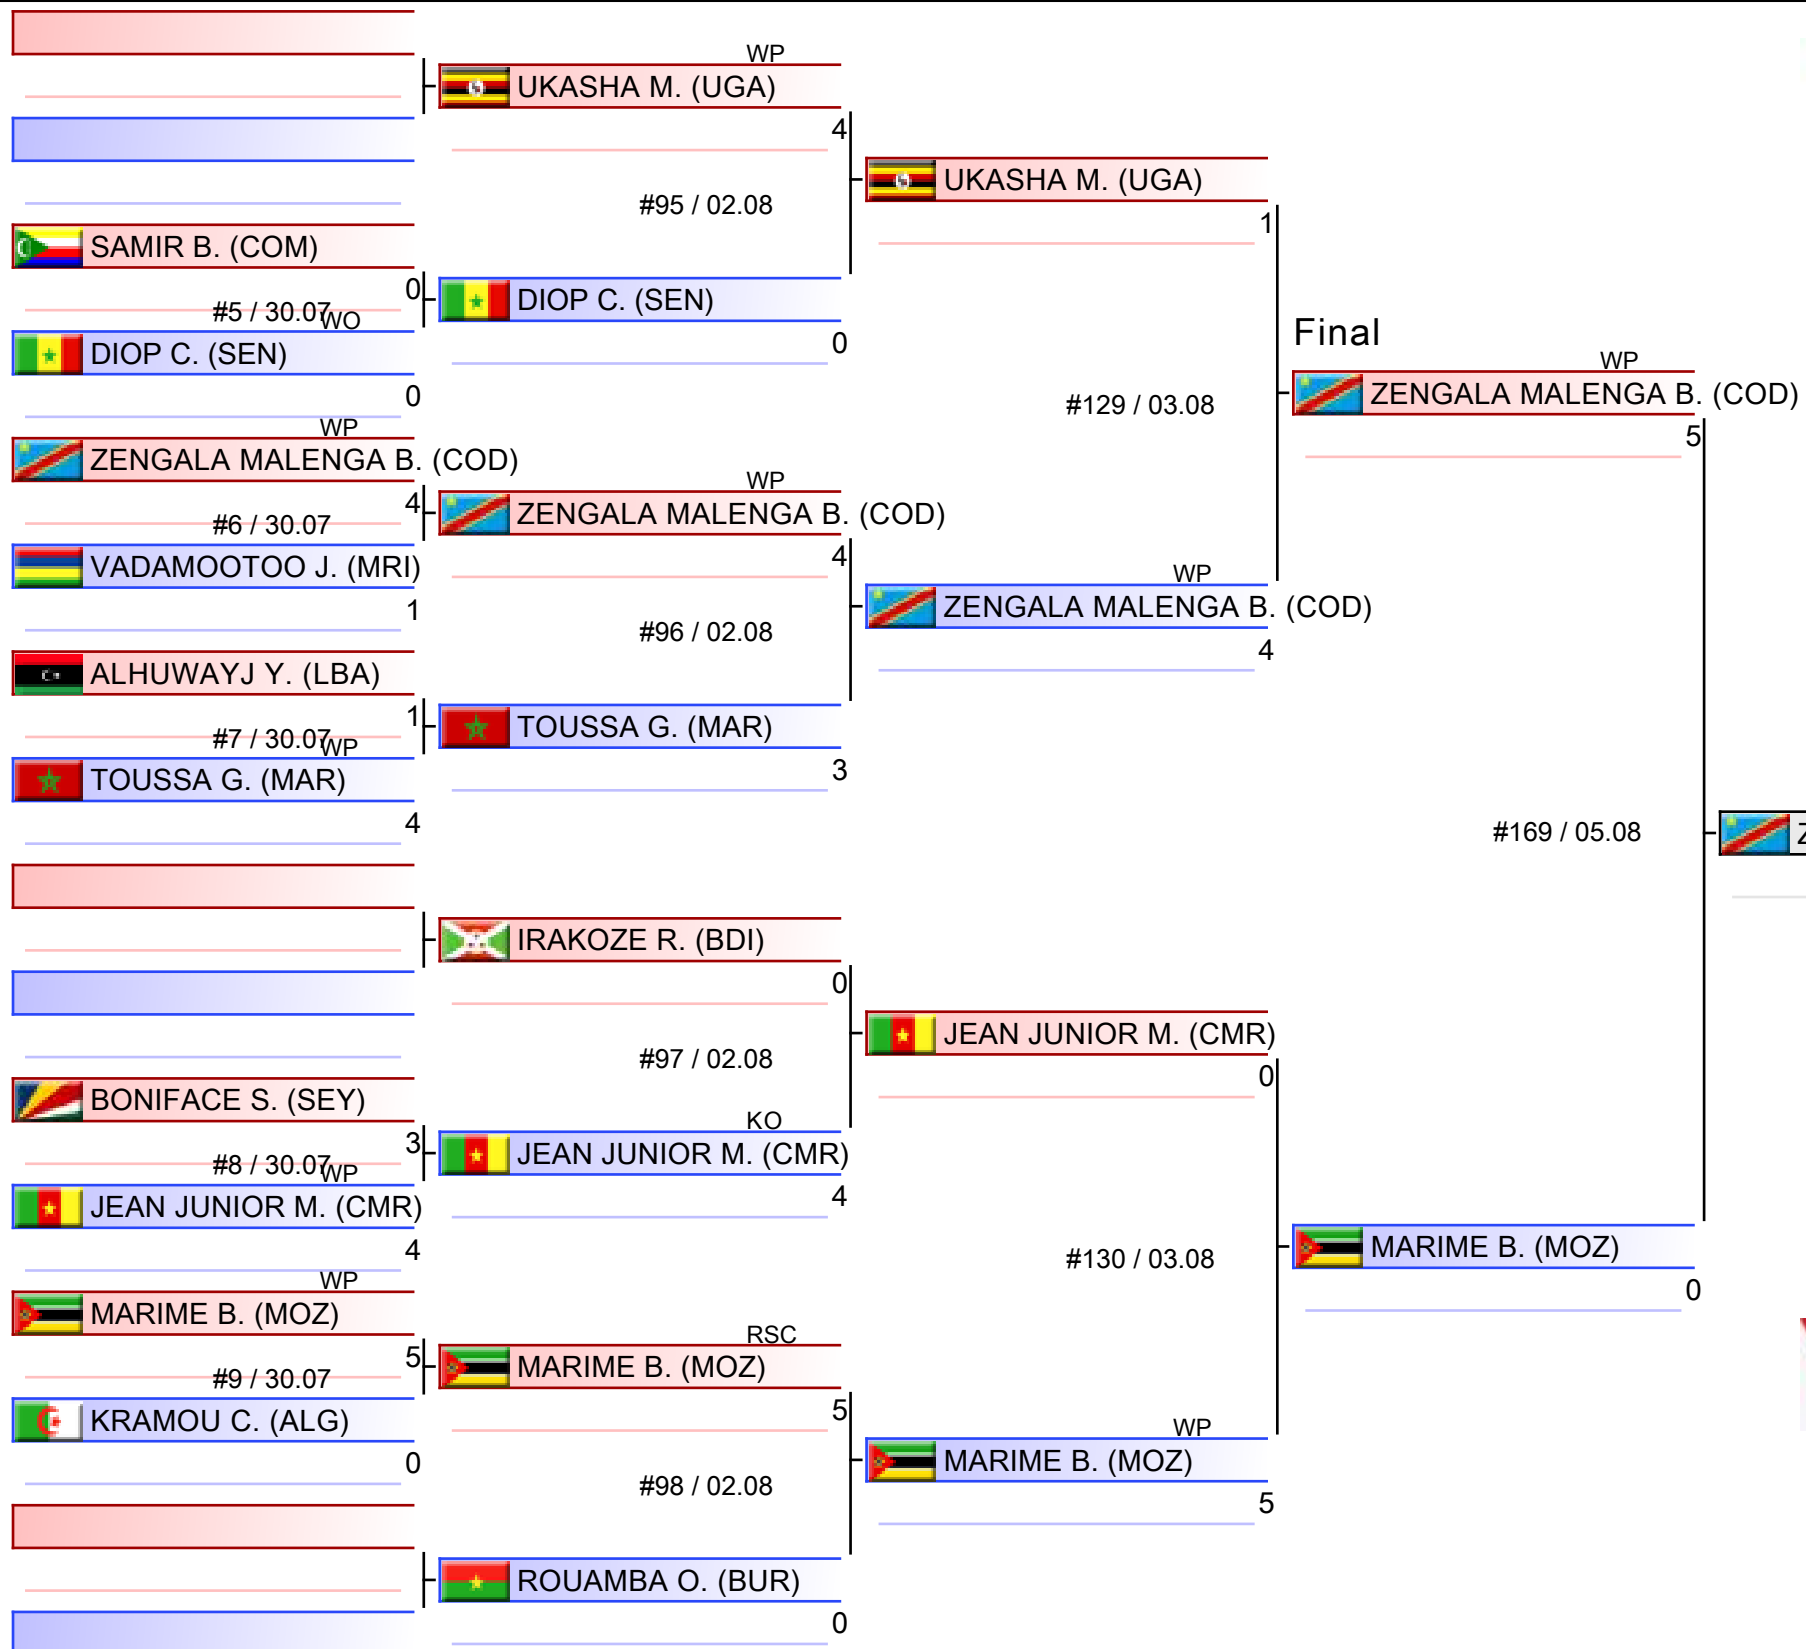

# Elite Men 57-60KG Light

AFBC Elite Men and Women Boxing Championships - YAOUNDE 2023, Yaounde, CMR

Ring

Pool  
1/1

1. SOGCWAYI SANELE (RSA)
2. SSALI AMIRI WASSWA (UGA)
3. KITANGILA MWEBE IDRIS (COD)
3. AYARI SAIEFEDDINE (TUN)
5. ALAIN CHRISTIAN SANGUE (CMR)
5. NABA OUSMANE (BUR)
5. RADJAY MOHAMED YOUSOUF (COM)
5. DIOP SERIGNE ABDOU MBACKÉ (SEN)

# Elite Men 60-63.5KG Light Welter

AFBC Elite Men and Women Boxing Championships - YAOUNDE 2023, Yaounde, CMR

Ring

Pool  
1/1

1. JUGURTHA AIT BEKA (ALG)
2. COLIN LOUIS RICHARNO (MRI)
3. NADIR ABDELHAQ (MAR)
3. MALONGA DZALAMOU DIVAL FORELE (CGO)
5. MBAYA MULUMBA (COD)
5. DIALLO BABARI (MLI)
5. MASAMBA JOHN PAUL (RSA)
5. IGE RIDWAN (NGR)

# Elite Men 63.5-67KG Welter

AFBC Elite Men and Women Boxing Championships - YAOUNDE 2023, Yaounde, CMR

Ring

Pool  
1/1

- |                                   |
|-----------------------------------|
| 1. ZENGALA MALENGA BONIFACE (COD) |
| 2. MARIME BERNARDO DELFINA (MOZ)  |
| 3. UKASHA MATOVU (UGA)            |
| 3. JEAN JUNIOR MESSI ELIME (CMR)  |
| 5. TOUSSA GHOLAM (MAR)            |
| 5. ROUAMBA OUMAROU (BUR)          |
| 5. DIOP CHEIKH TIDIANE (SEN)      |
| 5. IRAKOZE RALLY (BDI)            |