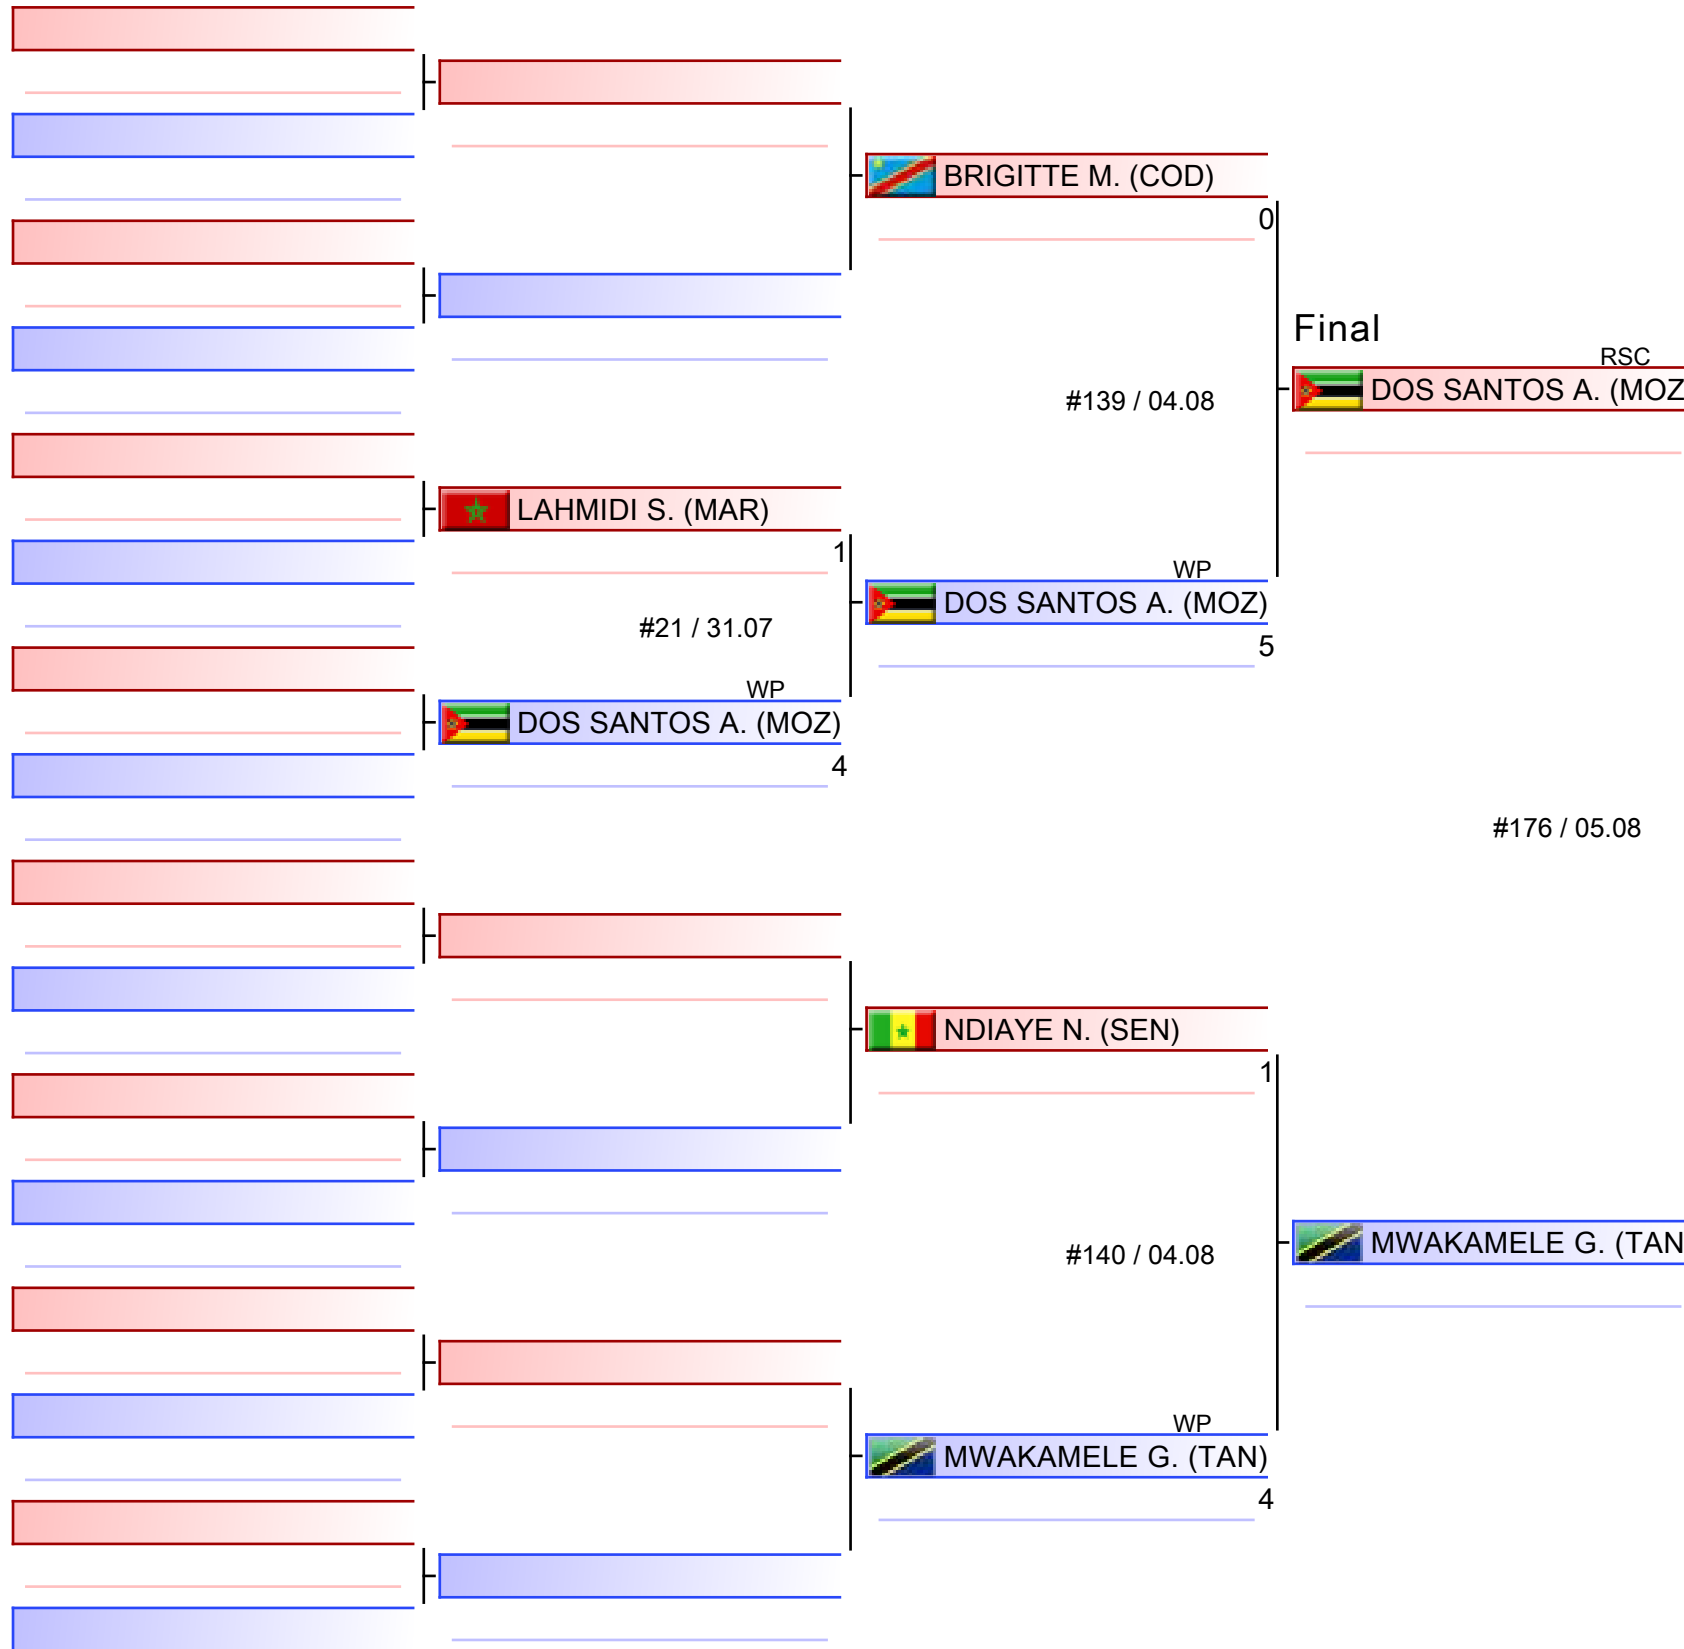

Elite Women 66-70KG Light Middle

AFBC Elite Men and Women Boxing Championships - YAOUNDE 2023, Yaounde, CMR

Ring

Pool
1/1

1. DOS SANTOS ALCINDA LUCAS (MOZ)
2. MWAKAMELE GRACE JOSEPH (TAN)
3. BRIGITTE MBABI (COD)
3. NDIAYE NDÈYE SEYNABOU DIENG (SEN)
5. LAHMIDI SAIDA (MAR)