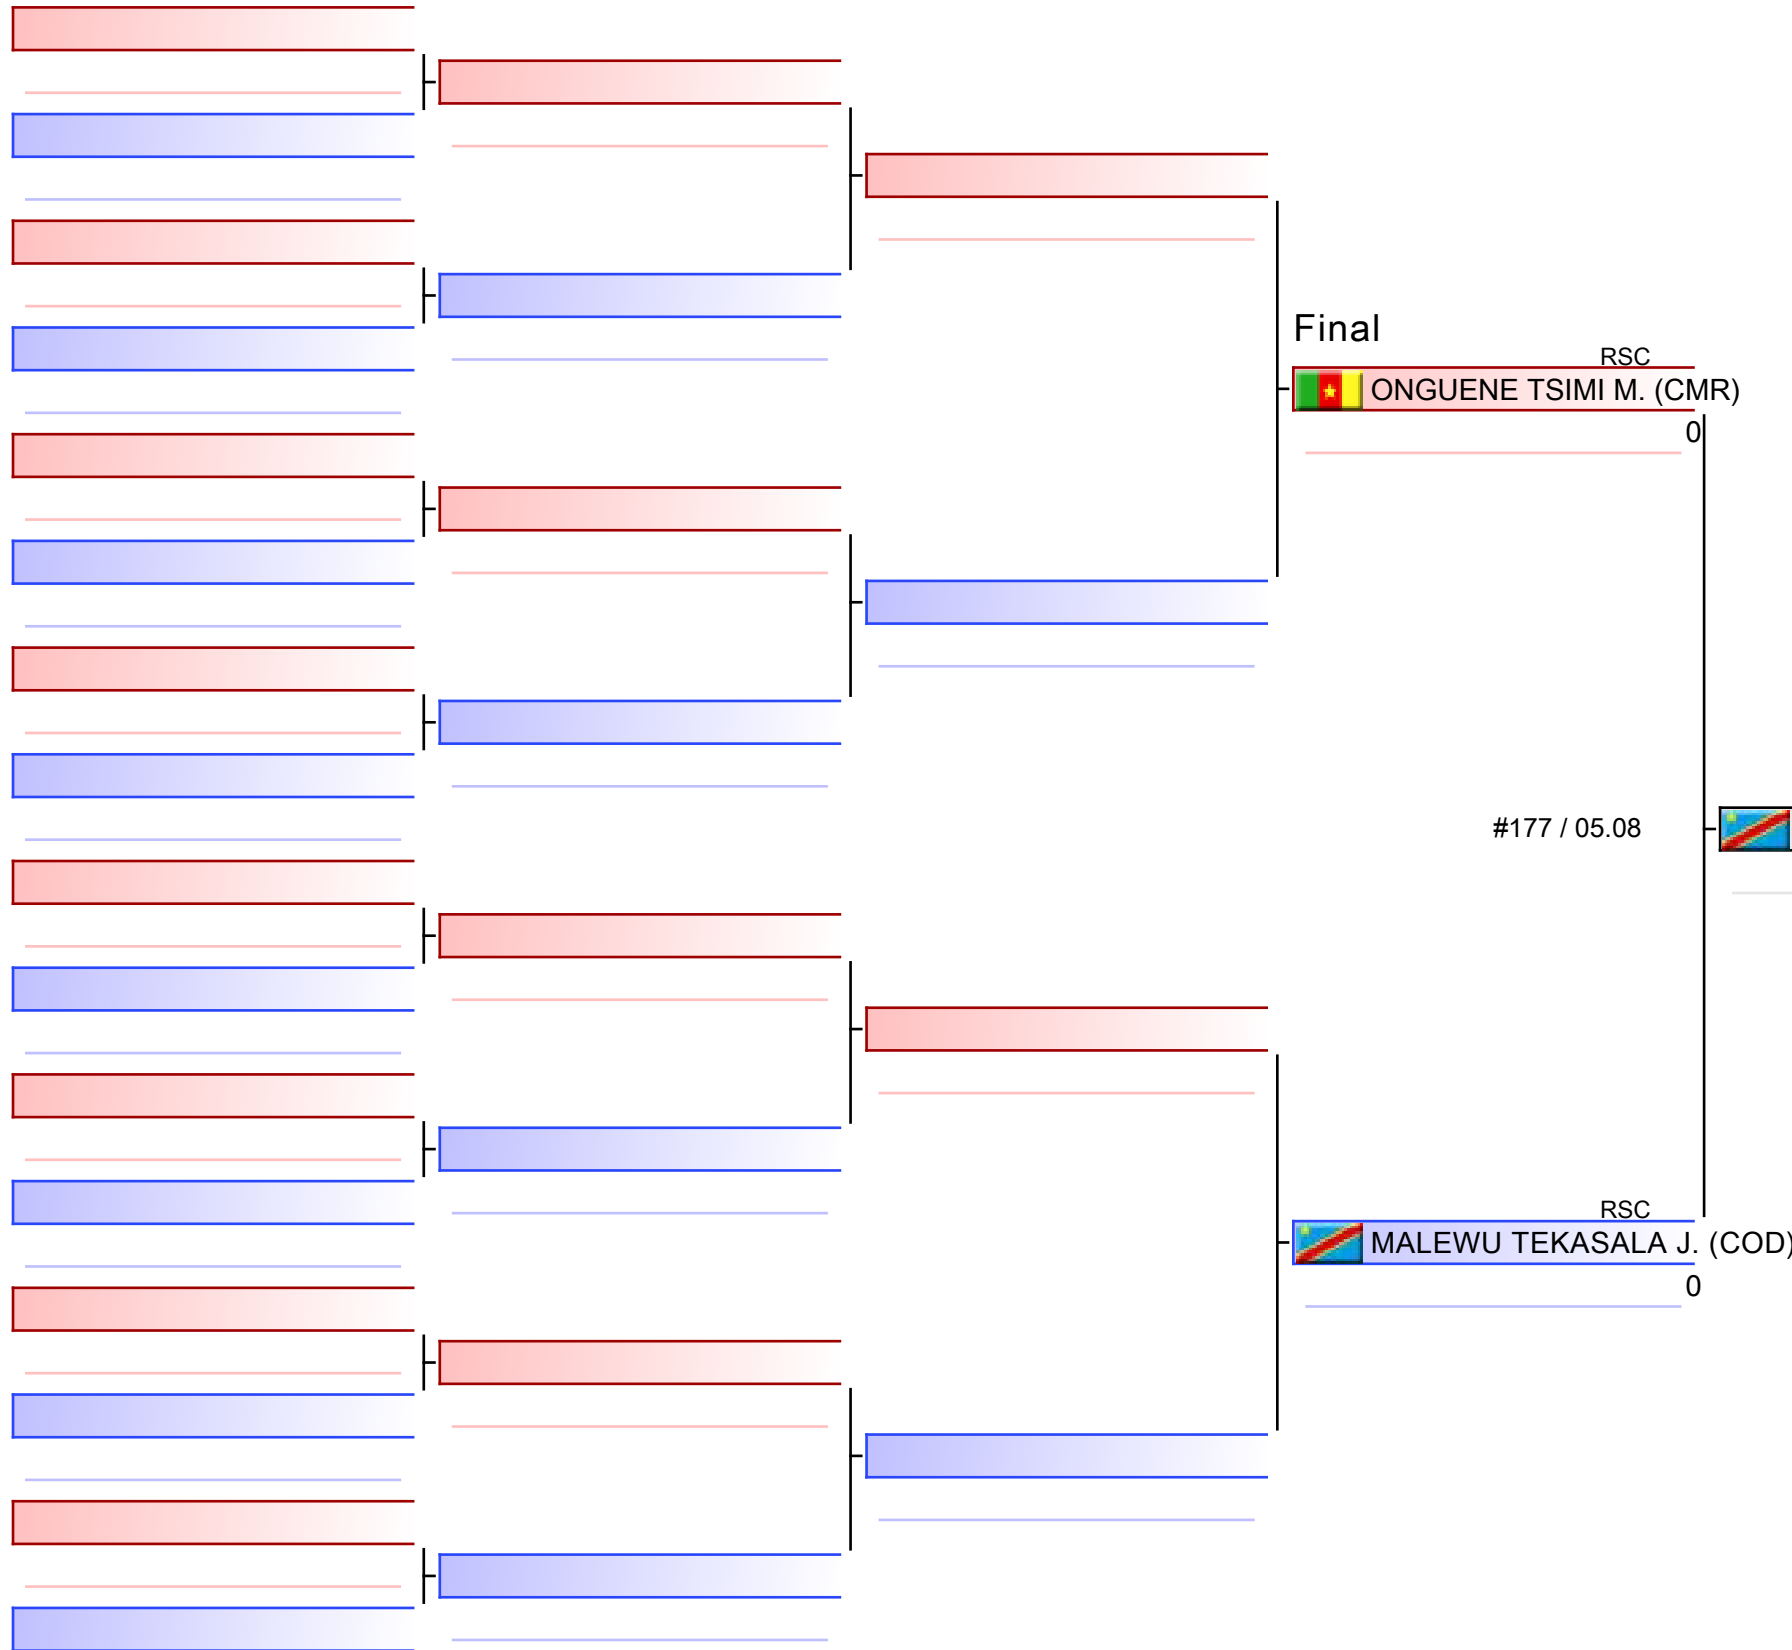

Elite Women 81+KG Heavy

AFBC Elite Men and Women Boxing Championships - YAOUNDE 2023, Yaounde, CMR

Ring

Pool
1/1

Final

RSC

ONGUENE TSIMI M. (CMR)

0

#177 / 05.08

MALEWU TEKASALA J. (COD)

RSC

MALEWU TEKASALA J. (COD)

0

1. MALEWU TEKASALA JORBELLE (COD)
2. ONGUENE TSIMI MARIE VICTORINE (CMR)