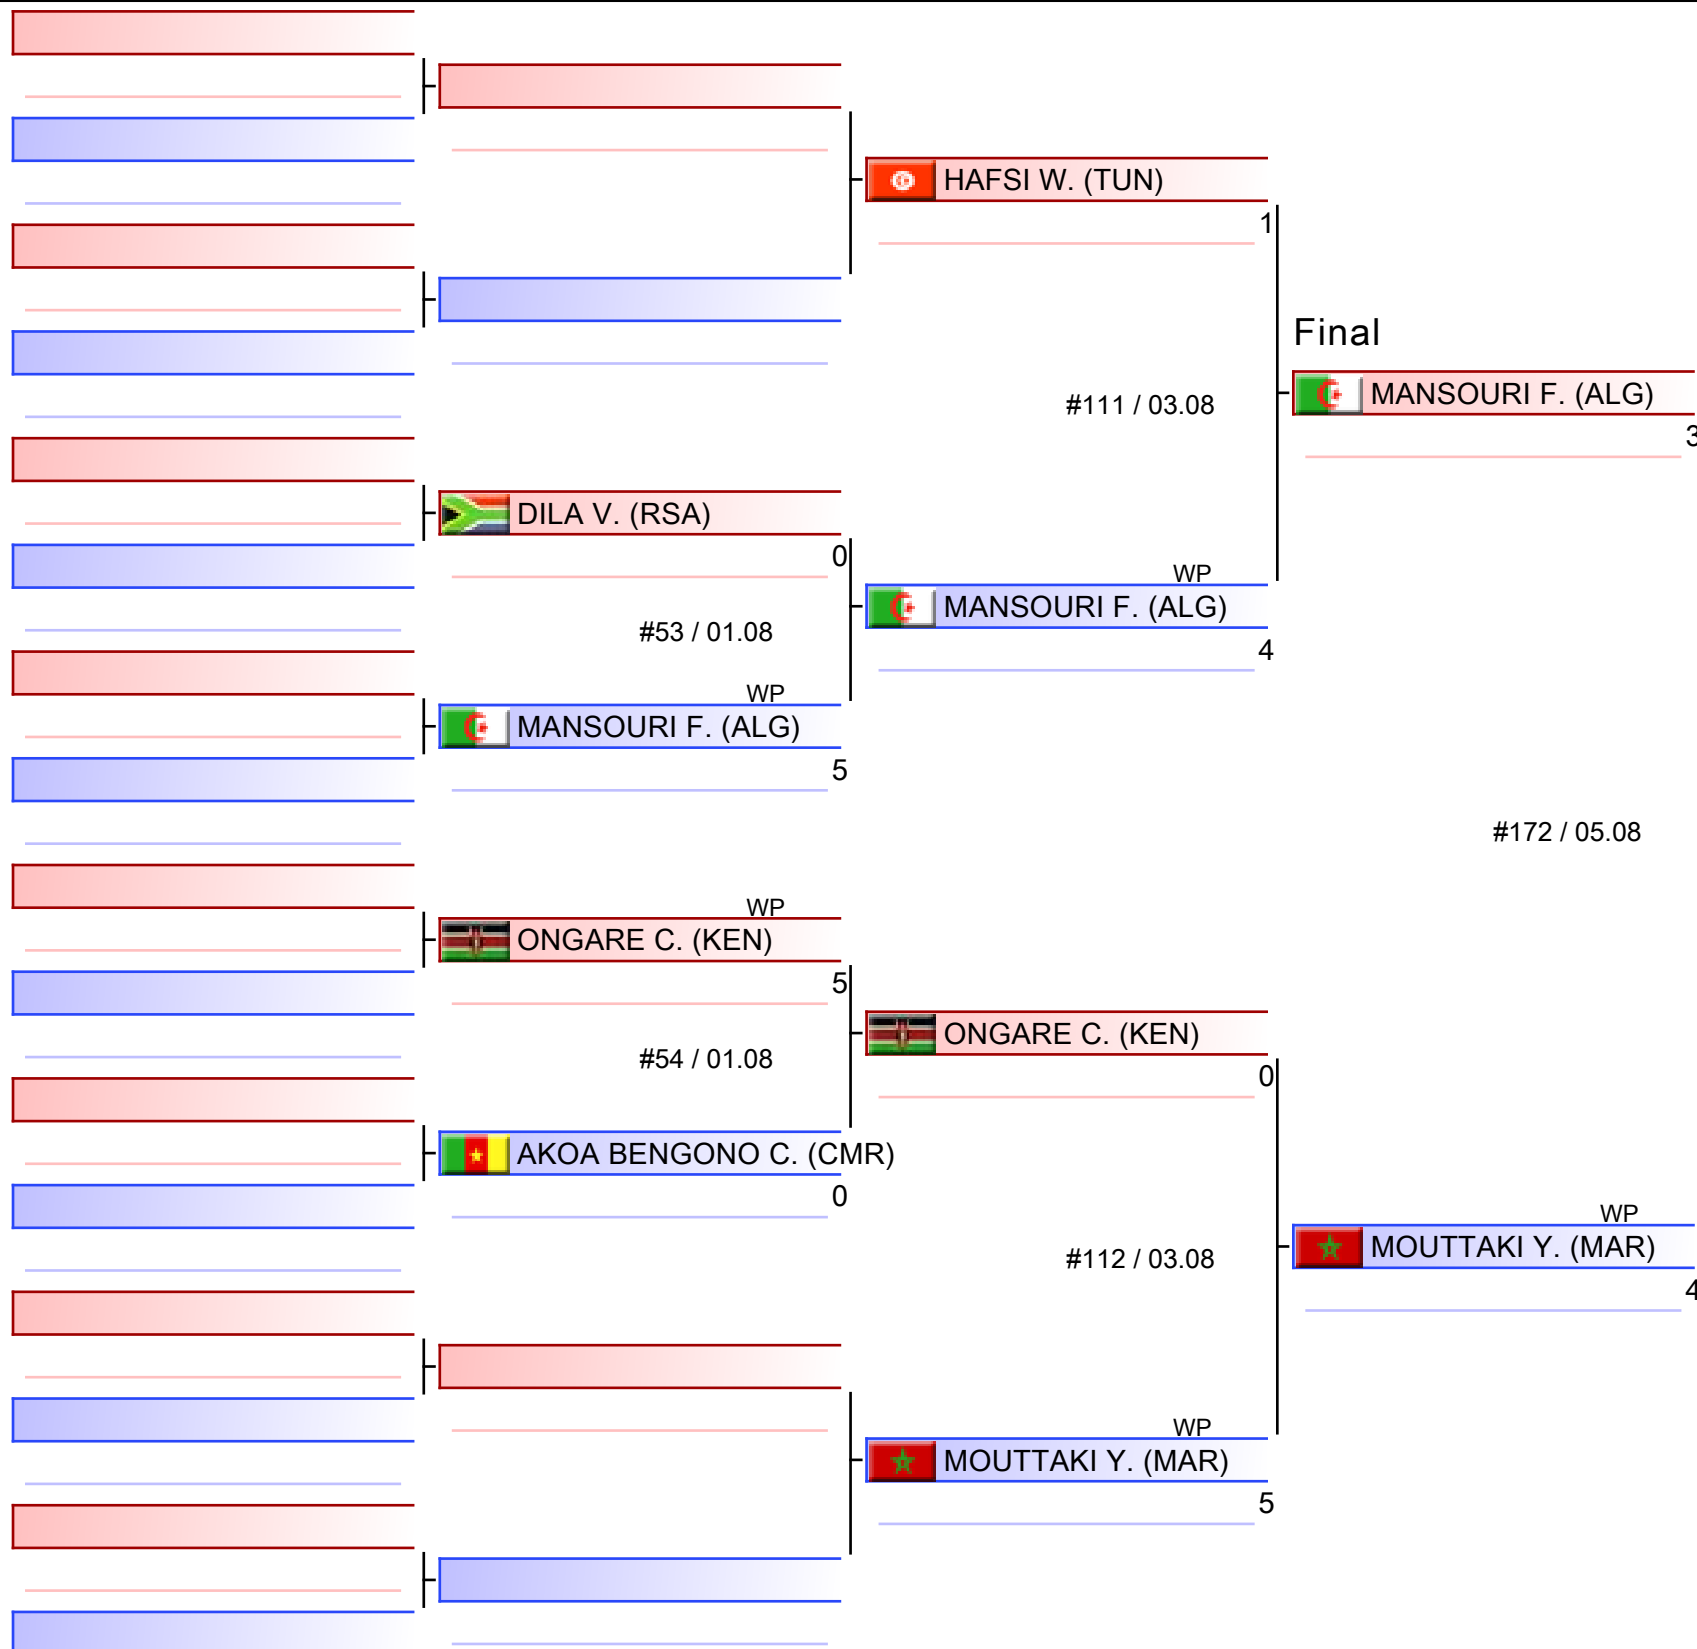

Elite Women 45-48KG Minimum

AFBC Elite Men and Women Boxing Championships - YAOUNDE 2023, Yaounde, CMR

Ring

Pool
1/1

1
3
4
5
0
4
5

1. MOUTTAKI YASMINE (MAR)
2. MANSOURI FATIHA (ALG)
3. HAFSI Wafa (TUN)
3. ONGARE CHRISTINE (KEN)
5. DILA VUYOLWETHU (RSA)
5. AKOA BENGONO CHRISTINE (CMR)