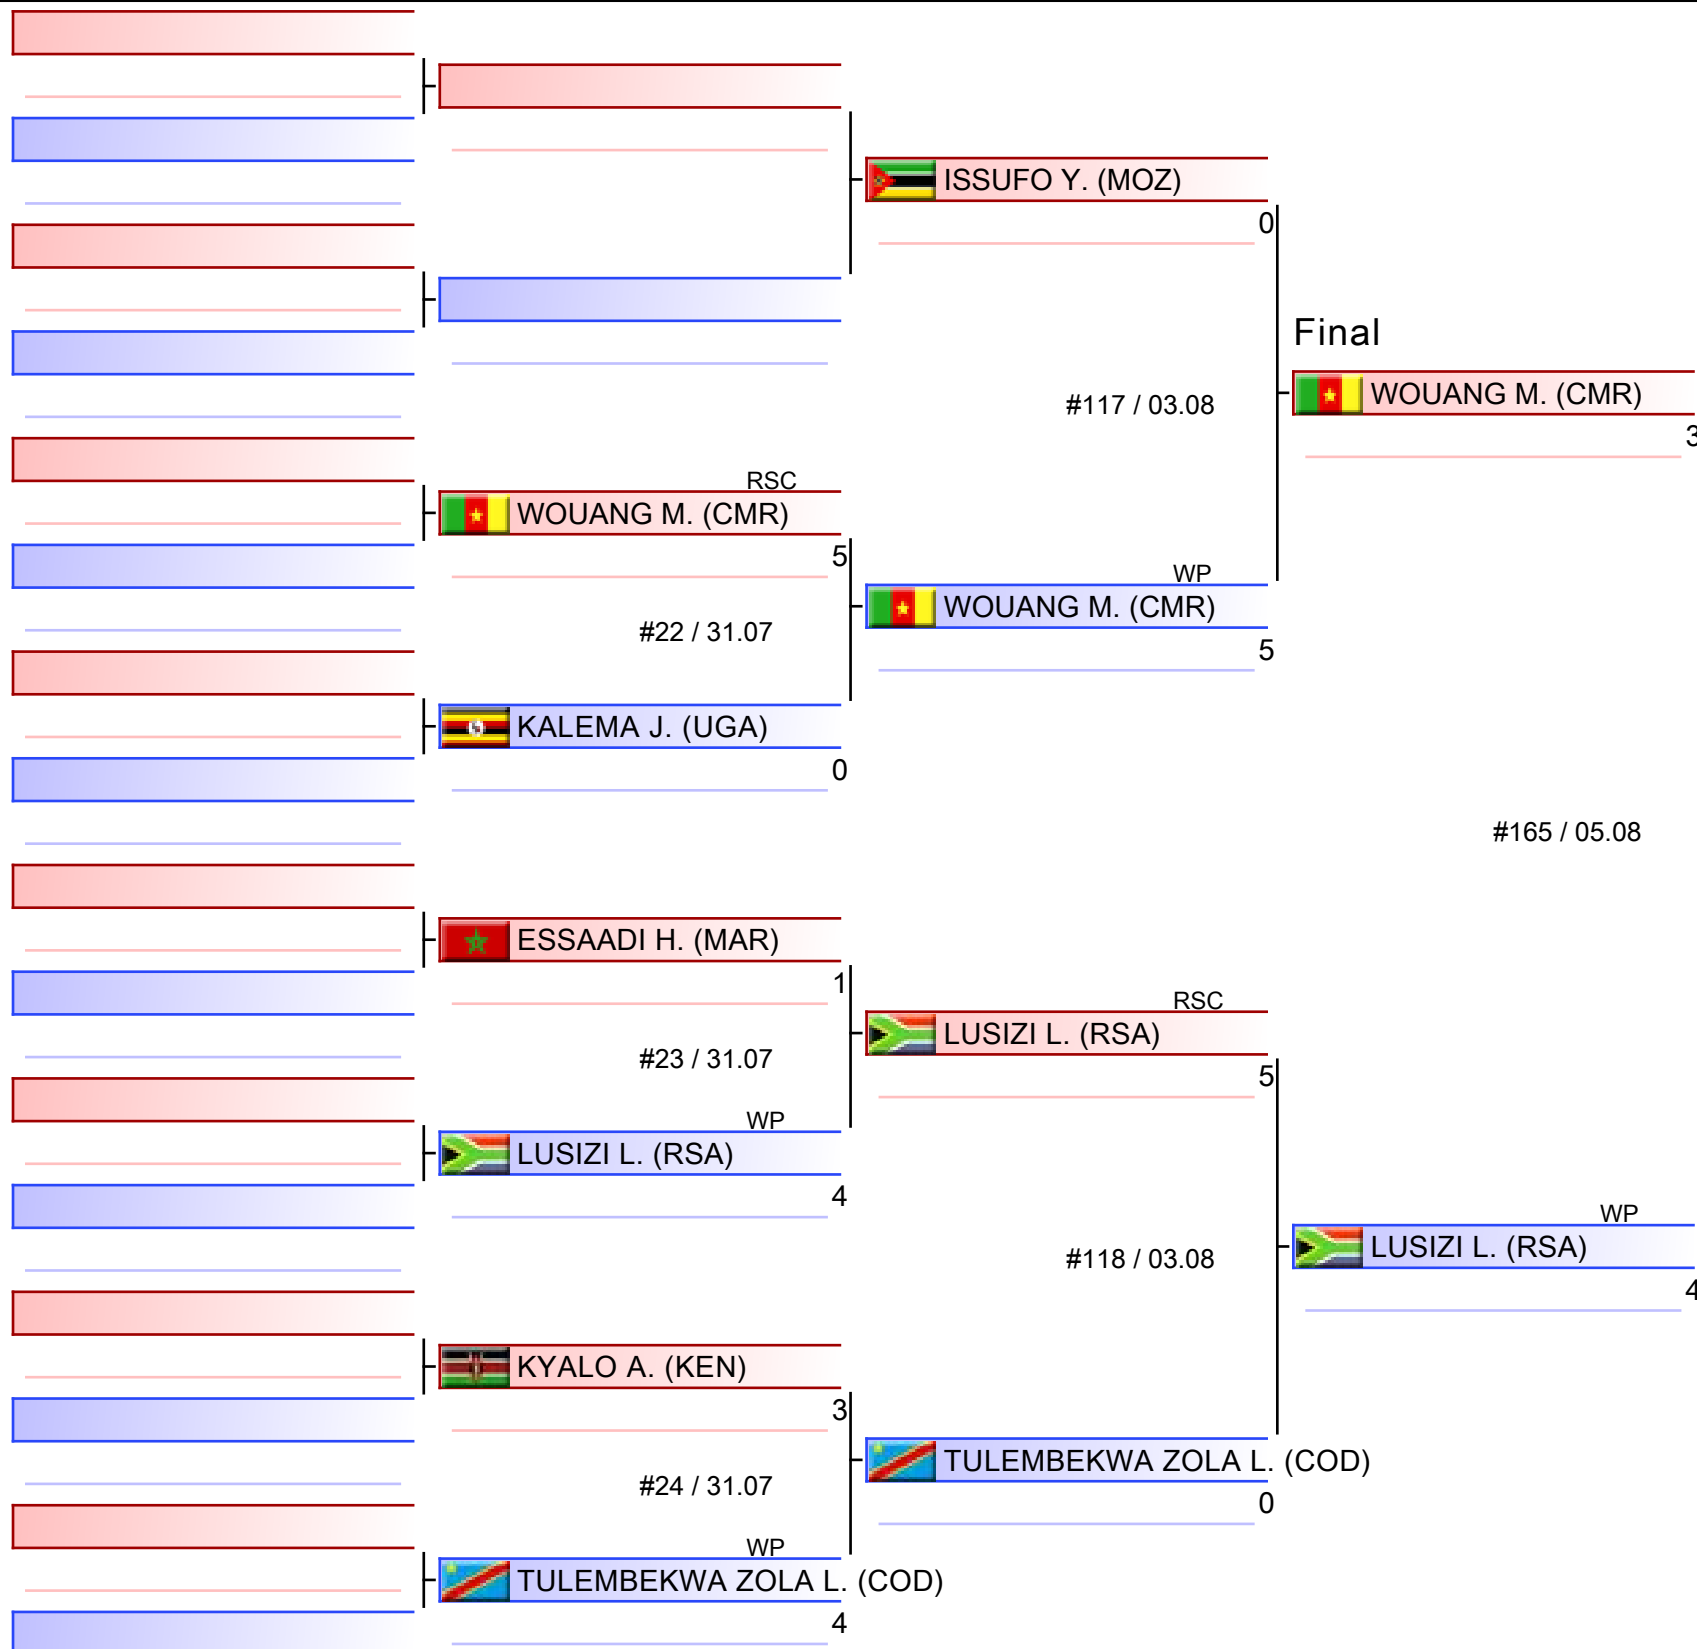

# Elite Men 46-48KG Minimum

AFBC Elite Men and Women Boxing Championships - YAOUNDE 2023, Yaounde, CMR

Ring

Pool  
1/1

1. LUSIZI LUBABALO (RSA)
2. WOUANG MARCIAL (CMR)
3. ISSUFO YASSINE NORDINE (MOZ)
3. TULEMBEKWA ZOLA LIVENS (COD)
5. ESSAADI HAMZA (MAR)
5. KALEMA JOSEPH (UGA)
5. KYALO ABEDNEGO (KEN)

# Elite Men 48-51KG Fly

AFBC Elite Men and Women Boxing Championships - YAOUNDE 2023, Yaounde, CMR

Ring

Pool  
1/1

#178 / 05.08

1. MORTAJI SAID (MAR)
2. MTINTELWA SINOVUYO (RSA)
3. MACHARIA DAVID KARANJA (KEN)
3. ISSOUHOU MOUHAMAN (CMR)
5. KOLONGO BAKORA GLOIRE (COD)
5. IKIA SYLVAIN STYVE (CGO)
5. MOUSSA SAHABI GADA (NIG)
5. MOZIANE MOHAMMED-ELAMIN (ALG)