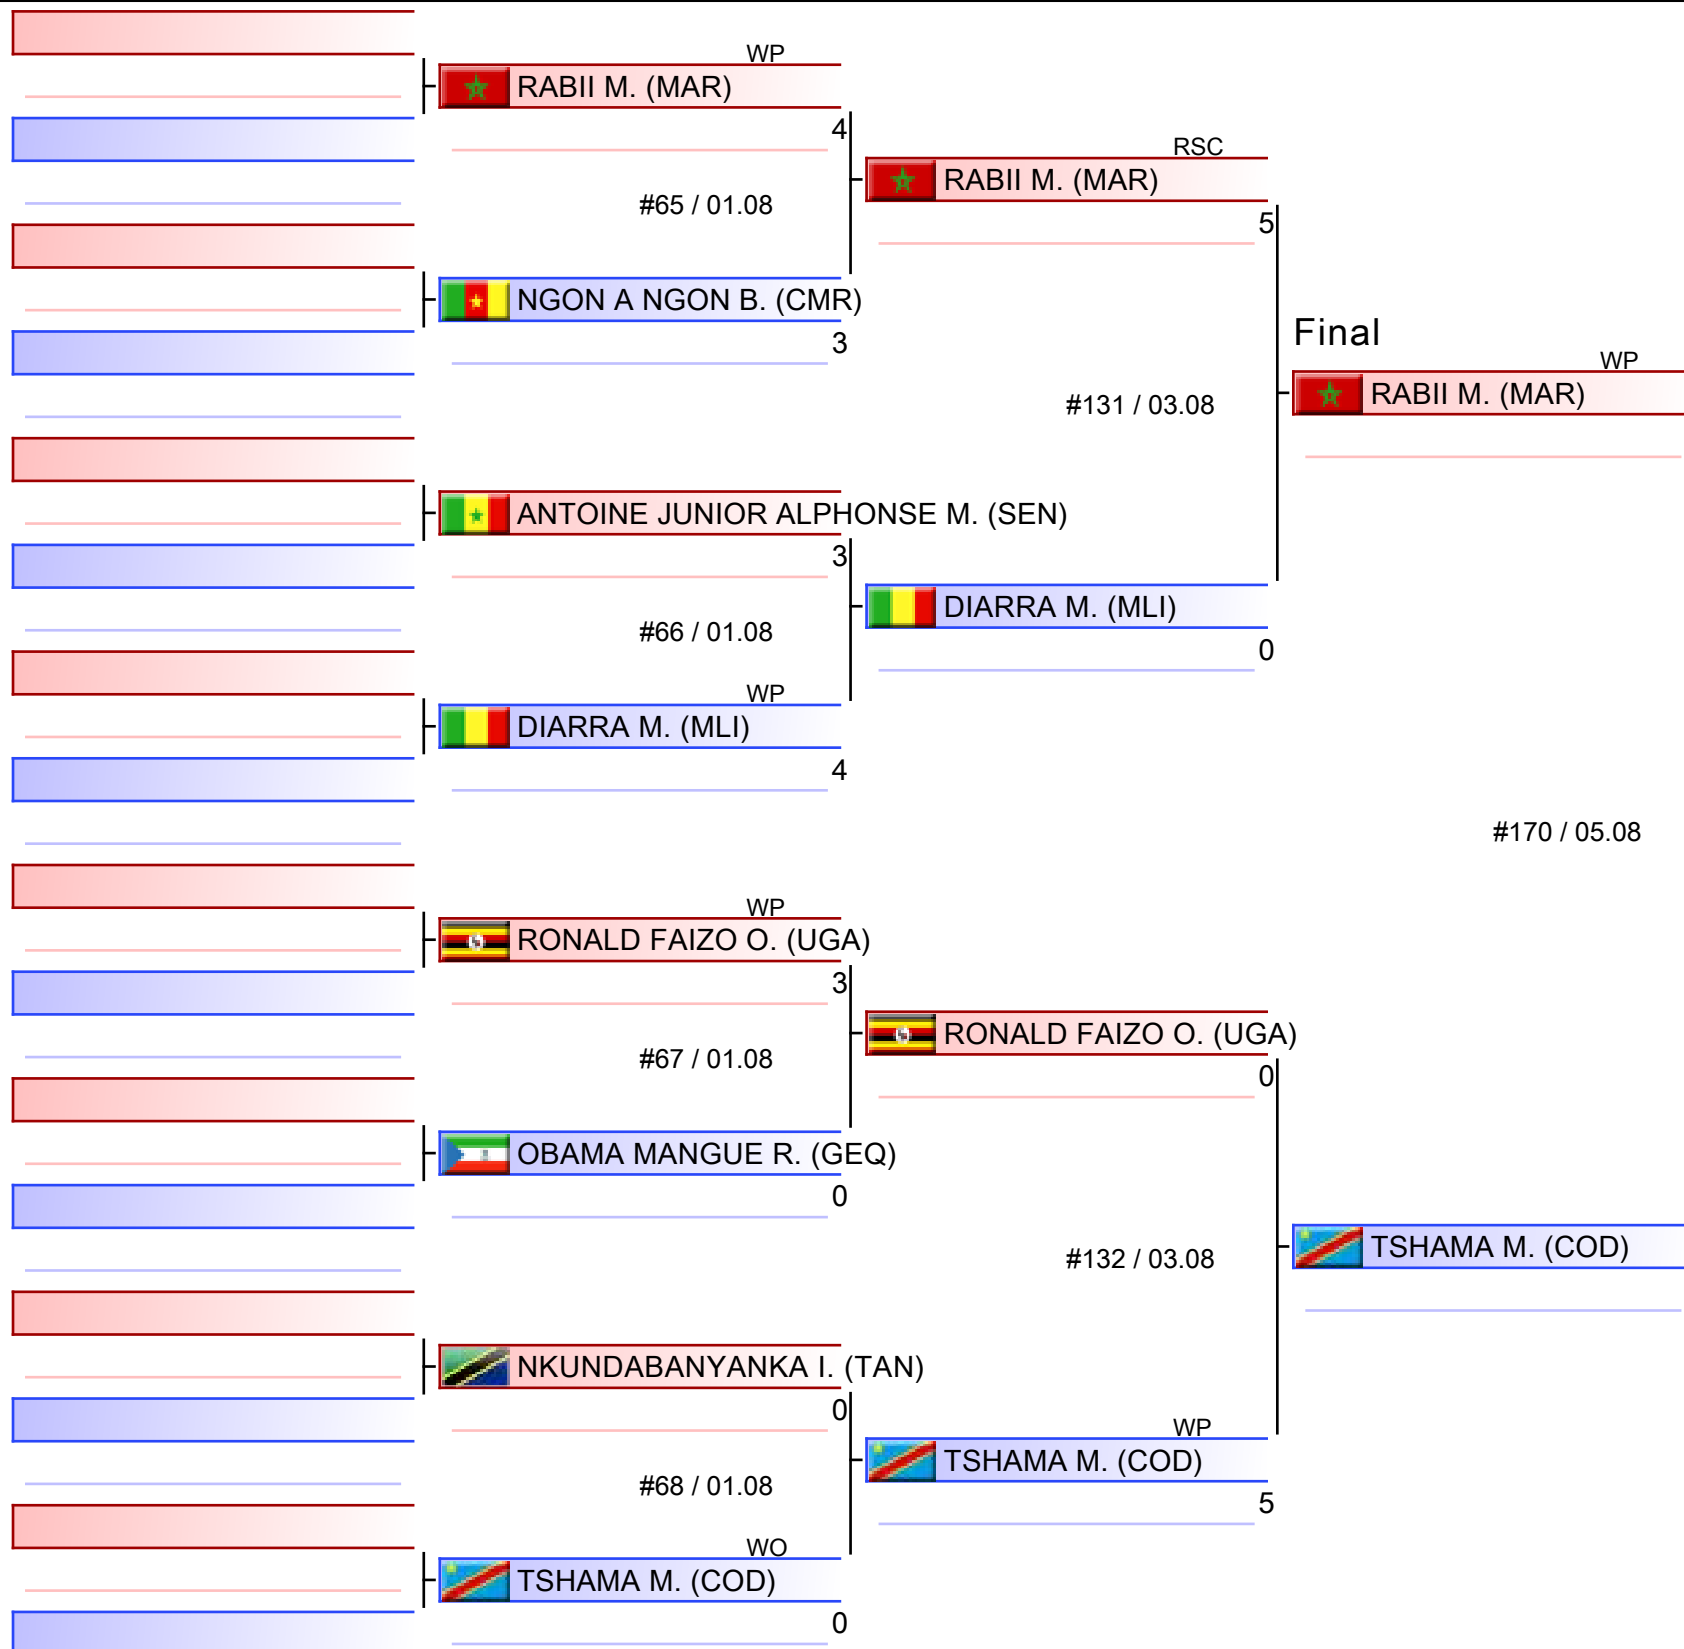

# Elite Men 60-63.5KG Light Welter

AFBC Elite Men and Women Boxing Championships - YAOUNDE 2023, Yaounde, CMR

Ring

Pool  
1/1

1. JUGURTHA AIT BEKA (ALG)
2. COLIN LOUIS RICHARNO (MRI)
3. NADIR ABDELHAQ (MAR)
3. MALONGA DZALAMOU DIVAL FORELE (CGO)
5. MBAYA MULUMBA (COD)
5. DIALLO BABARI (MLI)
5. MASAMBA JOHN PAUL (RSA)
5. IGE RIDWAN (NGR)

# Elite Men 63.5-67KG Welter

AFBC Elite Men and Women Boxing Championships - YAOUNDE 2023, Yaounde, CMR

Ring

Pool  
1/1

- |                                   |
|-----------------------------------|
| 1. ZENGALA MALENGA BONIFACE (COD) |
| 2. MARIME BERNARDO DELFINA (MOZ)  |
| 3. UKASHA MATOVU (UGA)            |
| 3. JEAN JUNIOR MESSI ELIME (CMR)  |
| 5. TOUSSA GHOLAM (MAR)            |
| 5. ROUAMBA OUMAROU (BUR)          |
| 5. DIOP CHEIKH TIDIANE (SEN)      |
| 5. IRAKOZE RALLY (BDI)            |

# Elite Men 67-71KG Light Middle

AFBC Elite Men and Women Boxing Championships - YAOUNDE 2023, Yaounde, CMR

Ring

Pool  
1/1

1. KULENGULUKA MBIYA STEVE (COD)
2. MUXANGA TIAGO OSORIO (MOZ)
3. CLAIR MERVEN (MRI)
3. MENGUE AYISSI ALBERT (CMR)
5. ABOUBACAR MOHAMED (COM)
5. EL BARBARI HAMZA (MAR)
5. MAINA BONIFACE MOGUNDE (KEN)
5. YAICHE YUCEF ISLAM (ALG)

# Elite Men 71-75KG Middle

AFBC Elite Men and Women Boxing Championships - YAOUNDE 2023, Yaounde, CMR

Ring

Pool  
1/1

1. RABII MOHAMMED (MAR)
2. TSHAMA MWENKABWE DAVID (COD)
3. DIARRA MORO (MLI)
3. RONALD FAIZO OKELLO (UGA)
5. NGON A NGON BRANDONE (CMR)
5. NKUNDABANYANKA ILANKUNDA DANIEL (TAN)
5. ANTOINE JUNIOR ALPHONSE MENDY (SEN)
5. OBAMA MANGUE RAUL ABAGA (GEQ)