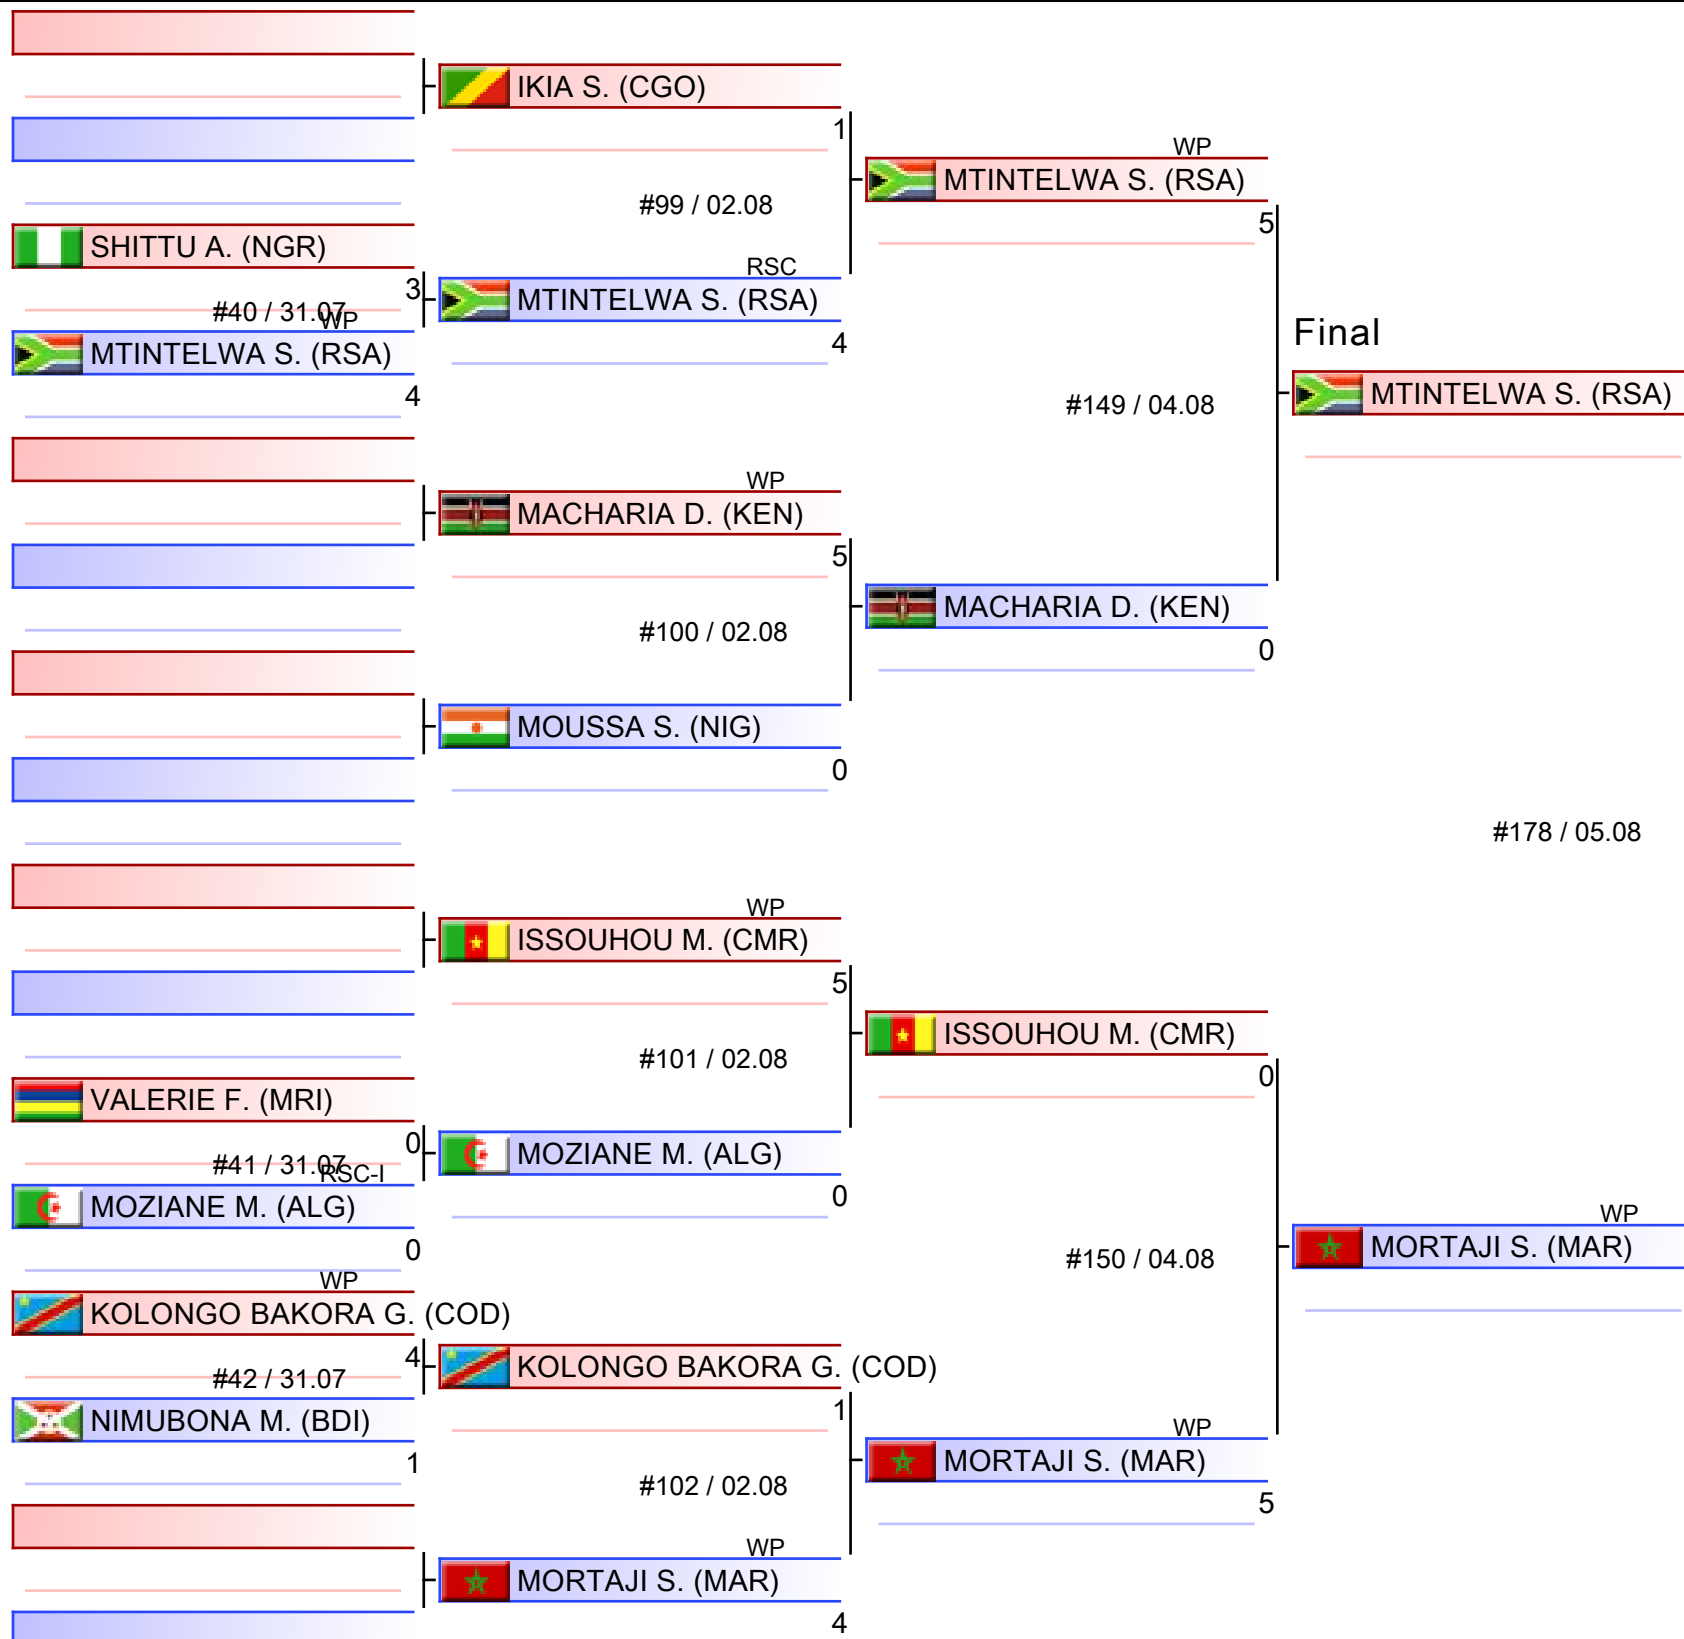

# Elite Men 46-48KG Minimum

AFBC Elite Men and Women Boxing Championships - YAOUNDE 2023, Yaounde, CMR

Ring

Pool  
1/1

1. LUSIZI LUBABALO (RSA)
2. WOUANG MARCIAL (CMR)
3. ISSUFO YASSINE NORDINE (MOZ)
3. TULEMBEKWA ZOLA LIVENS (COD)
5. ESSAADI HAMZA (MAR)
5. KALEMA JOSEPH (UGA)
5. KYALO ABEDNEGO (KEN)

# Elite Men 48-51KG Fly

AFBC Elite Men and Women Boxing Championships - YAOUNDE 2023, Yaounde, CMR

Ring

Pool  
1/1

#178 / 05.08

1. MORTAJI SAID (MAR)
2. MTINTELWA SINOVUYO (RSA)
3. MACHARIA DAVID KARANJA (KEN)
3. ISSOUHOU MOUHAMAN (CMR)
5. KOLONGO BAKORA GLOIRE (COD)
5. IKIA SYLVAIN STYVE (CGO)
5. MOUSSA SAHABI GADA (NIG)
5. MOZIANE MOHAMMED-ELAMIN (ALG)