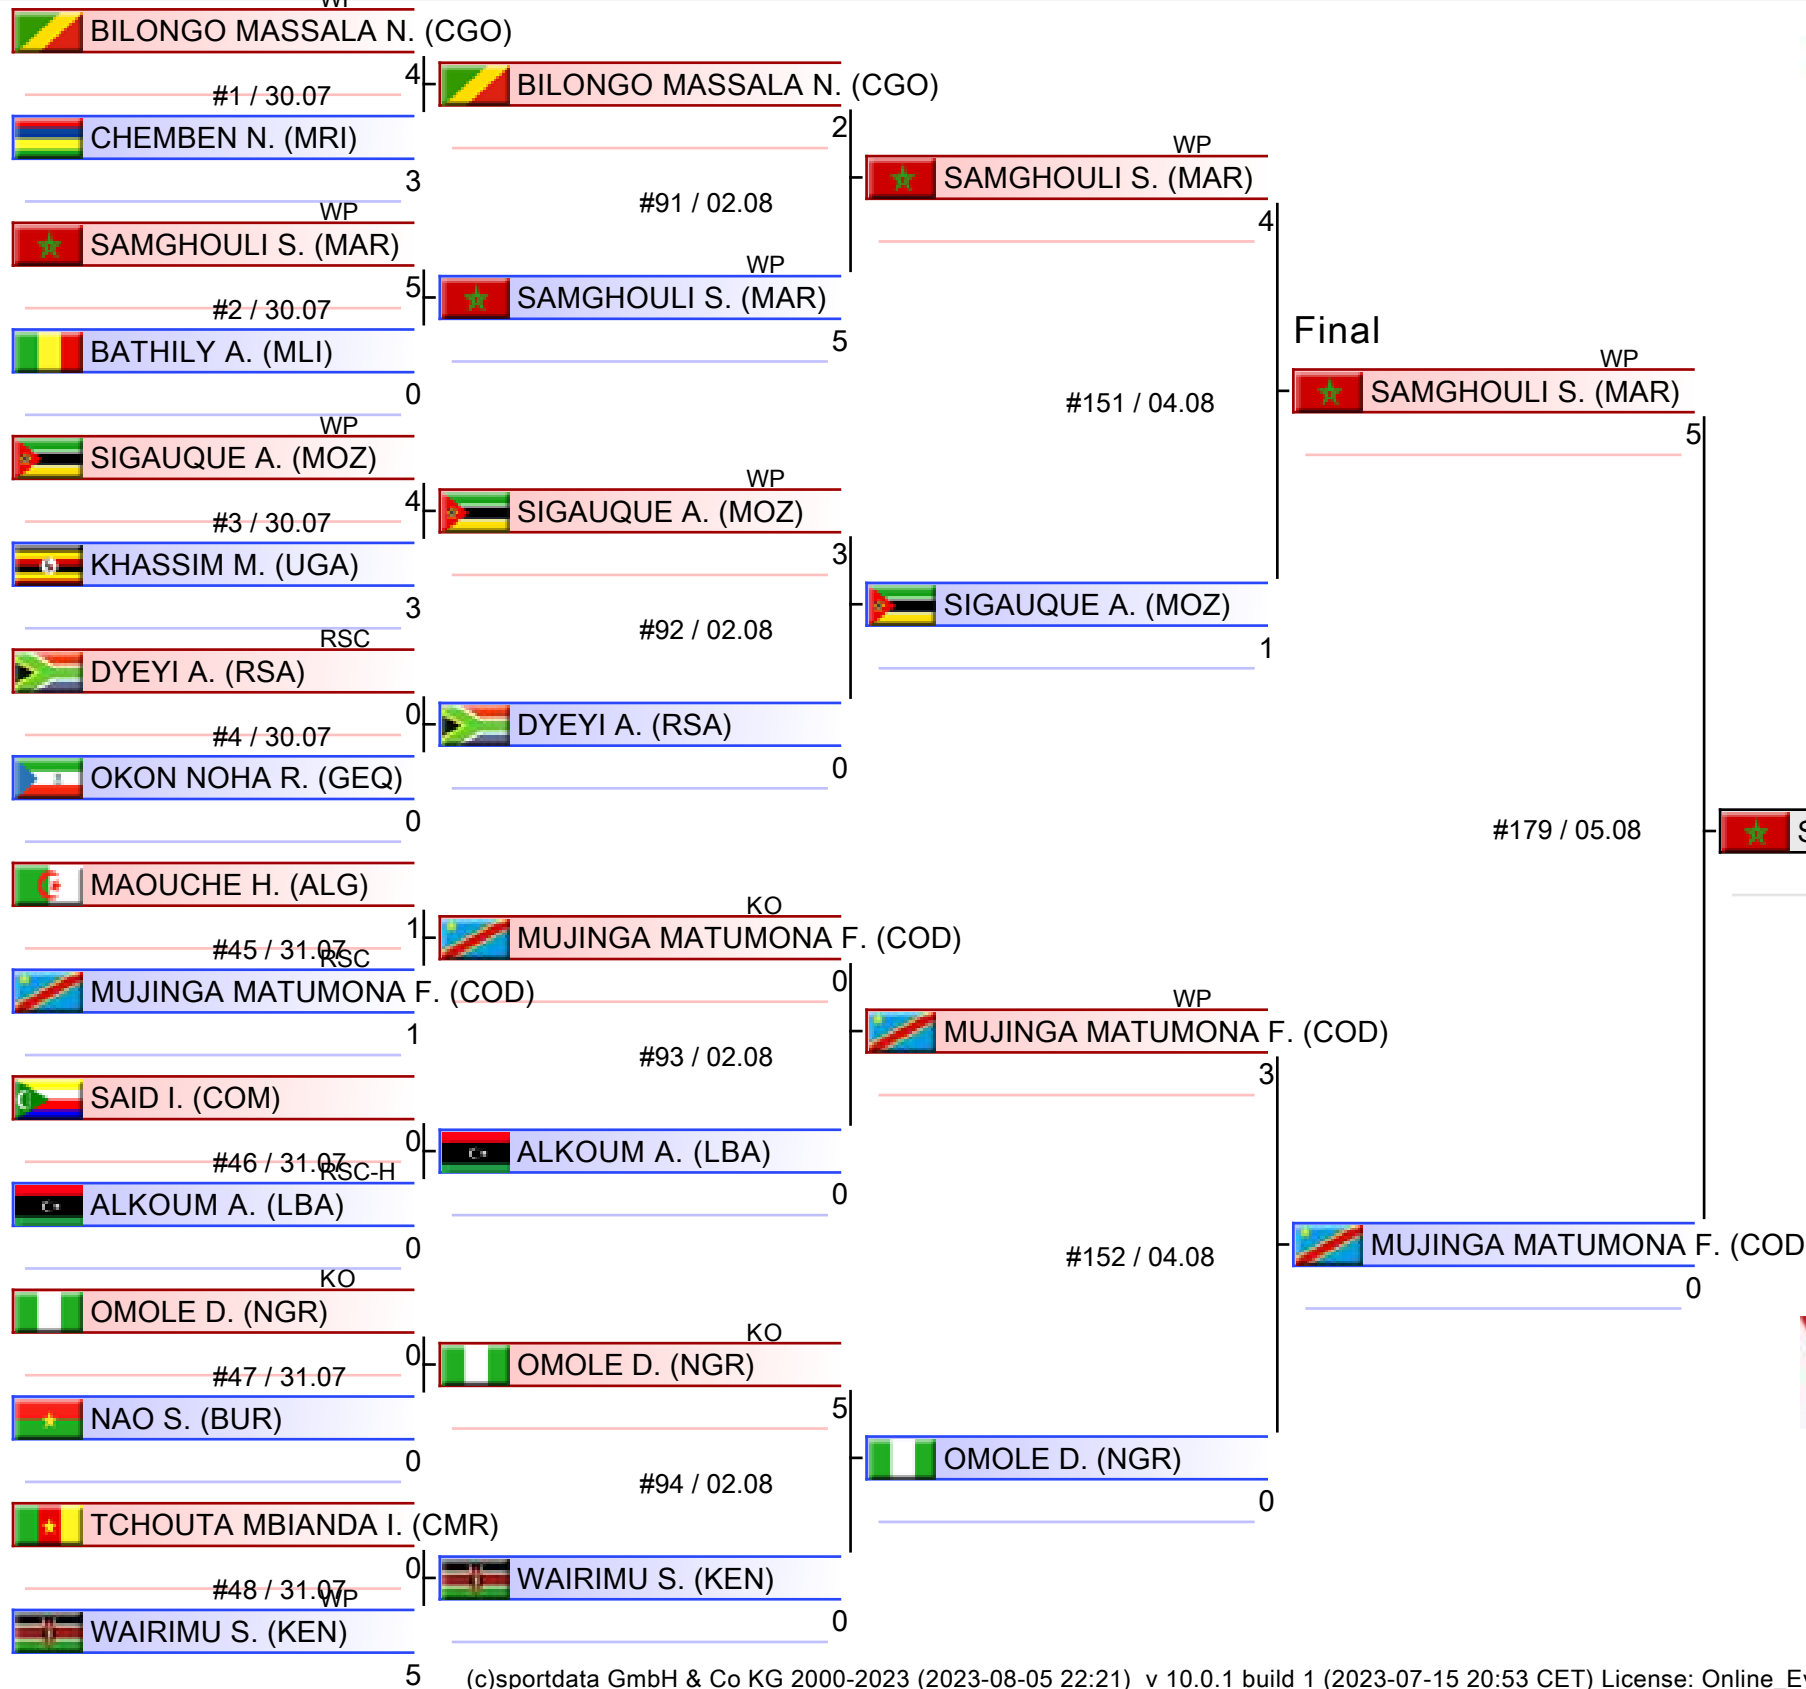

# Elite Men 48-51KG Fly

AFBC Elite Men and Women Boxing Championships - YAOUNDE 2023, Yaounde, CMR

Ring

Pool  
1/1

#178 / 05.08

1. MORTAJI SAID (MAR)
2. MTINTELWA SINOVUYO (RSA)
3. MACHARIA DAVID KARANJA (KEN)
3. ISSOUHOU MOUHAMAN (CMR)
5. KOLONGO BAKORA GLOIRE (COD)
5. IKIA SYLVAIN STYVE (CGO)
5. MOUSSA SAHABI GADA (NIG)
5. MOZIANE MOHAMMED-ELAMIN (ALG)

# Elite Men 51-54KG Bantam

AFBC Elite Men and Women Boxing Championships - YAOUNDE 2023, Yaounde, CMR

Ring

Pool  
1/1

1. AZOUI IMAD (MAR)
2. MOMBEY FRANCK STEVIE (GAB)
3. SOW PAPE MAMADOU (SEN)
3. HASSAN SHAFFI BAKARI (KEN)
5. NARCISSE MEVOAH MELONO (CMR)
5. BAKANA KOMBO (CGO)
5. ABDALLAH ABDALLAH MOHAMED (TAN)
5. KOYANZILI NAMBI (COD)

# Elite Men 54-57KG Feather

AFBC Elite Men and Women Boxing Championships - YAOUNDE 2023, Yaounde, CMR

Ring

Pool  
1/1

- |                                      |
|--------------------------------------|
| 1. SAMGHOULI SOULAIMANE (MAR)        |
| 2. MUJINGA MATUMONA FRAZIER (COD)    |
| 3. SIGAUQUE ARMANDO RUGOBERTO (MOZ)  |
| 3. OMOLE DOLAPO (NGR)                |
| 5. BILONGO MASSALA NELTHY WANT (CGO) |
| 5. ALKOUM AHMED (LBA)                |
| 5. DYEYI AMZOLELE (RSA)              |
| 5. WAIRIMU SAMUEL NJAU (KEN)         |