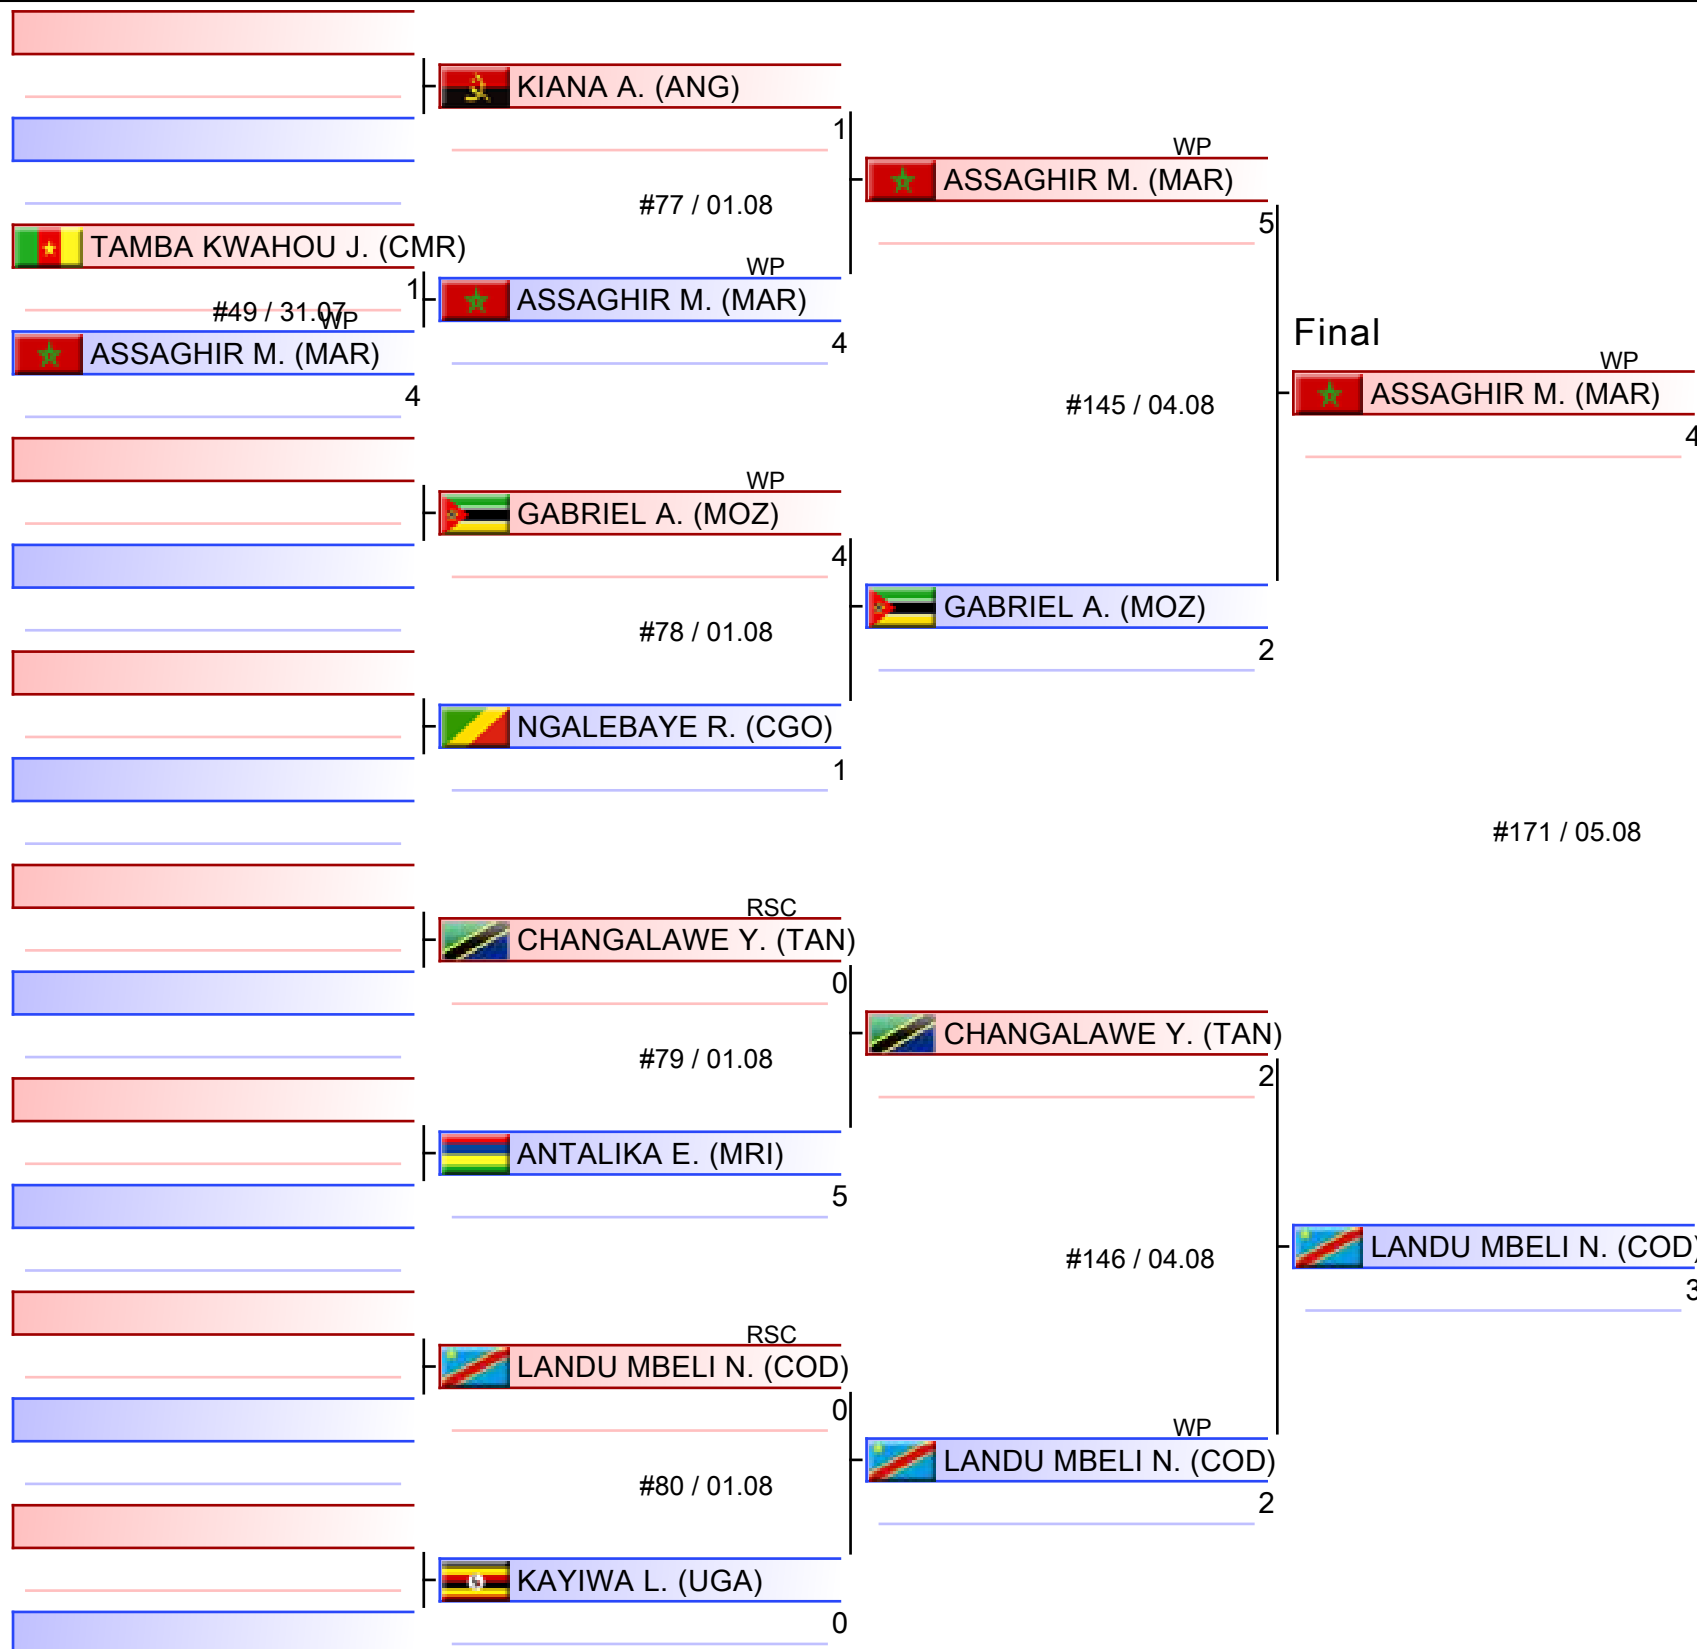

# Elite Men 71-75KG Middle

AFBC Elite Men and Women Boxing Championships - YAOUNDE 2023, Yaounde, CMR

Ring

Pool  
1/1

1. RABII MOHAMMED (MAR)
2. TSHAMA MWENKABWE DAVID (COD)
3. DIARRA MORO (MLI)
3. RONALD FAIZO OKELLO (UGA)
5. NGON A NGON BRANDONE (CMR)
5. NKUNDABANYANKA ILANKUNDA DANIEL (TAN)
5. ANTOINE JUNIOR ALPHONSE MENDY (SEN)
5. OBAMA MANGUE RAUL ABAGA (GEQ)

# Elite Men 75-80KG Light Heavy

AFBC Elite Men and Women Boxing Championships - YAOUNDE 2023, Yaounde, CMR

Ring

Pool  
1/1

1. PITA KABEJI PETER (COD)
2. NGAMISSENGUE MPI ANAUJEL (CGO)
3. OKAKA ROBERT NEHEMIAH (KEN)
3. KONATE SEYDINA MOUHAMED (SEN)
5. NEMOUCHI YOUNES (ALG)
5. FANCHETTE DASHEIL FABRICE (SEY)
5. FOTOUO TOTAP JUNIOR (CMR)
5. ALBARKOUS OSAMA (LBA)

# Elite Men 80-86KG Cruiser

AFBC Elite Men and Women Boxing Championships - YAOUNDE 2023, Yaounde, CMR

Ring

Pool  
1/1

- |  |
|--|
| 1. ASSAGHIR MOHAMED (MAR)              |
| 2. LANDU MBELI NATHAN (COD)            |
| 3. GABRIEL ALBINO JULIO (MOZ)          |
| 3. CHANGALAWE YUSUF LUCASI (TAN)       |
| 5. KIANA ADRIANO (ANG)                 |
| 5. KAYIWA LAWRENCE (UGA)               |
| 5. NGALEBAYE RODRIGUE (CGO)            |
| 5. ANTALIKA EMMANUEL DYLAN HENRI (MRI) |