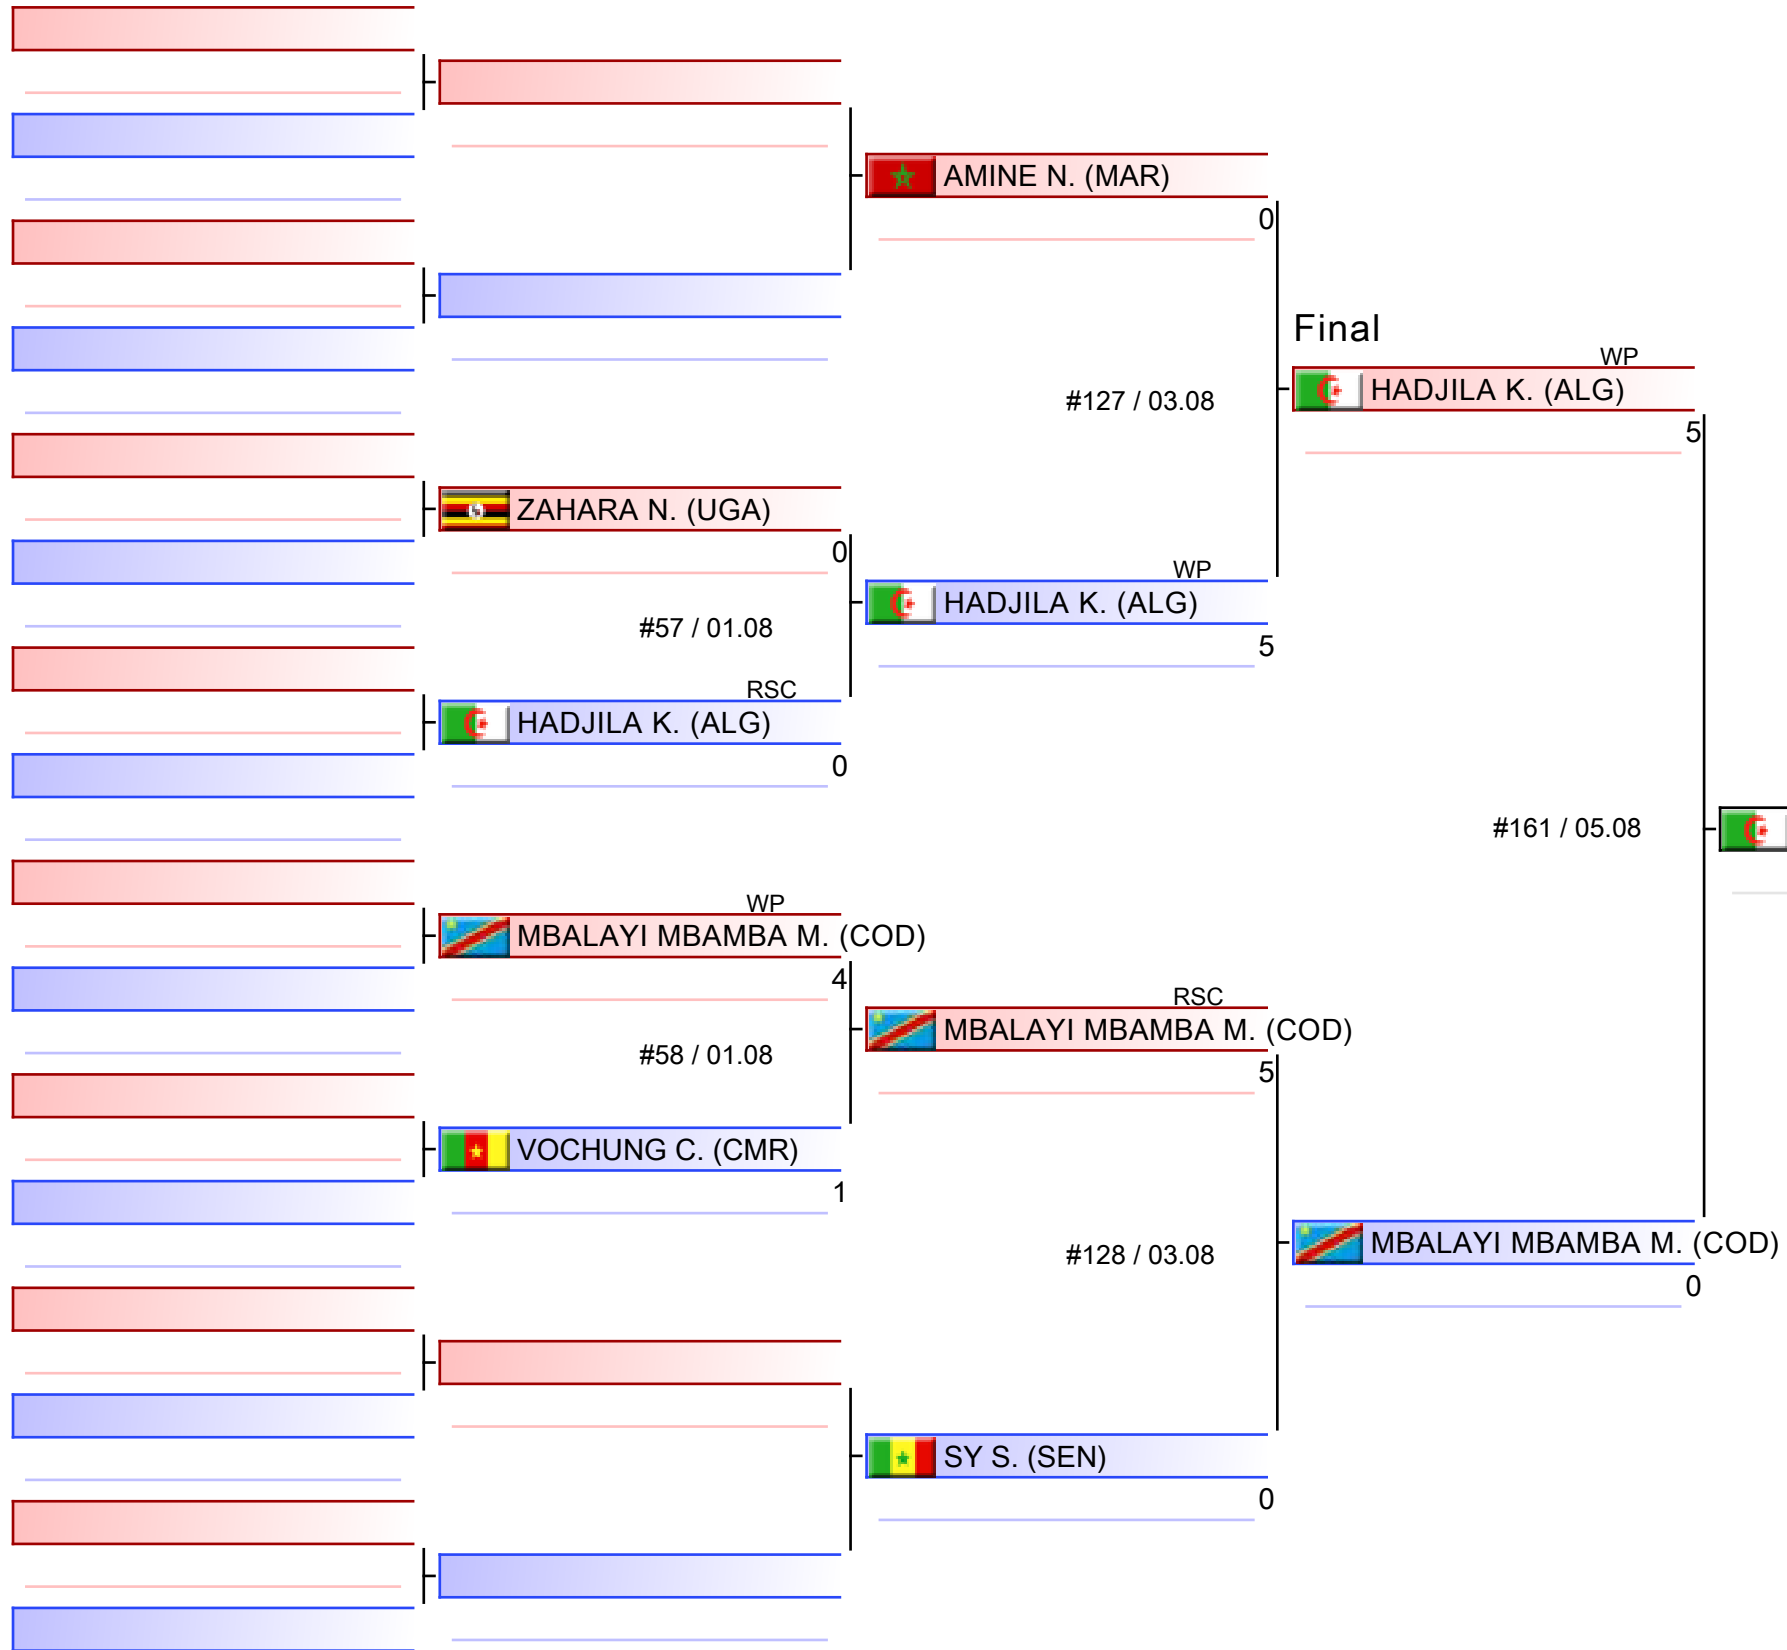

# Elite Women 52-54KG Bantam

AFBC Elite Men and Women Boxing Championships - YAOUNDE 2023, Yaounde, CMR

Ring

Pool  
1/1

1. BERTAL WIDAD (MAR)
2. ABDELKADER HEDJALA FATMA ZOHRA (ALG)
3. MACARINGUE BENILDE REGINA FERNANDO (MOZ)
3. FAKI AMINA MARTHA (KEN)
5. NDAW NDÈYE (SEN)
5. NAJJEMBA NADIA (UGA)
5. HAVYARIMANA ORNELLA (BDI)
5. SIBISI LETHOKUHLE (RSA)

# Elite Women 54-57KG Feather

AFBC Elite Men and Women Boxing Championships - YAOUNDE 2023, Yaounde, CMR

Ring

Pool  
1/1

1. SAKOBI MATSHU MARCELAT (COD)
2. KHOULOU D. (TUN)
3. DORINE STEPHANE MAMBOU (CMR)
3. HLIOUI NOUHAILA (MAR)
5. DIALLO DIEYNABOU (SEN)
5. SELMOUNI CHAHIRA (ALG)
5. NDHGIRE SHARUA (UGA)

# Elite Women 57-60KG Light

AFBC Elite Men and Women Boxing Championships - YAOUNDE 2023, Yaounde, CMR

Ring

Pool  
1/1

#161 / 05.08

HADJILA K. (ALG)

1. HADJILA KHELIF (ALG)
2. MBALAYI MBAMBA MERVEILLE (COD)
3. AMINE NISRINE (MAR)
3. SY SAGAR (SEN)
5. ZAHARA NANDAWULA (UGA)
5. VOCHUNG CLODIA SHIVABO (CMR)