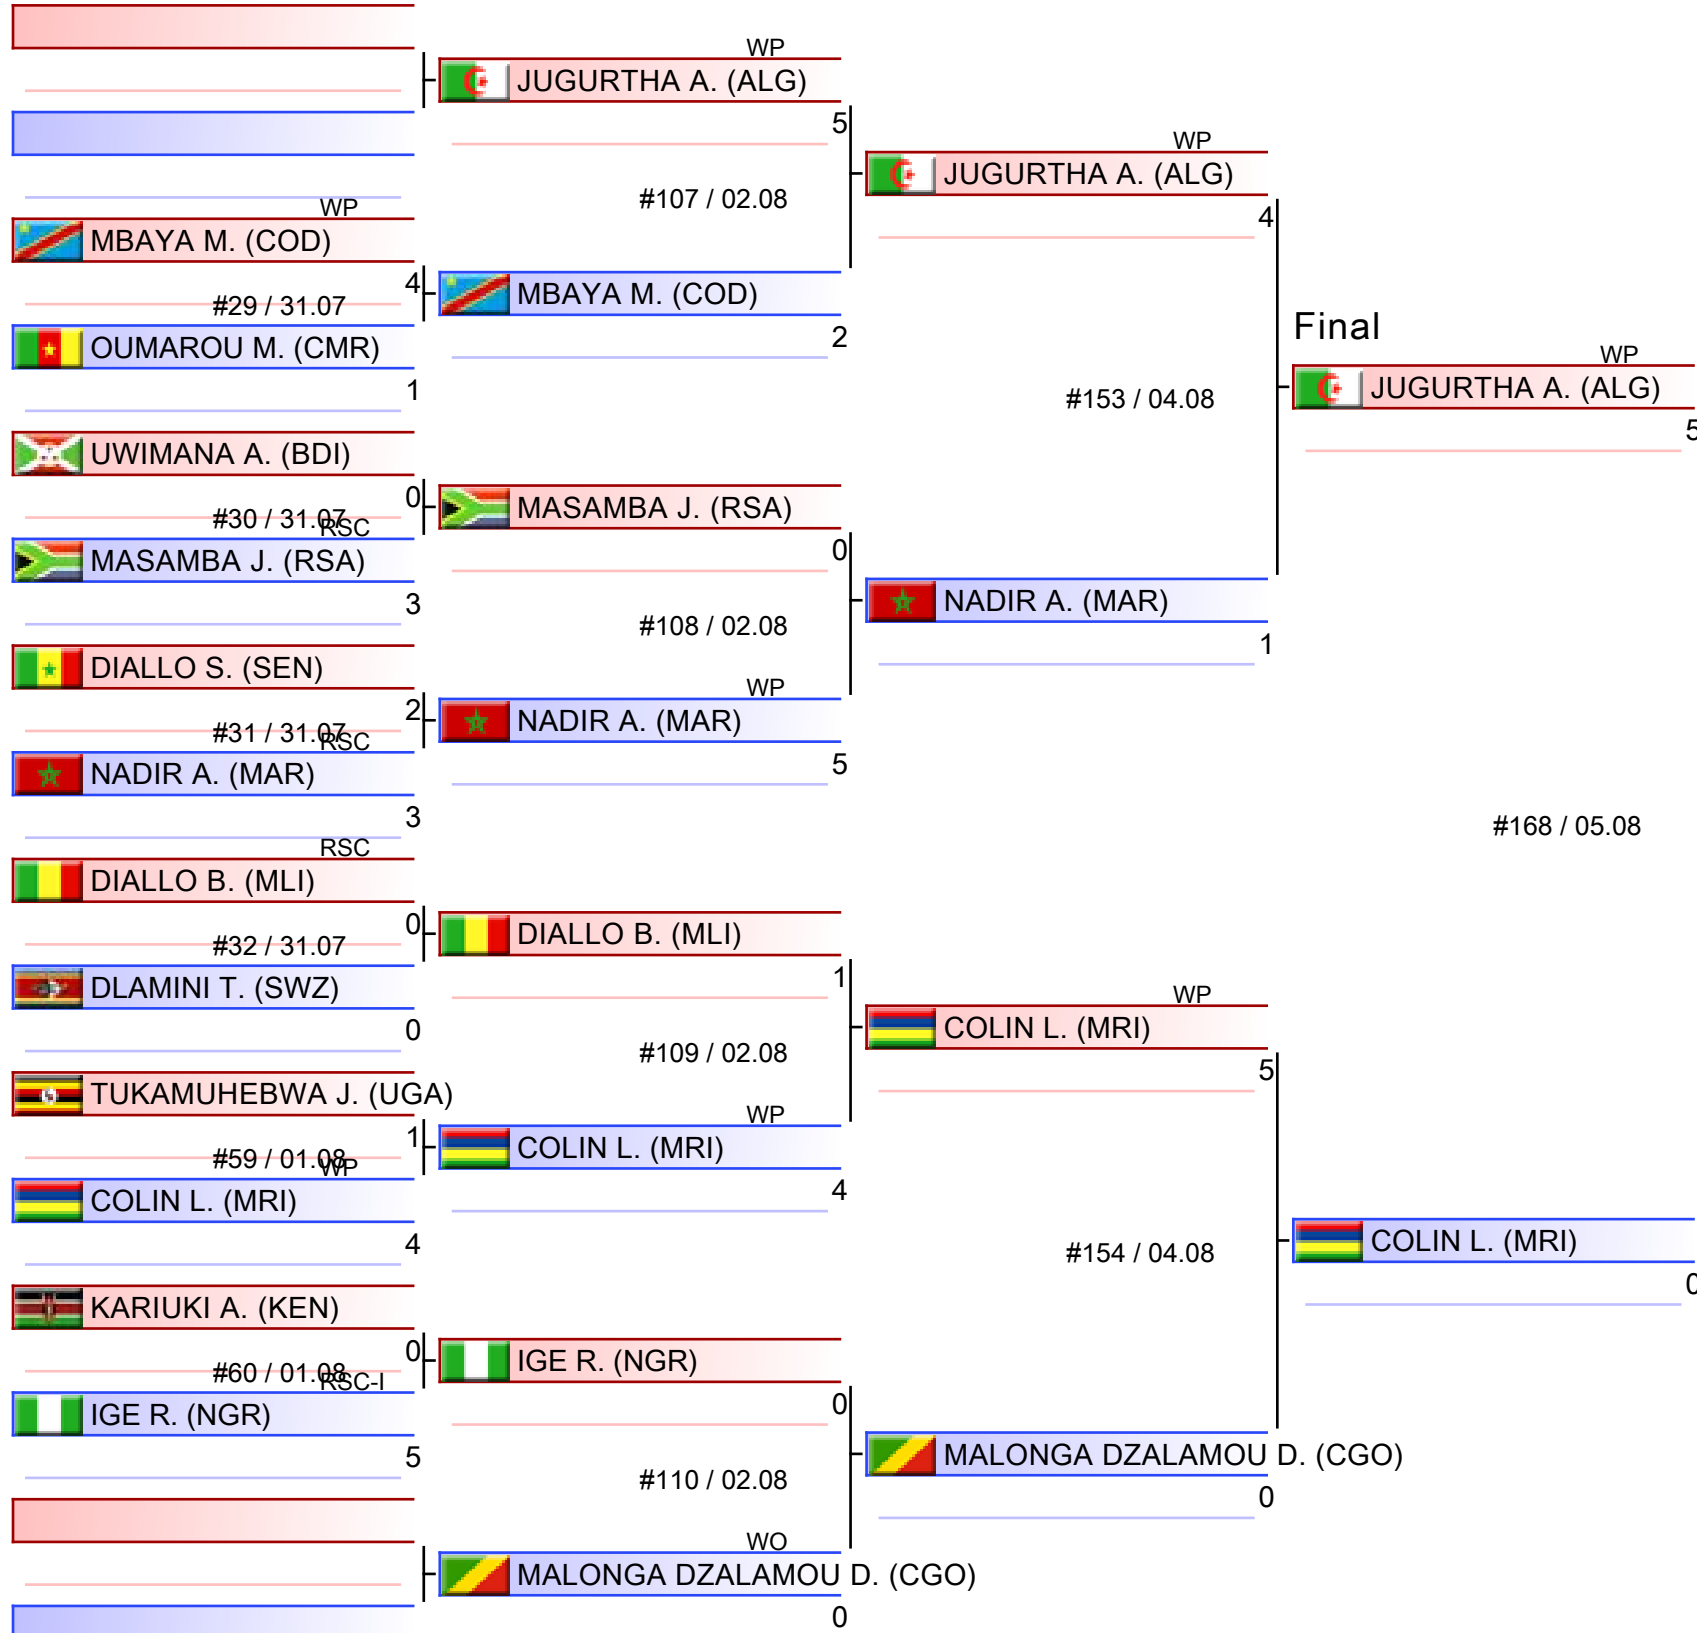

# Elite Men 54-57KG Feather

AFBC Elite Men and Women Boxing Championships - YAOUNDE 2023, Yaounde, CMR

Ring

Pool  
1/1

- |                                      |
|--------------------------------------|
| 1. SAMGHOULI SOULAIMANE (MAR)        |
| 2. MUJINGA MATUMONA FRAZIER (COD)    |
| 3. SIGAUQUE ARMANDO RUGOBERTO (MOZ)  |
| 3. OMOLE DOLAPO (NGR)                |
| 5. BILONGO MASSALA NELTHY WANT (CGO) |
| 5. ALKOUM AHMED (LBA)                |
| 5. DYEYI AMZOLELE (RSA)              |
| 5. WAIRIMU SAMUEL NJAU (KEN)         |

# Elite Men 57-60KG Light

AFBC Elite Men and Women Boxing Championships - YAOUNDE 2023, Yaounde, CMR

Ring

Pool  
1/1

1. SOGCWAYI SANELE (RSA)
2. SSALI AMIRI WASSWA (UGA)
3. KITANGILA MWEBE IDRIS (COD)
3. AYARI SAIEFEDDINE (TUN)
5. ALAIN CHRISTIAN SANGUE (CMR)
5. NABA OUSMANE (BUR)
5. RADJAY MOHAMED YOUSOUF (COM)
5. DIOP SERIGNE ABDOU MBACKÉ (SEN)

# Elite Men 60-63.5KG Light Welter

AFBC Elite Men and Women Boxing Championships - YAOUNDE 2023, Yaounde, CMR

Ring

Pool  
1/1

1. JUGURTHA AIT BEKA (ALG)
2. COLIN LOUIS RICHARNO (MRI)
3. NADIR ABDELHAQ (MAR)
3. MALONGA DZALAMOU DIVAL FORELE (CGO)
5. MBAYA MULUMBA (COD)
5. DIALLO BABARI (MLI)
5. MASAMBA JOHN PAUL (RSA)
5. IGE RIDWAN (NGR)