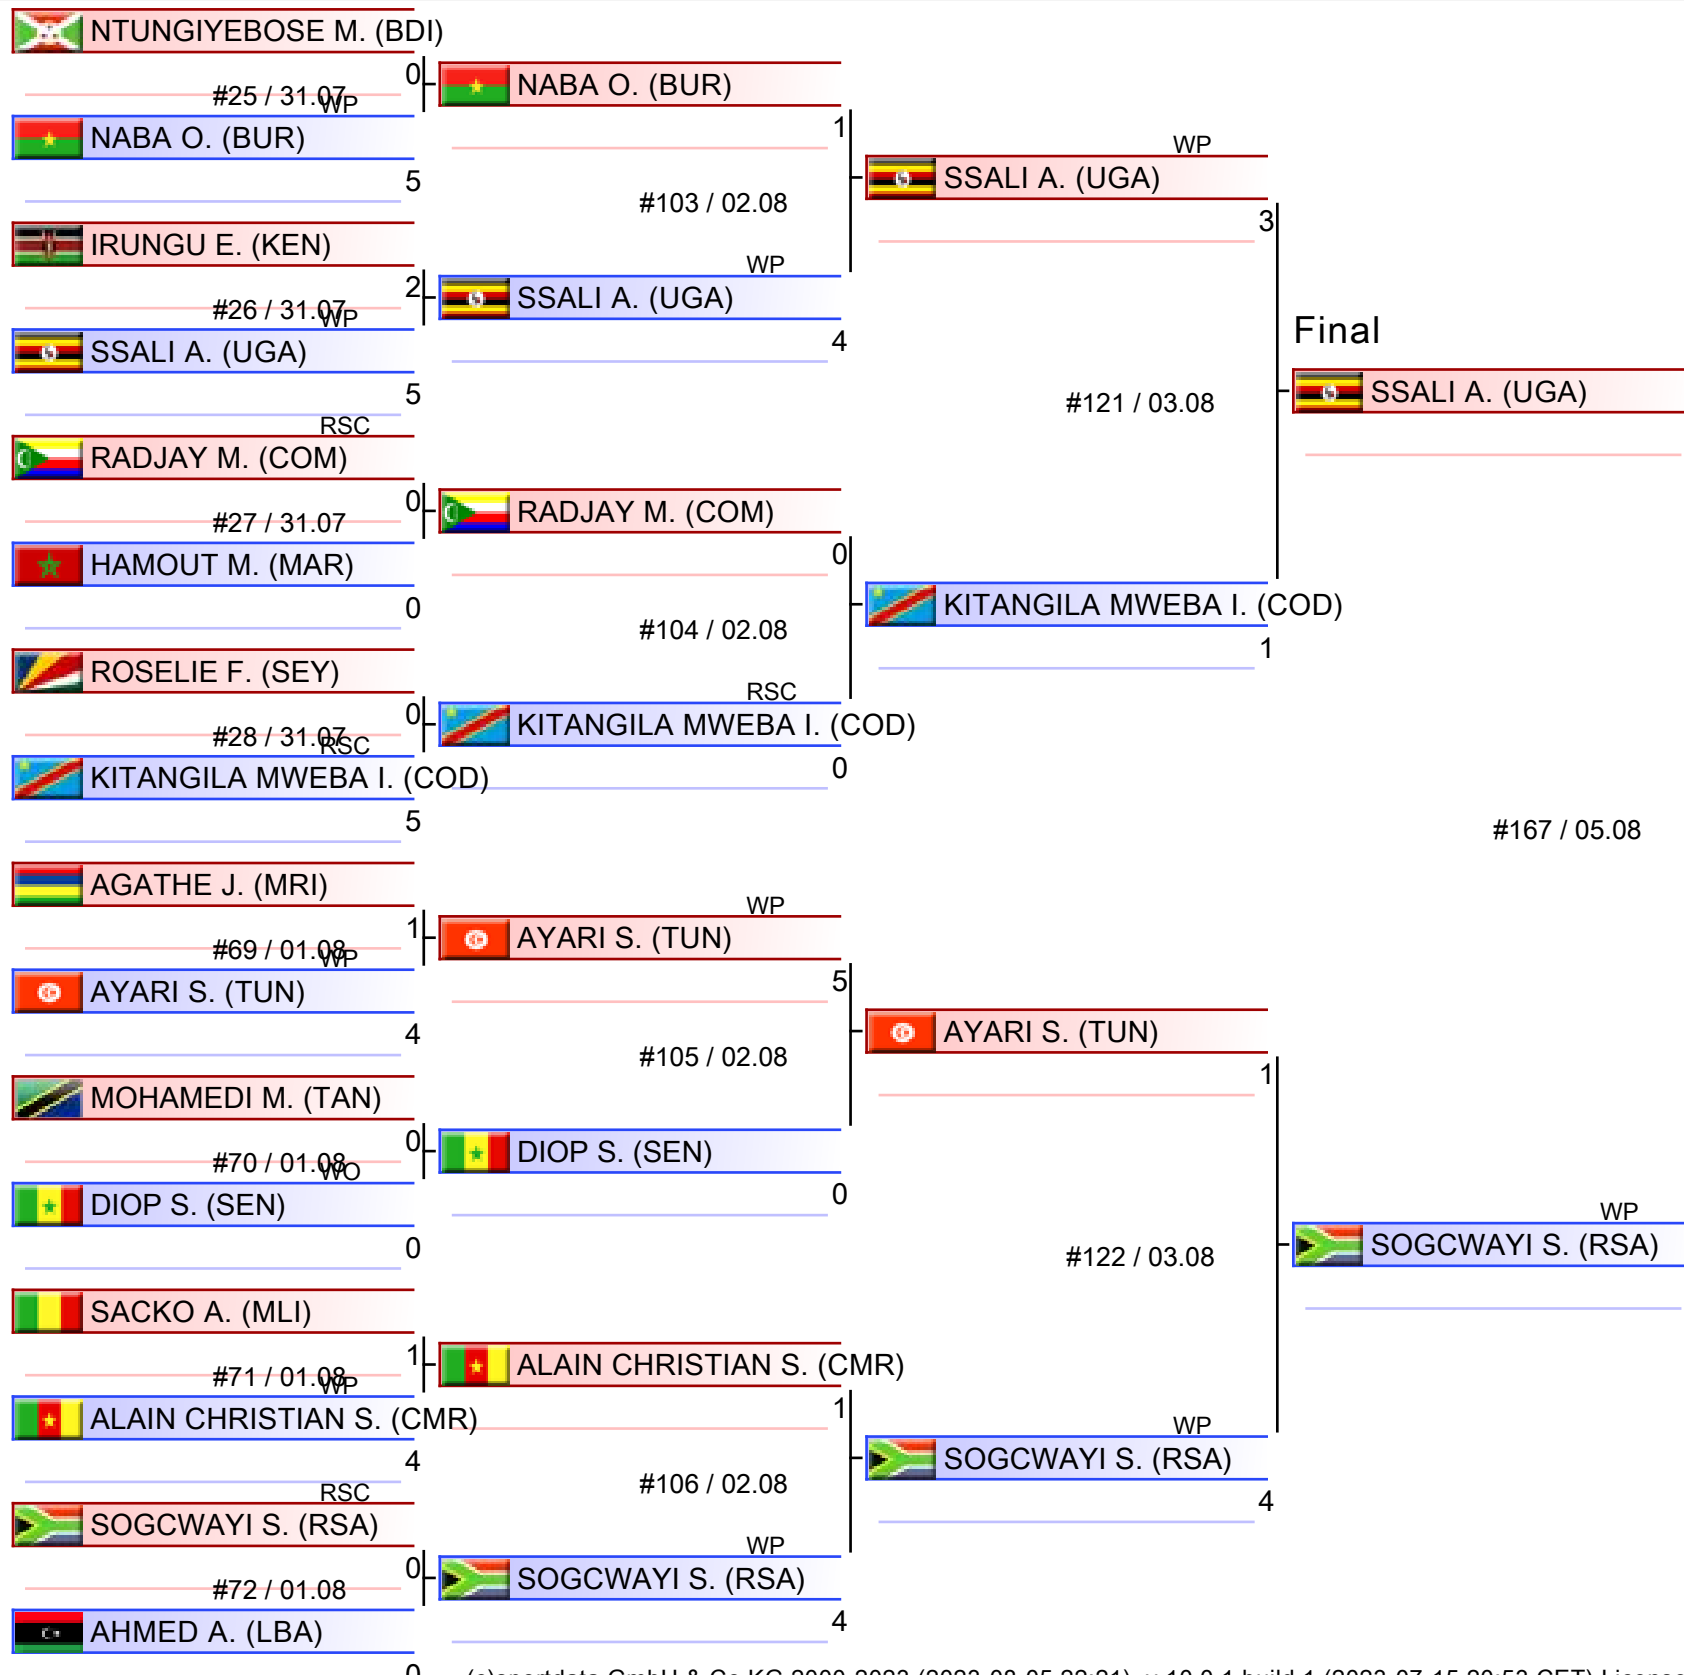

# Elite Men 54-57KG Feather

AFBC Elite Men and Women Boxing Championships - YAOUNDE 2023, Yaounde, CMR

Ring

Pool  
1/1

- |                                      |
|--------------------------------------|
| 1. SAMGHOULI SOULAIMANE (MAR)        |
| 2. MUJINGA MATUMONA FRAZIER (COD)    |
| 3. SIGAUQUE ARMANDO RUGOBERTO (MOZ)  |
| 3. OMOLE DOLAPO (NGR)                |
| 5. BILONGO MASSALA NELTHY WANT (CGO) |
| 5. ALKOUM AHMED (LBA)                |
| 5. DYEYI AMZOLELE (RSA)              |
| 5. WAIRIMU SAMUEL NJAU (KEN)         |

# Elite Men 57-60KG Light

AFBC Elite Men and Women Boxing Championships - YAOUNDE 2023, Yaounde, CMR

Ring

Pool  
1/1

1. SOGCWAYI SANELE (RSA)
2. SSALI AMIRI WASSWA (UGA)
3. KITANGILA MWEBE IDRIS (COD)
3. AYARI SAIEFEDDINE (TUN)
5. ALAIN CHRISTIAN SANGUE (CMR)
5. NABA OUSMANE (BUR)
5. RADJAY MOHAMED YOUSOUF (COM)
5. DIOP SERIGNE ABDOU MBACKÉ (SEN)