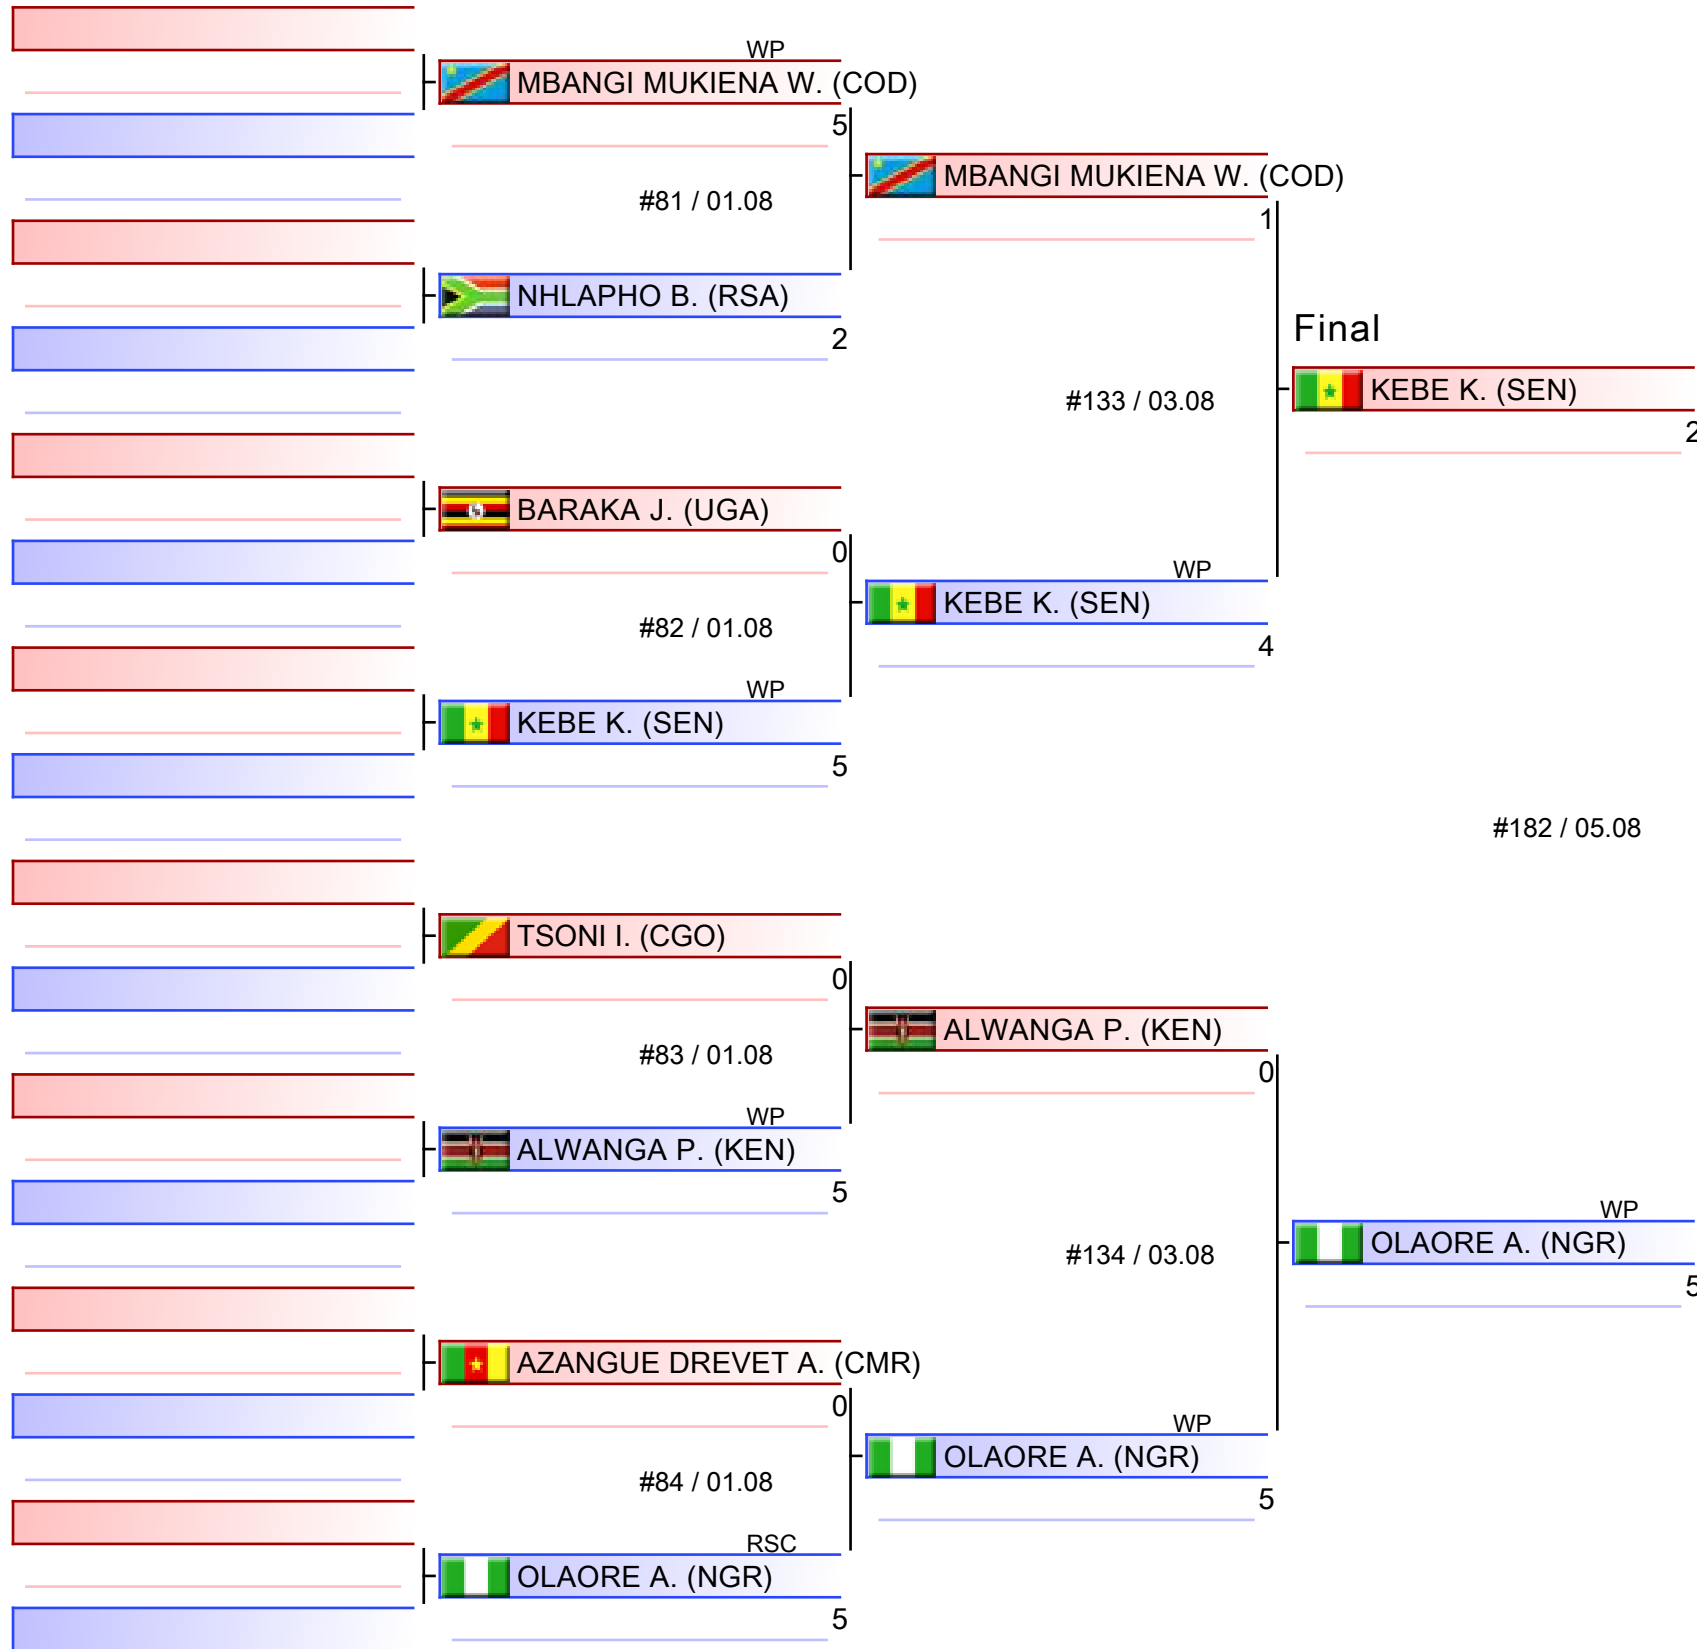

# Elite Men 80-86KG Cruiser

AFBC Elite Men and Women Boxing Championships - YAOUNDE 2023, Yaounde, CMR

Ring

Pool  
1/1

- |  |
|--|
| 1. ASSAGHIR MOHAMED (MAR)              |
| 2. LANDU MBELI NATHAN (COD)            |
| 3. GABRIEL ALBINO JULIO (MOZ)          |
| 3. CHANGALAWE YUSUF LUCASI (TAN)       |
| 5. KIANA ADRIANO (ANG)                 |
| 5. KAYIWA LAWRENCE (UGA)               |
| 5. NGALEBAYE RODRIGUE (CGO)            |
| 5. ANTALIKA EMMANUEL DYLAN HENRI (MRI) |

# Elite Men 86-92KG Heavy

AFBC Elite Men and Women Boxing Championships - YAOUNDE 2023, Yaounde, CMR

Ring

Pool  
1/1

1. OLAORE ADAMS (NGR)
2. KEBE KARAMBA (SEN)
3. MBANGI MUKIENA WILLIAM (COD)
3. ALWANGA PETER ABUTI (KEN)
5. AZANGUE DREVET ARNOLD (CMR)
5. BARAKA JAMES (UGA)
5. NHLAPHO BONGINKOSI (RSA)
5. TSONI ICHA BALTAZARD (CGO)