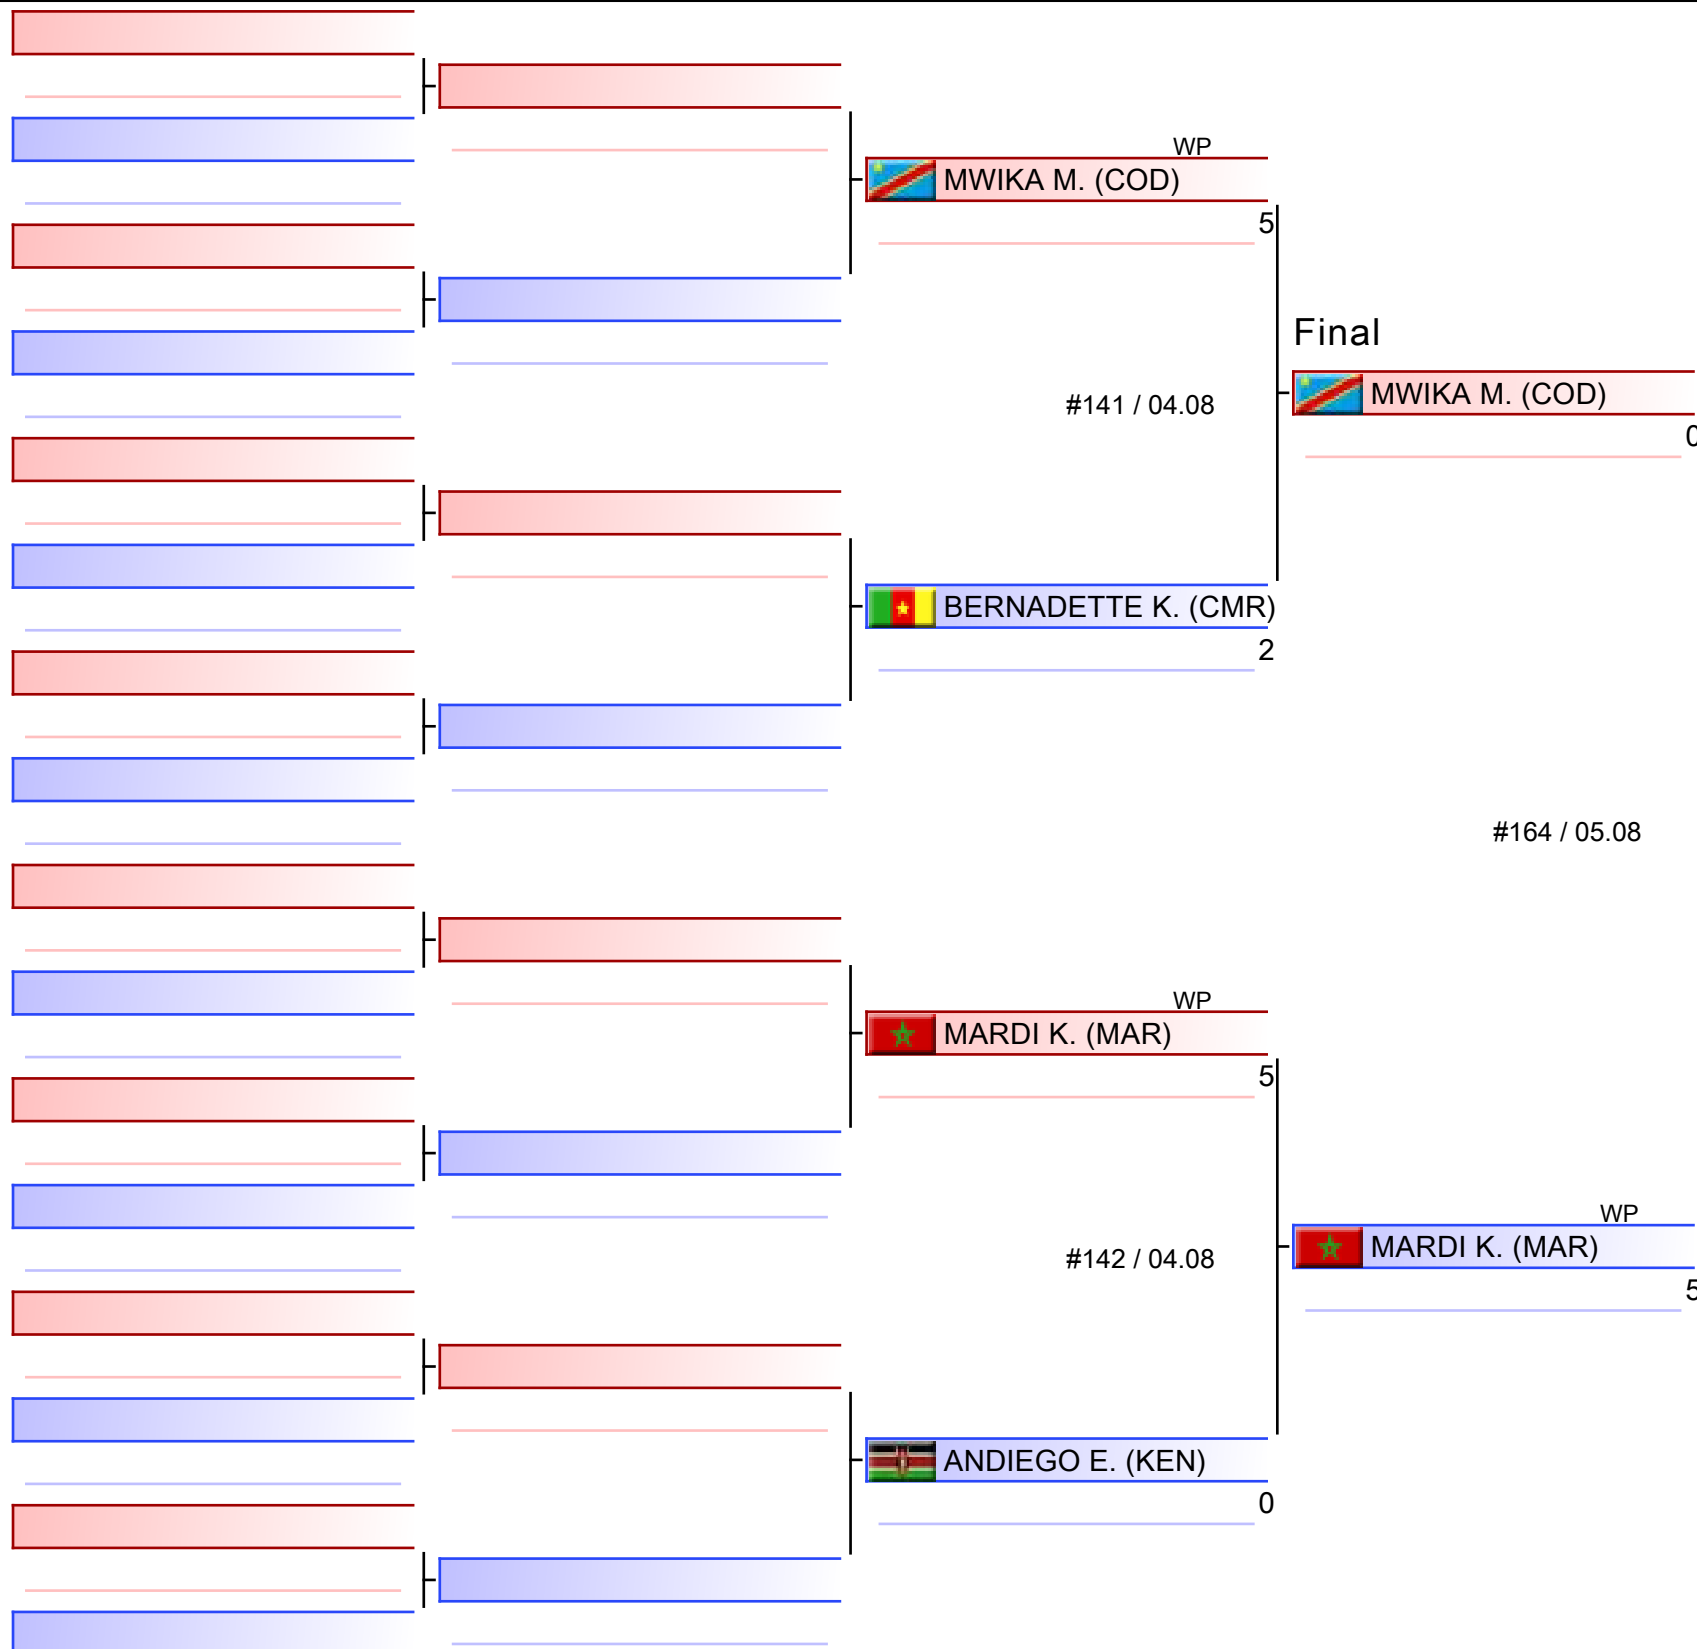

# Elite Women 70-75KG Middle

AFBC Elite Men and Women Boxing Championships - YAOUNDE 2023, Yaounde, CMR

Ring

Pool  
1/1

1. GRAMANE RADY ADOSINDA (MOZ)
2. MBATA PATRICIA (NGR)
3. LENOU BALEMAKEN CHEPE (CMR)
3. SITHOLE MKATEKO MURIEL (RSA)