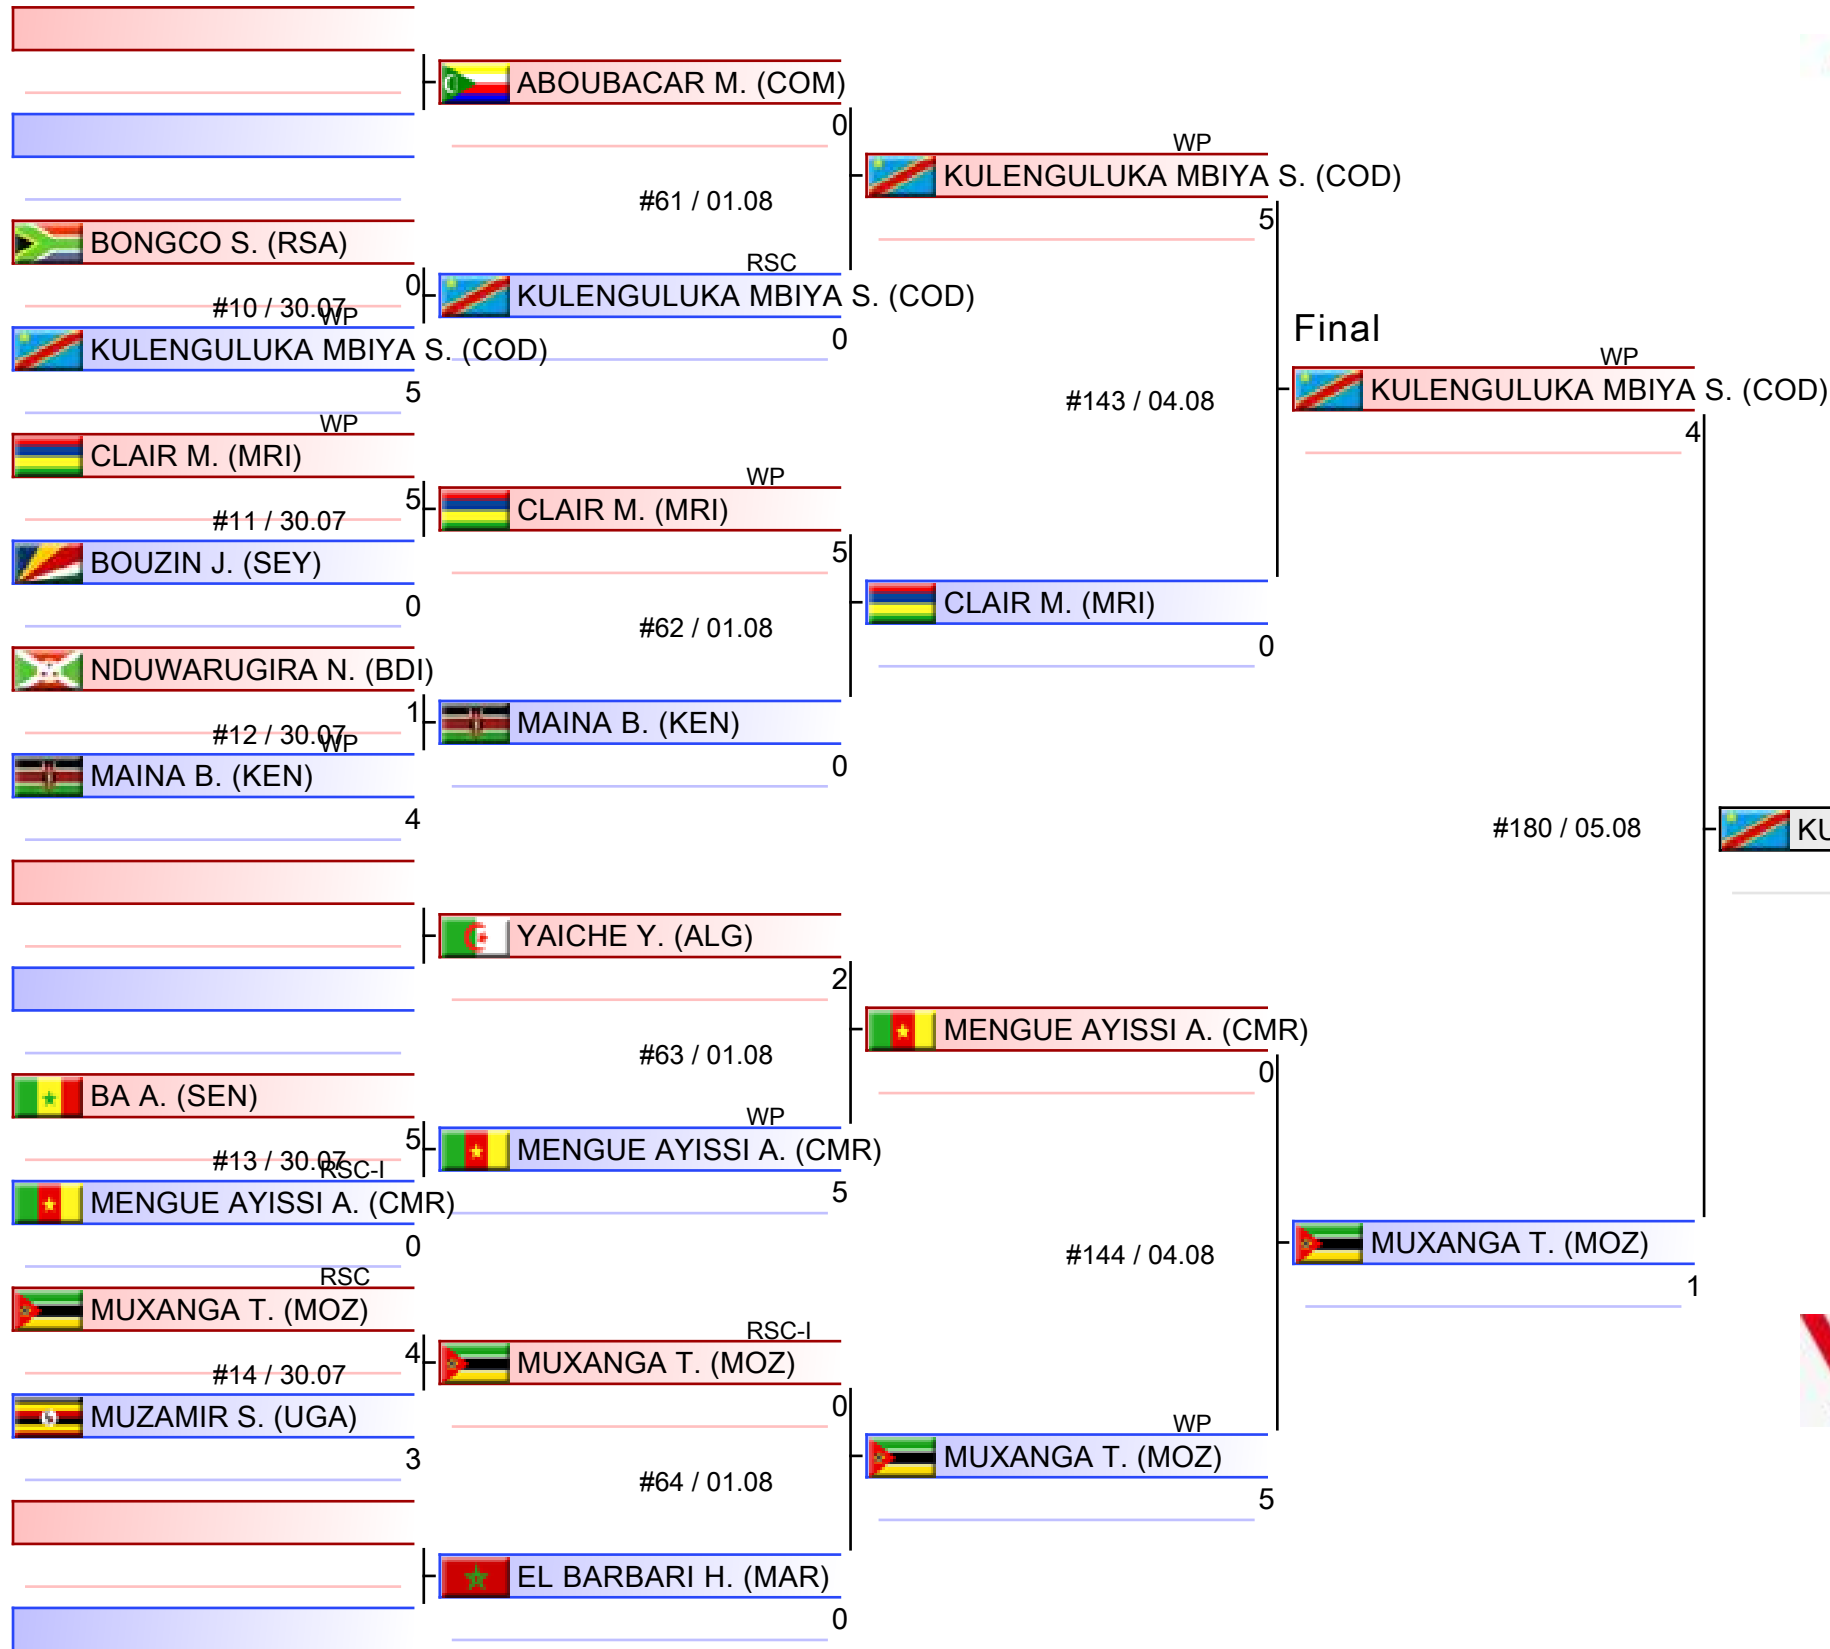

# Elite Men 60-63.5KG Light Welter

AFBC Elite Men and Women Boxing Championships - YAOUNDE 2023, Yaounde, CMR

Ring

Pool  
1/1

1. JUGURTHA AIT BEKA (ALG)
2. COLIN LOUIS RICHARNO (MRI)
3. NADIR ABDELHAQ (MAR)
3. MALONGA DZALAMOU DIVAL FORELE (CGO)
5. MBAYA MULUMBA (COD)
5. DIALLO BABARI (MLI)
5. MASAMBA JOHN PAUL (RSA)
5. IGE RIDWAN (NGR)

# Elite Men 63.5-67KG Welter

AFBC Elite Men and Women Boxing Championships - YAOUNDE 2023, Yaounde, CMR

Ring

Pool  
1/1

- |                                   |
|-----------------------------------|
| 1. ZENGALA MALENGA BONIFACE (COD) |
| 2. MARIME BERNARDO DELFINA (MOZ)  |
| 3. UKASHA MATOVU (UGA)            |
| 3. JEAN JUNIOR MESSI ELIME (CMR)  |
| 5. TOUSSA GHOLAM (MAR)            |
| 5. ROUAMBA OUMAROU (BUR)          |
| 5. DIOP CHEIKH TIDIANE (SEN)      |
| 5. IRAKOZE RALLY (BDI)            |

# Elite Men 67-71KG Light Middle

AFBC Elite Men and Women Boxing Championships - YAOUNDE 2023, Yaounde, CMR

Ring

Pool  
1/1

1. KULENGULUKA MBIYA STEVE (COD)
2. MUXANGA TIAGO OSORIO (MOZ)
3. CLAIR MERVEN (MRI)
3. MENGUE AYISSI ALBERT (CMR)
5. ABOUBACAR MOHAMED (COM)
5. EL BARBARI HAMZA (MAR)
5. MAINA BONIFACE MOGUNDE (KEN)
5. YAICHE YUCEF ISLAM (ALG)