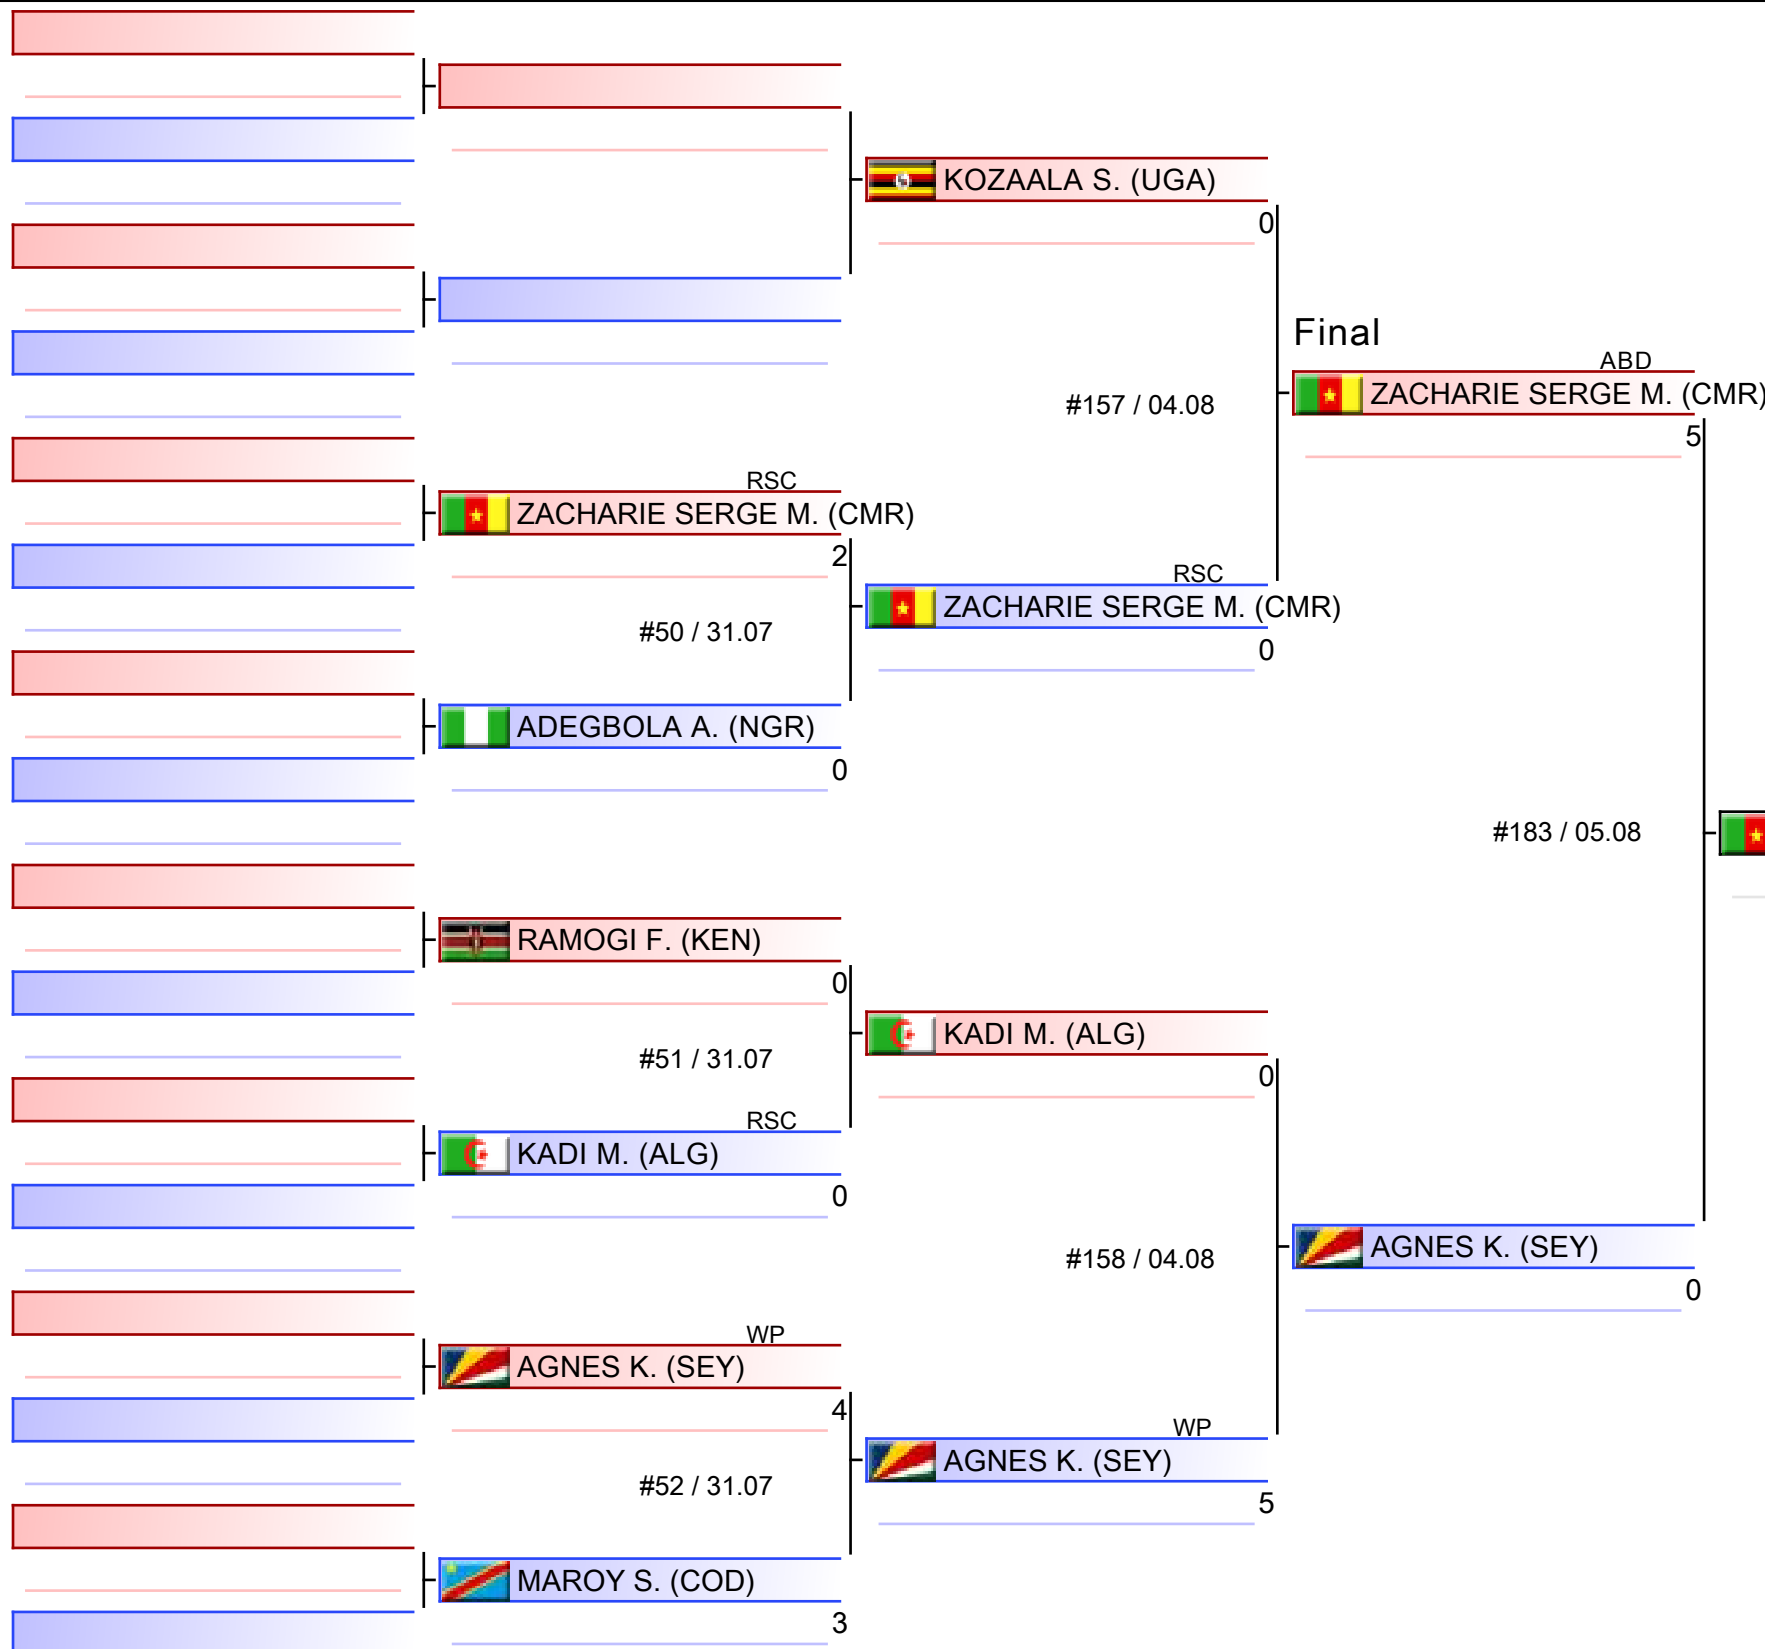

# Elite Men 86-92KG Heavy

AFBC Elite Men and Women Boxing Championships - YAOUNDE 2023, Yaounde, CMR

Ring

Pool  
1/1

1. OLAORE ADAMS (NGR)
2. KEBE KARAMBA (SEN)
3. MBANGI MUKIENA WILLIAM (COD)
3. ALWANGA PETER ABUTI (KEN)
5. AZANGUE DREVET ARNOLD (CMR)
5. BARAKA JAMES (UGA)
5. NHLAPHO BONGINKOSI (RSA)
5. TSONI ICHA BALTAZARD (CGO)