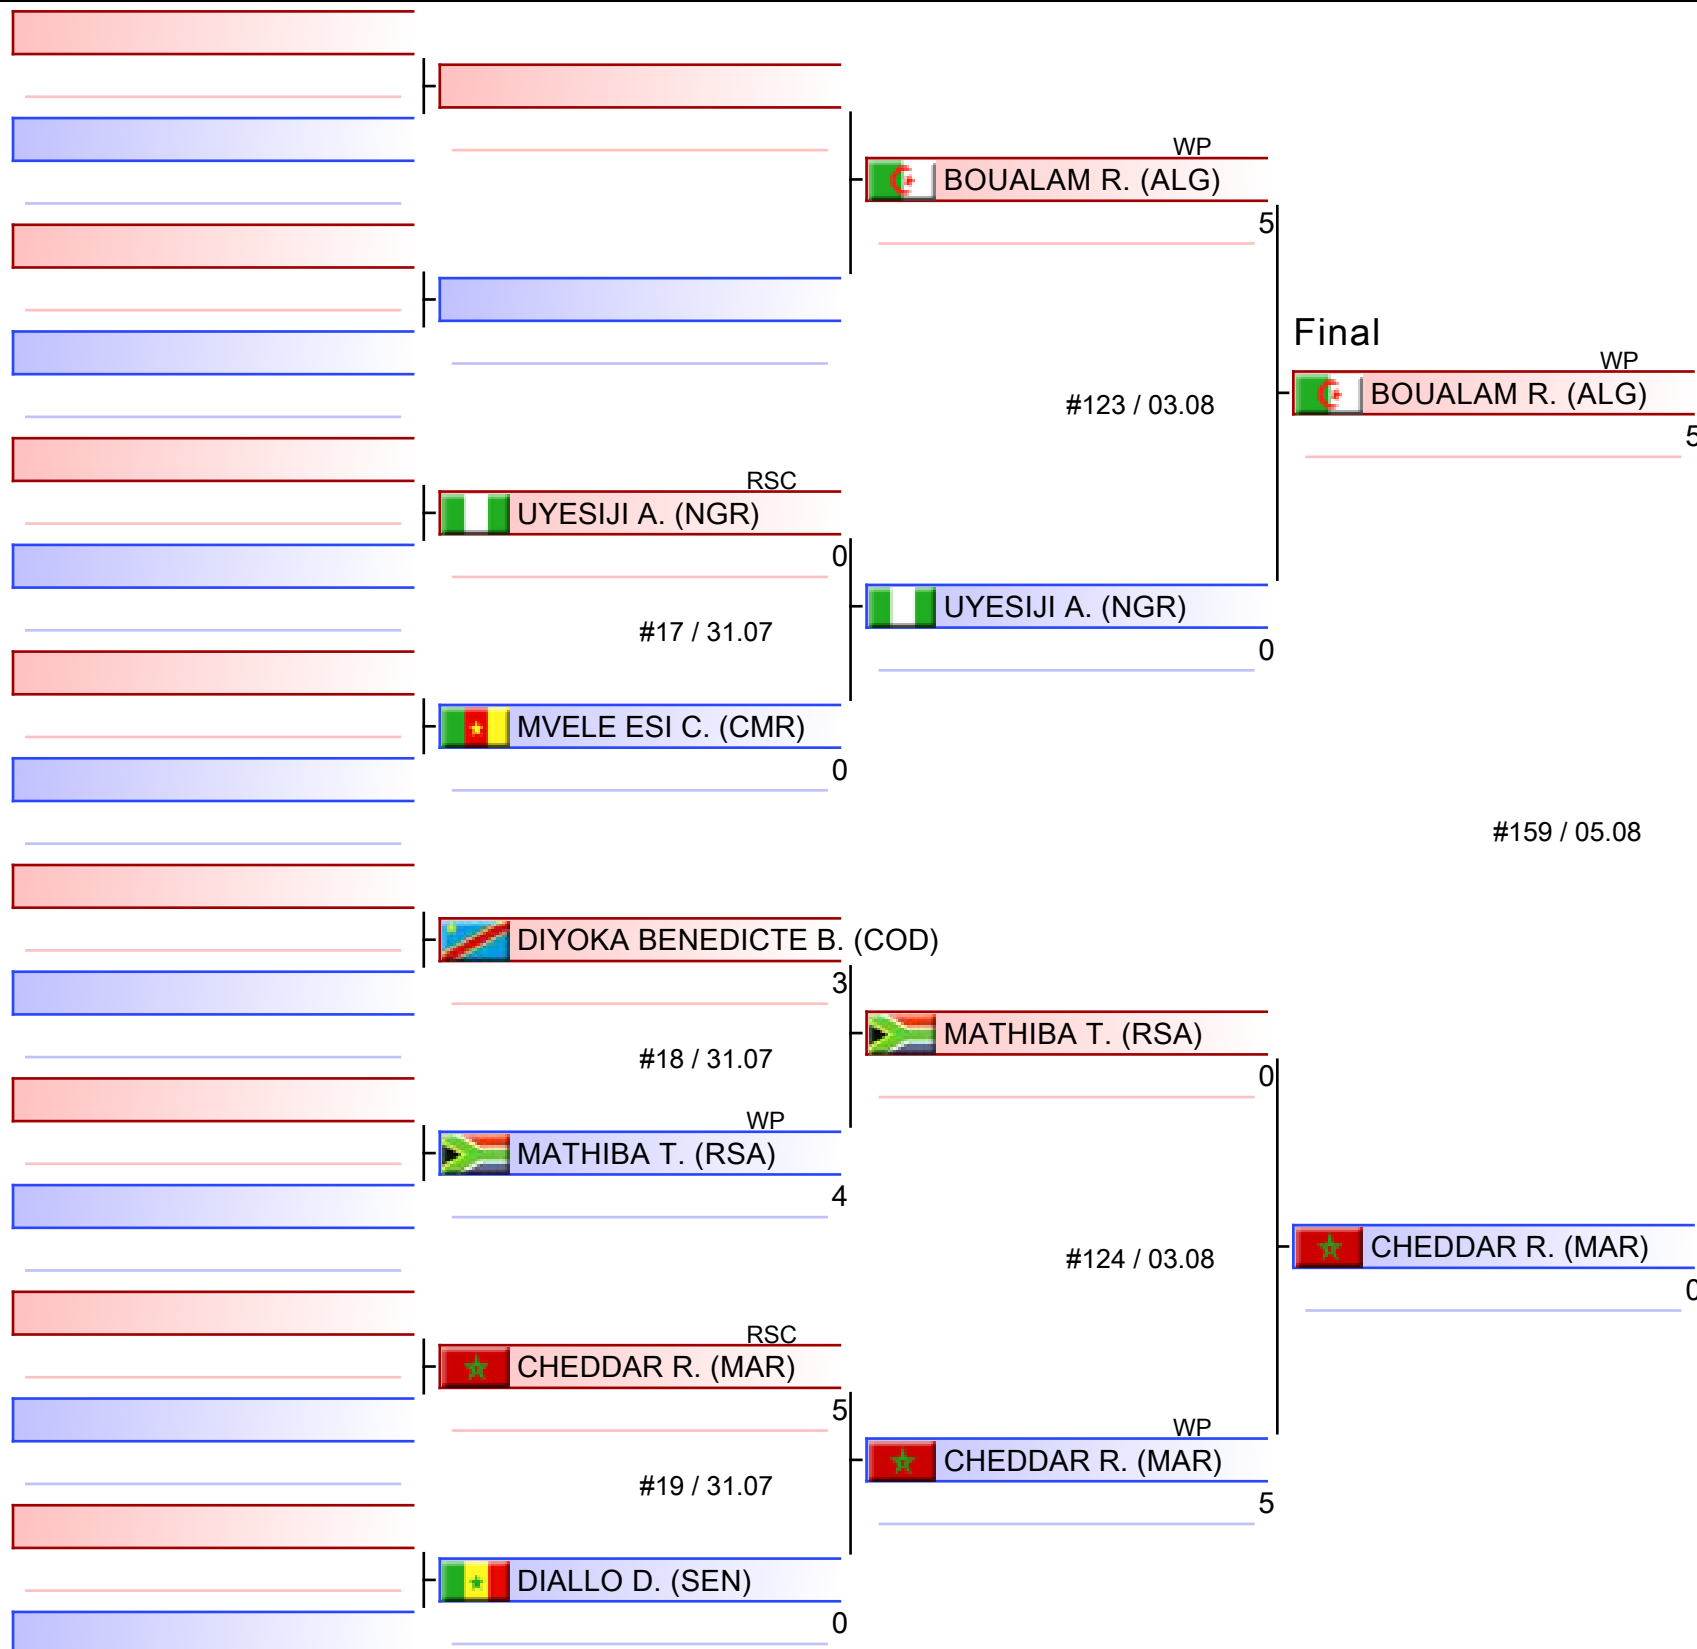

1. ZACHARIE SERGE MVOGO AMOUGOU (CMR)
2. AGNES KEDDY EVANS (SEY)
3. KOZAALA SOLOMON (UGA)
3. KADI MOURAD (ALG)
5. ADEGBOLA ADEDEJI (NGR)
5. MAROY SADIKI (COD)
5. RAMOGI FREDRICK OTIENO (KEN)

# Elite Women 45-48KG Minimum

AFBC Elite Men and Women Boxing Championships - YAOUNDE 2023, Yaounde, CMR

Ring

Pool  
1/1

1  
3  
4  
5  
0  
4  
5

1. MOUTTAKI YASMINE (MAR)
2. MANSOURI FATIHA (ALG)
3. HAFSI Wafa (TUN)
3. ONGARE CHRISTINE (KEN)
5. DILA VUYOLWETHU (RSA)
5. AKOA BENGONO CHRISTINE (CMR)