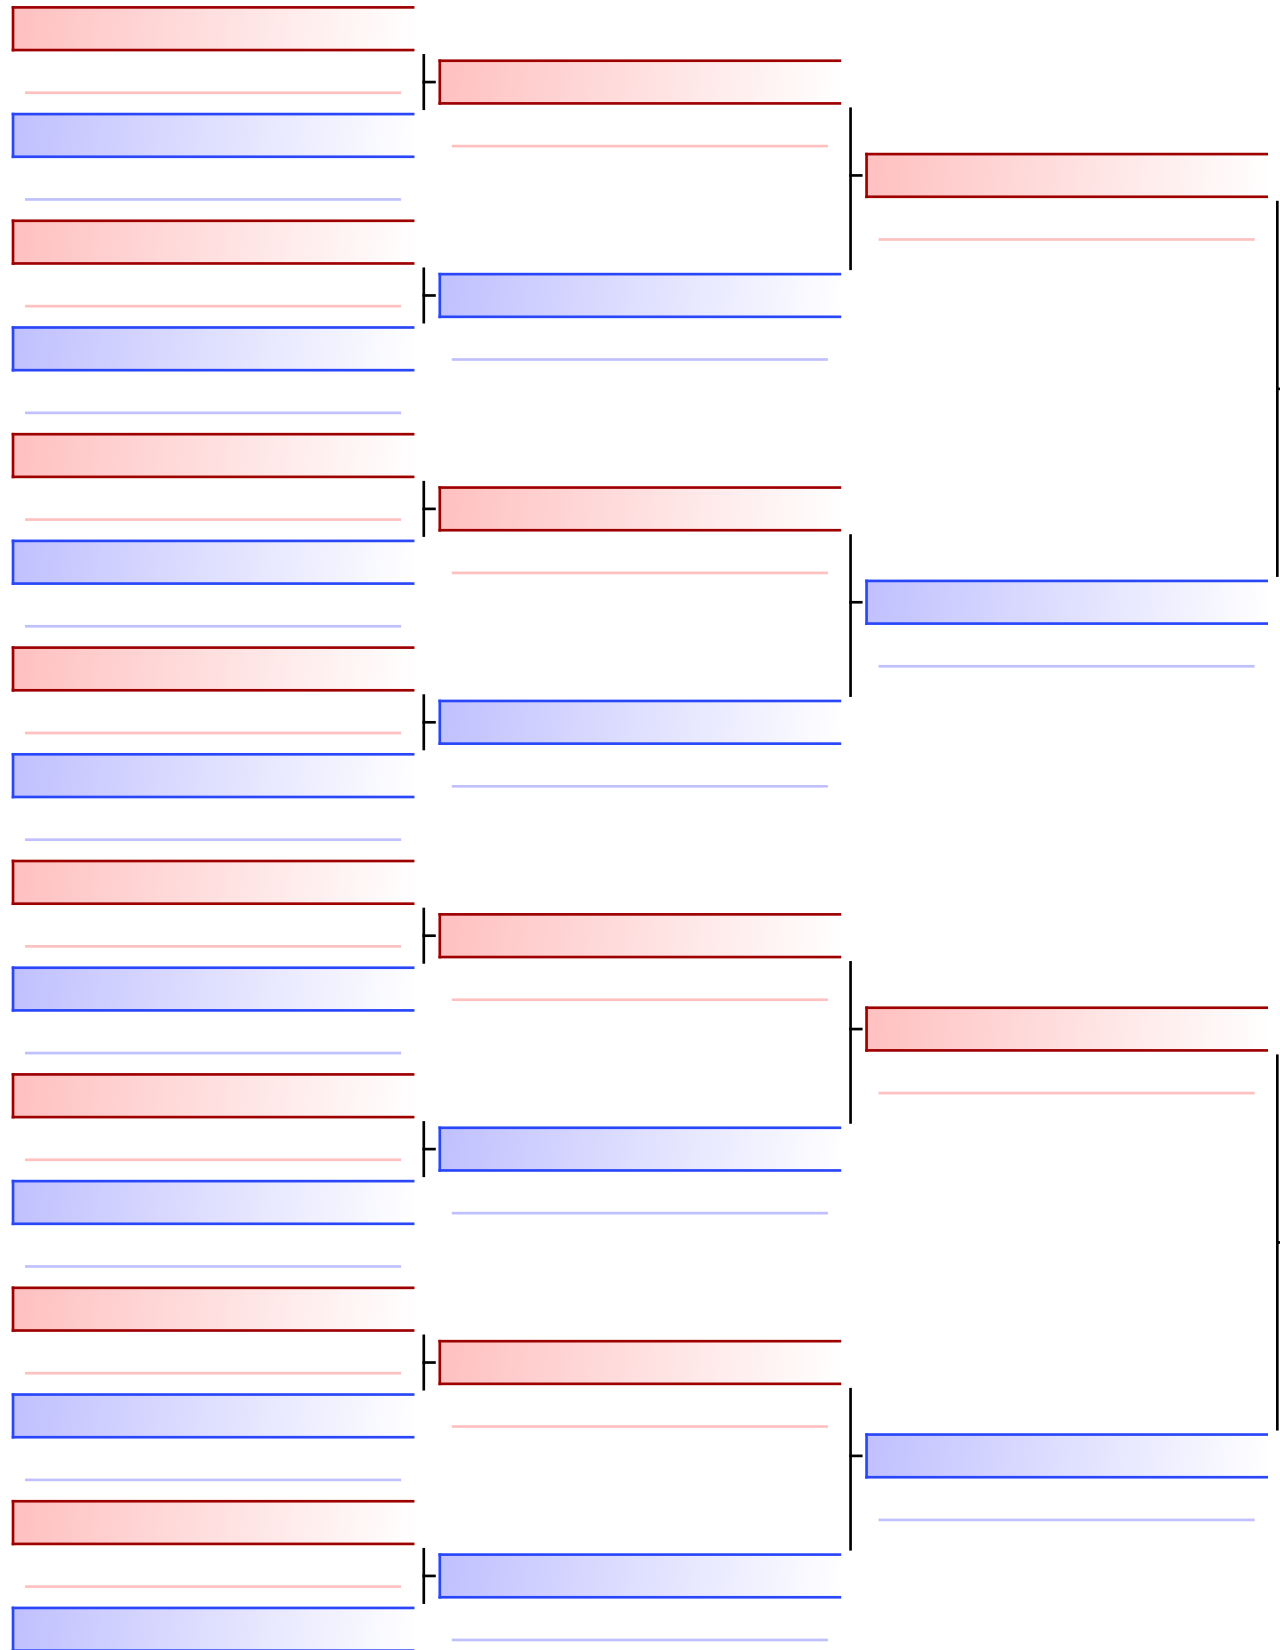

Heavy (86-92kg) Elite Men

Golden Belt Series - Tournament Guadalajara 2022, Guadalajara, MEX

[2]

Ring

Pool
1/1

Final

 RODRIGUEZ_MORENO CARLOS_ANTONIO (MEX)

1