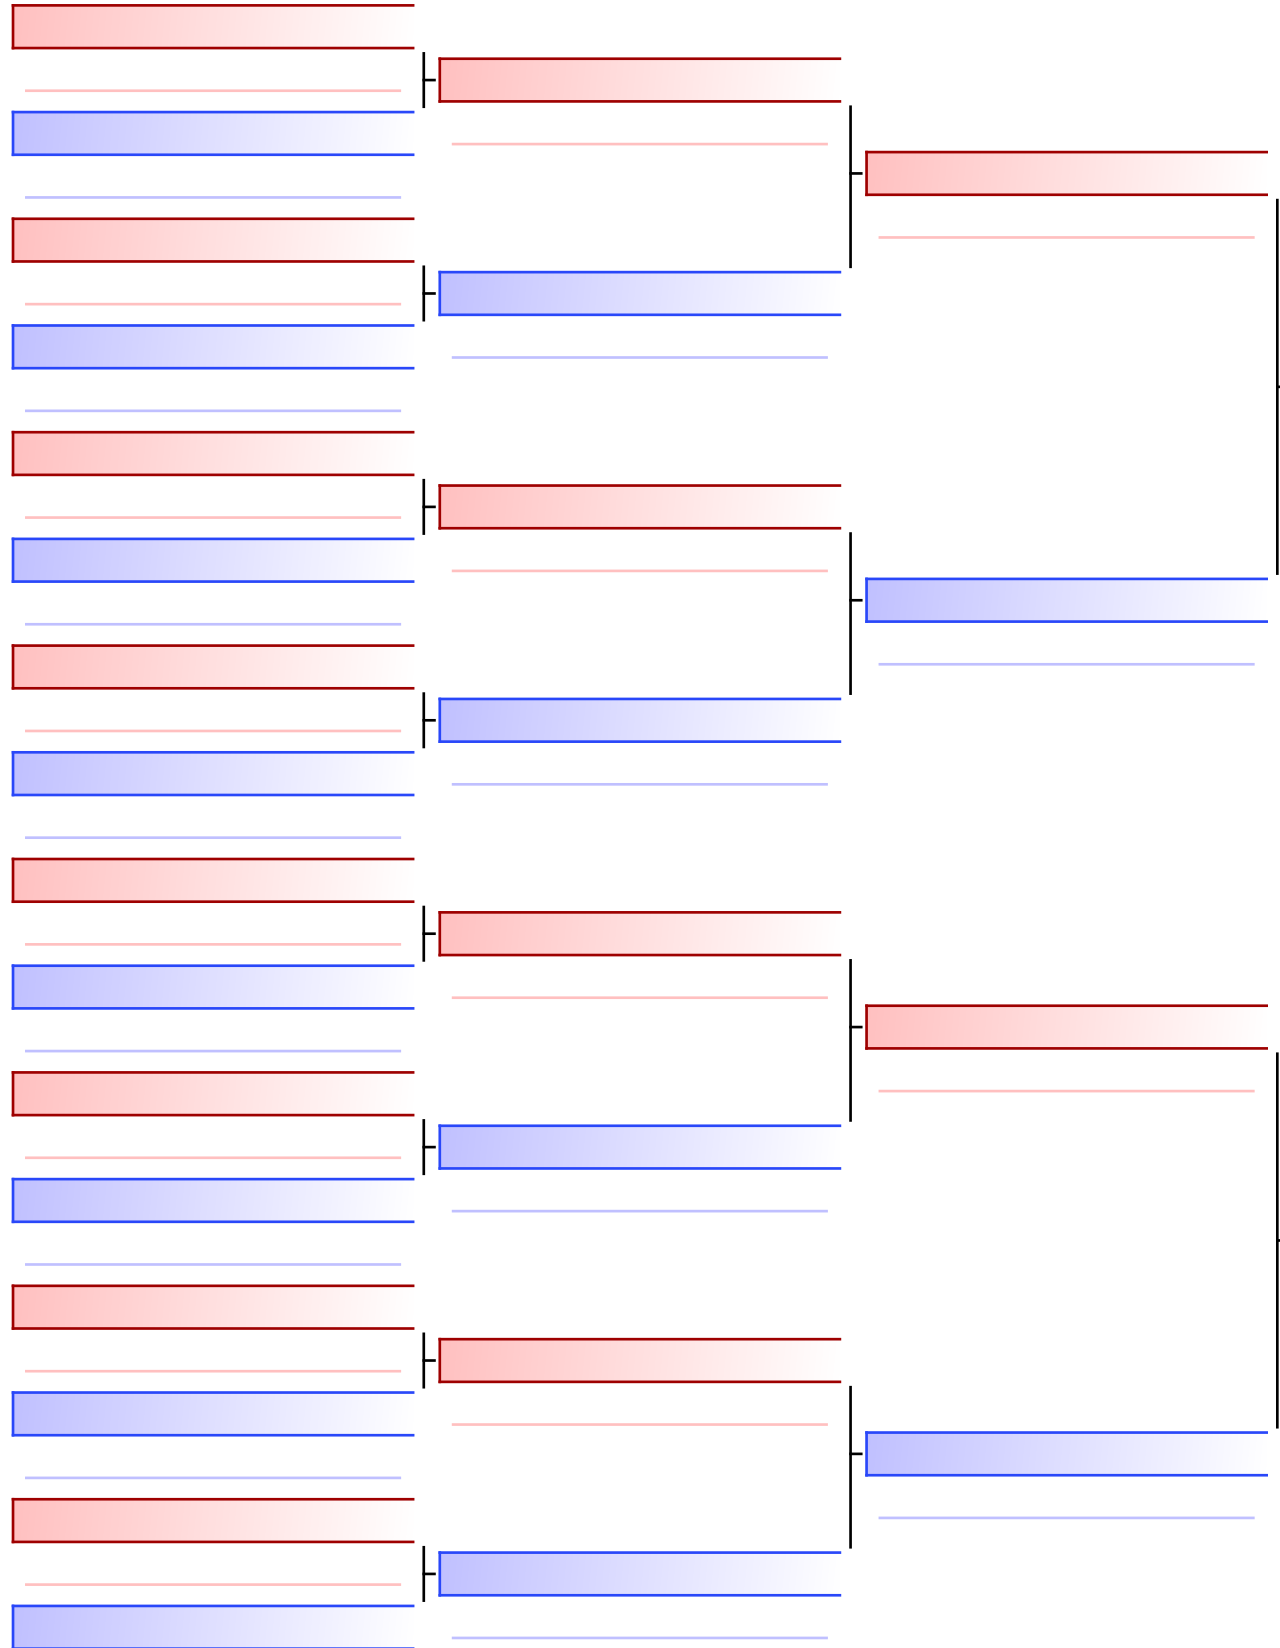

Final

CRUZ_SANDOVAL BRIANDA_TAMARA (MEX)

0

#33

KHELIF IMANE (ALG)

ABD

KHELIF IMANE (ALG)

5

1. KHELIF IMANE (ALG)
2. CRUZ_SANDOVAL BRIANDA_TAMARA (MEX)

Referees: