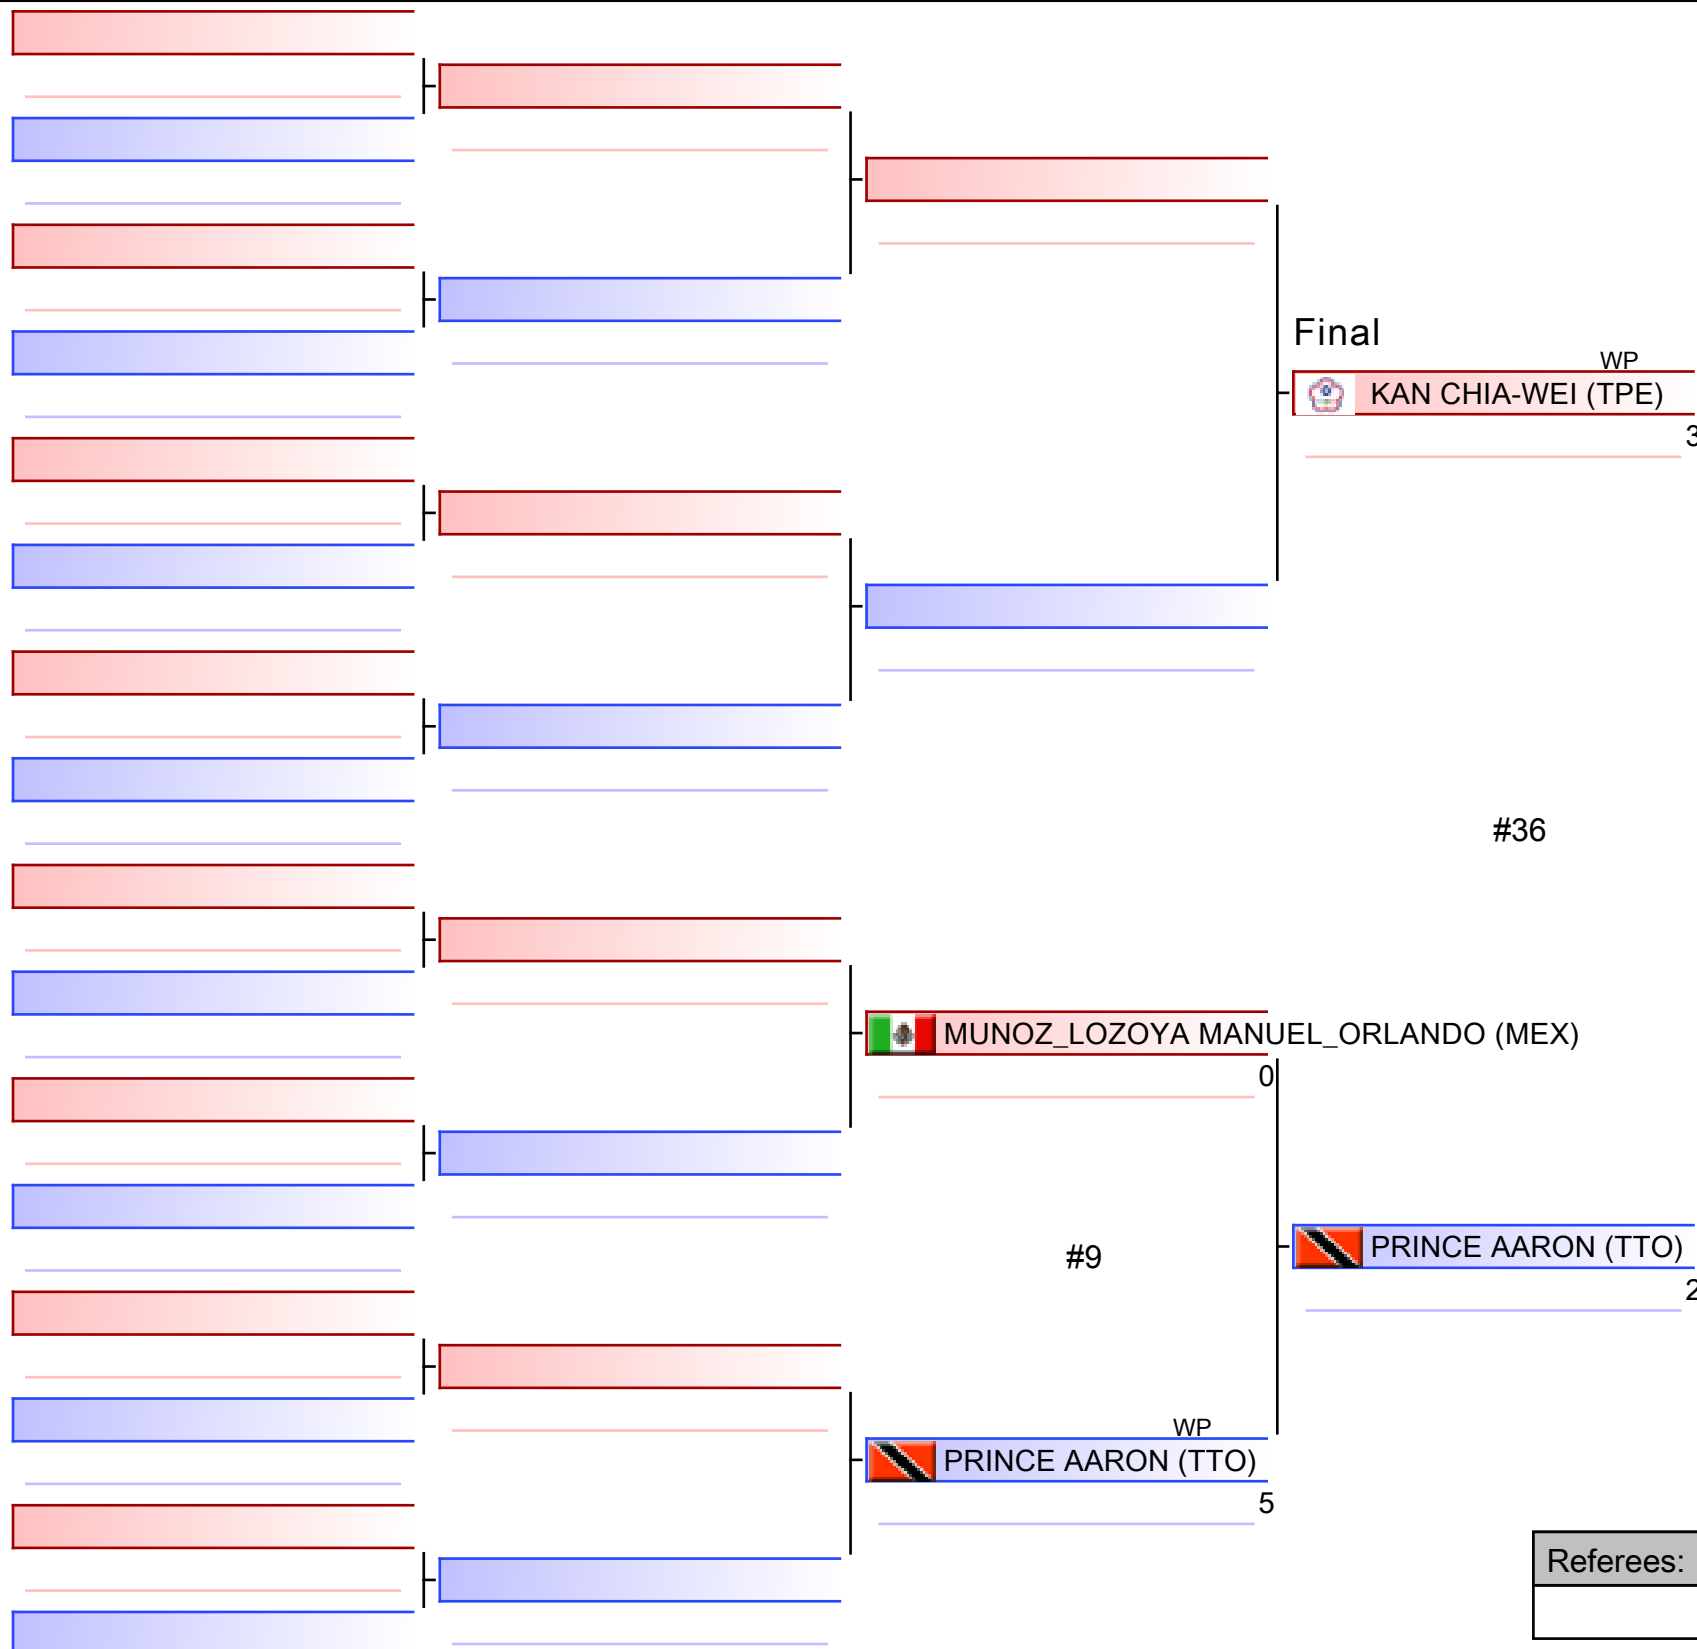

Final
WP
3
#36
KAN CHIA-WEI (TPE)
#9
PRINCE AARON (TTO)
2
WP
5

KAN CHIA-WEI (TPE)

1. KAN CHIA-WEI (TPE)
2. PRINCE AARON (TTO)
3. MUNOZ_LOZOYA MANUEL_ORLANDO (MEX)

Referees: