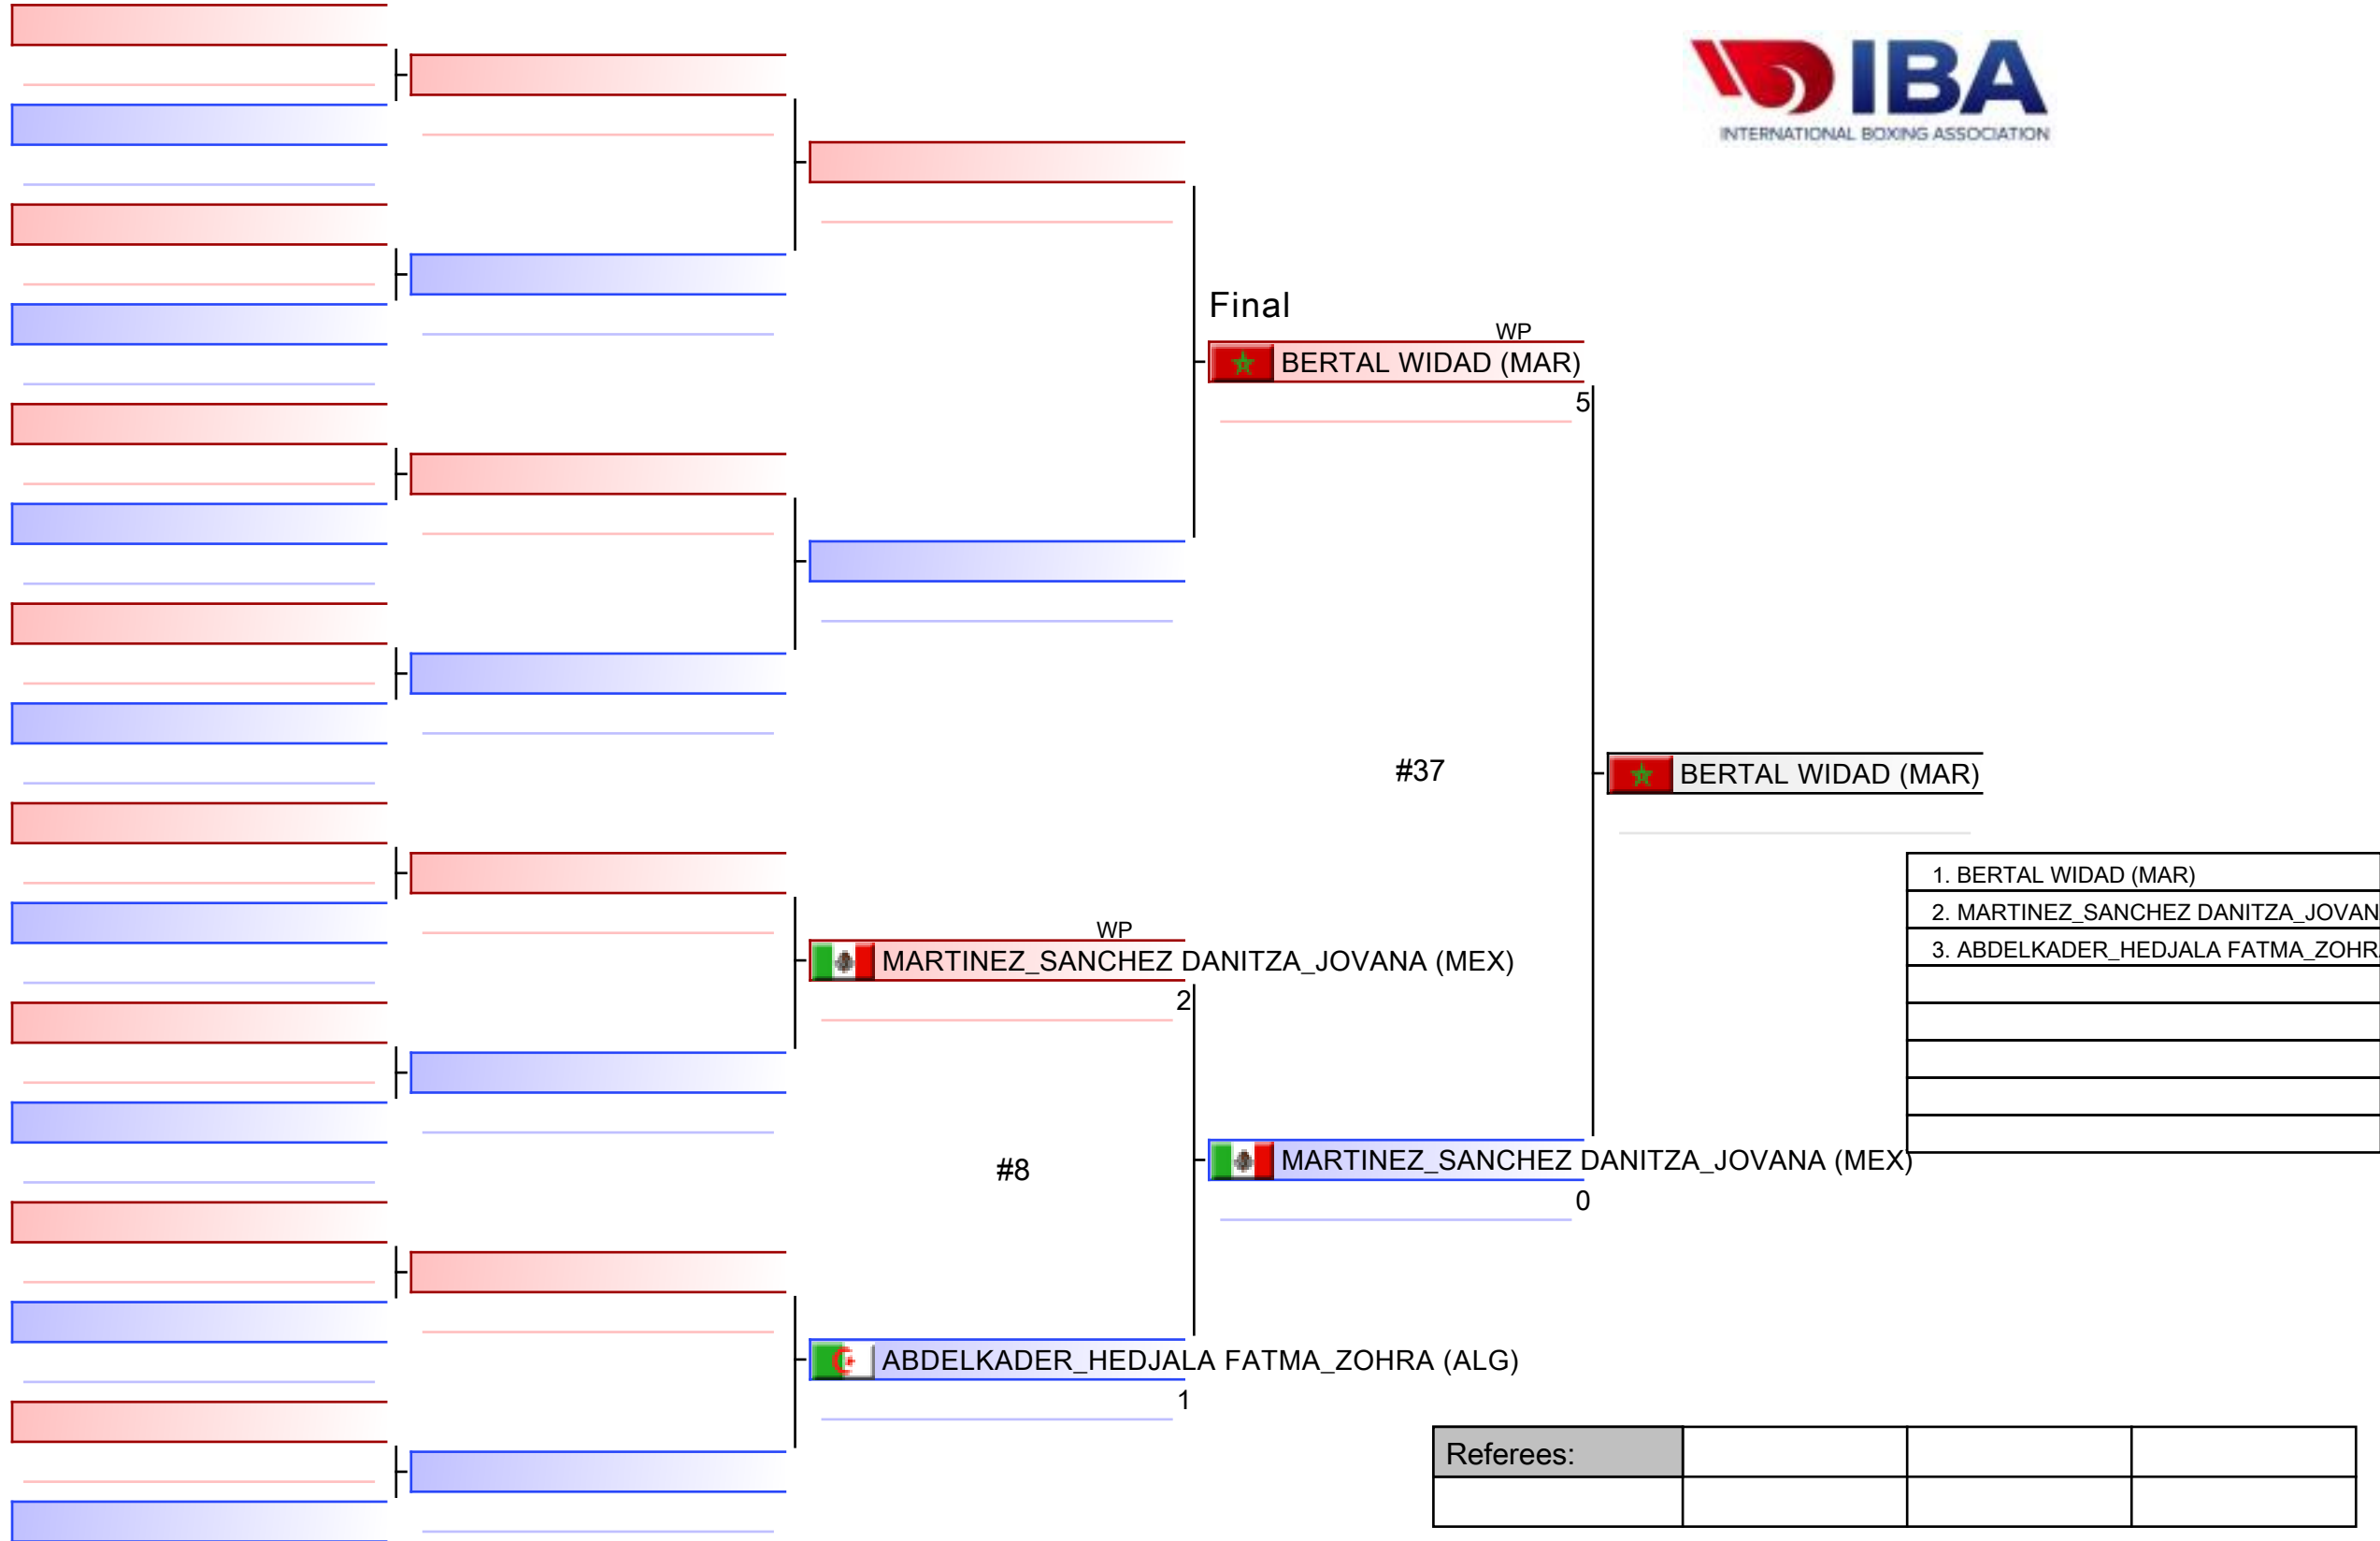

Light Welter (60-63kg) Elite Women				
1	SOLIS ACOSTA GUADALUPE ALTAGRACIA	MEXICO		MEX - MEXICO
2	HUANG YU-TING	CHINESE TAIPEI		TPE - CHINESE TAIPEI

Middle (70-75kg) Elite Women				
1	GITTENS KIMBERLY	BARBADOS		BAR - BARBADOS
2	GARCIA LOPEZ JOCELYN ENEDINA	MEXICO		MEX - MEXICO

Official Results

Middle (71-75kg) Elite Men				
1	KAN CHIA-WEI	CHINESE TAIPEI		TPE - CHINESE TAIPEI
2	PRINCE AARON	TRINIDAD AND TOBAGO		TTO - TRINIDAD AND TOBAGO
3	MUNOZ LOZOYA MANUEL ORLANDO	MEXICO		MEX - MEXICO

Minimum (45-48kg) Elite Women				
1	FLORES GUTIERREZ AIXA YESENIA	MEXICO		MEX - MEXICO

Minimum (46-48kg) Elite Men				
1	GUZMAN ACOSTA CRISTOPHER	MEXICO		MEX - MEXICO

Super Heavy (92+kg) Elite Men				
1	KADI MOURAD	ALGERIA		ALG - ALGERIA
2	HAGAG AHMED	AUSTRIA		AUT - AUSTRIA
3	CRUZ HERNANDEZ JAVIER ALEJANDRO	MEXICO		MEX - MEXICO
3	FIRISSE MOHAMED	MOROCCO		MAR - MOROCCO

Welter (63-66kg) Elite Women				
1	KHELIF IMANE	ALGERIA		ALG - ALGERIA
2	CRUZ SANDOVAL BRIANDA TAMARA	MEXICO		MEX - MEXICO

Welter (63.5-67kg) Elite Men				
1	MARTINEZ RAMIREZ MIGUEL ANGEL	MEXICO		MEX - MEXICO