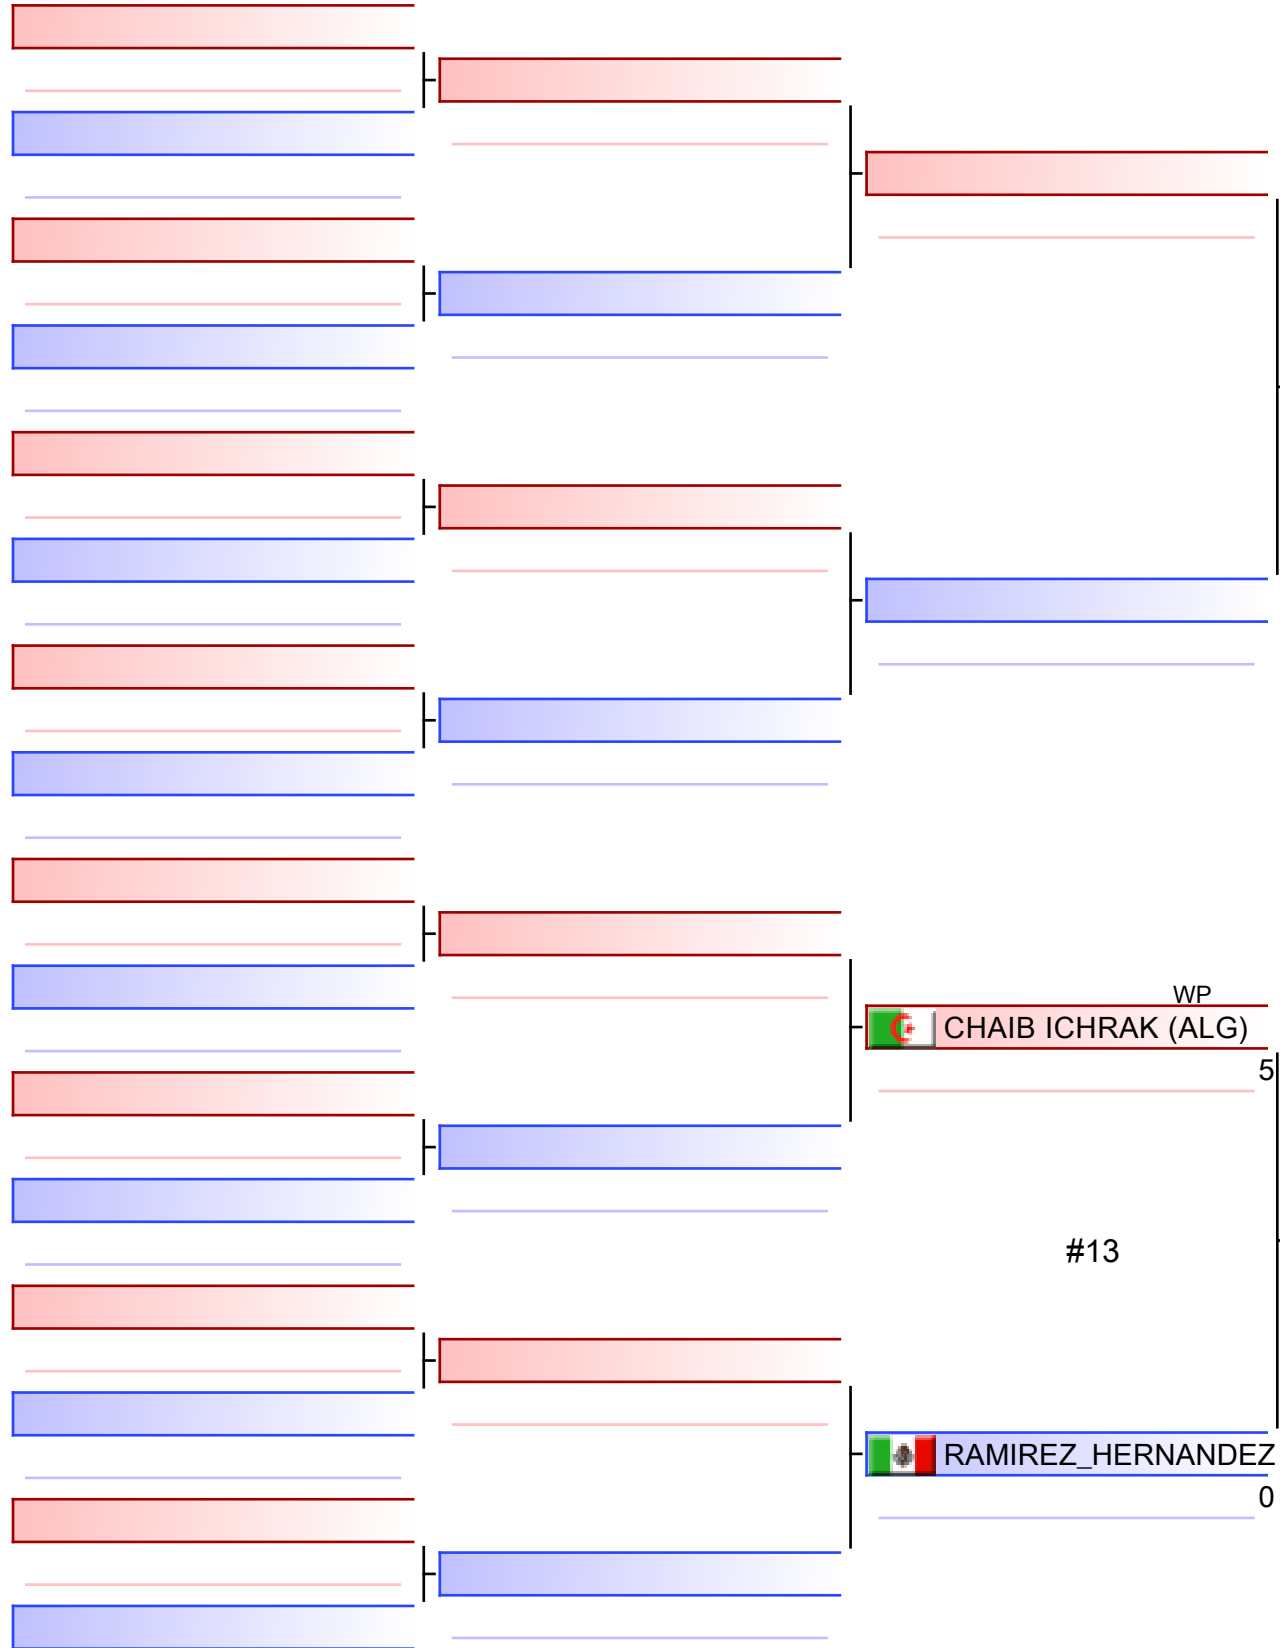

Final

WP
CHEN NIEN-CHIN (TPE)
4

#29

CHEN NIEN-CHIN (TPE)

WP
CHAIB ICHRAK (ALG)
5

#13

CHAIB ICHRAK (ALG)
1

RAMIREZ_HERNANDEZ SUZETH (MEX)
0

1. CHEN NIEN-CHIN (TPE)
2. CHAIB ICHRAK (ALG)
3. RAMIREZ_HERNANDEZ SUZETH (MEX)

Referees: