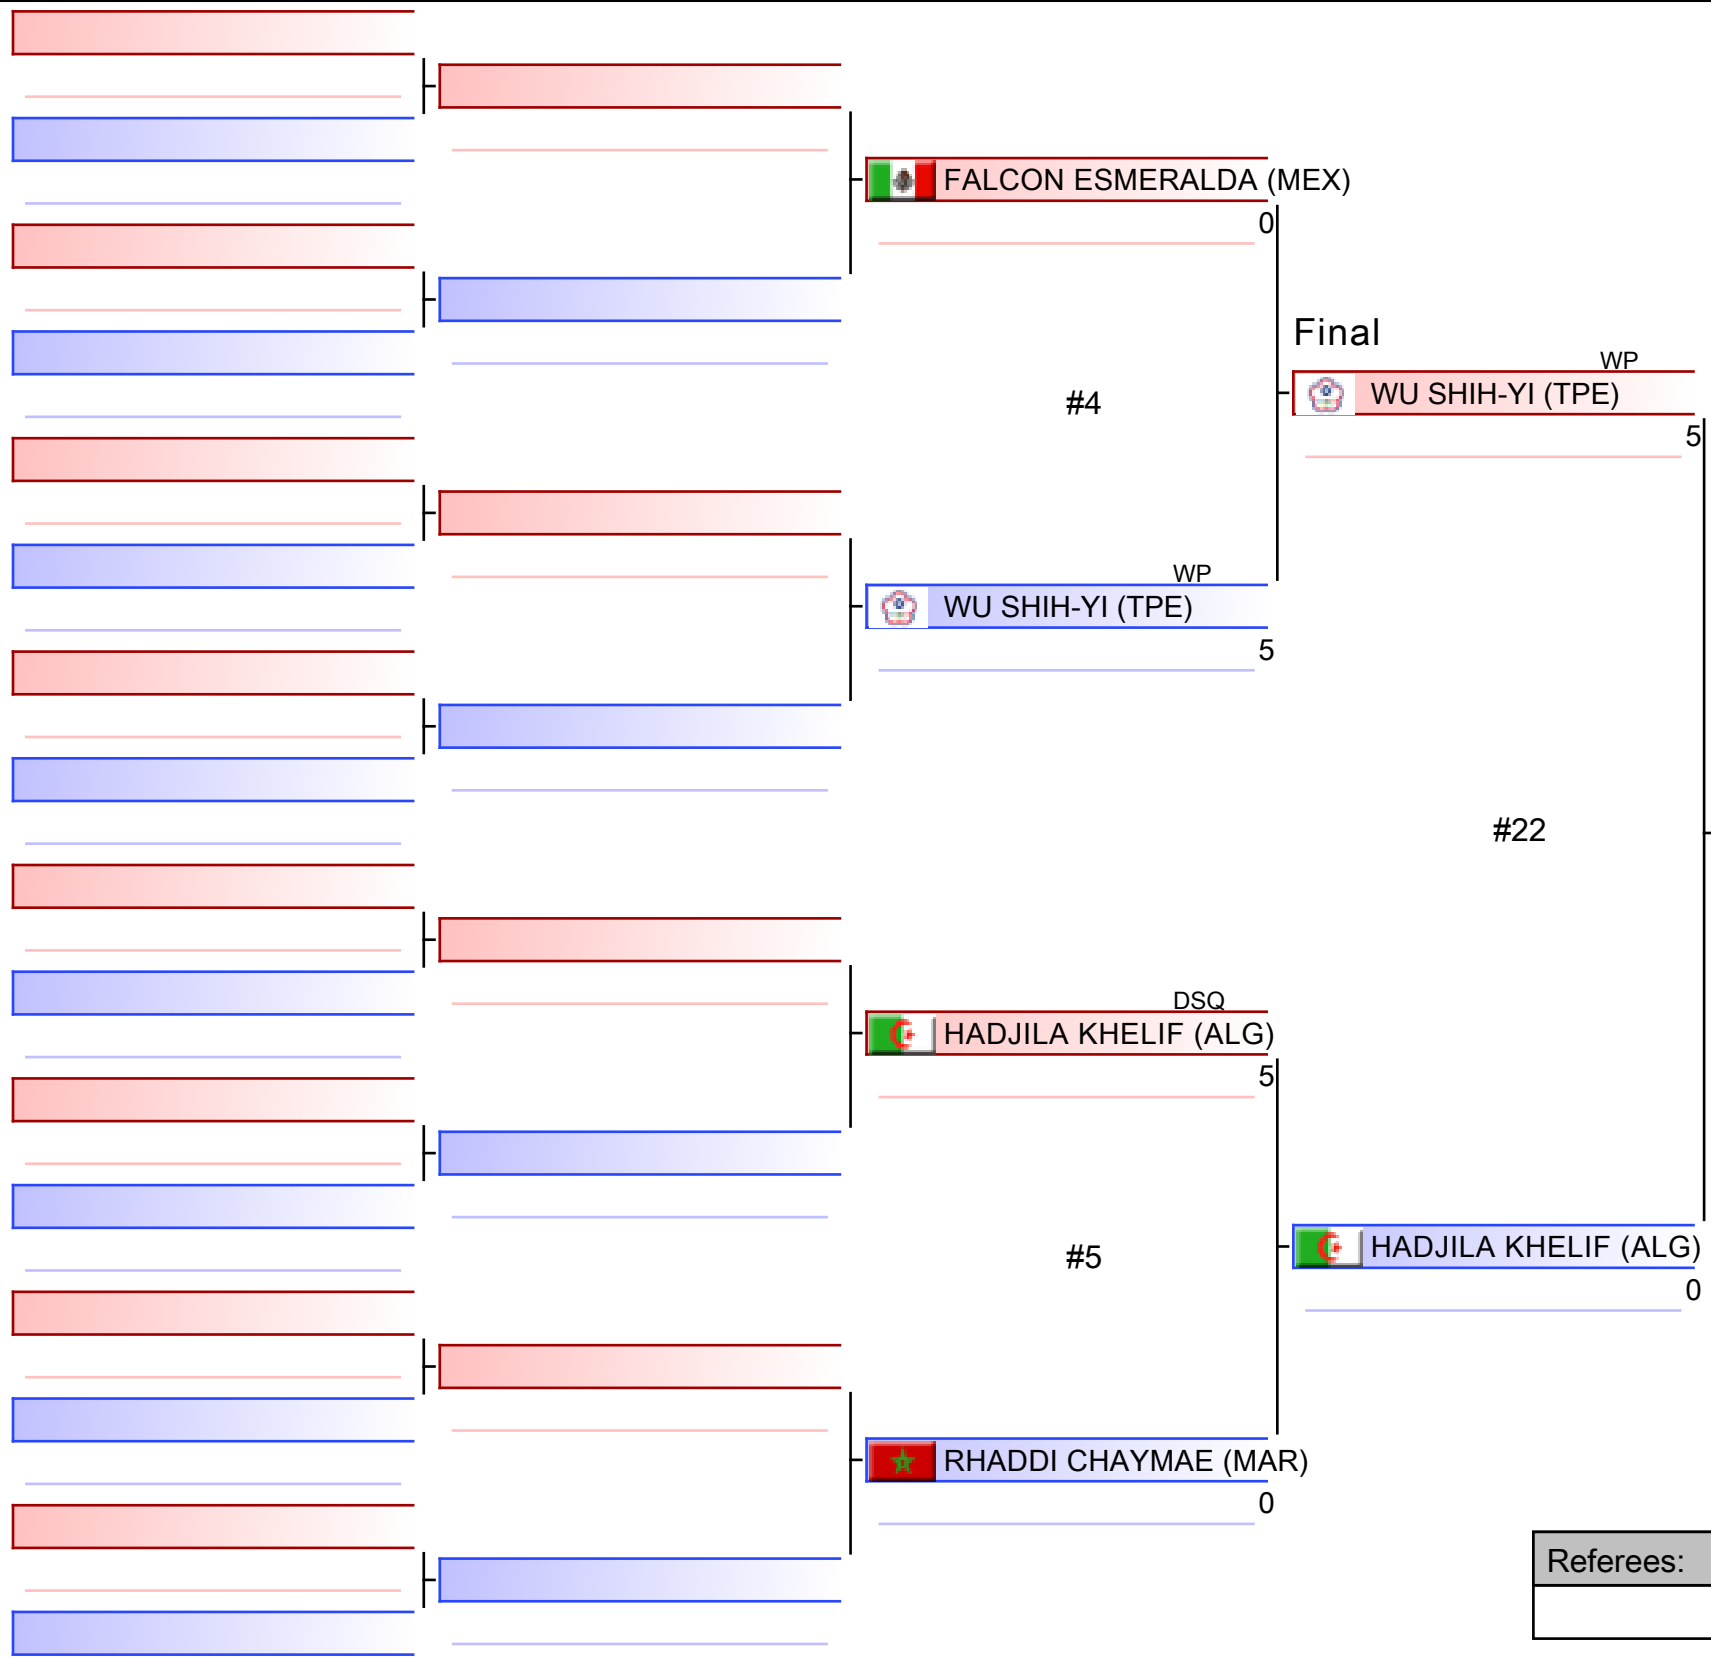

Golden Belt Series - Tournament Guadalajara 2022, Guadalajara, MEX

[3]

Ring

Pool
1/1

Final

WP

VALENZUELA_TAVERA NOLI_GAWIRILI (MEX)

3

#34

VALENZUELA_TAVERA NOLI_GAWIRILI (MEX)

JONES AJAYI (BAR)

0

#6

HAMOUT MOHAMED (MAR)

2

WP

HAMOUT MOHAMED (MAR)

5

1. VALENZUELA_TAVERA NOLI_GAWIRILI (MEX)
2. HAMOUT MOHAMED (MAR)
3. JONES AJAYI (BAR)

Referees:			

1. WU SHIH-YI (TPE)
2. HADJILA KHELIF (ALG)
3. FALCON ESMERALDA (MEX)
3. RHADDI CHAYMAE (MAR)