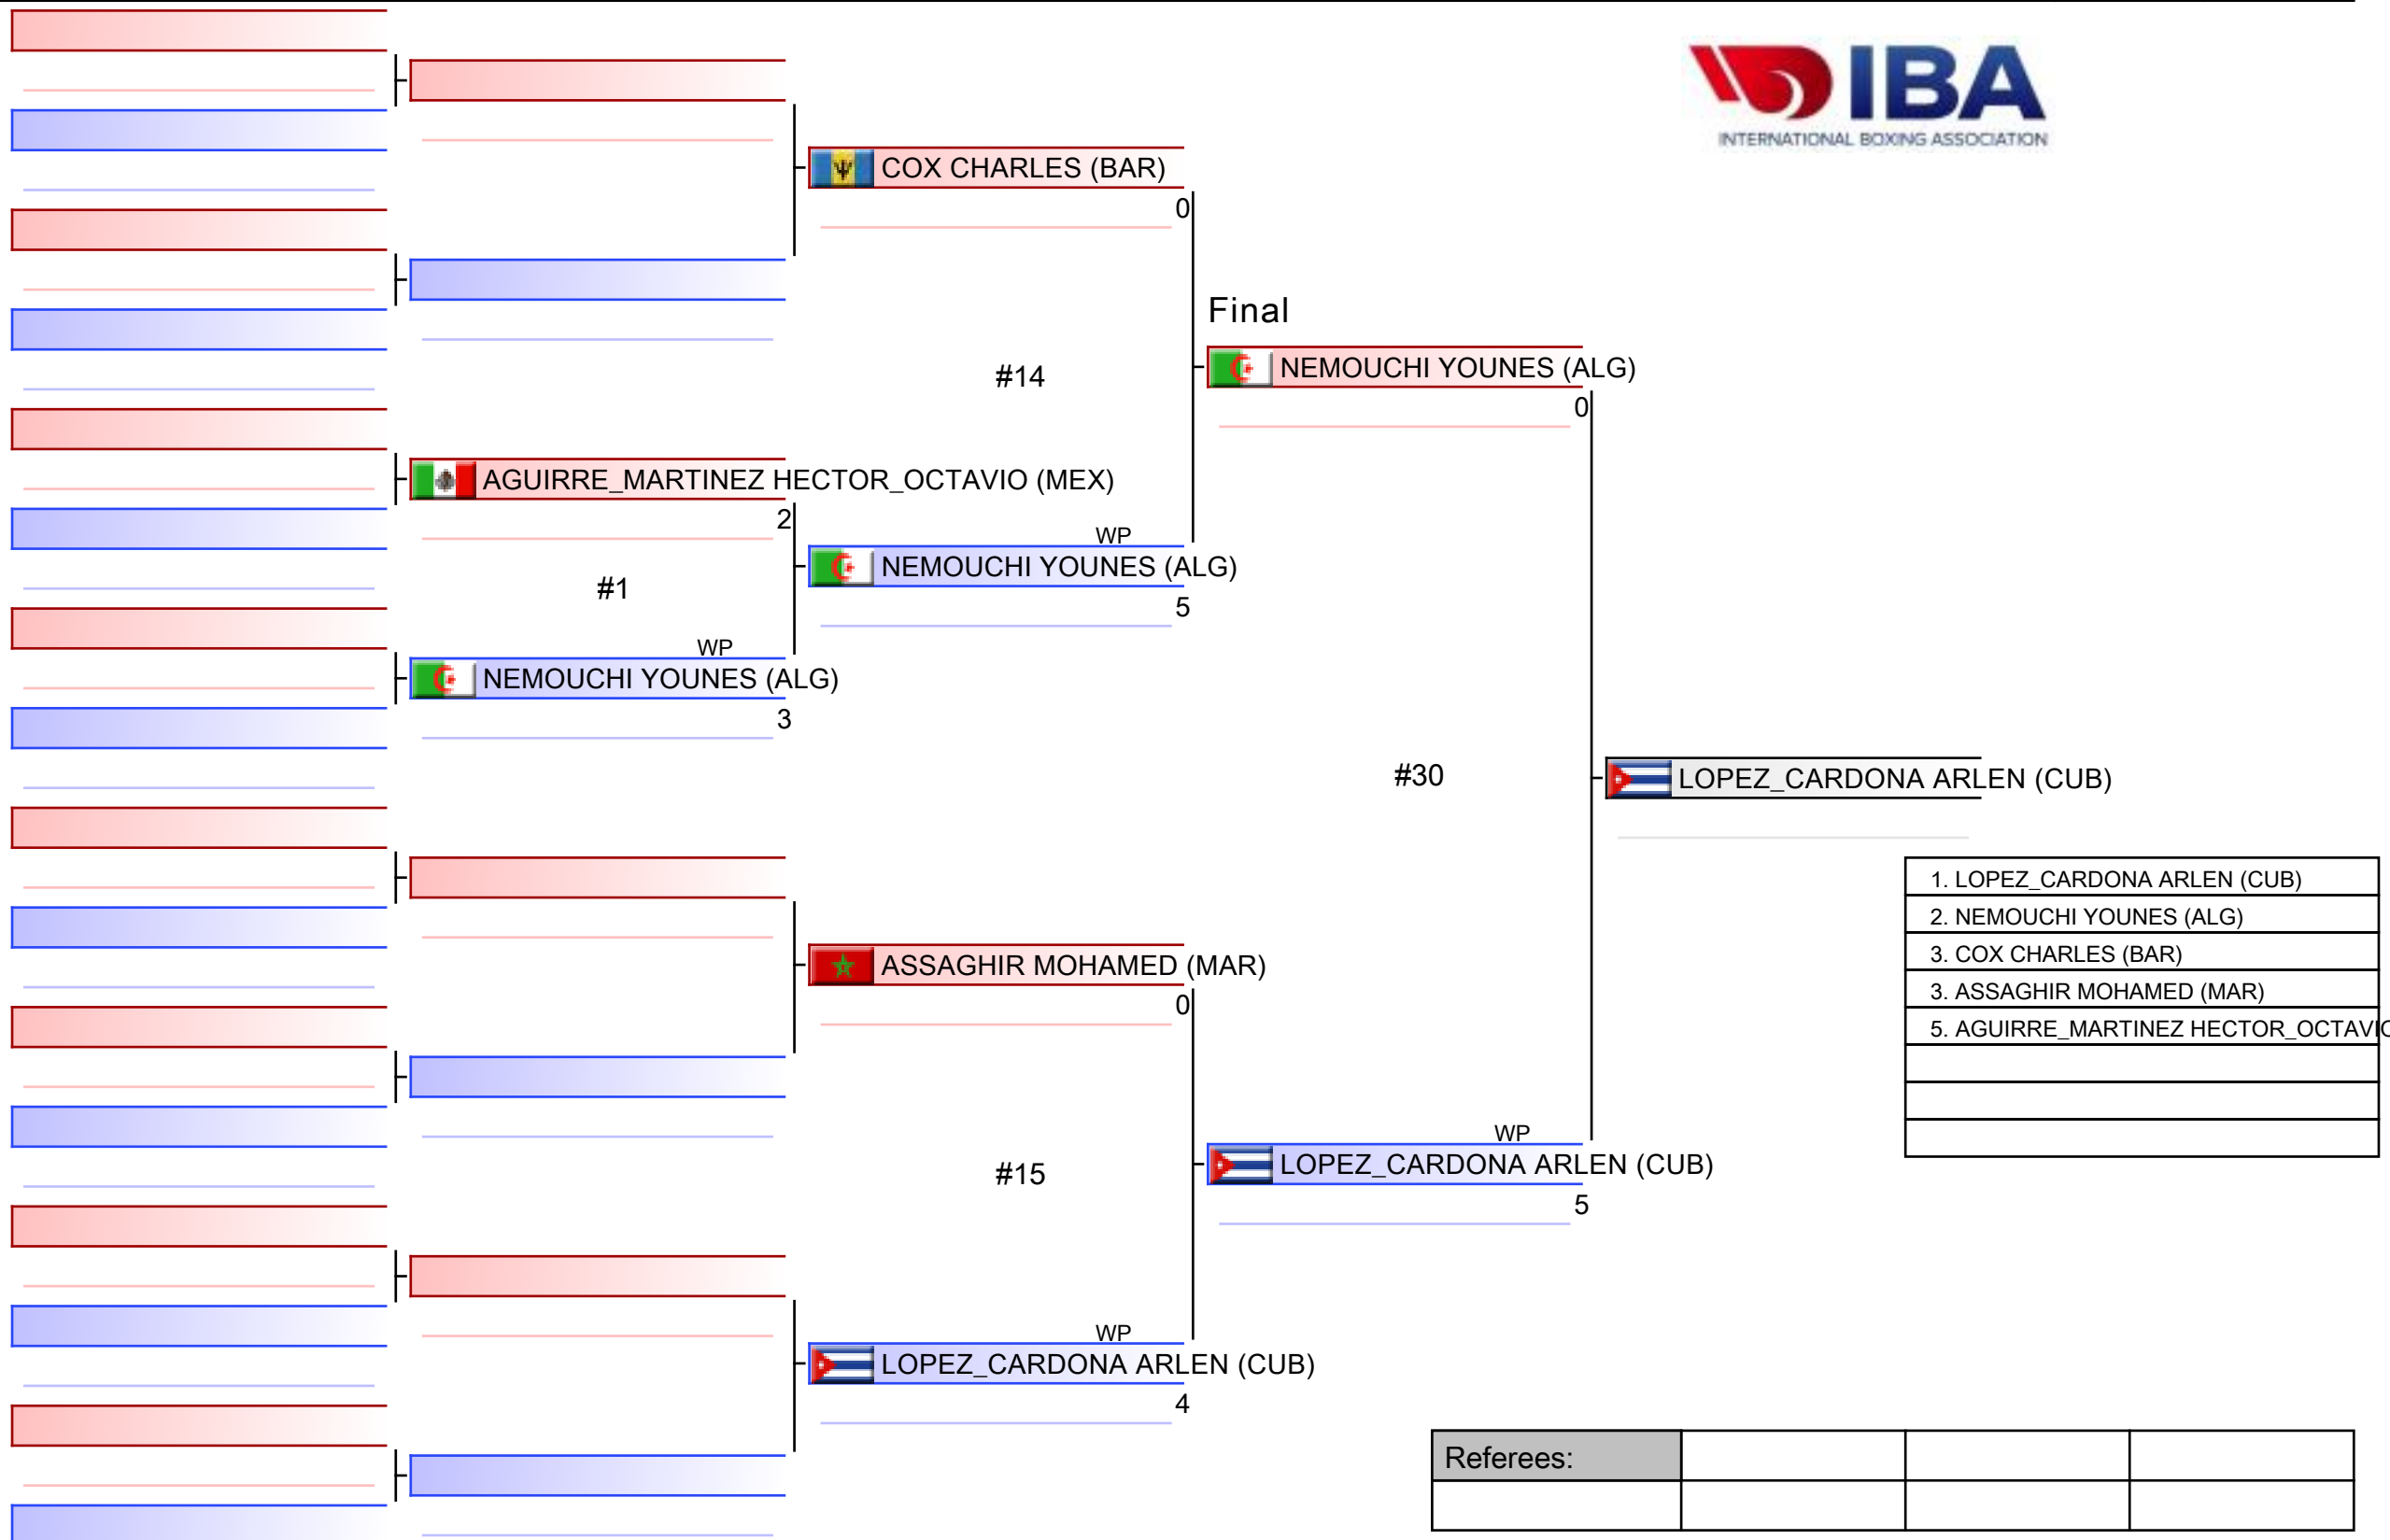

WP

#10

BOUALAM ROUMAYSA (ALG)

4

CHEDDAR RABAB (MAR)

1

1. BOUALAM ROUMAYSA (ALG)
2. GOMEZ_GALICIA INGRID_ALEXA (MEX)
3. CHEDDAR RABAB (MAR)

Referees:			