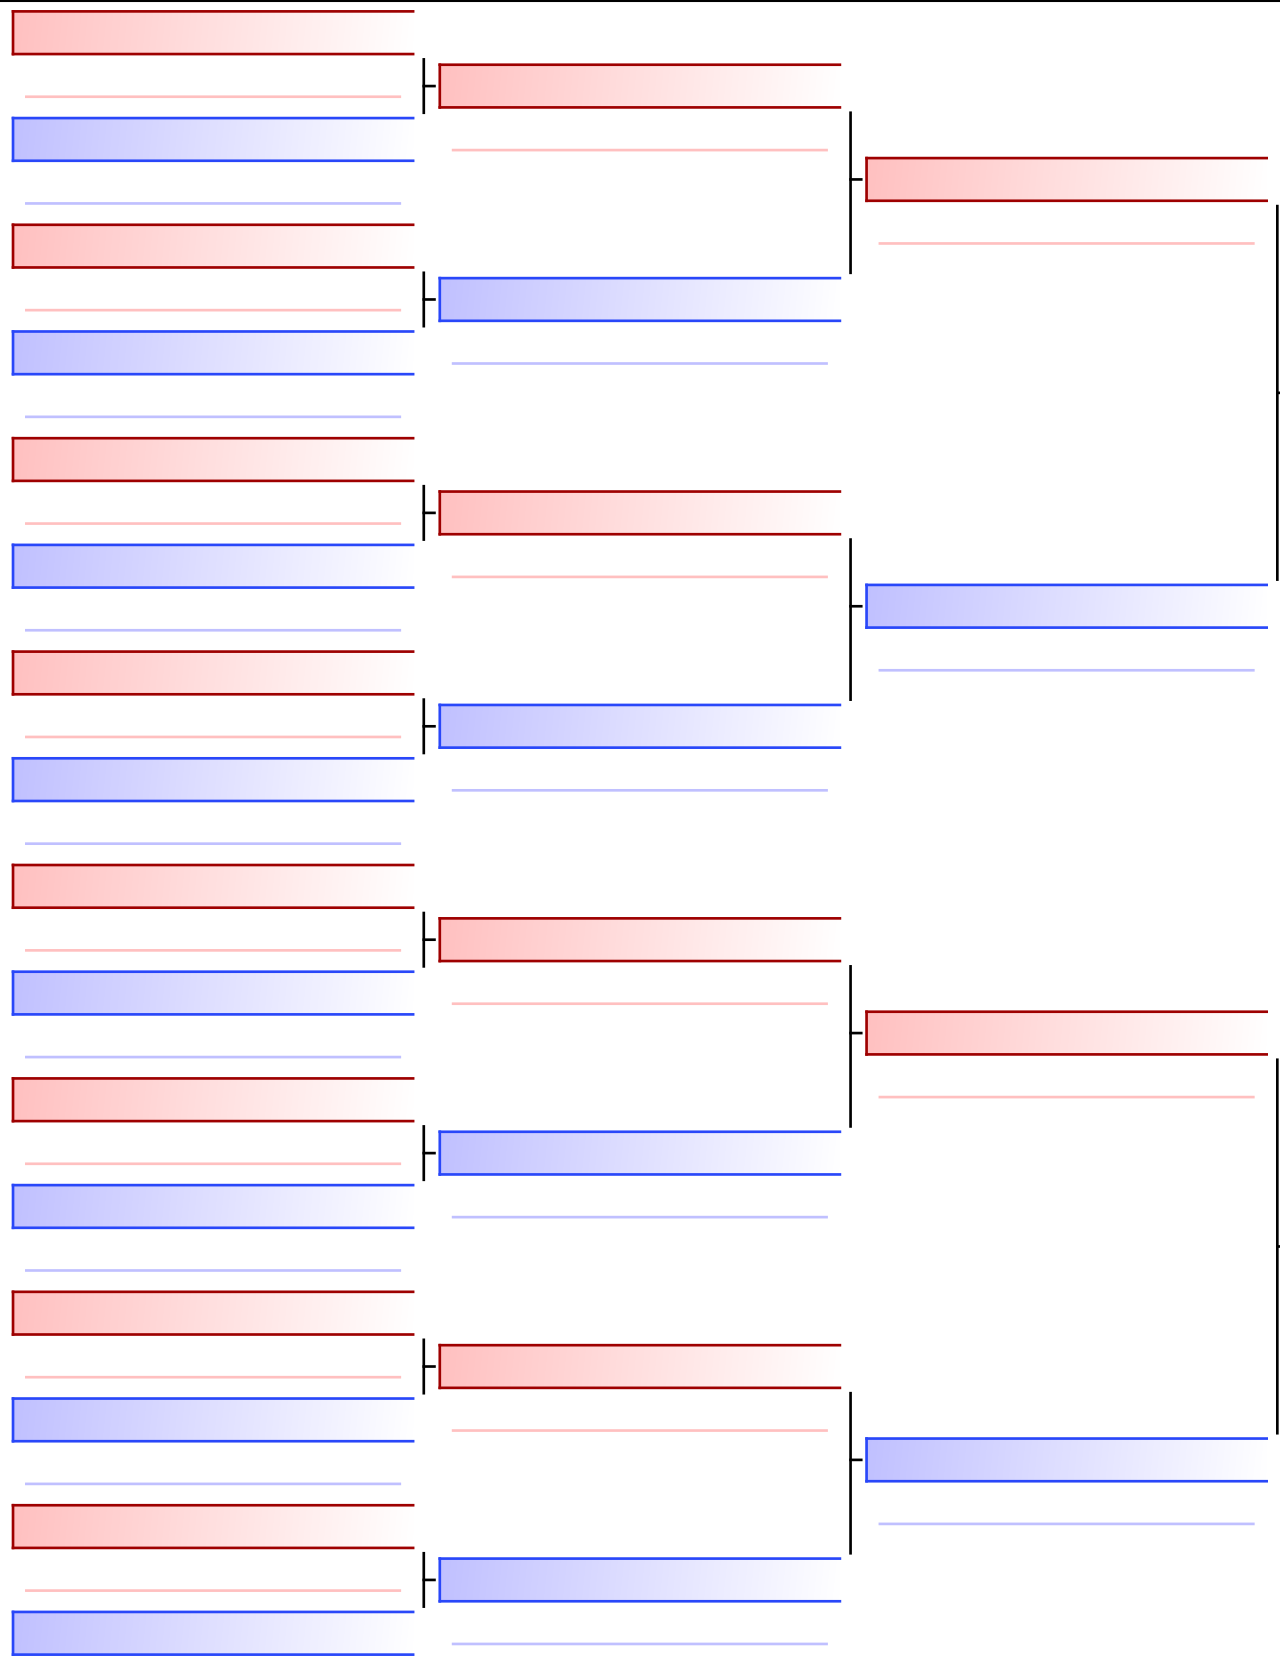

Final

WP

VEGA_BARRERAS MIGUEL_FERNANDO (MEX)
5

#32

VEGA_BARRERAS MIGUEL_FERNANDO (MEX)

MAUCHE HICHEM (ALG)
0

1. VEGA_BARRERAS MIGUEL_FERNANDO (MEX)
2. MAUCHE HICHEM (ALG)

Referees: