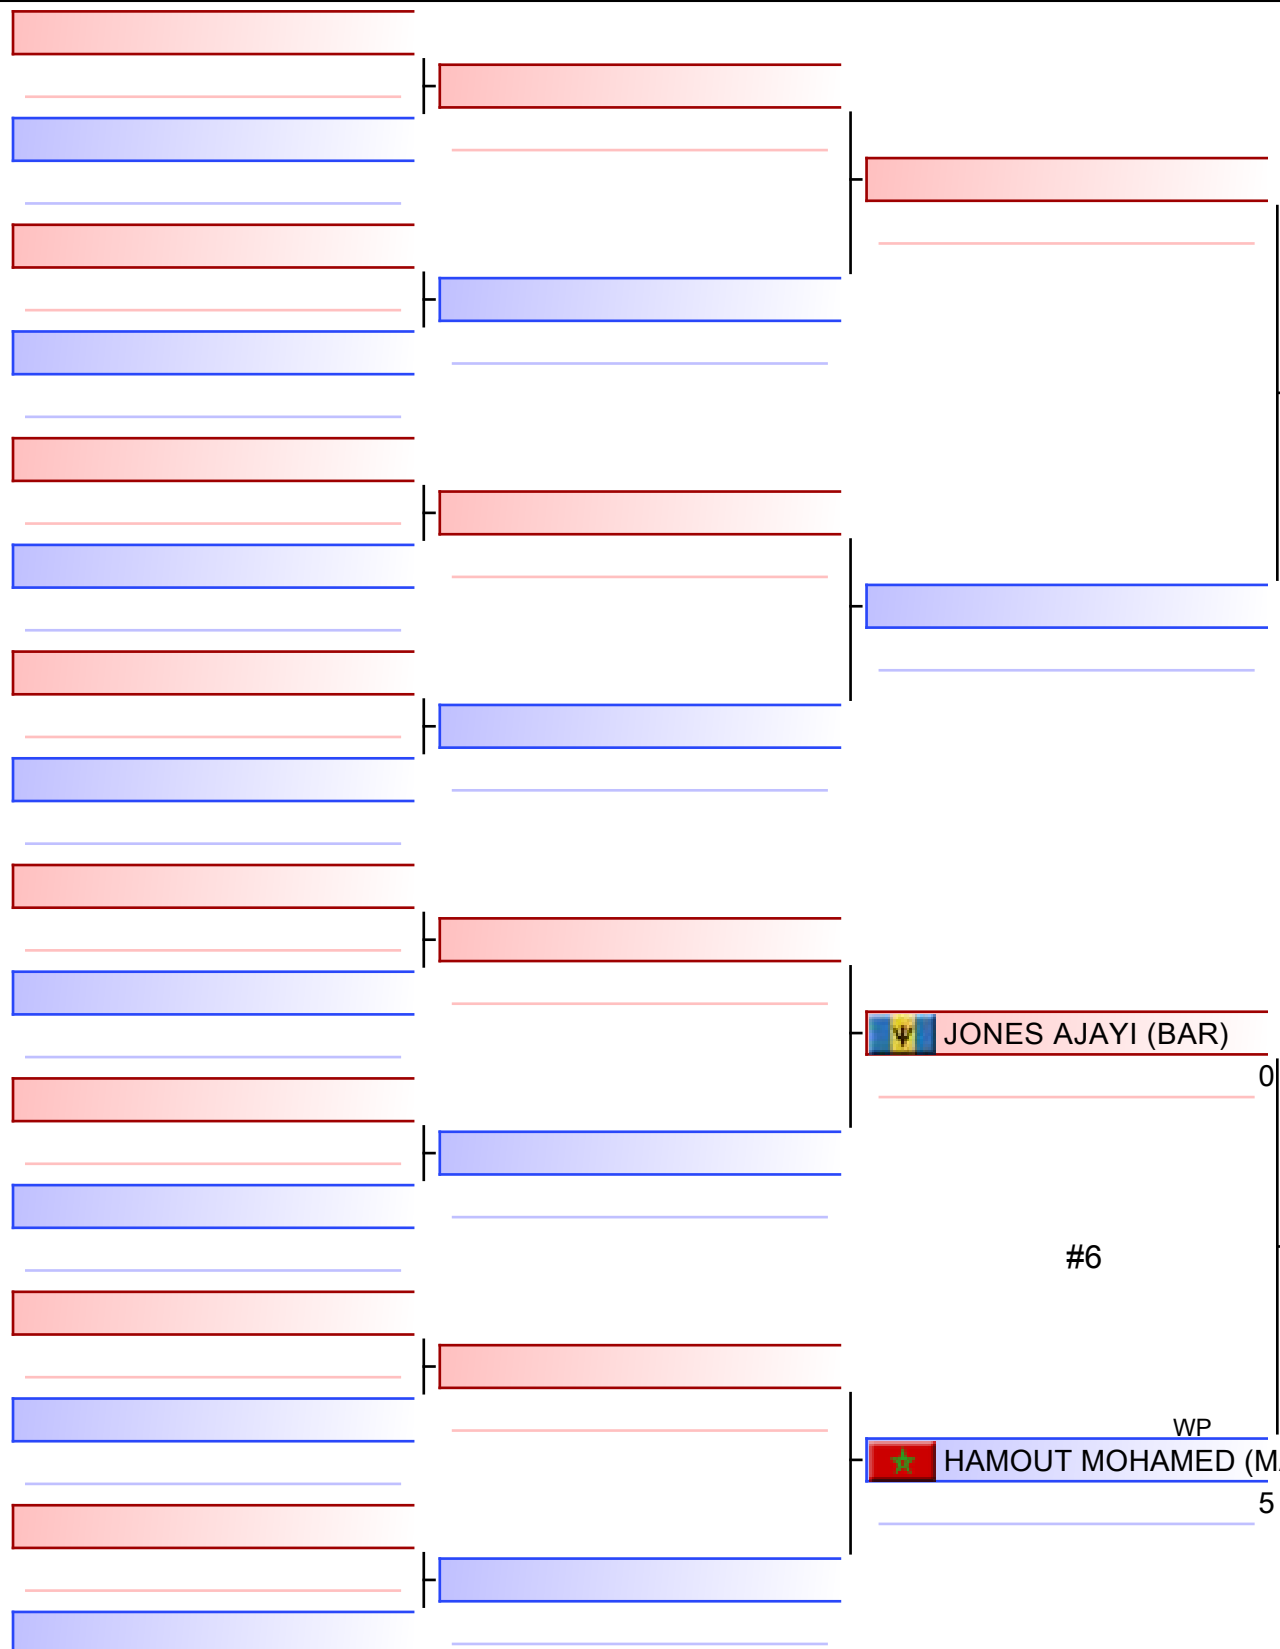

Golden Belt Series - Tournament Guadalajara 2022, Guadalajara, MEX

[3]

Ring

Pool
1/1

Final

WP

VALENZUELA_TAVERA NOLI_GAWIRILI (MEX)

3