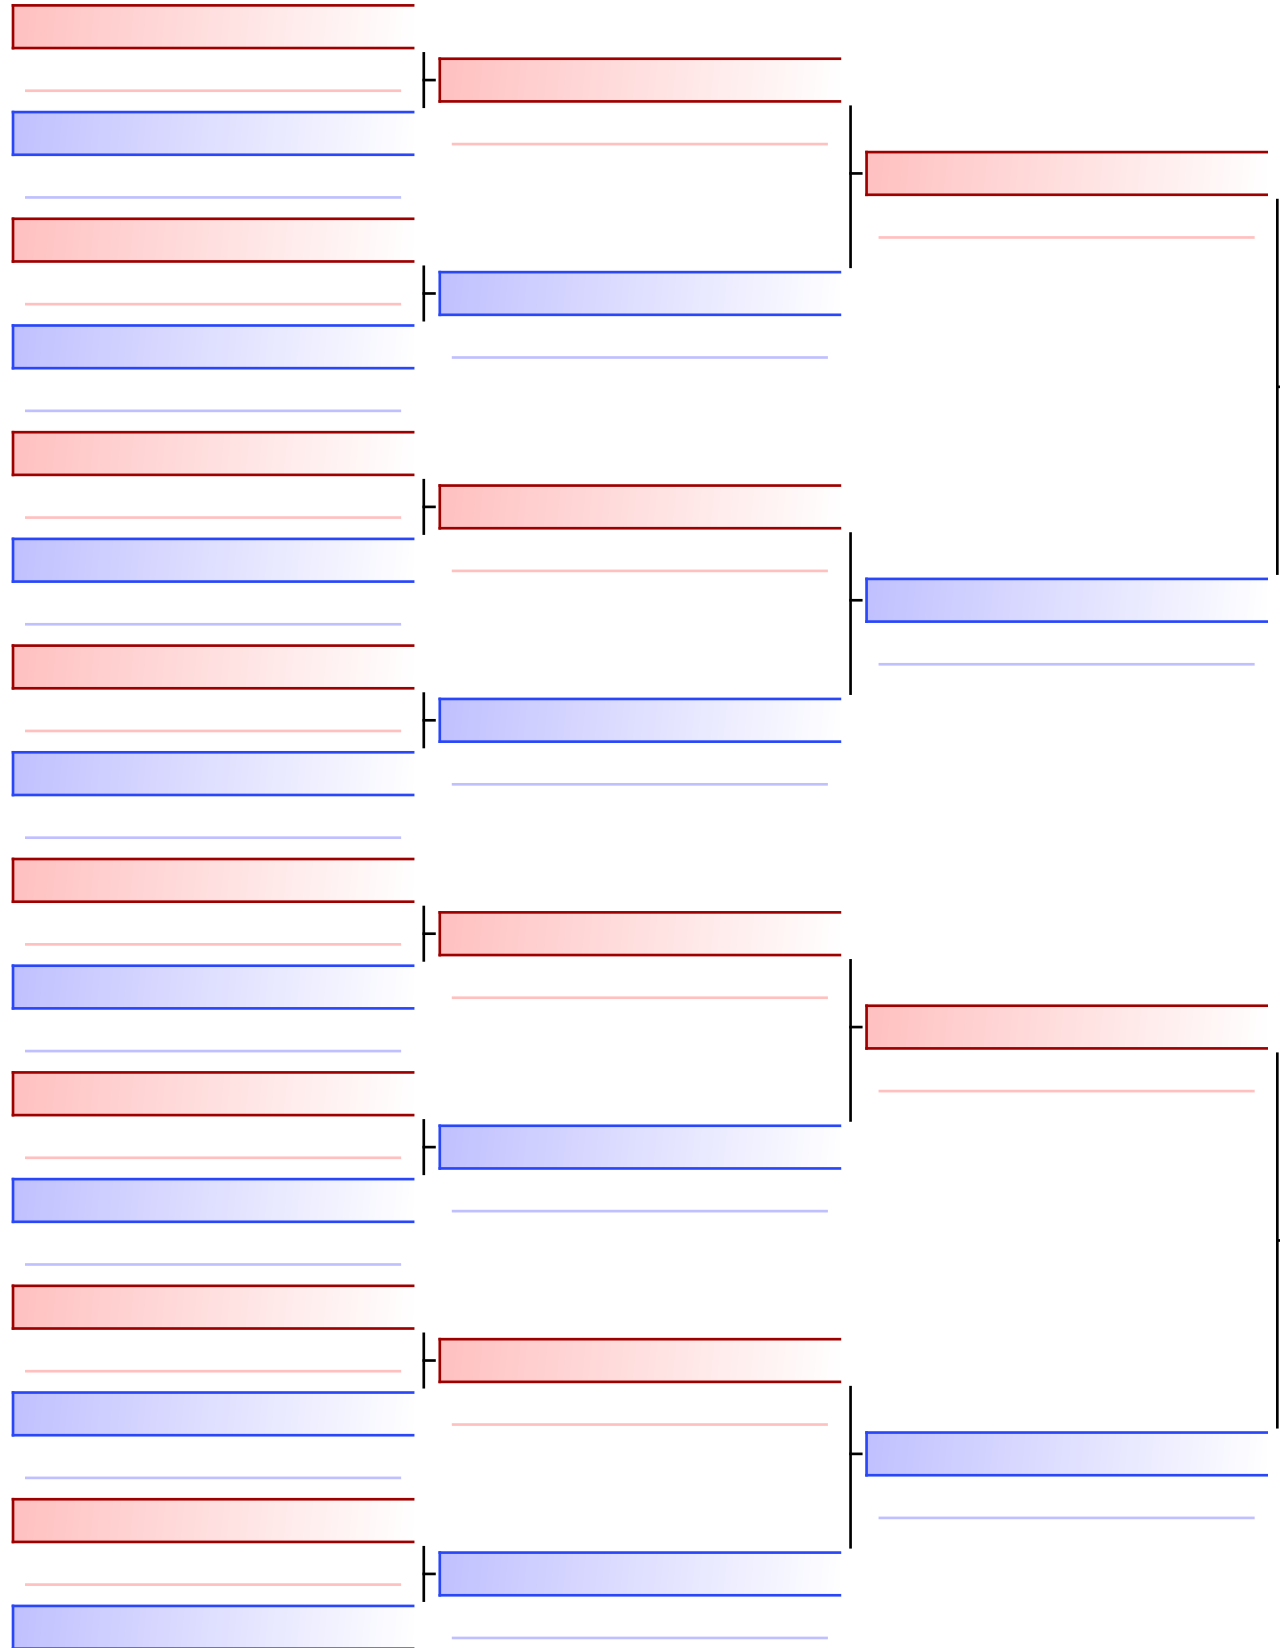

Final

RSC

ROMERO ROGELIO (MEX)
4

#25

ROMERO ROGELIO (MEX)

CUMMINGS RYAN (TTO)
1

1. ROMERO ROGELIO (MEX)
2. CUMMINGS RYAN (TTO)

Referees: