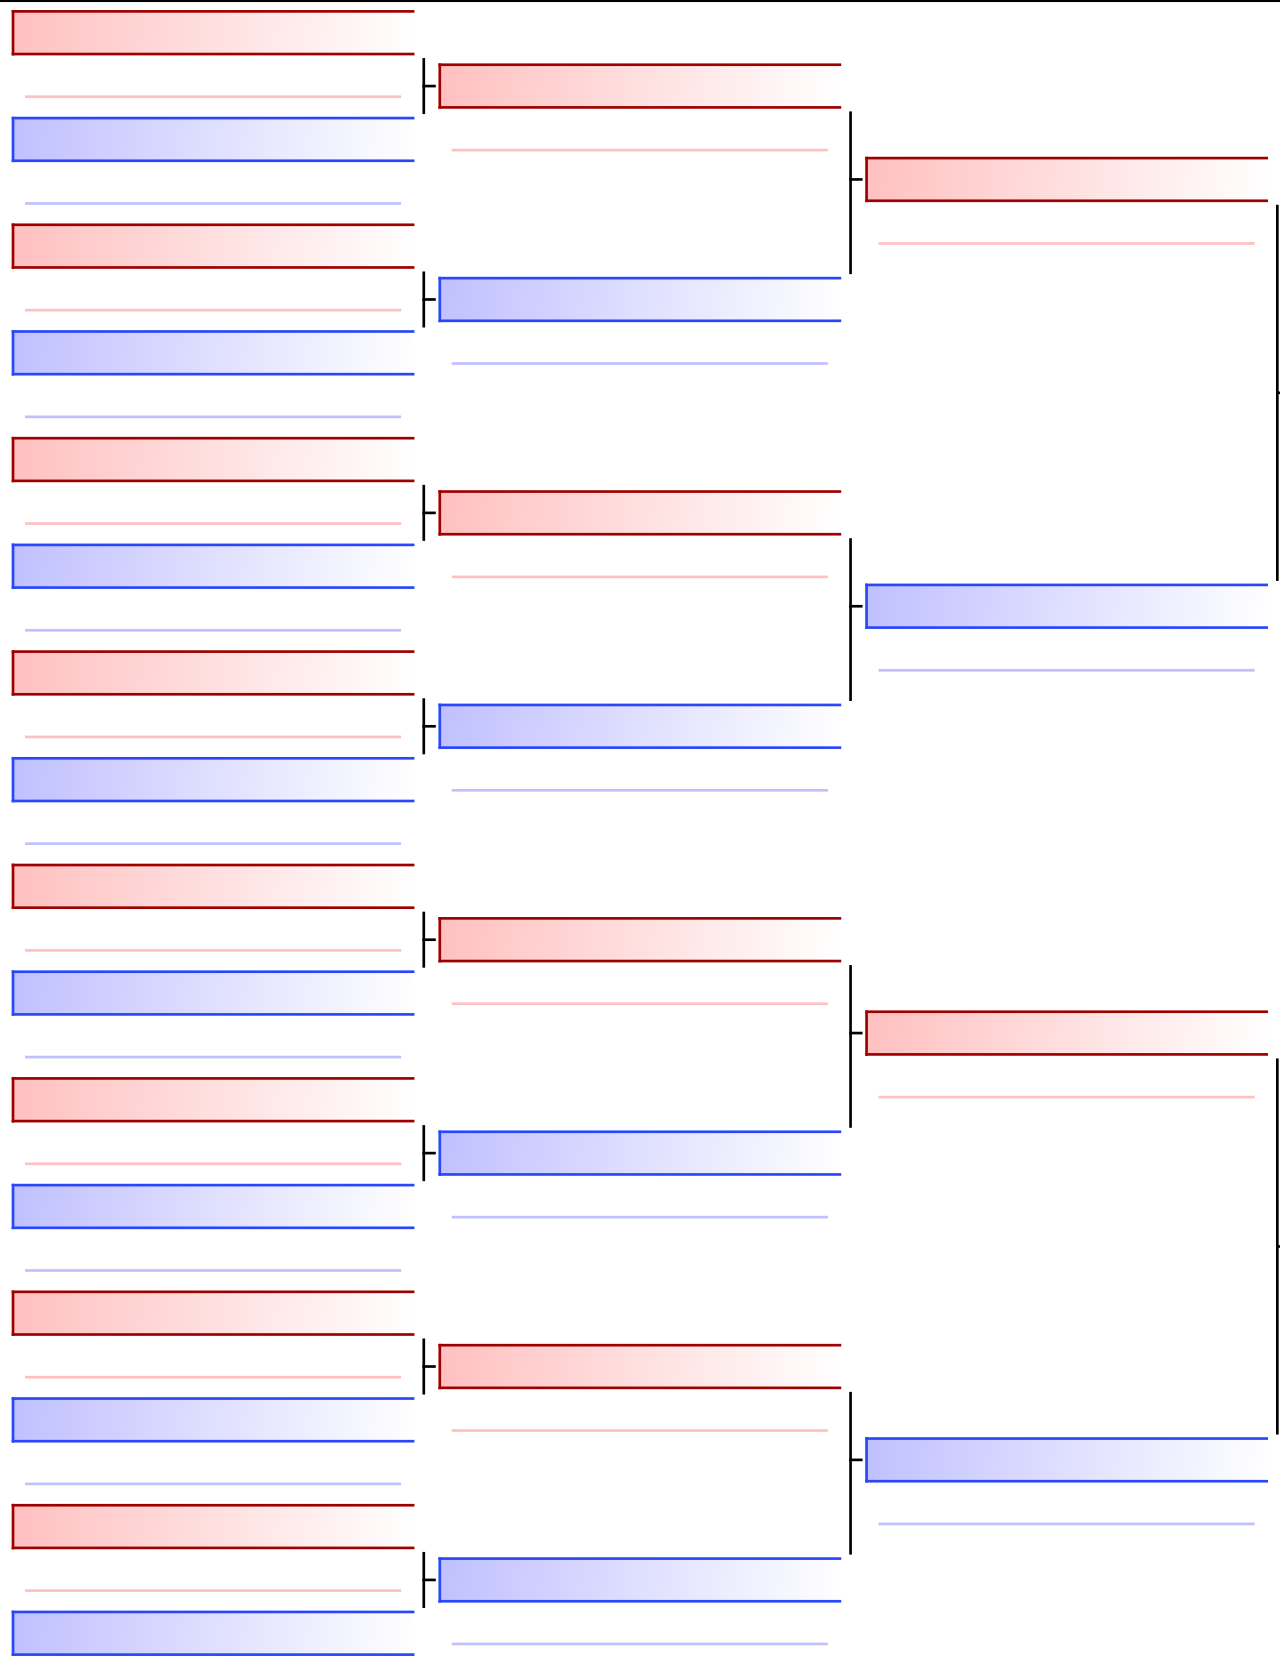

Final

GARCIA_LOPEZ JOCELYN_ENEDINA (MEX)

3

#24

GITTENS KIMBERLY (BAR)

WP

GITTENS KIMBERLY (BAR)

4

1. GITTENS KIMBERLY (BAR)
2. GARCIA_LOPEZ JOCELYN_ENEDINA (MEX)

Referees: