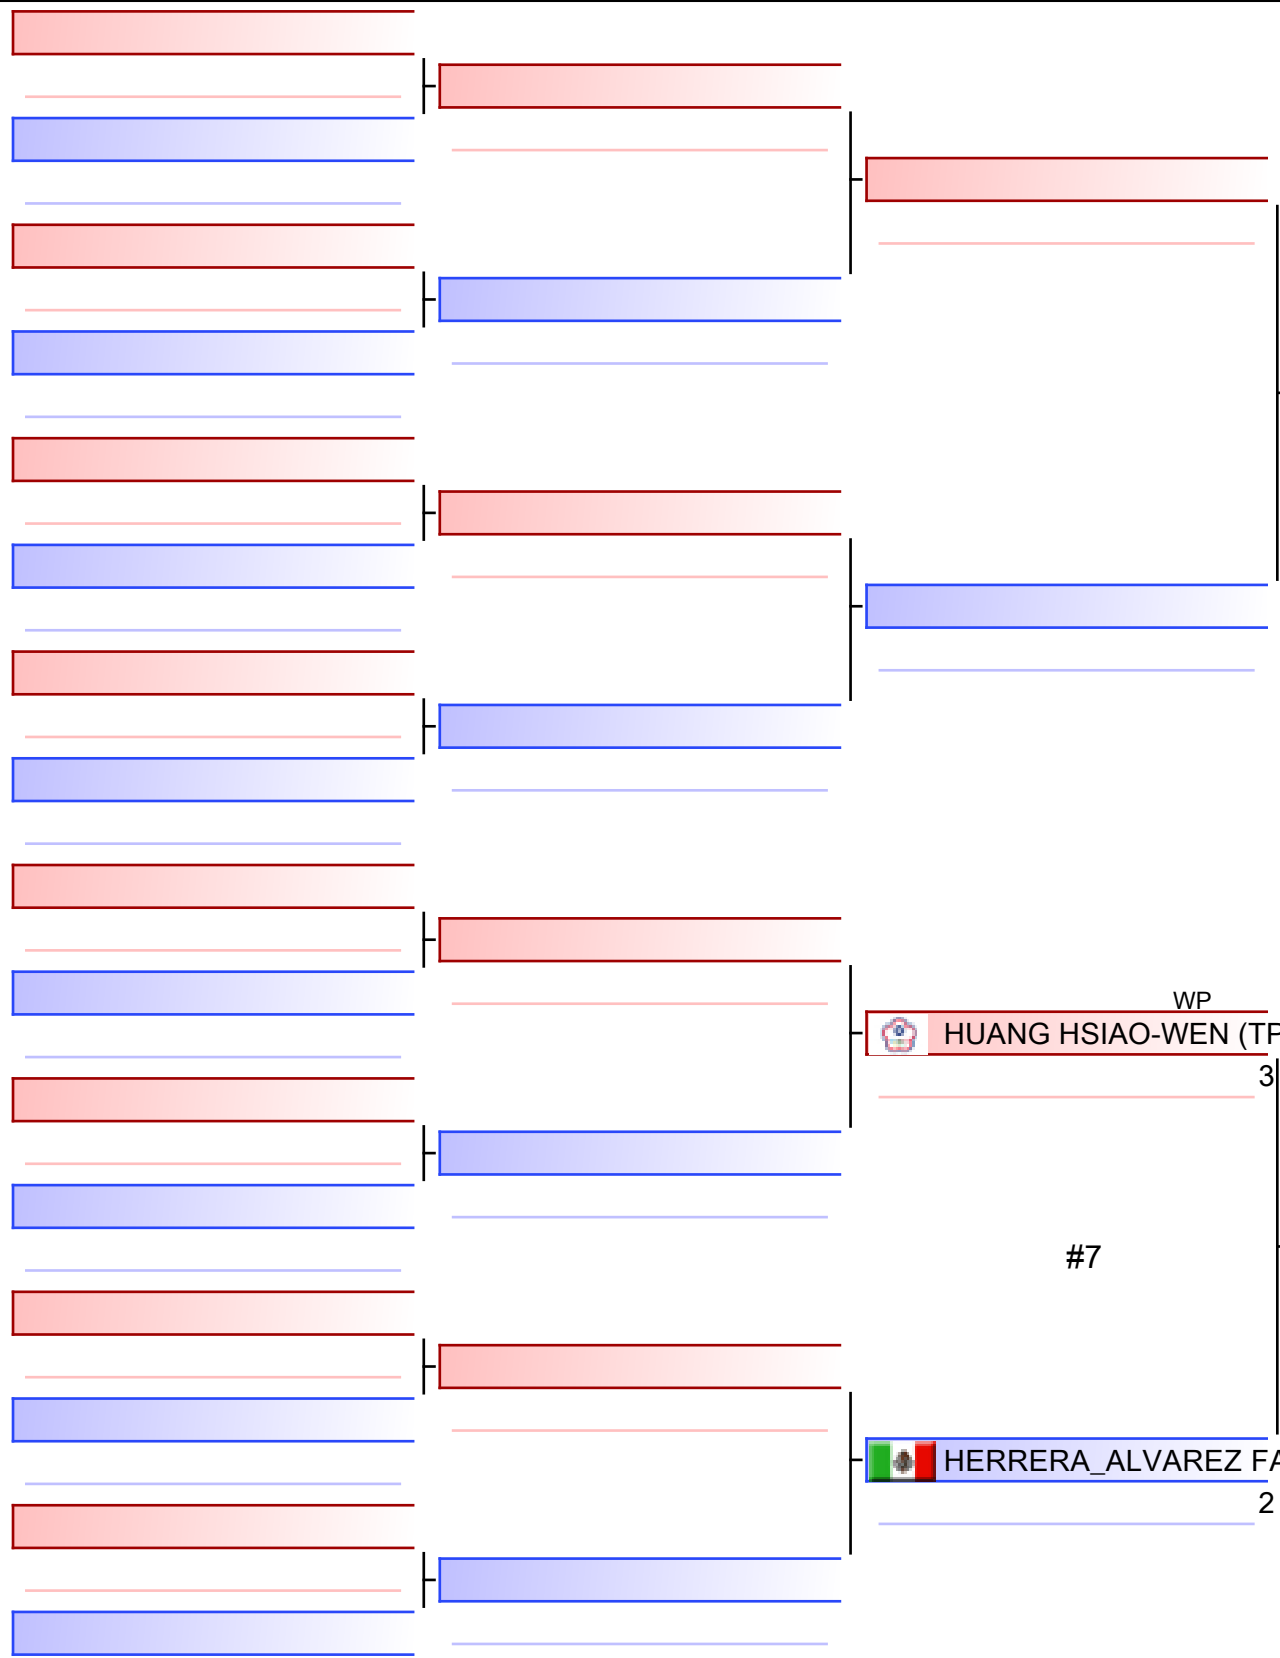

Welter (63-66kg) Elite Women				
1	KHELIF IMANE	ALGERIA		ALG - ALGERIA
2	CRUZ SANDOVAL BRIANDA TAMARA	MEXICO		MEX - MEXICO

Welter (63.5-67kg) Elite Men				
1	MARTINEZ RAMIREZ MIGUEL ANGEL	MEXICO		MEX - MEXICO

Final

WP

VEGA_BARRERAS MIGUEL_FERNANDO (MEX)
5

#32

VEGA_BARRERAS MIGUEL_FERNANDO (MEX)

MAUCHE HICHEM (ALG)
0

1. VEGA_BARRERAS MIGUEL_FERNANDO (MEX)
2. MAUCHE HICHEM (ALG)

Referees:			