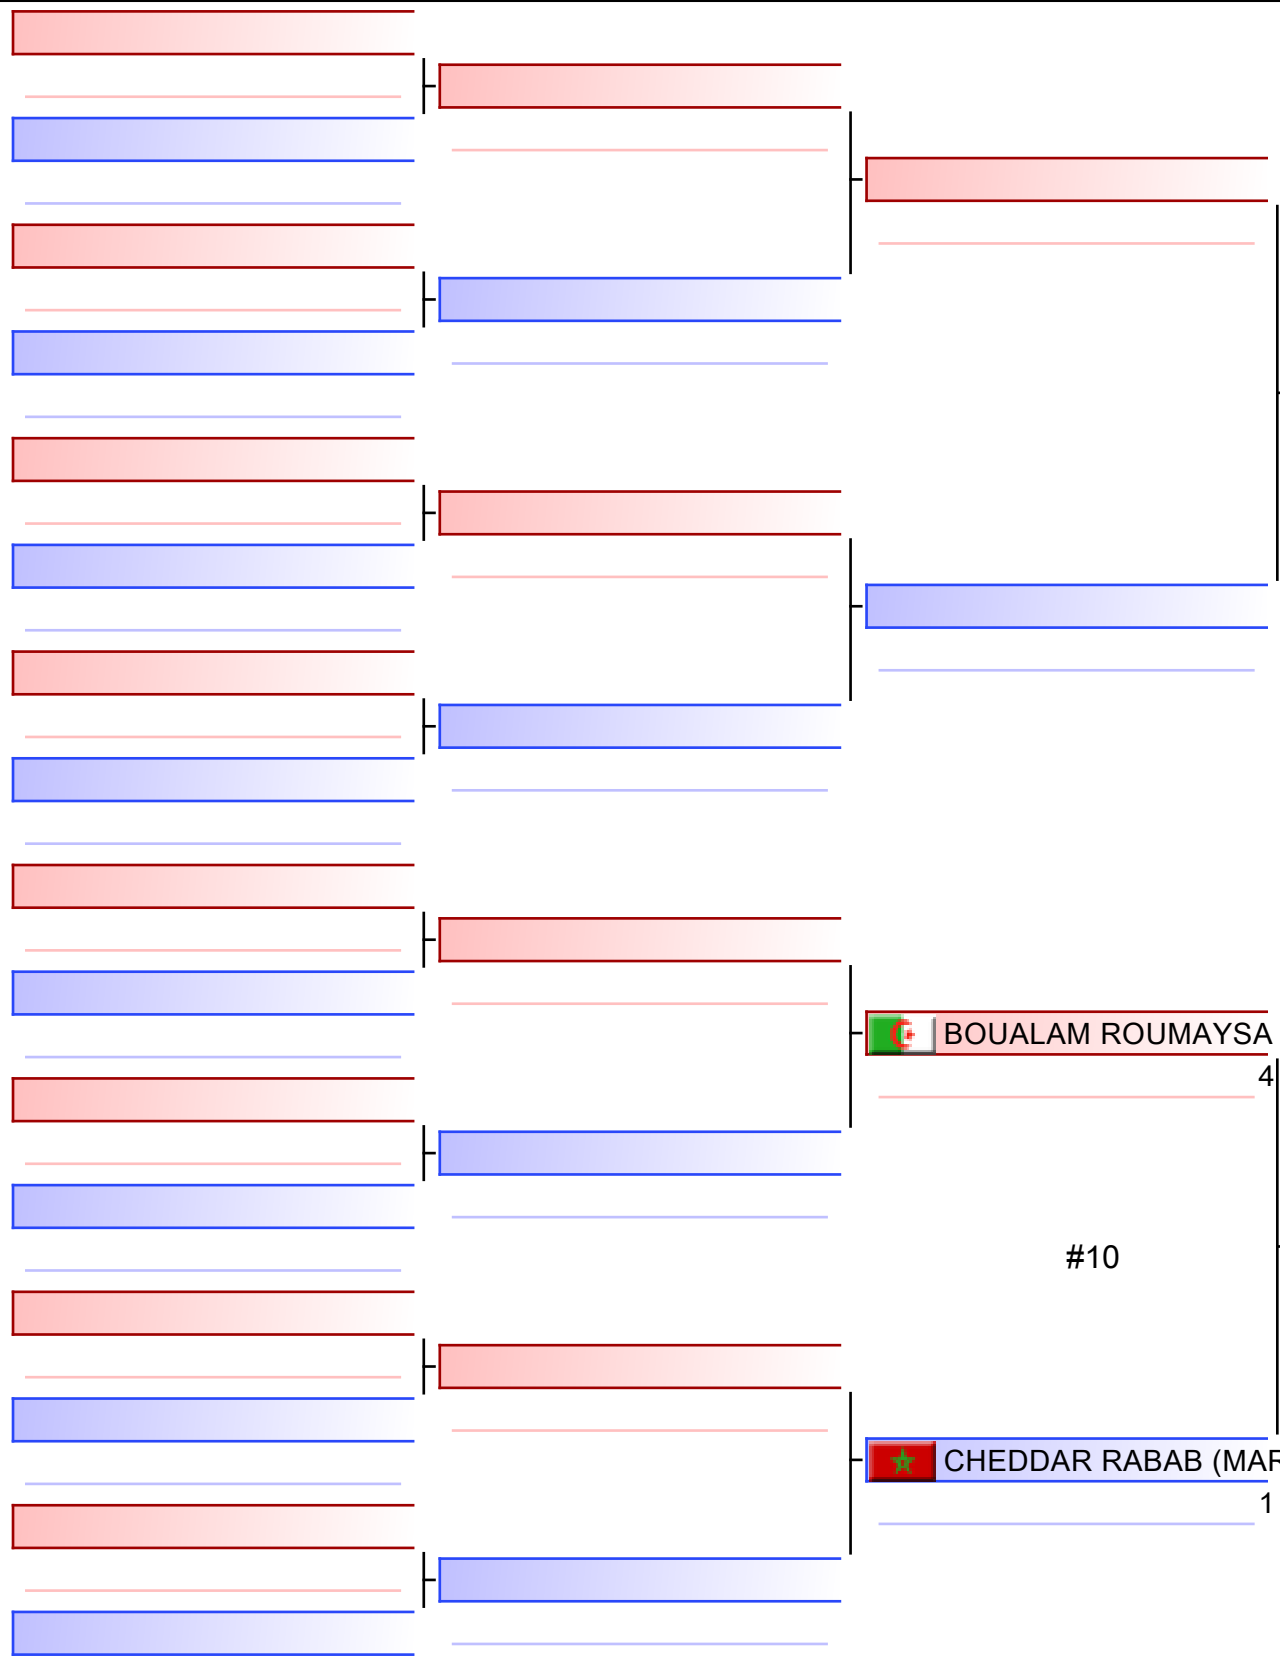

Final

GOMEZ_GALICIA INGRID_ALEXA (MEX)

1

#27

BOUALAM ROUMAYSA (ALG)

BOUALAM ROUMAYSA (ALG)

4

WP

#10

BOUALAM ROUMAYSA (ALG)

4

CHEDDAR RABAB (MAR)

1

1. BOUALAM ROUMAYSA (ALG)
2. GOMEZ_GALICIA INGRID_ALEXA (MEX)
3. CHEDDAR RABAB (MAR)

Referees: