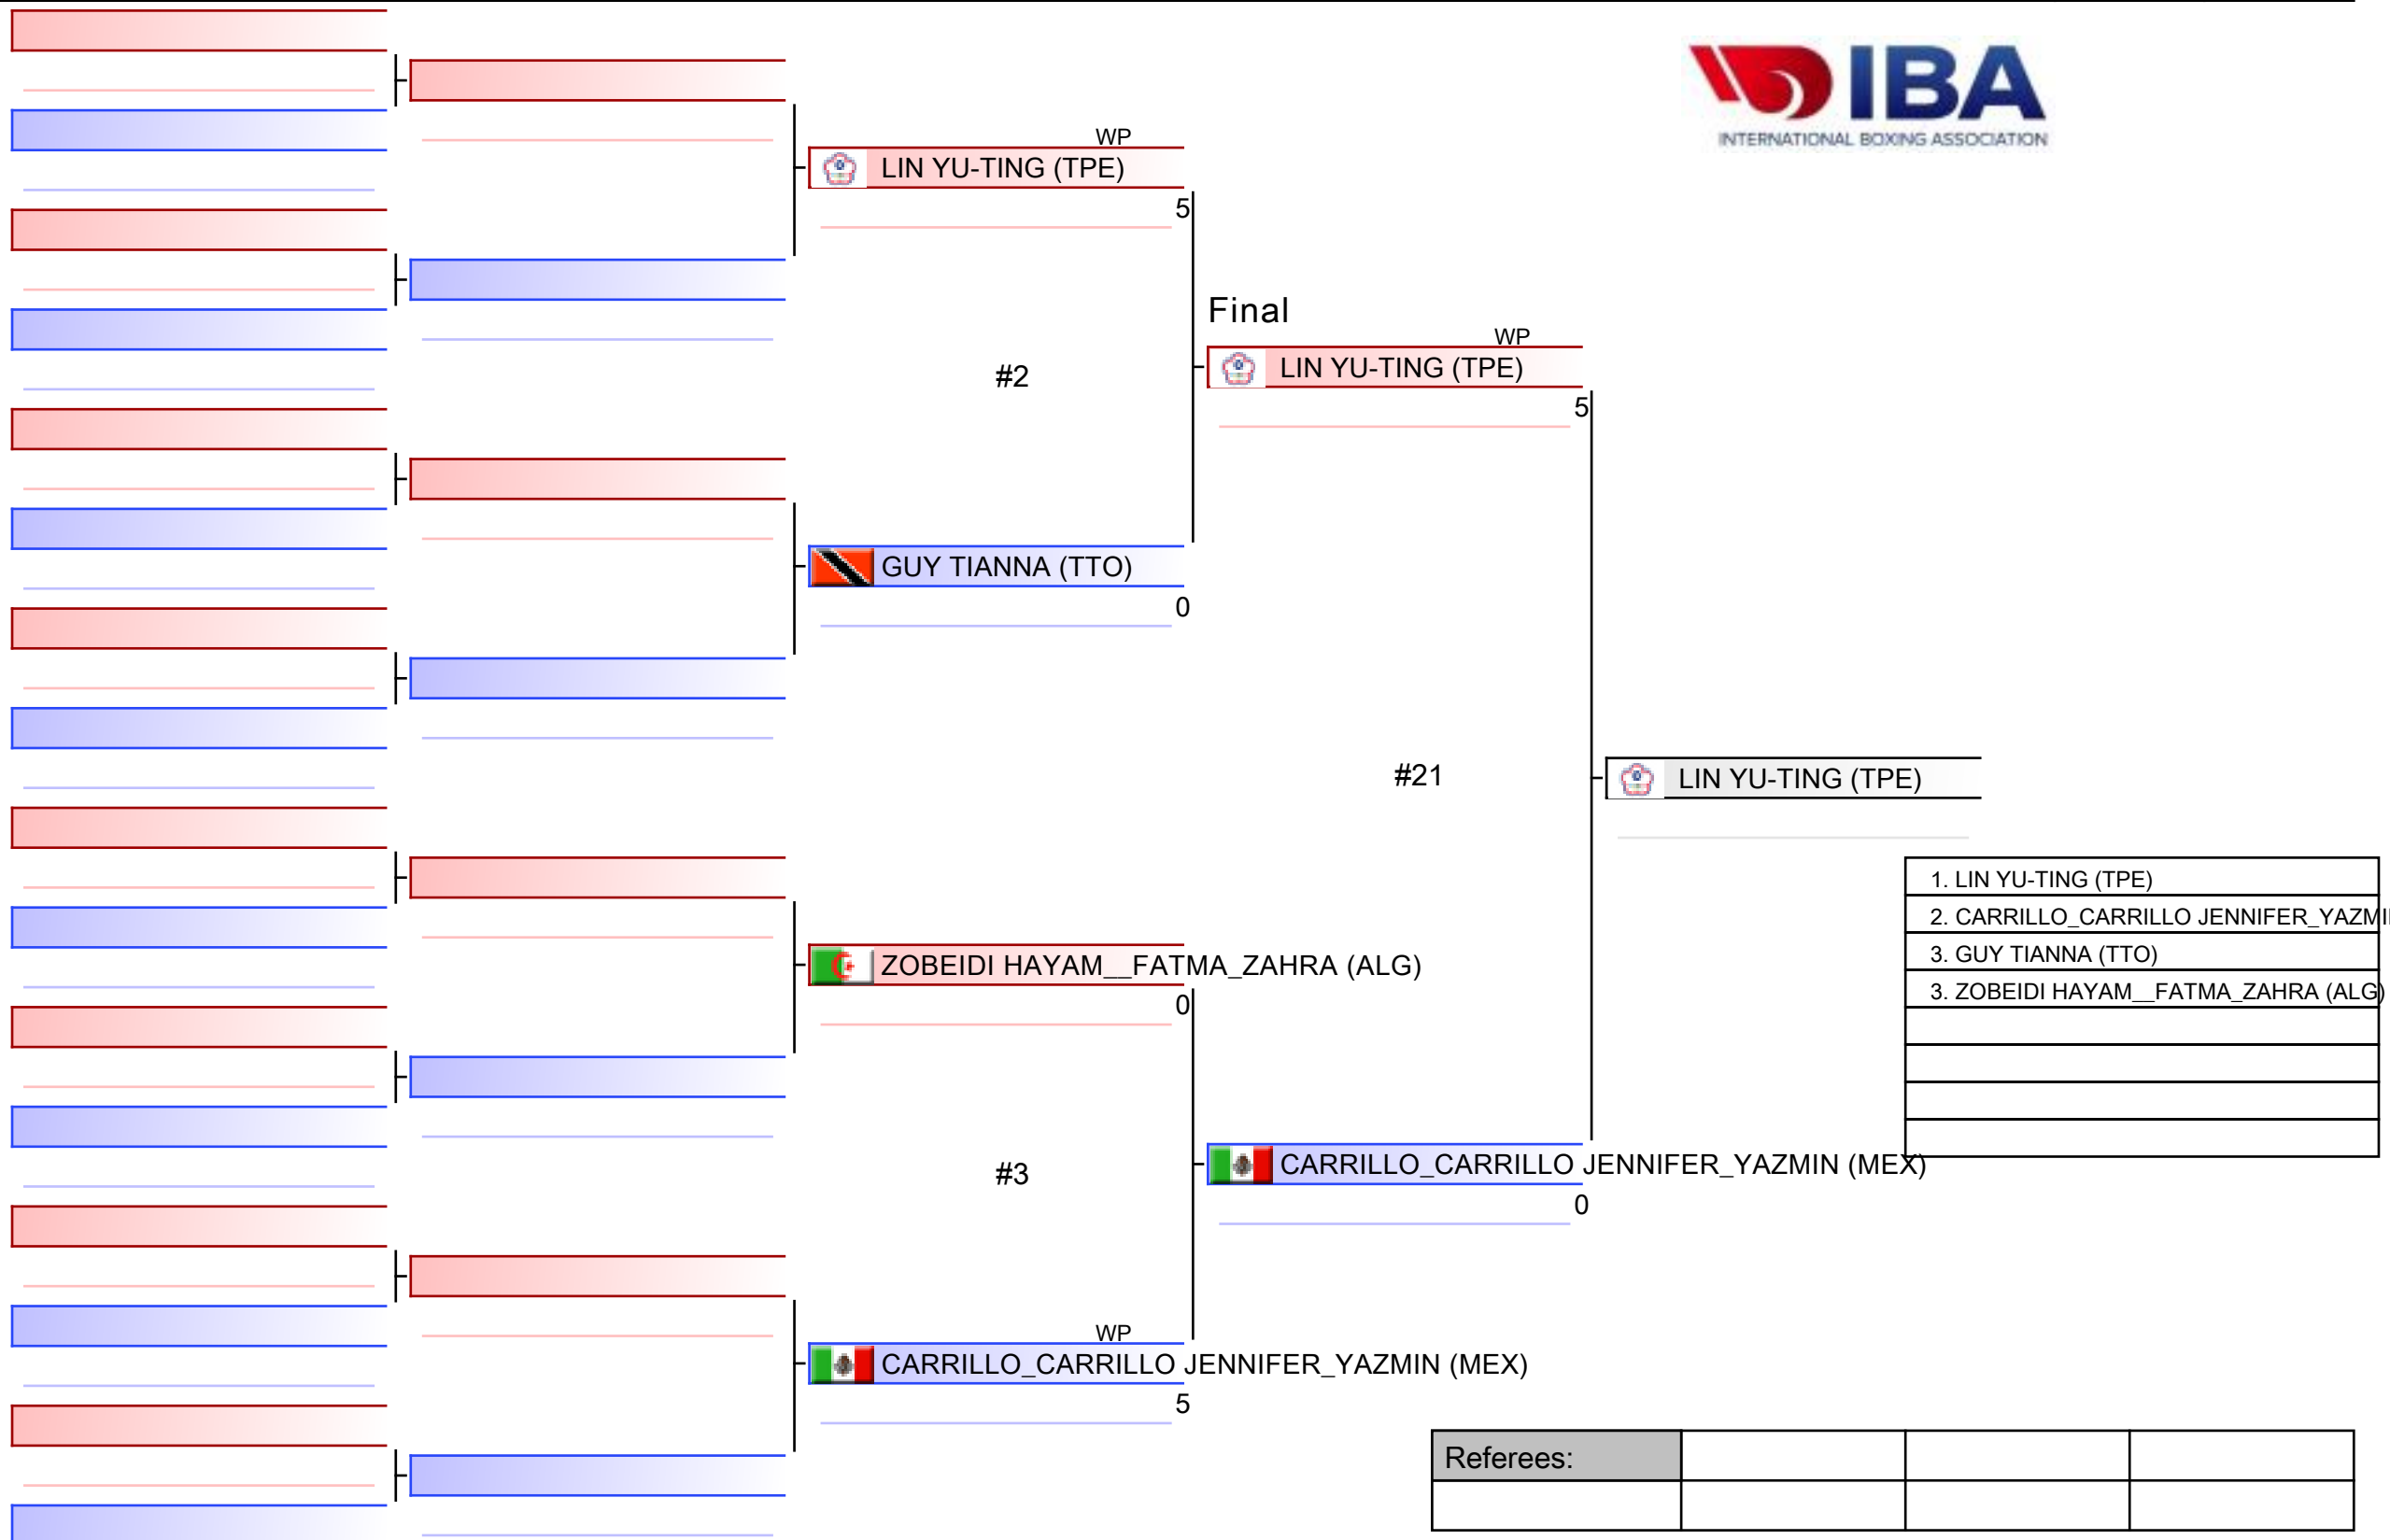

Welter (63-66kg) Elite Women				
1	KHELIF IMANE	ALGERIA		ALG - ALGERIA
2	CRUZ SANDOVAL BRIANDA TAMARA	MEXICO		MEX - MEXICO

Welter (63.5-67kg) Elite Men				
1	MARTINEZ RAMIREZ MIGUEL ANGEL	MEXICO		MEX - MEXICO

Final

WP

VEGA_BARRERAS MIGUEL_FERNANDO (MEX)
5

#32

VEGA_BARRERAS MIGUEL_FERNANDO (MEX)

MAUCHE HICHEM (ALG)
0

1. VEGA_BARRERAS MIGUEL_FERNANDO (MEX)
2. MAUCHE HICHEM (ALG)

Referees:			