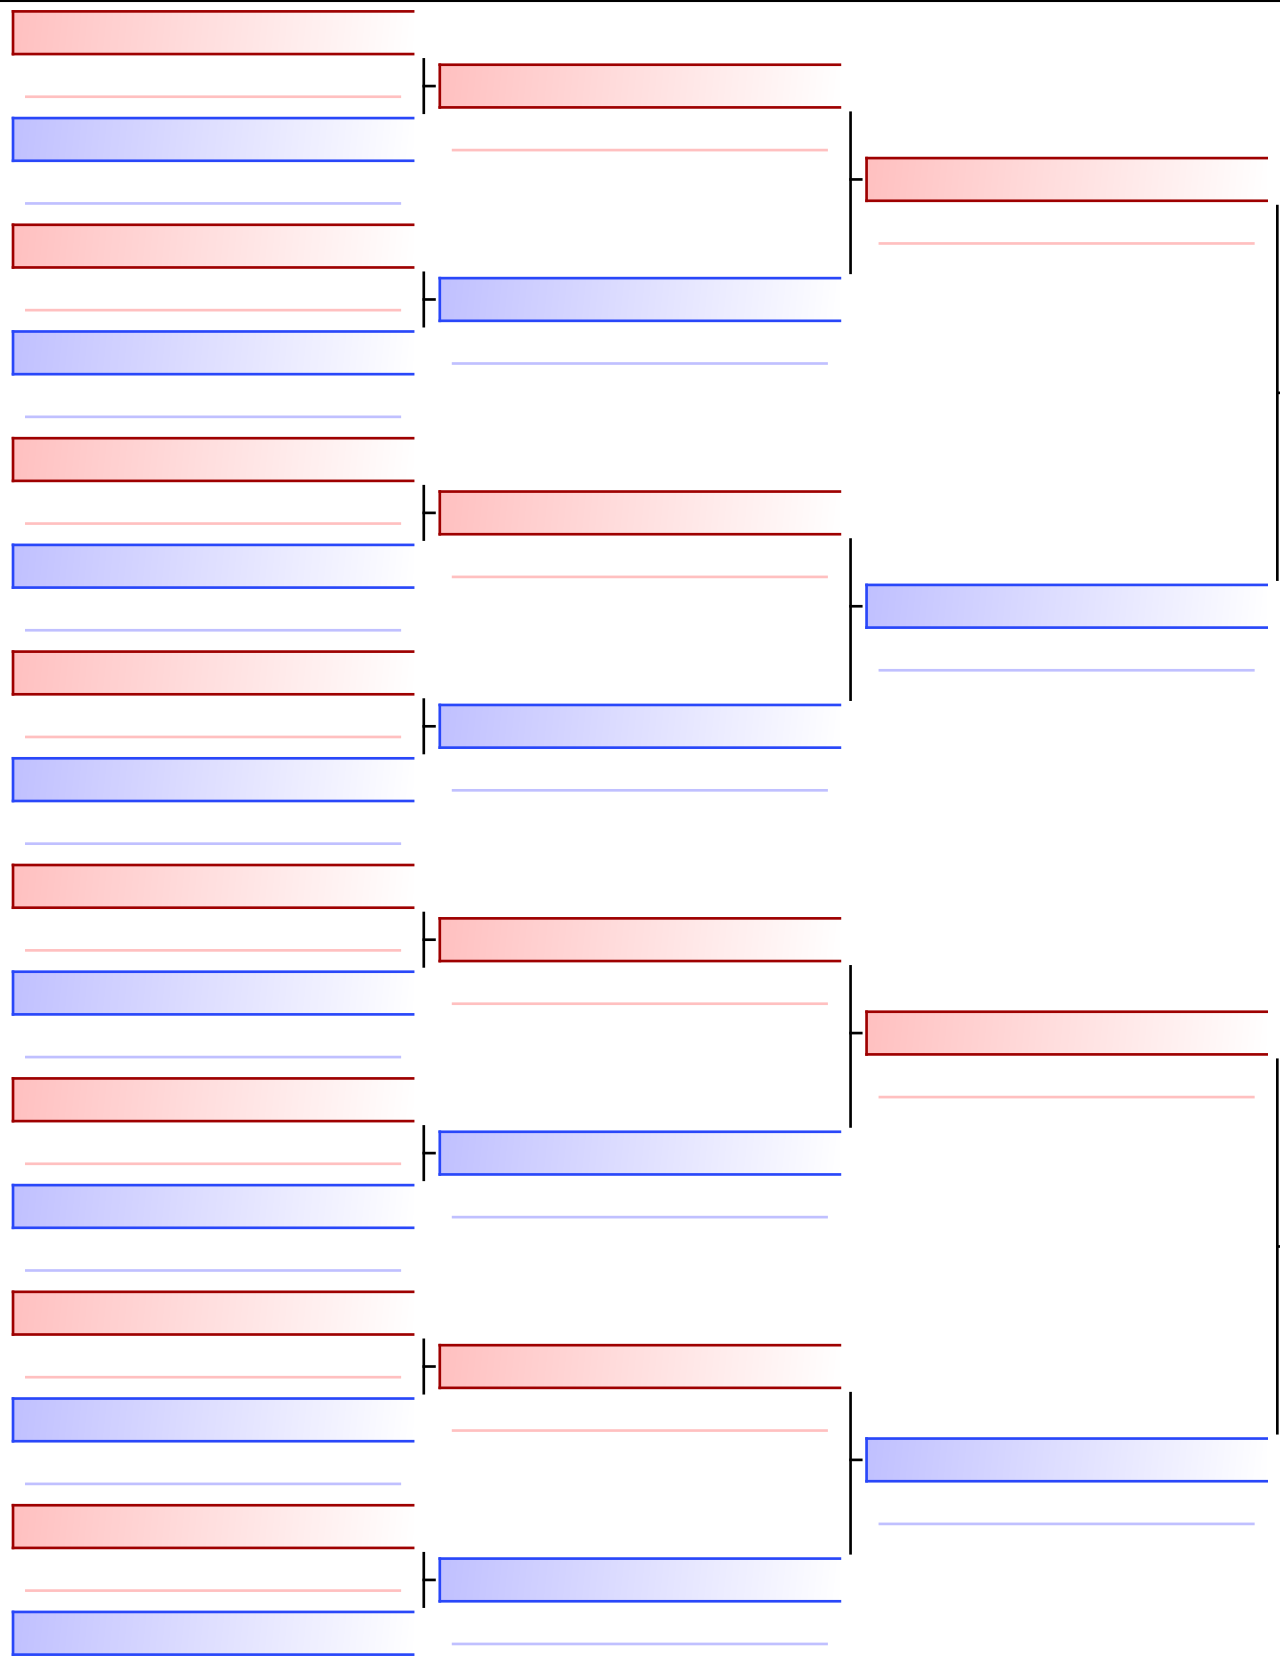

Final

WP

SOLIS_ACOSTA GUADALUPE_ALTAGRACIA (MEX)
3

#38

SOLIS_ACOSTA GUADALUPE_ALTAGRACIA (MEX)

1. SOLIS_ACOSTA GUADALUPE_ALTAGRACIA (MEX)
2. HUANG YU-TING (TPE)

HUANG YU-TING (TPE)
2

Referees: