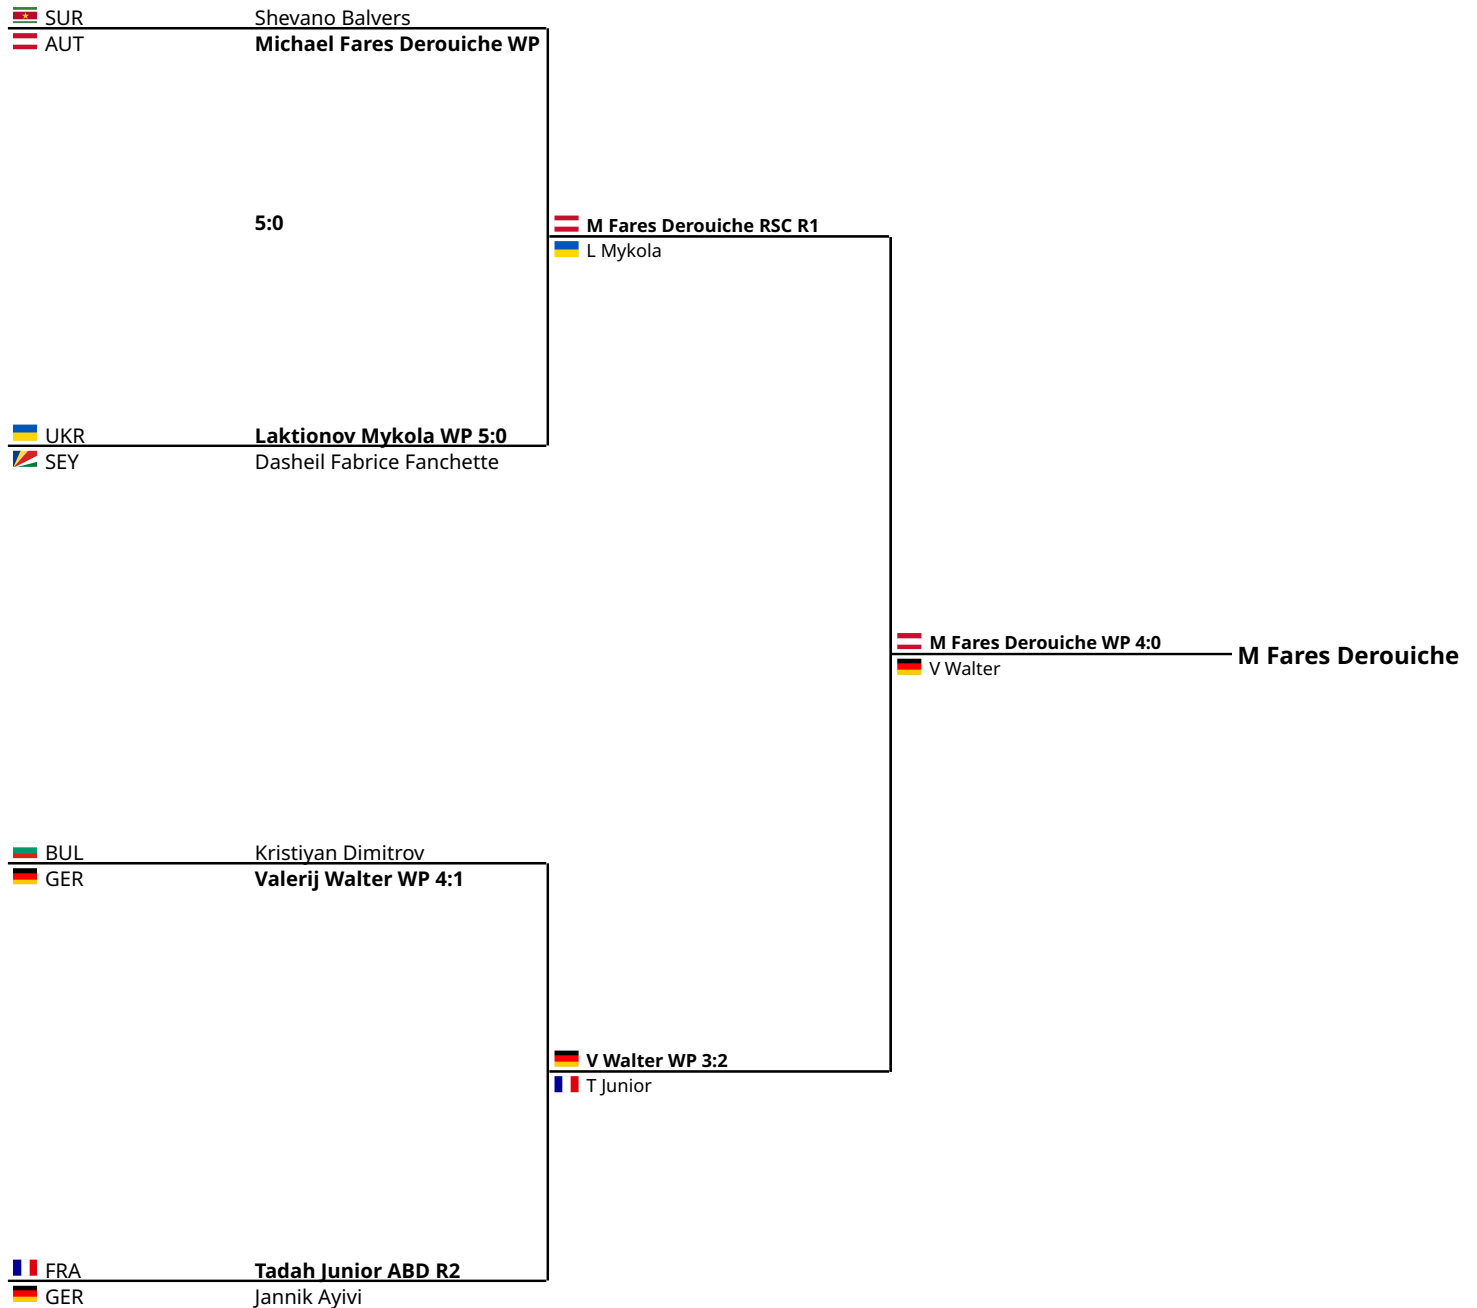

Eindhoven Box Cup 2026

Draw Sheet Men's Elite Male Elite 85

8 Boxers

Quarter Finals		Semi Finals	Finals	Winner
Club	Name			

Standings	
1. M Fares Derouiche	(AUT) Gold
2. V Walter	(GER) Silver
3. L Mykola	(UKR) Bronze
4. T Junior	(FRA) Bronze