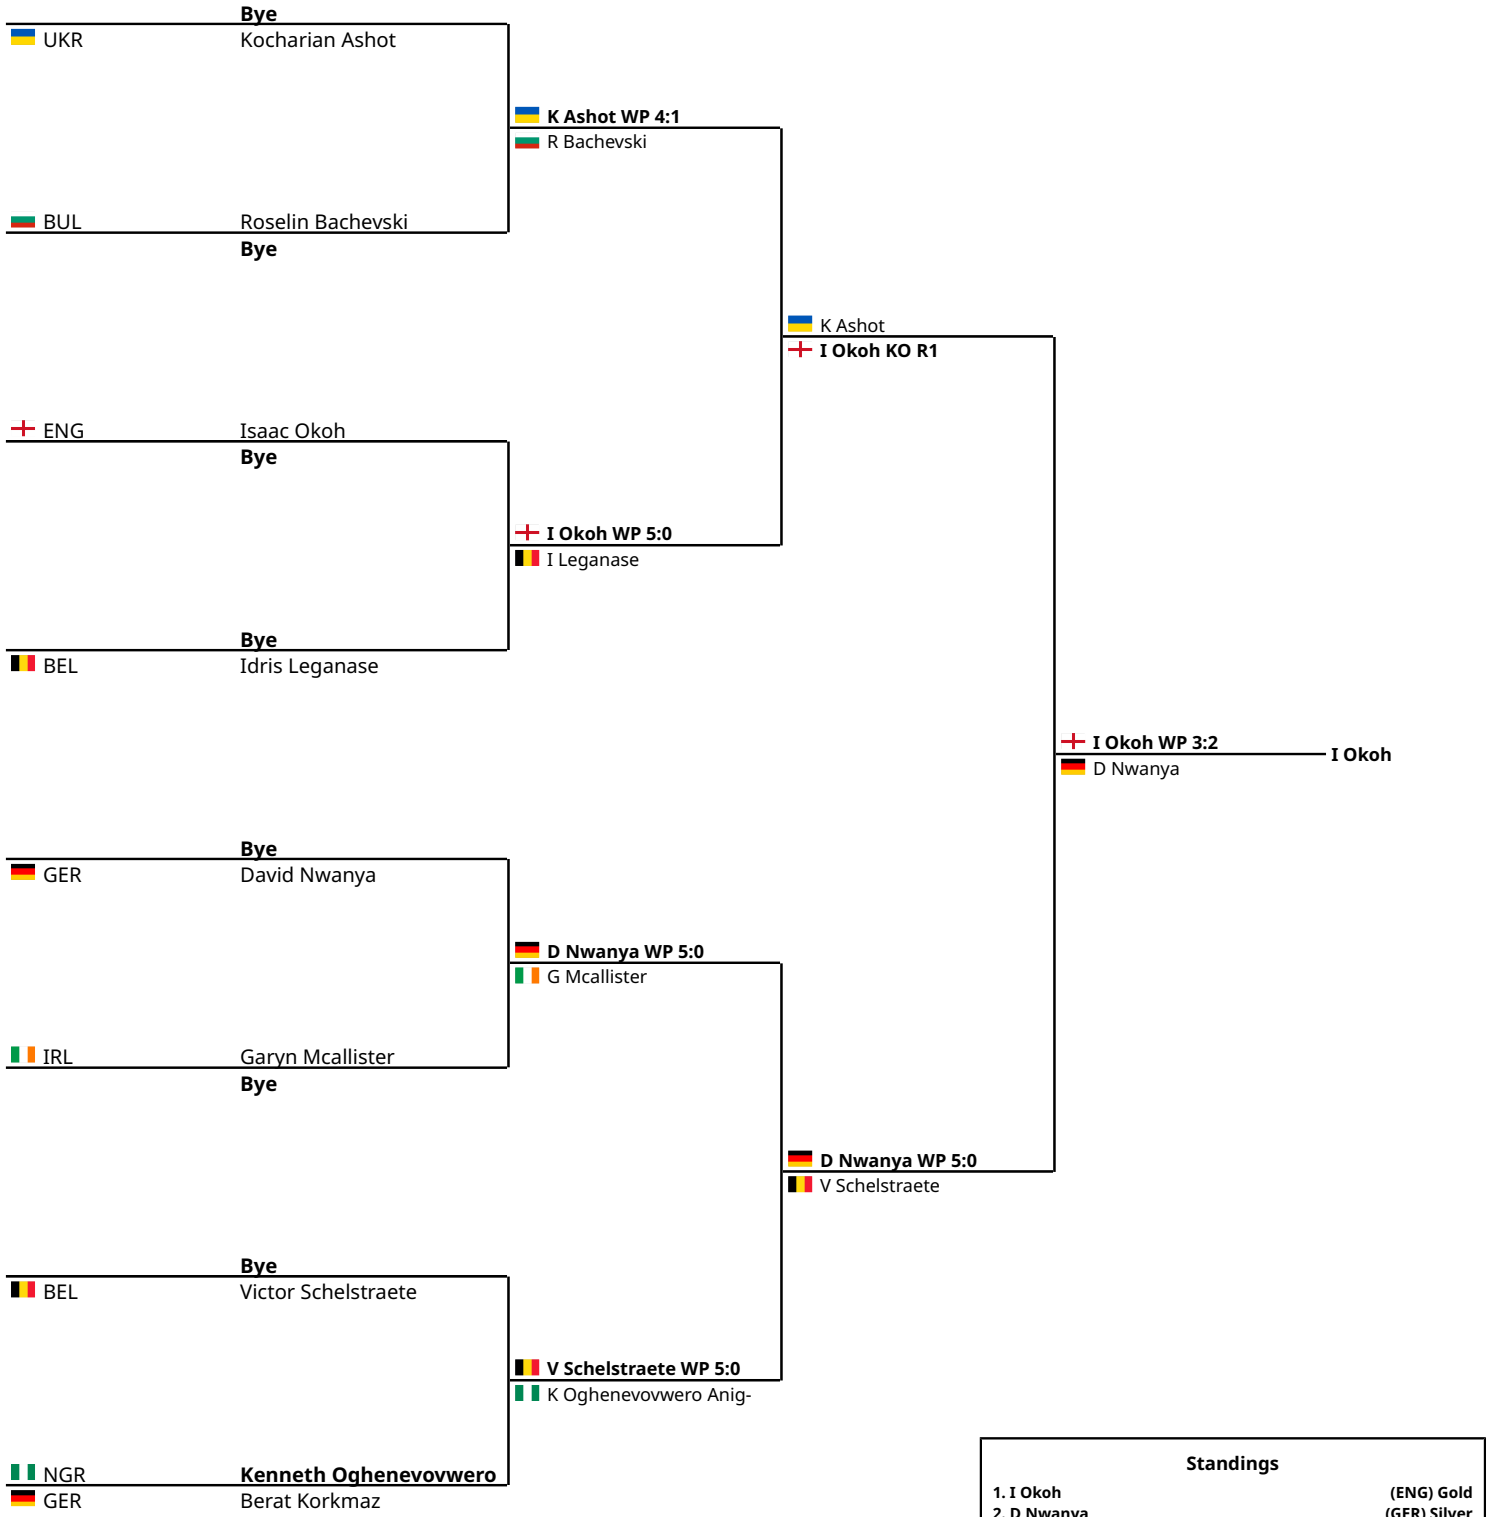

Eindhoven Box Cup 2026

Draw Sheet Men's Elite Male Elite 90

9 Boxers

Round of 16		Quarter Finals	Semi Finals	Finals	Winner
Club	Name				

Standings	
1. I Okoh	(ENG) Gold
2. D Nwanya	(GER) Silver
3. K Ashot	(UKR) Bronze
4. V Schelstraete	(BEL) Bronze

anig WP 3:1

BoxerBase.com

Printed at Tuesday, May 26, 2026 at 9:55 AM