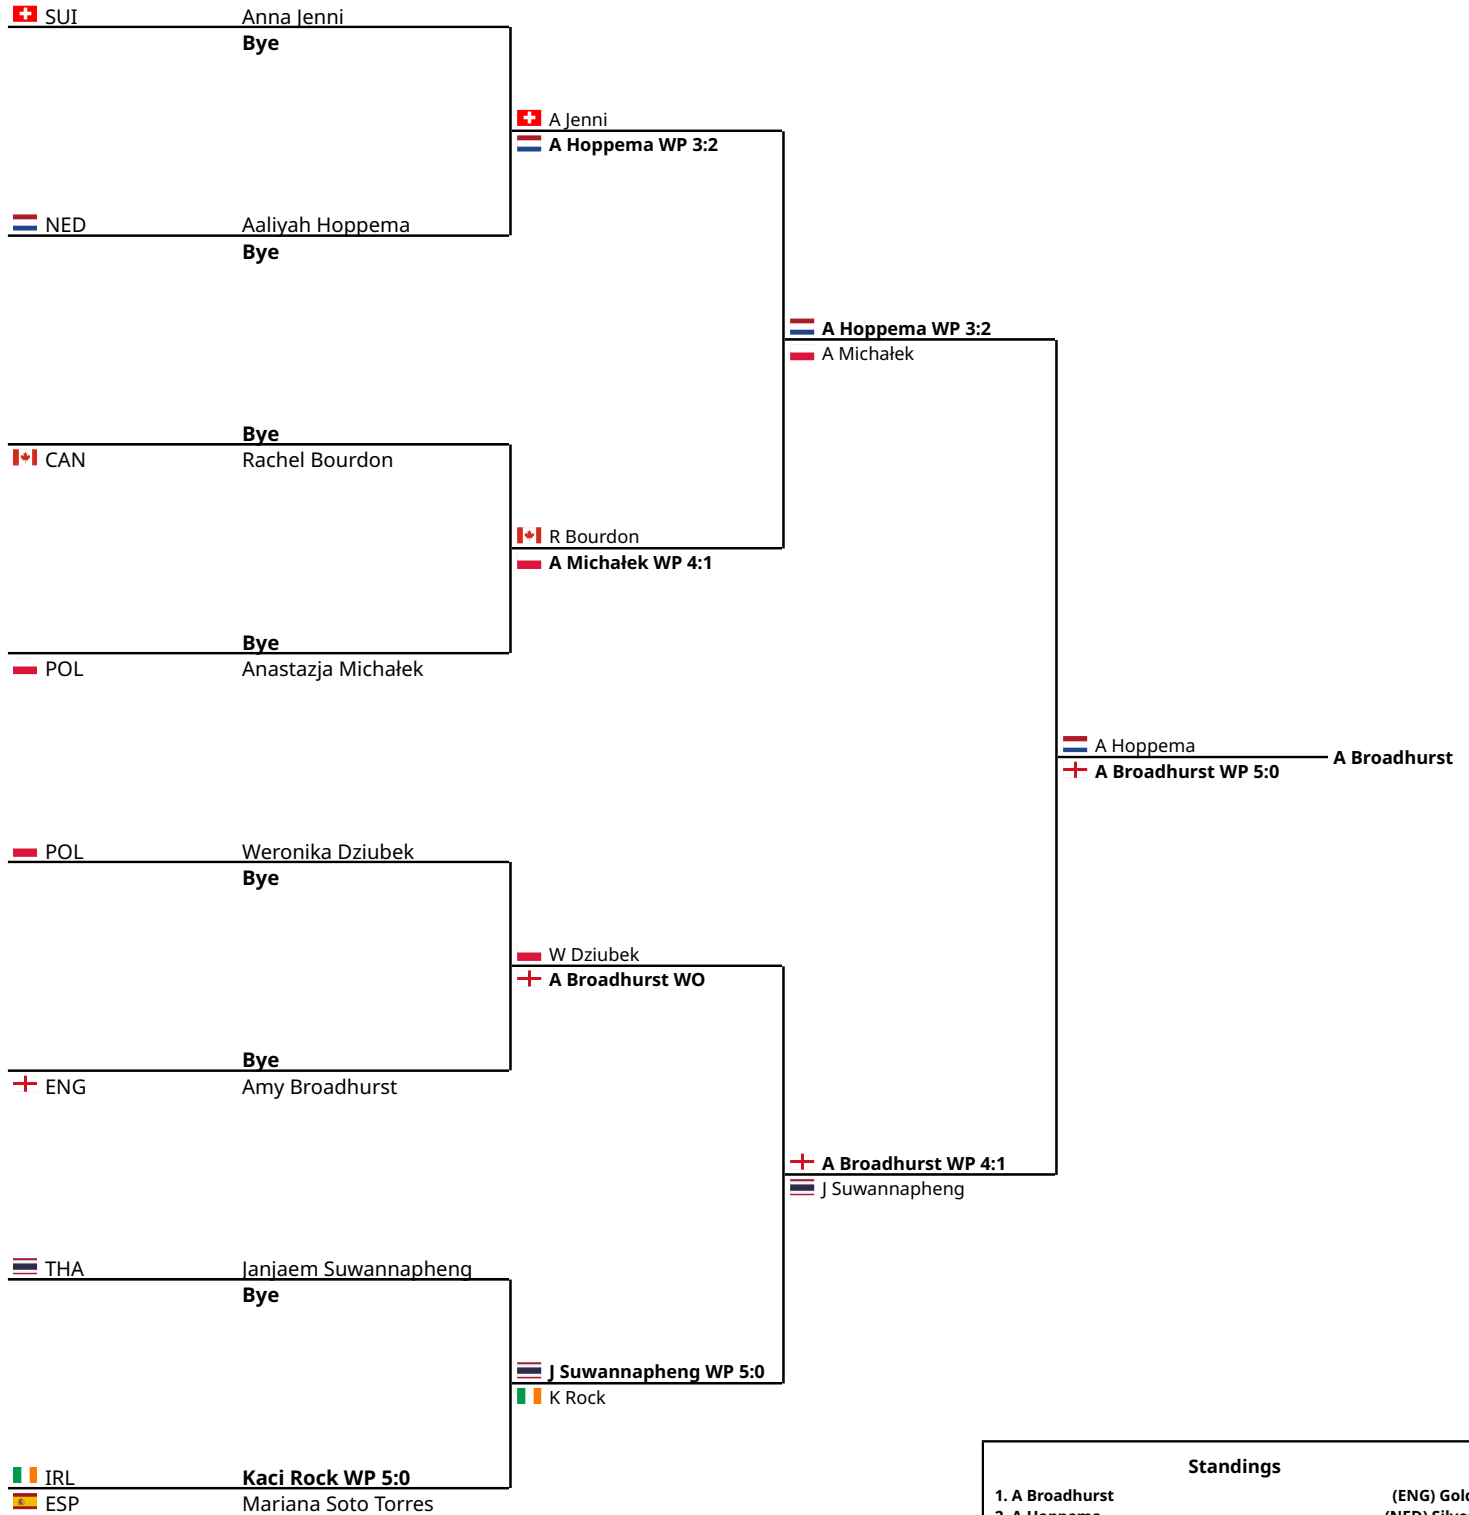

Draw Sheet Women's Elite Female Elite 60

8 Boxers

Quarter Finals		Semi Finals	Finals	Winner
Club	Name			

Standings	
1. D Tetiana	(UKR) Gold
2. M van der Toorn	(NED) Silver
3. W Hass	(POL) Bronze
4. R Achieng Otieno	(KEN) Bronze

Eindhoven Box Cup 2026

Draw Sheet Women's Elite Female Elite 65

9 Boxers

Round of 16		Quarter Finals	Semi Finals	Finals	Winner
Club	Name				

Standings	
1. A Broadhurst	(ENG) Gold
2. A Hoppema	(NED) Silver
3. A Michalek	(POL) Bronze
4. J Suwannapheng	(THA) Bronze