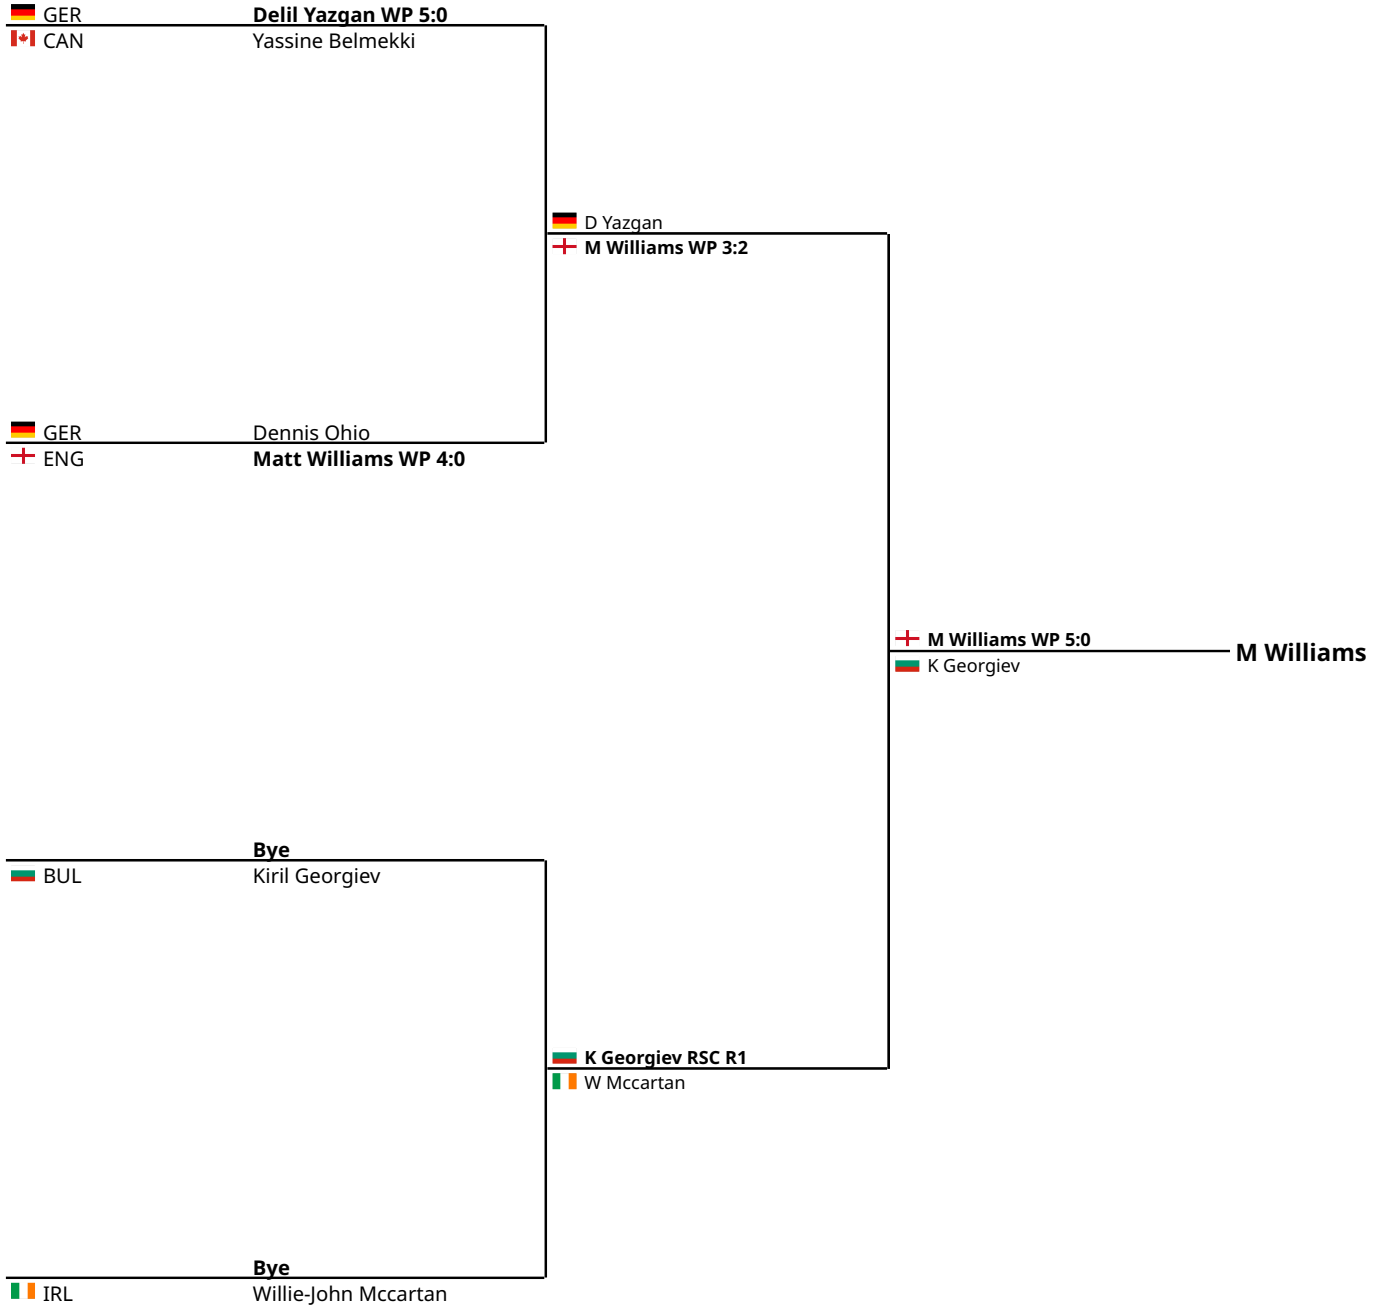

anig WP 3:1

BoxerBase.com

Printed at Tuesday, May 26, 2026 at 9:55 AM

Eindhoven Box Cup 2026

Draw Sheet Men's Elite Male Elite 90+

6 Boxers

Quarter Finals		Semi Finals	Finals	Winner
Club	Name			

Standings	
1. M Williams	(ENG) Gold
2. K Georgiev	(BUL) Silver
3. D Yazgan	(GER) Bronze
4. W Mccartan	(IRL) Bronze