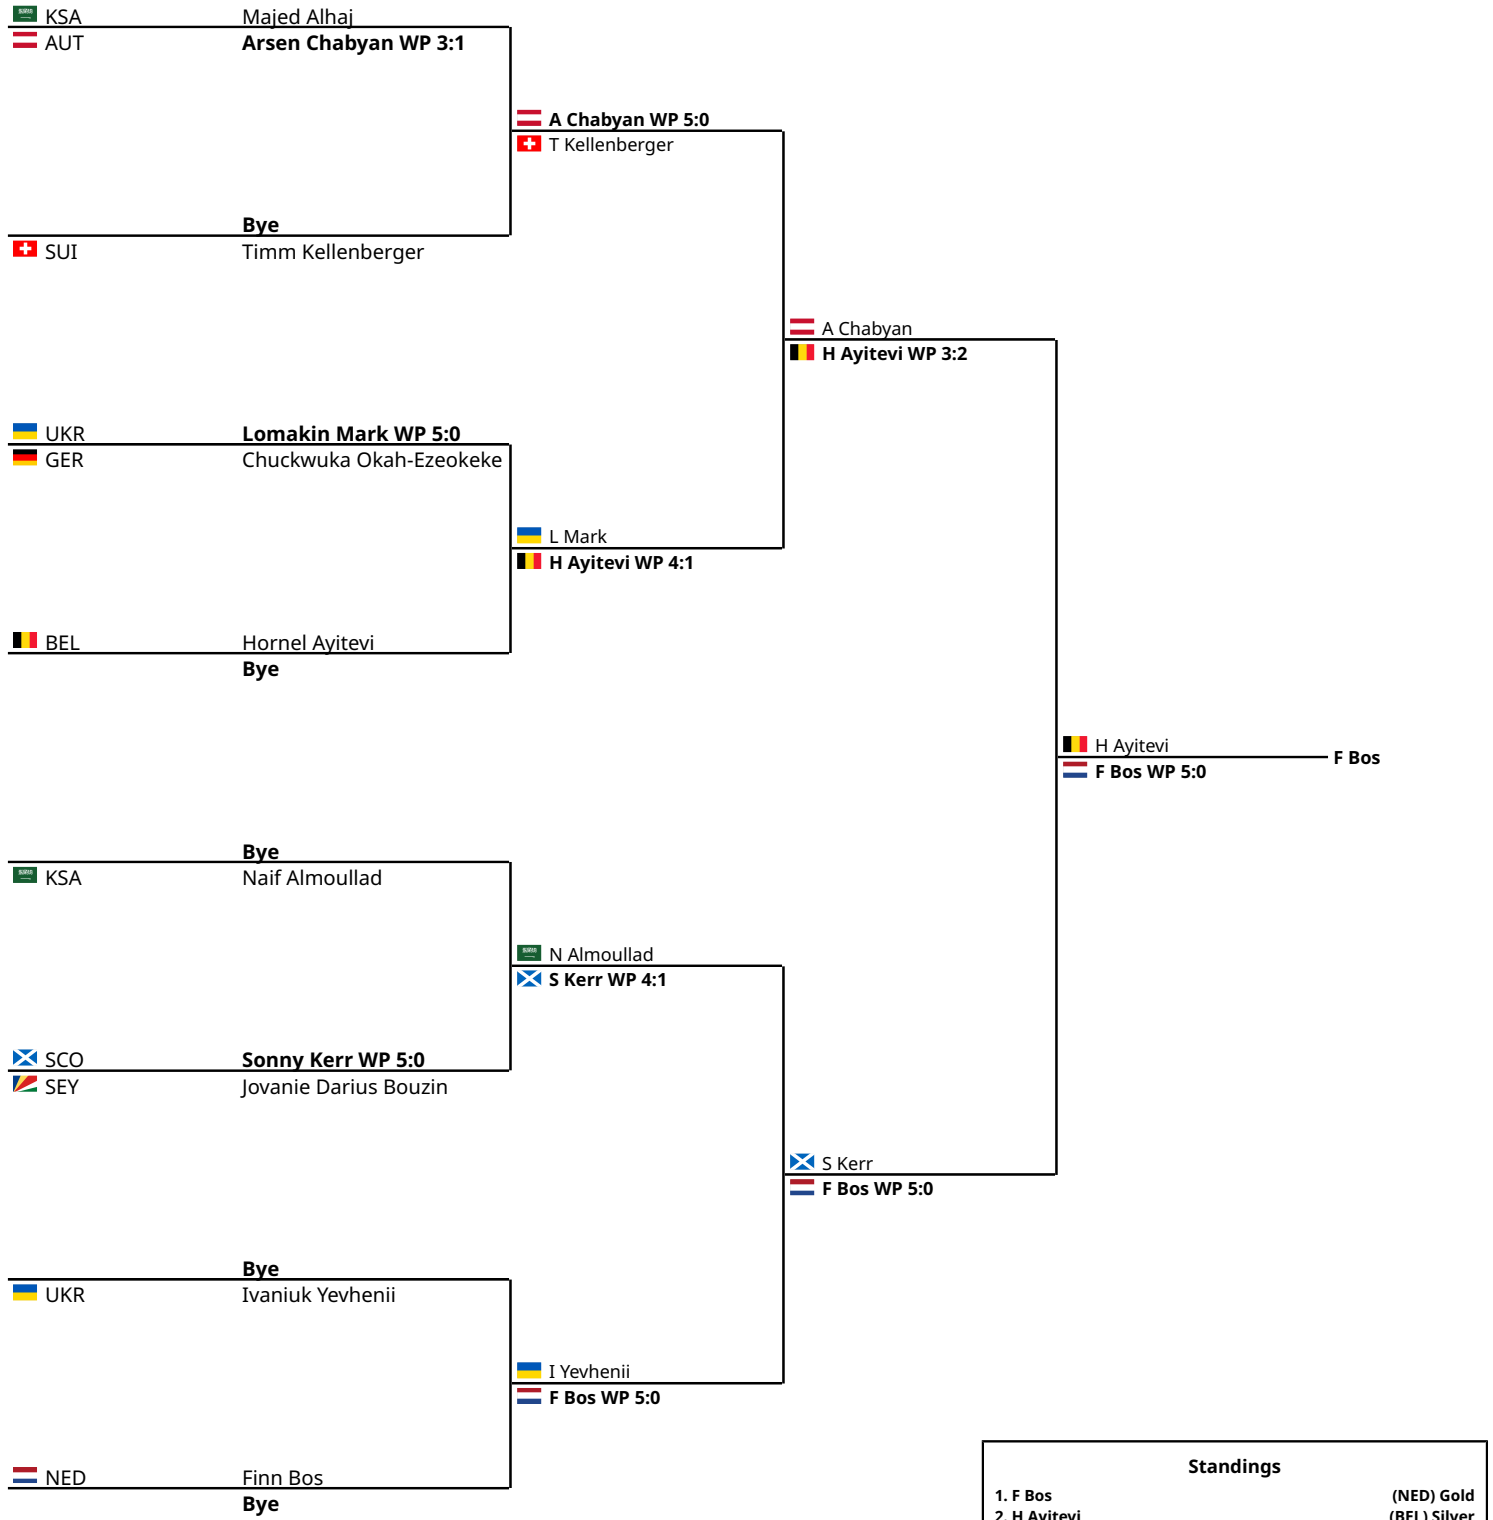

Draw Sheet Men's Elite Male Elite 65

14 Boxers

Round of 16		Quarter Finals	Semi Finals	Finals	Winner
Club	Name				

Eindhoven Box Cup 2026

Draw Sheet Men's Elite Male Elite 70

11 Boxers

Round of 16		Quarter Finals	Semi Finals	Finals	Winner
Club	Name				