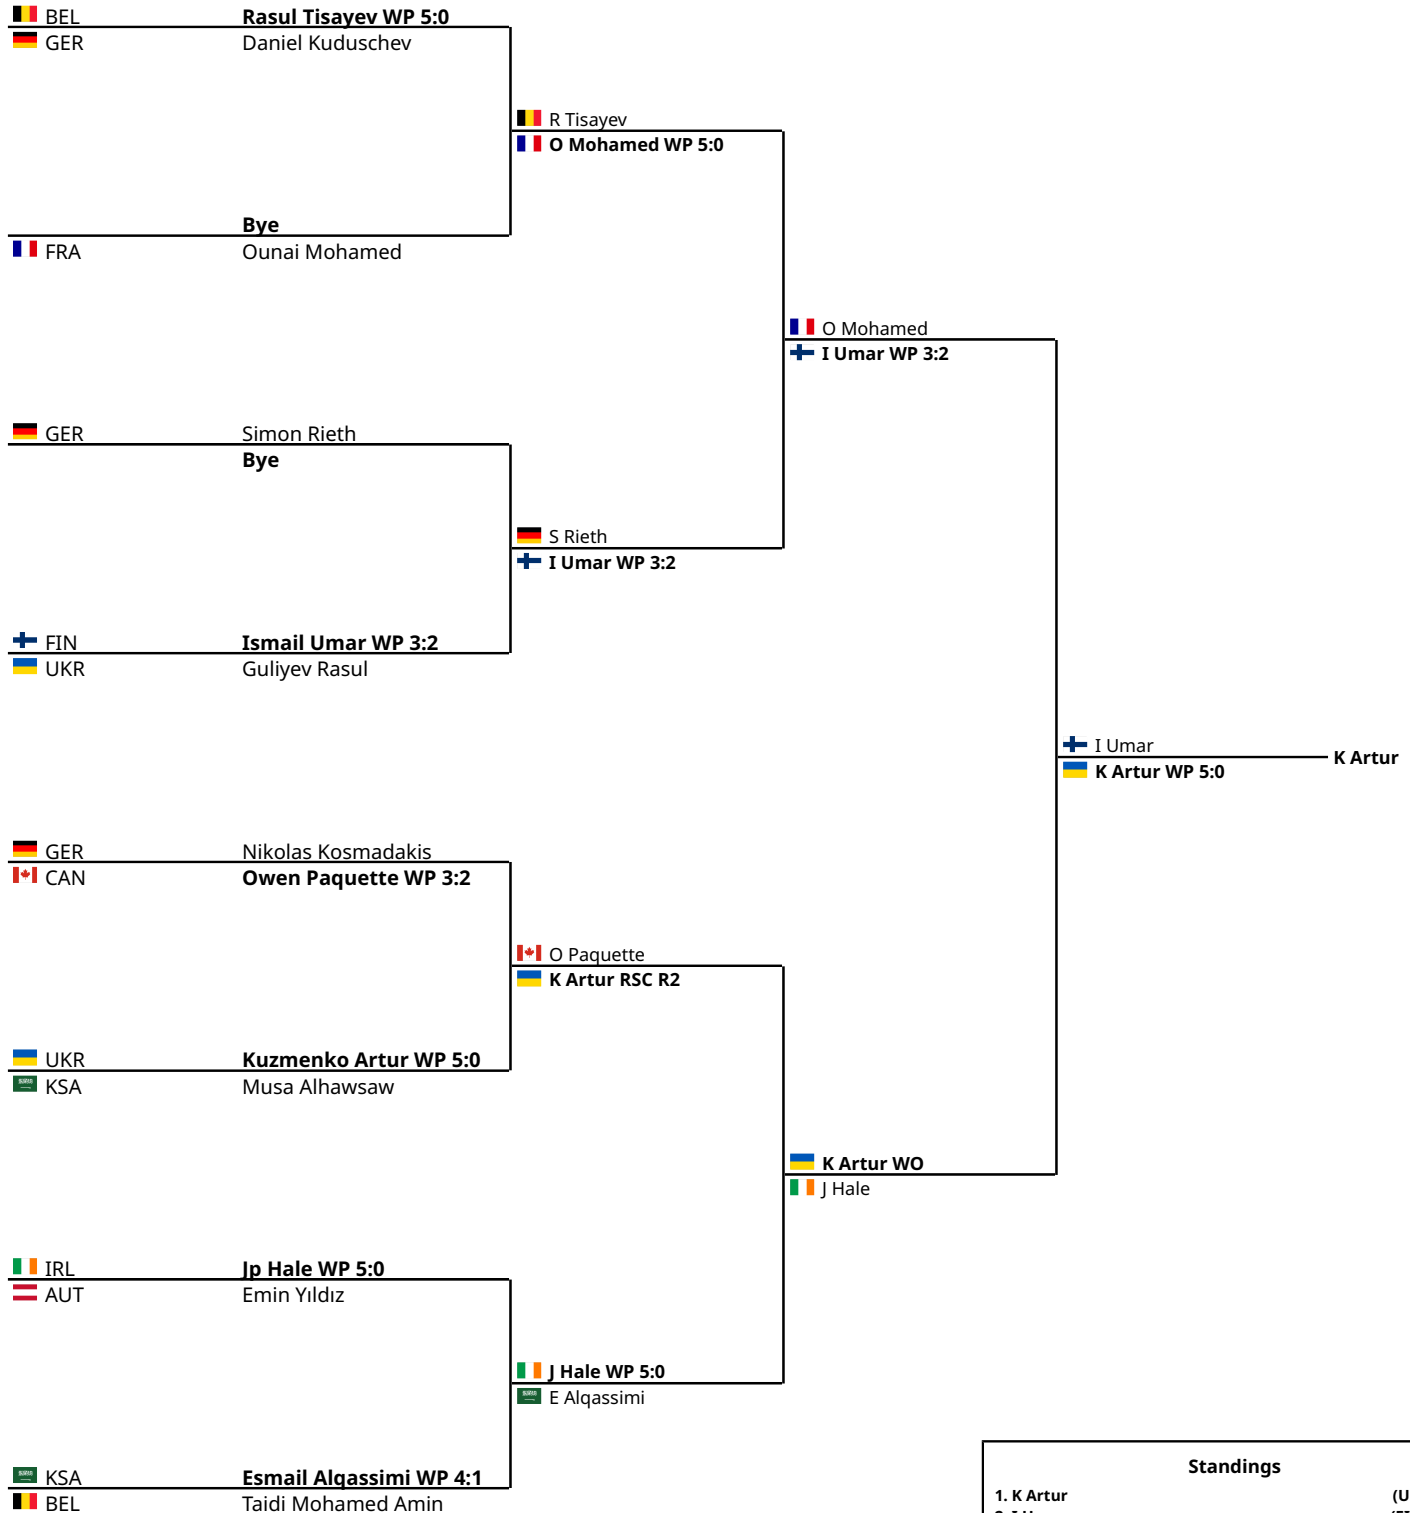

11 Boxers

Round of 16		Quarter Finals	Semi Finals	Finals	Winner
Club	Name				

Standings	
1. C Paalam	(PHI) Gold
2. A Burton	(ENG) Silver
3. B Billal	(FRA) Bronze
4. K Vladyslav	(UKR) Bronze

Eindhoven Box Cup 2026

Draw Sheet Men's Elite Male Elite 65

14 Boxers

Round of 16		Quarter Finals	Semi Finals	Finals	Winner
Club	Name				

Eindhoven Box Cup 2026

Draw Sheet Men's Elite Male Elite 70

11 Boxers

Round of 16		Quarter Finals	Semi Finals	Finals	Winner
Club	Name				