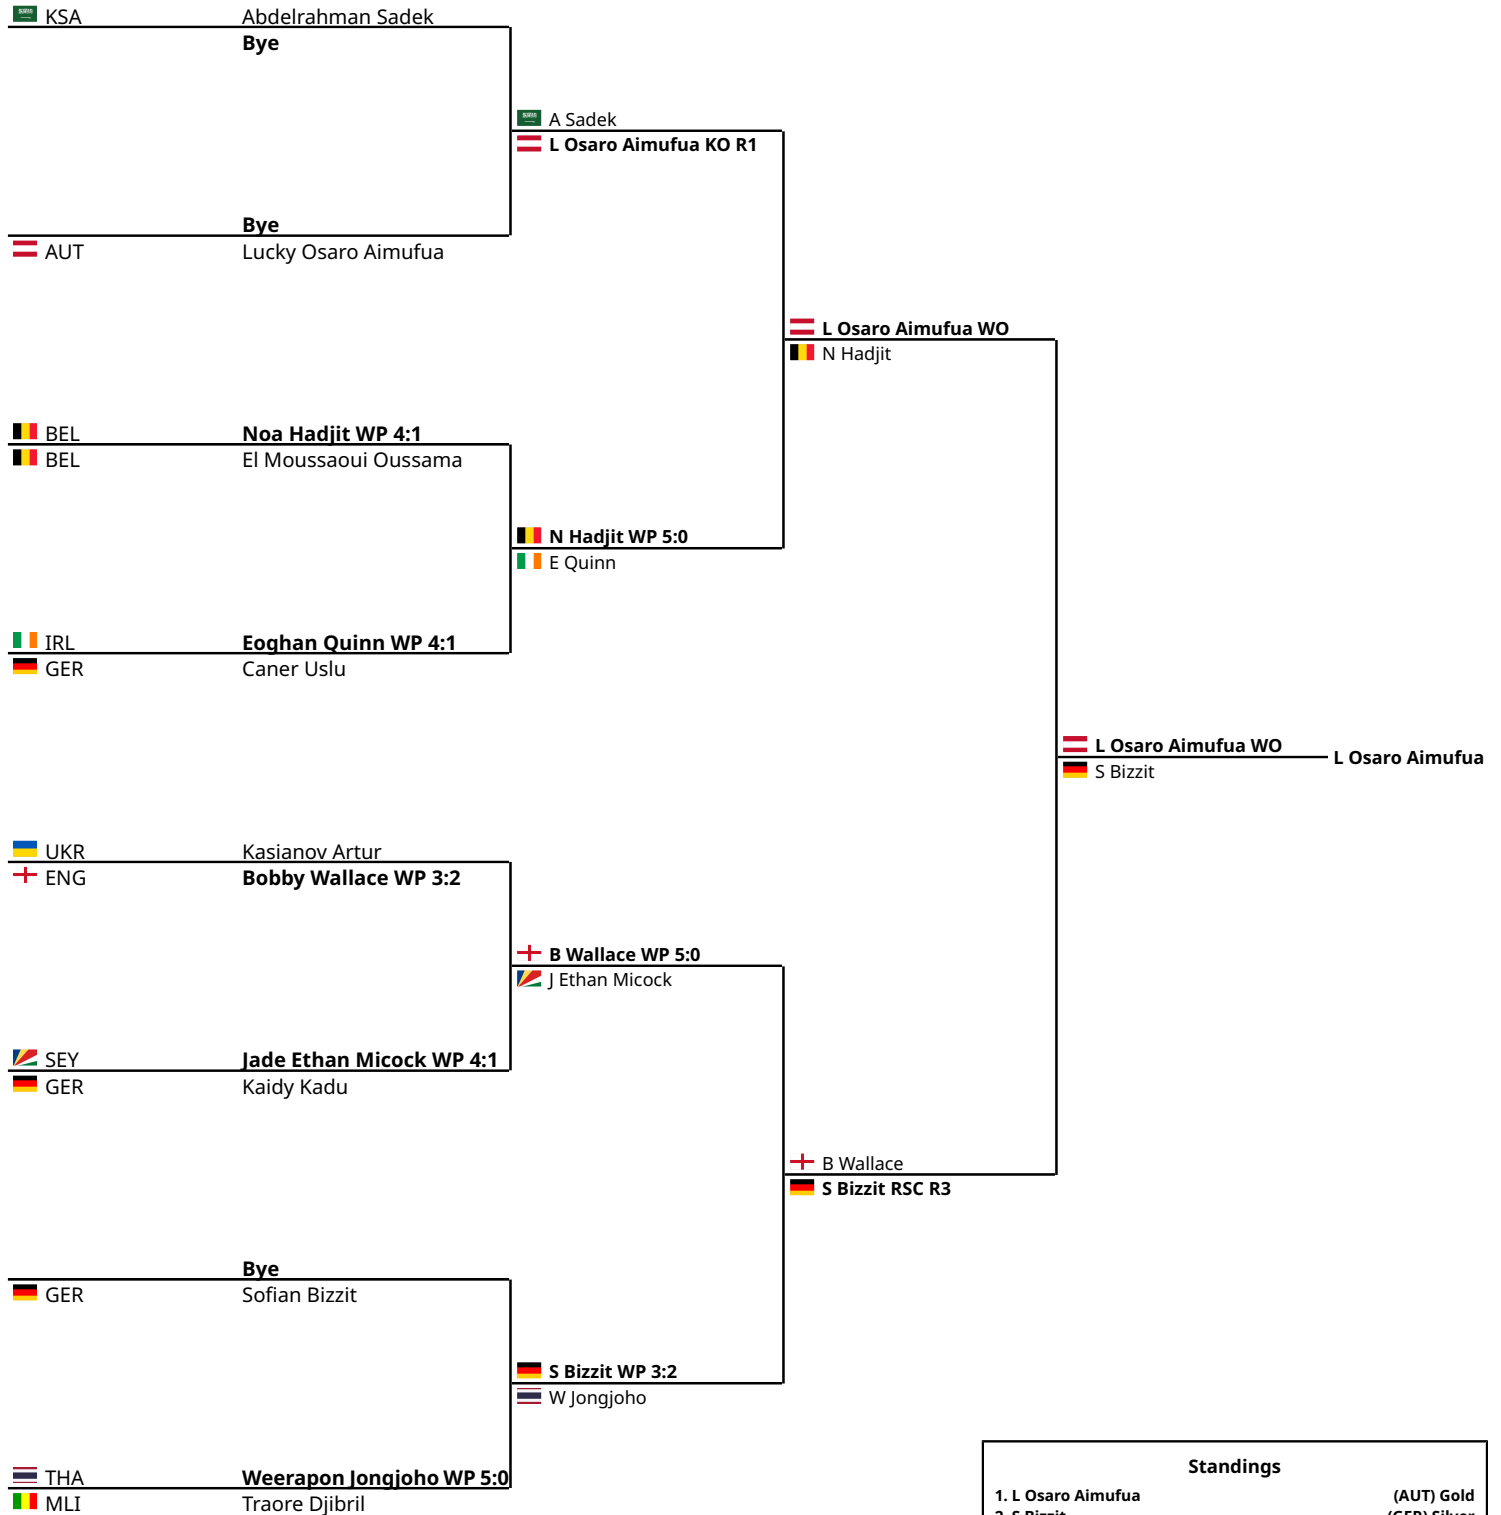

Standings	
1. F Bos	(NED) Gold
2. H Ayitevi	(BEL) Silver
3. A Chabyan	(AUT) Bronze
4. S Kerr	(SCO) Bronze

Eindhoven Box Cup 2026

Draw Sheet Men's Elite Male Elite 75

10 Boxers

Round of 16		Quarter Finals	Semi Finals	Finals	Winner
Club	Name				

Standings	
1. Z Nikita	(UKR) Gold
2. K Idriss	(BEL) Silver
3. Í Guðnason	(ISL) Bronze
4. M Abdoulay	(GER) Bronze

Eindhoven Box Cup 2026

Draw Sheet Men's Elite Male Elite 80

13 Boxers

Round of 16		Quarter Finals	Semi Finals	Finals	Winner
Club	Name				