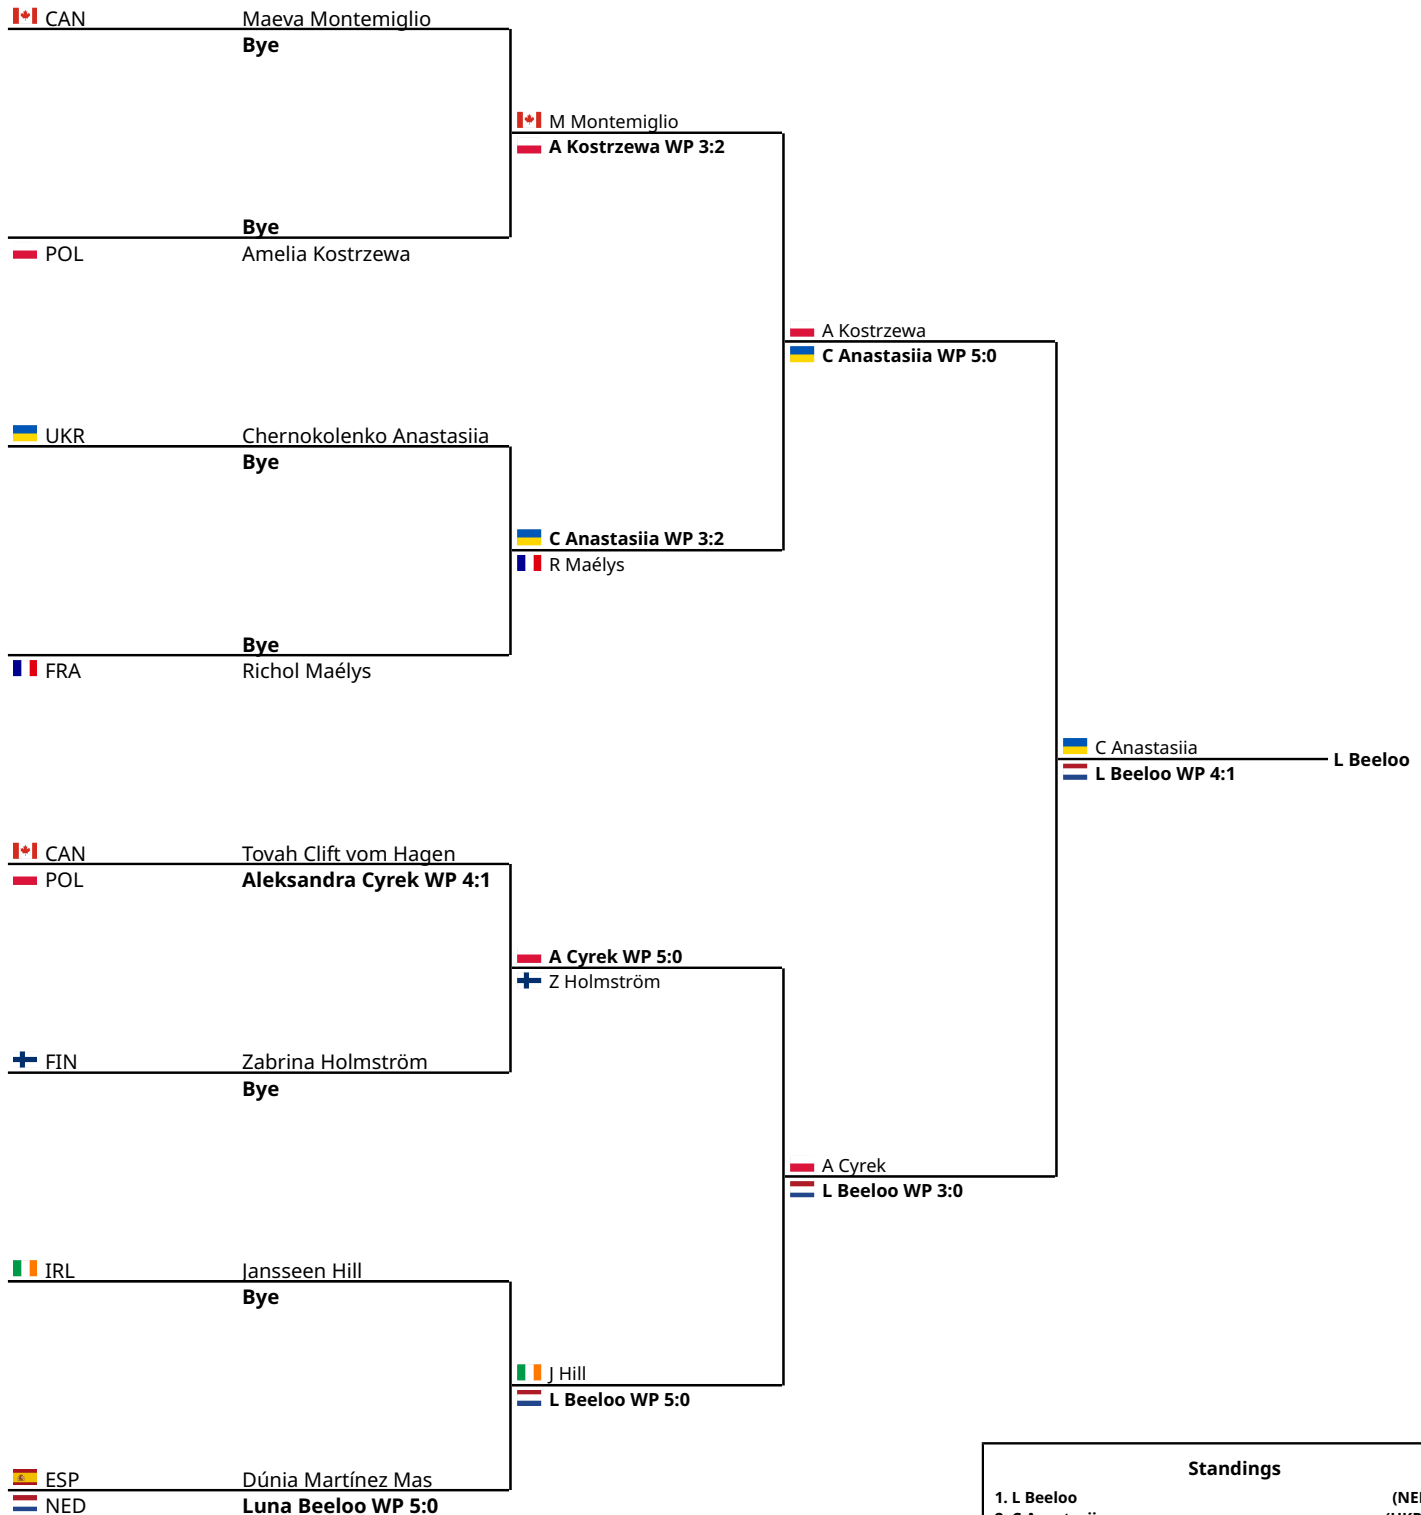

Eindhoven Box Cup 2026

Draw Sheet Women's Elite Female Elite 65

9 Boxers

Round of 16		Quarter Finals	Semi Finals	Finals	Winner
Club	Name				

Standings	
1. A Broadhurst	(ENG) Gold
2. A Hoppema	(NED) Silver
3. A Michalek	(POL) Bronze
4. J Suwannapheng	(THA) Bronze

Eindhoven Box Cup 2026

Draw Sheet Women's Elite Female Elite 70

10 Boxers

Round of 16		Quarter Finals	Semi Finals	Finals	Winner
Club	Name				

Standings	
1. L Beeloo	(NED) Gold
2. C Anastasiia	(UKR) Silver
3. A Kostrzewa	(POL) Bronze
4. A Cyrek	(POL) Bronze