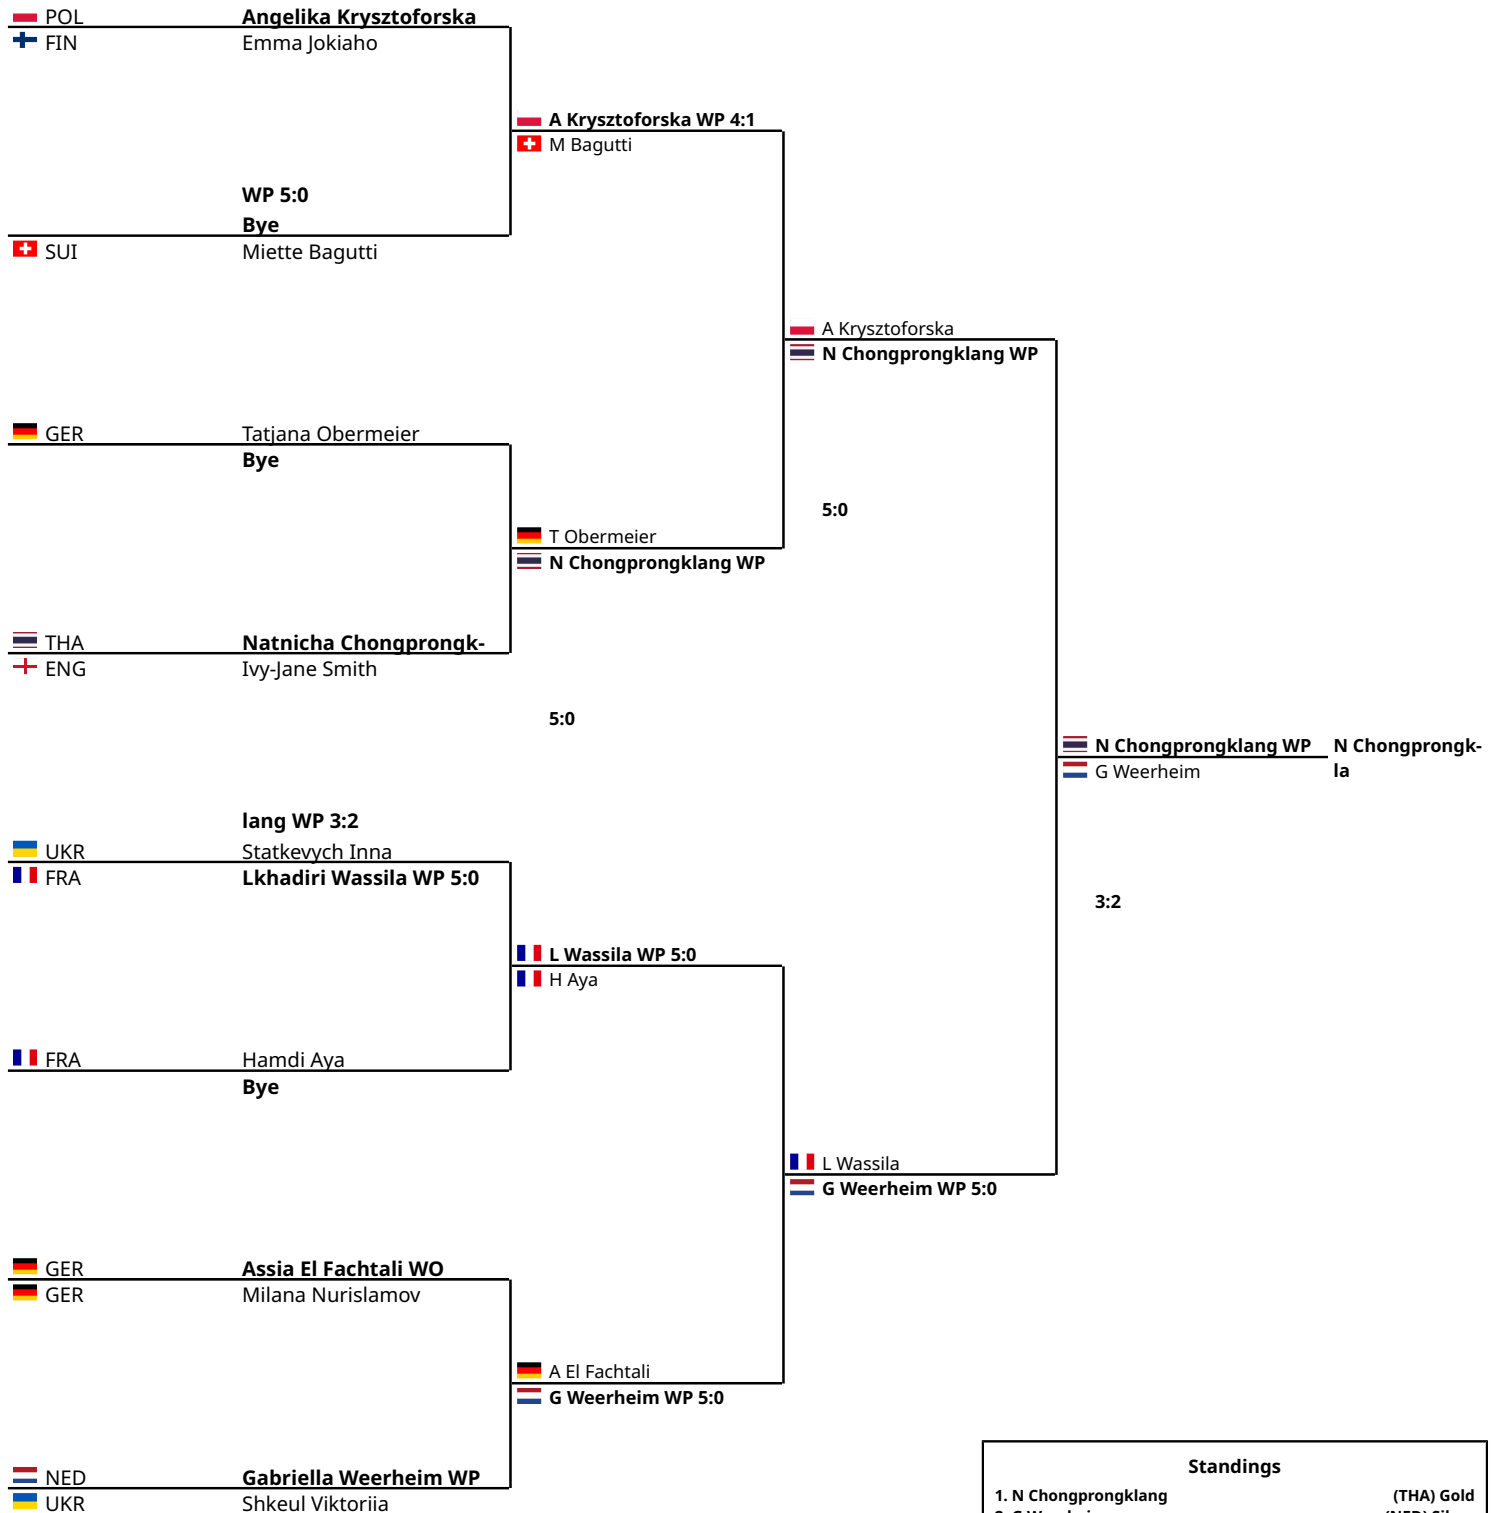

C Raksat WP 5:0
 N Formela

N Barmoussa
 Y Alamri WP 3:2

N Prymaczenko WP 4:0
 D Ifli

M López del Árbol WP 3:2
 C Raksat

M López del Árbol
 N Prymaczenko WP 3:2 N Prymaczenko

Y Alamri
 N Prymaczenko WP 5:0

Standings	
1. N Prymaczenko	(POL) Gold
2. M López del Árbol	(ESP) Silver
3. C Raksat	(THA) Bronze
4. Y Alamri	(KSA) Bronze

Eindhoven Box Cup 2026

Draw Sheet Women's Elite Female Elite 54

13 Boxers

Round of 16		Quarter Finals	Semi Finals	Finals	Winner
Club	Name				

0

Eindhoven Box Cup 2026

Draw Sheet Women's Elite Female Elite 57