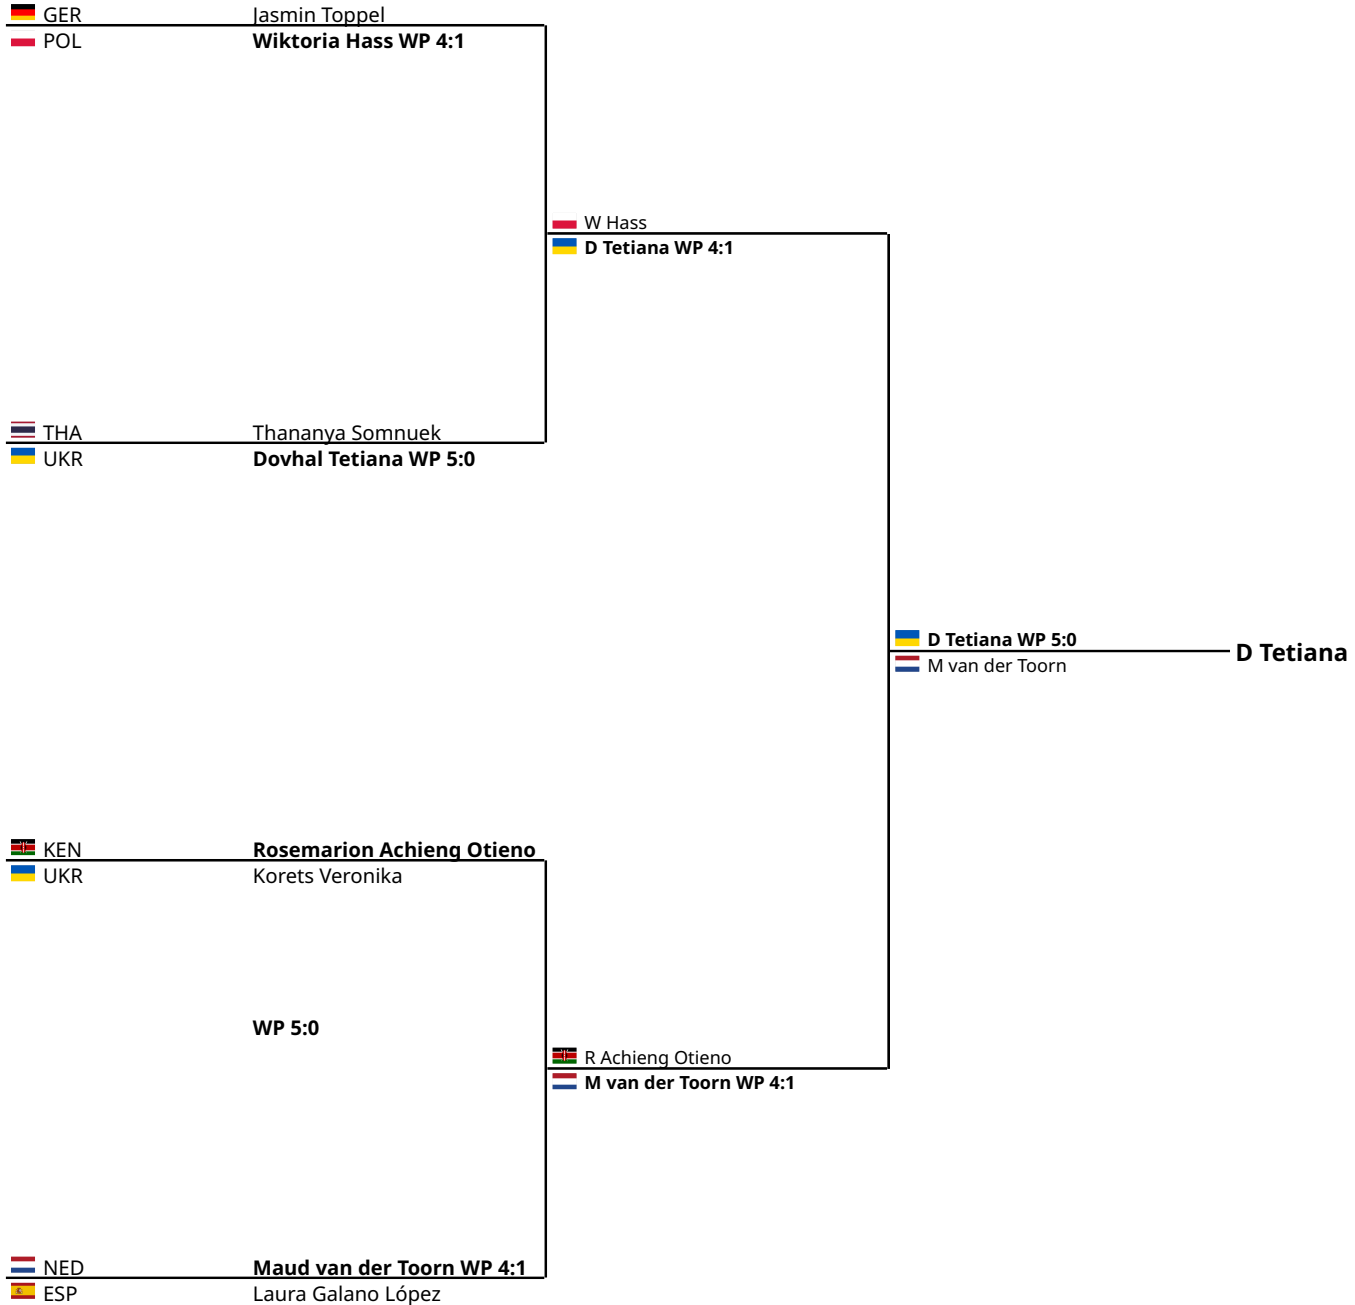

Eindhoven Box Cup 2026

Draw Sheet Women's Elite Female Elite 60

8 Boxers

Quarter Finals		Semi Finals	Finals	Winner
Club	Name			

Standings	
1. D Tetiana	(UKR) Gold
2. M van der Toorn	(NED) Silver
3. W Hass	(POL) Bronze
4. R Achieng Otieno	(KEN) Bronze