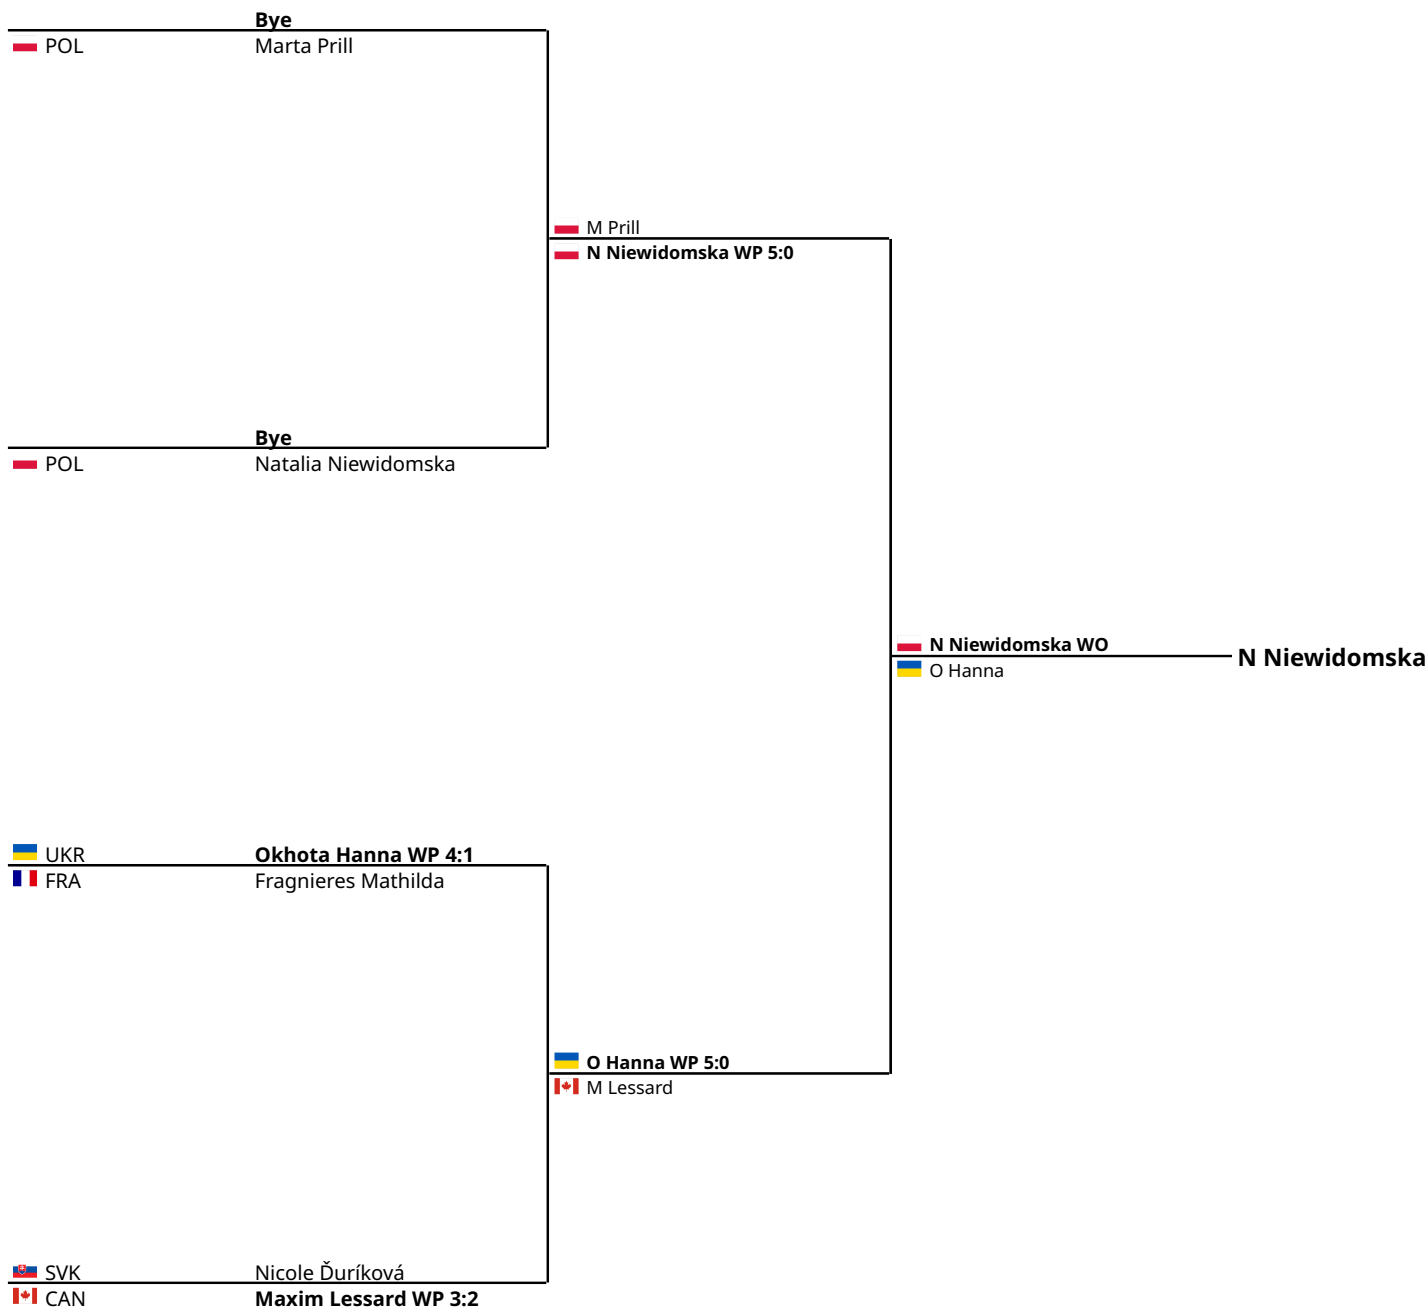

Eindhoven Box Cup 2026

Draw Sheet Women's Elite Female Elite 48

6 Boxers

Quarter Finals		Semi Finals	Finals	Winner
Club	Name			

Standings	
1. N Niewidomska	(POL) Gold
2. O Hanna	(UKR) Silver
3. M Prill	(POL) Bronze
4. M Lessard	(CAN) Bronze