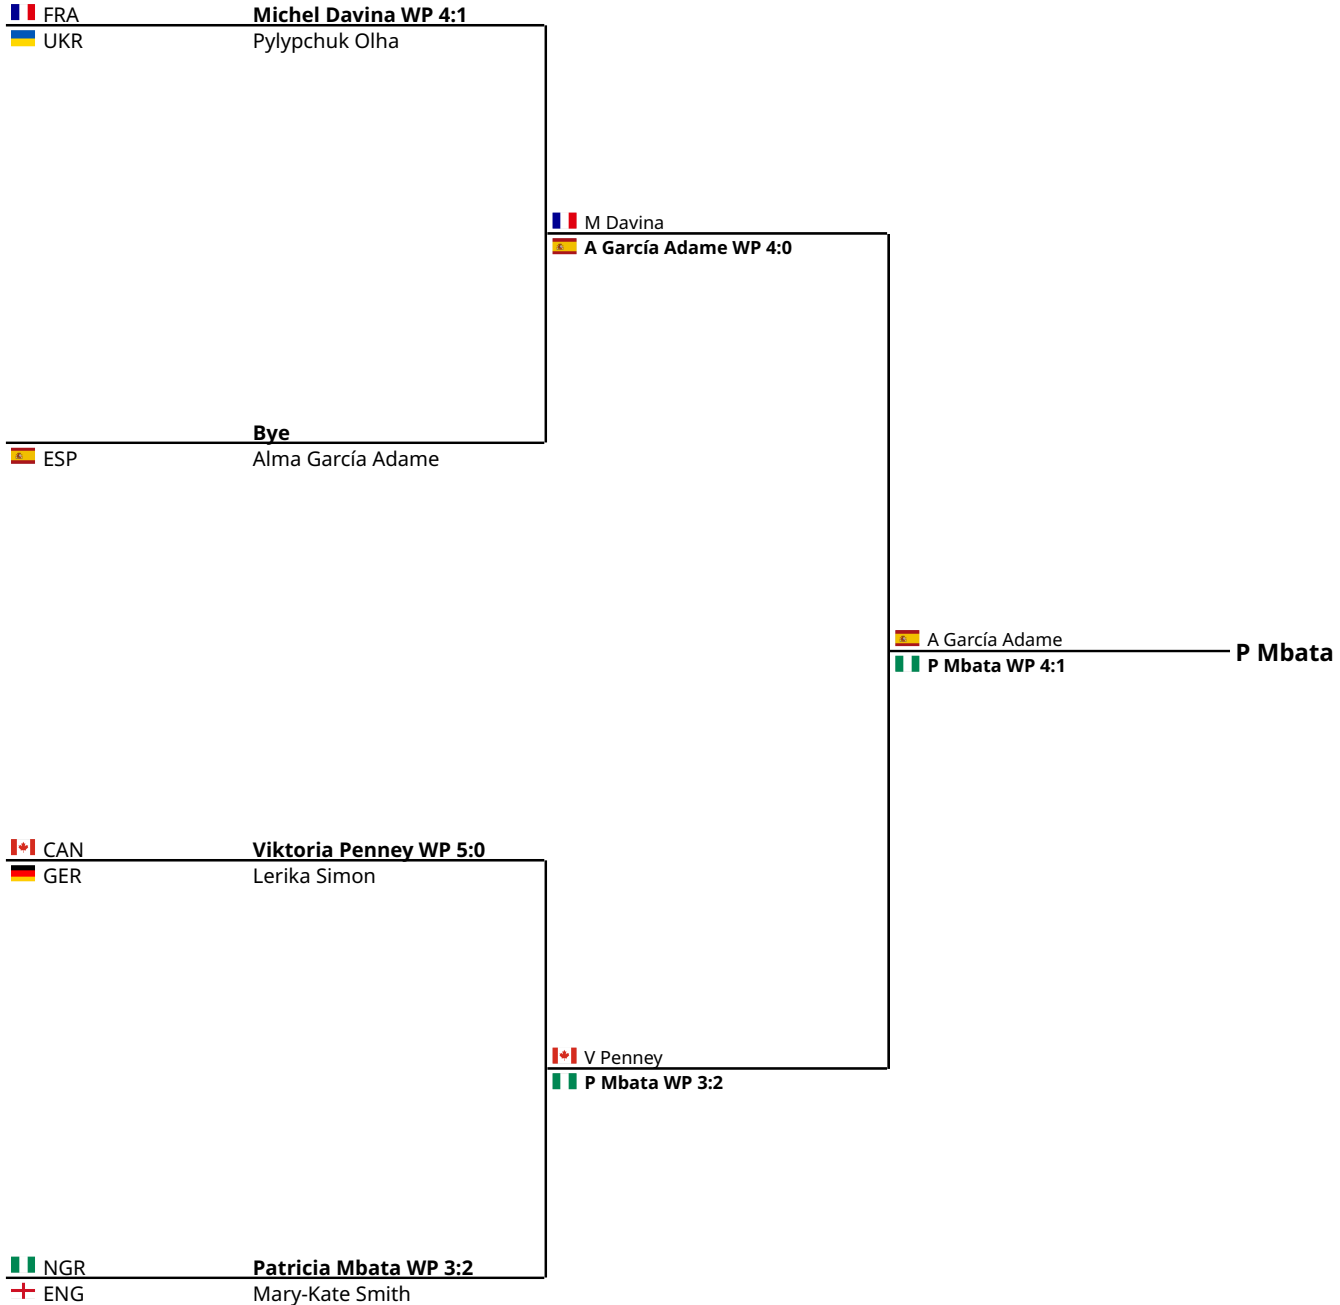

Eindhoven Box Cup 2026

Draw Sheet Women's Elite Female Elite 75

7 Boxers

Quarter Finals		Semi Finals	Finals	Winner
Club	Name			

Standings	
1. P Mbata	(NGR) Gold
2. A García Adame	(ESP) Silver
3. M Davina	(FRA) Bronze
4. V Penney	(CAN) Bronze