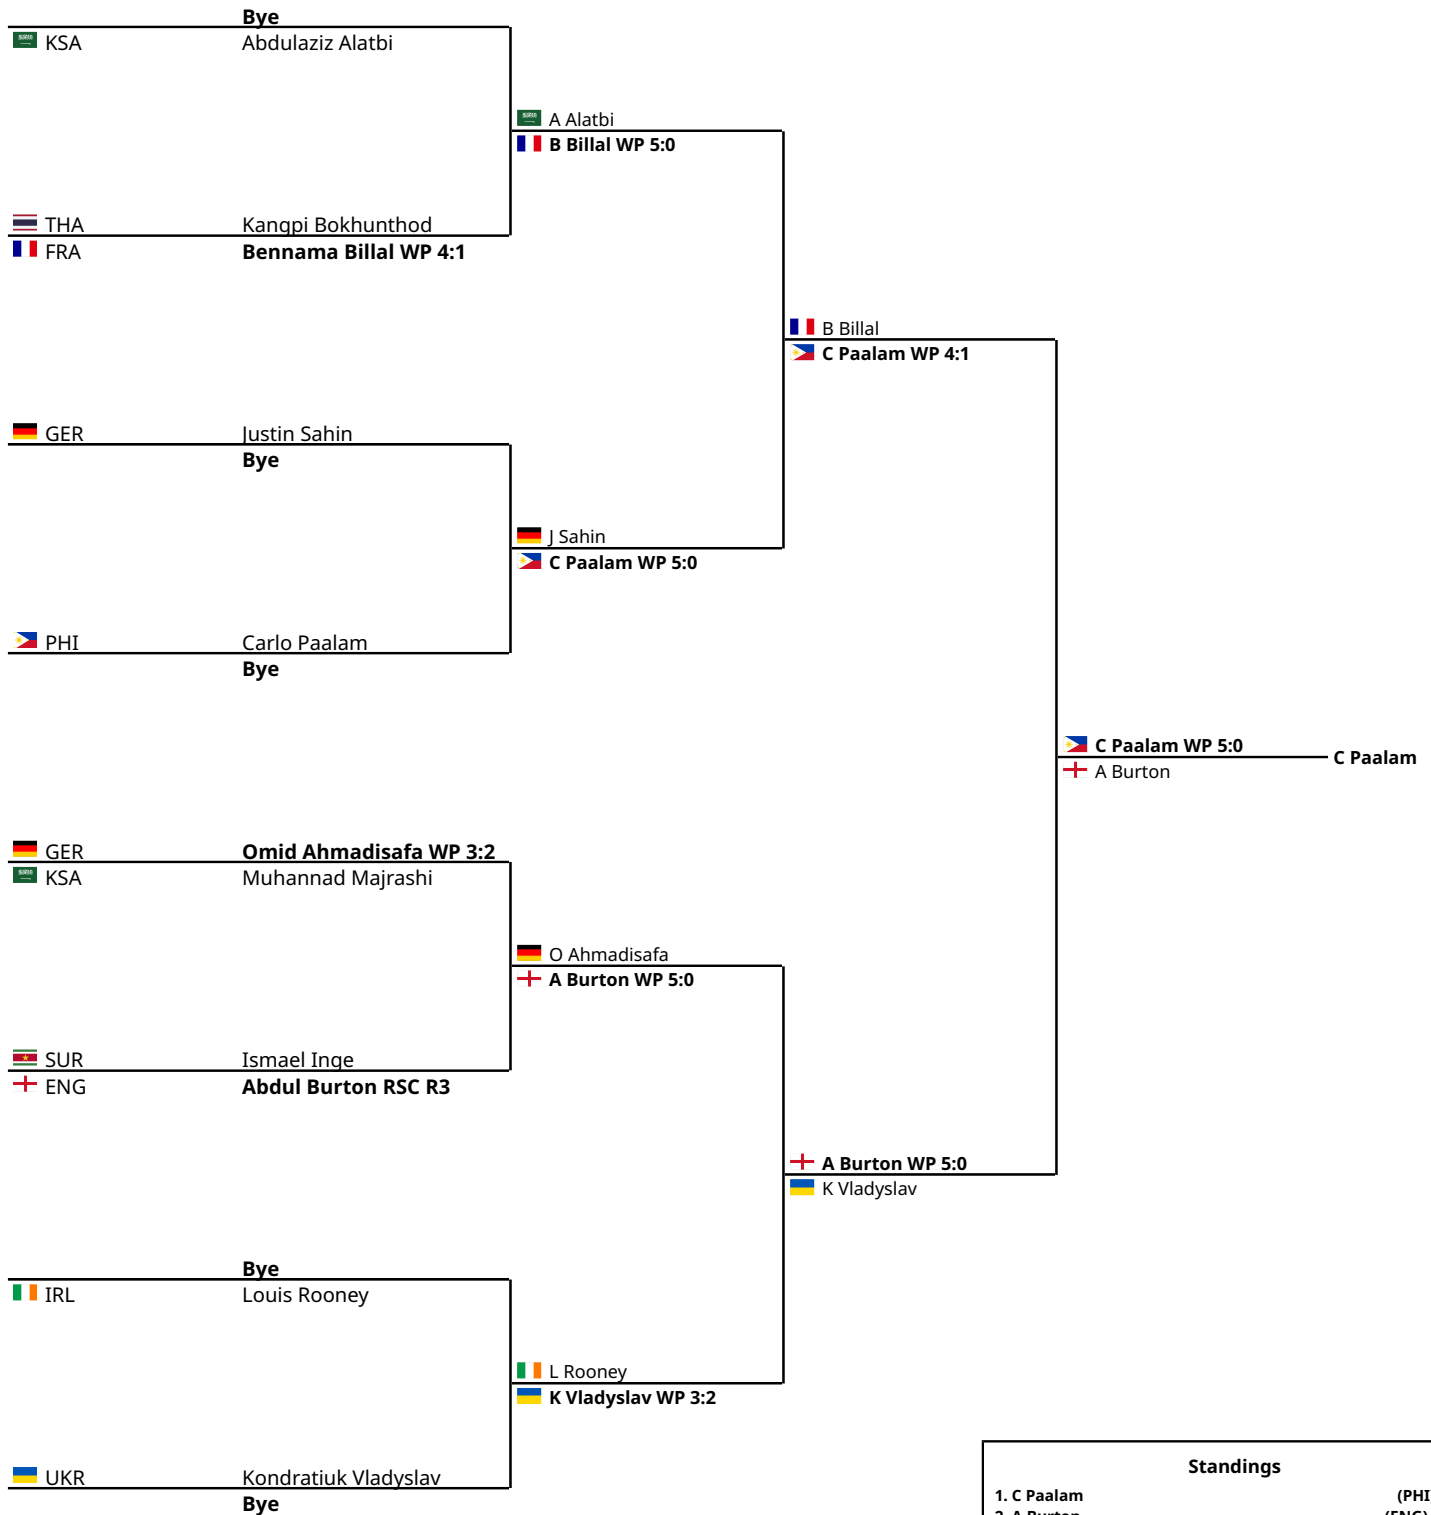

Eindhoven Box Cup 2026

Draw Sheet Men's Elite Male Elite 55

11 Boxers

Round of 16		Quarter Finals	Semi Finals	Finals	Winner
Club	Name				

Standings	
1. C Paalam	(PHI) Gold
2. A Burton	(ENG) Silver
3. B Billal	(FRA) Bronze
4. K Vladyslav	(UKR) Bronze