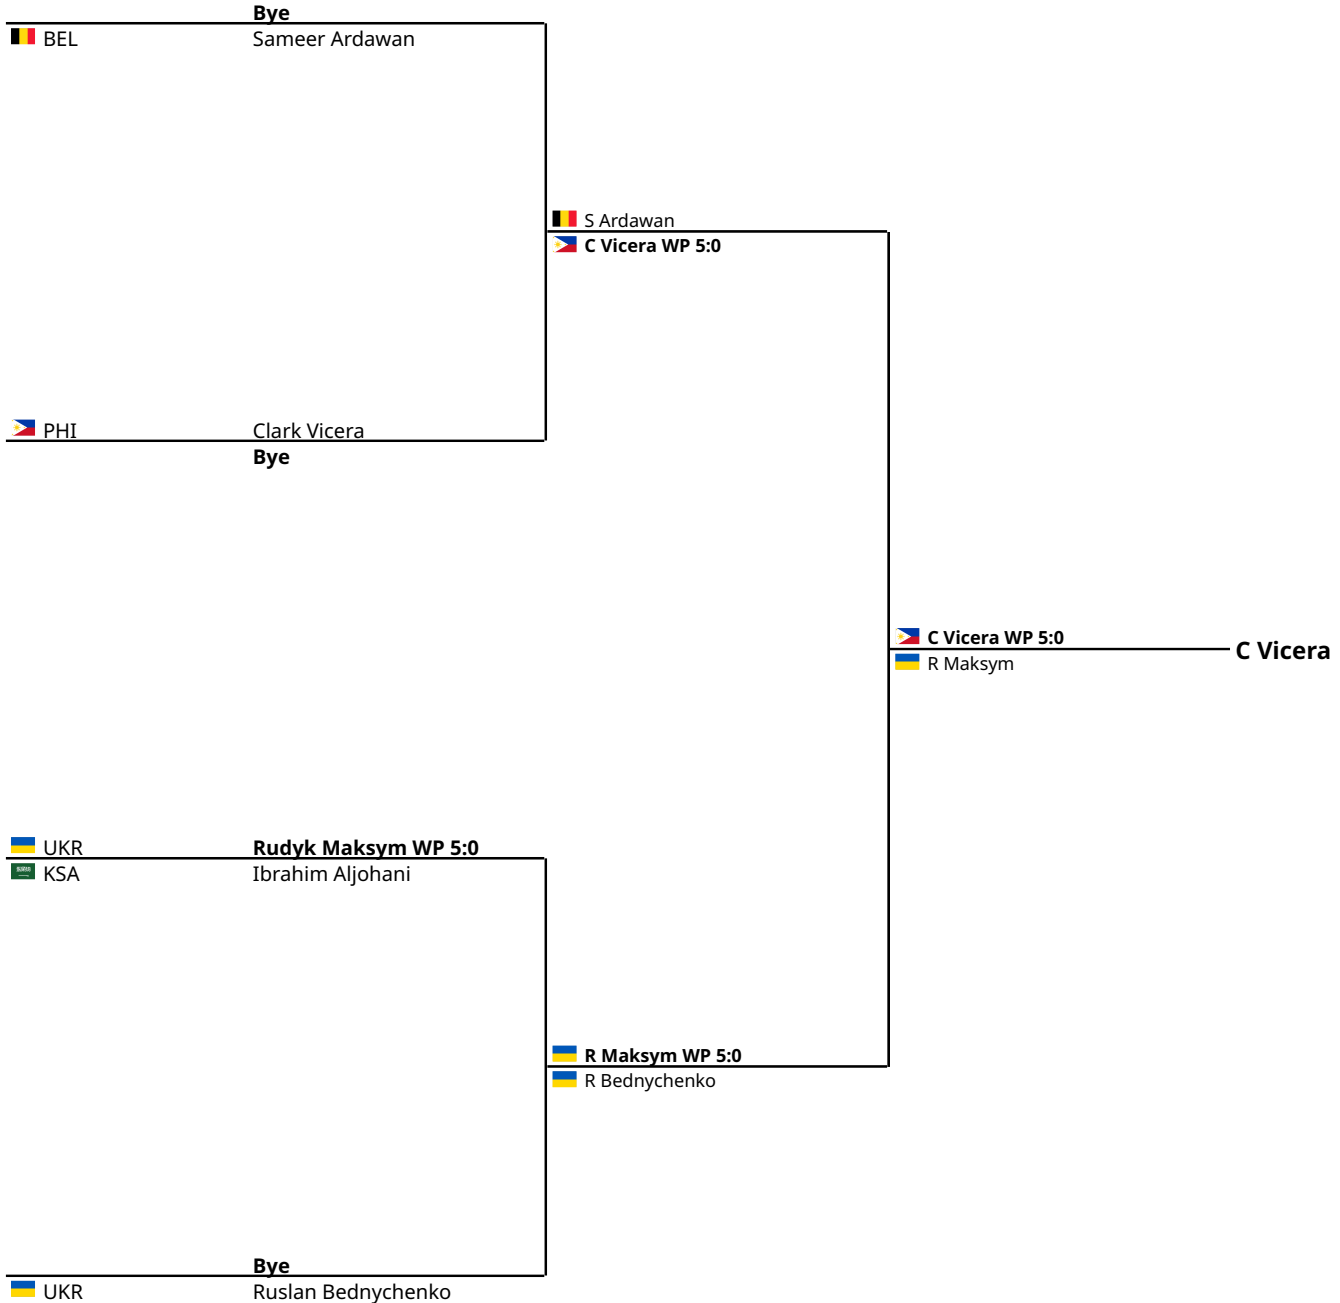

Eindhoven Box Cup 2026

Draw Sheet Men's Elite Male Elite 50

5 Boxers

Quarter Finals		Semi Finals	Finals	Winner
Club	Name			

Standings	
1. C Vicera	(PHI) Gold
2. R Maksym	(UKR) Silver
3. S Ardawan	(BEL) Bronze
4. R Bednychenko	(UKR) Bronze