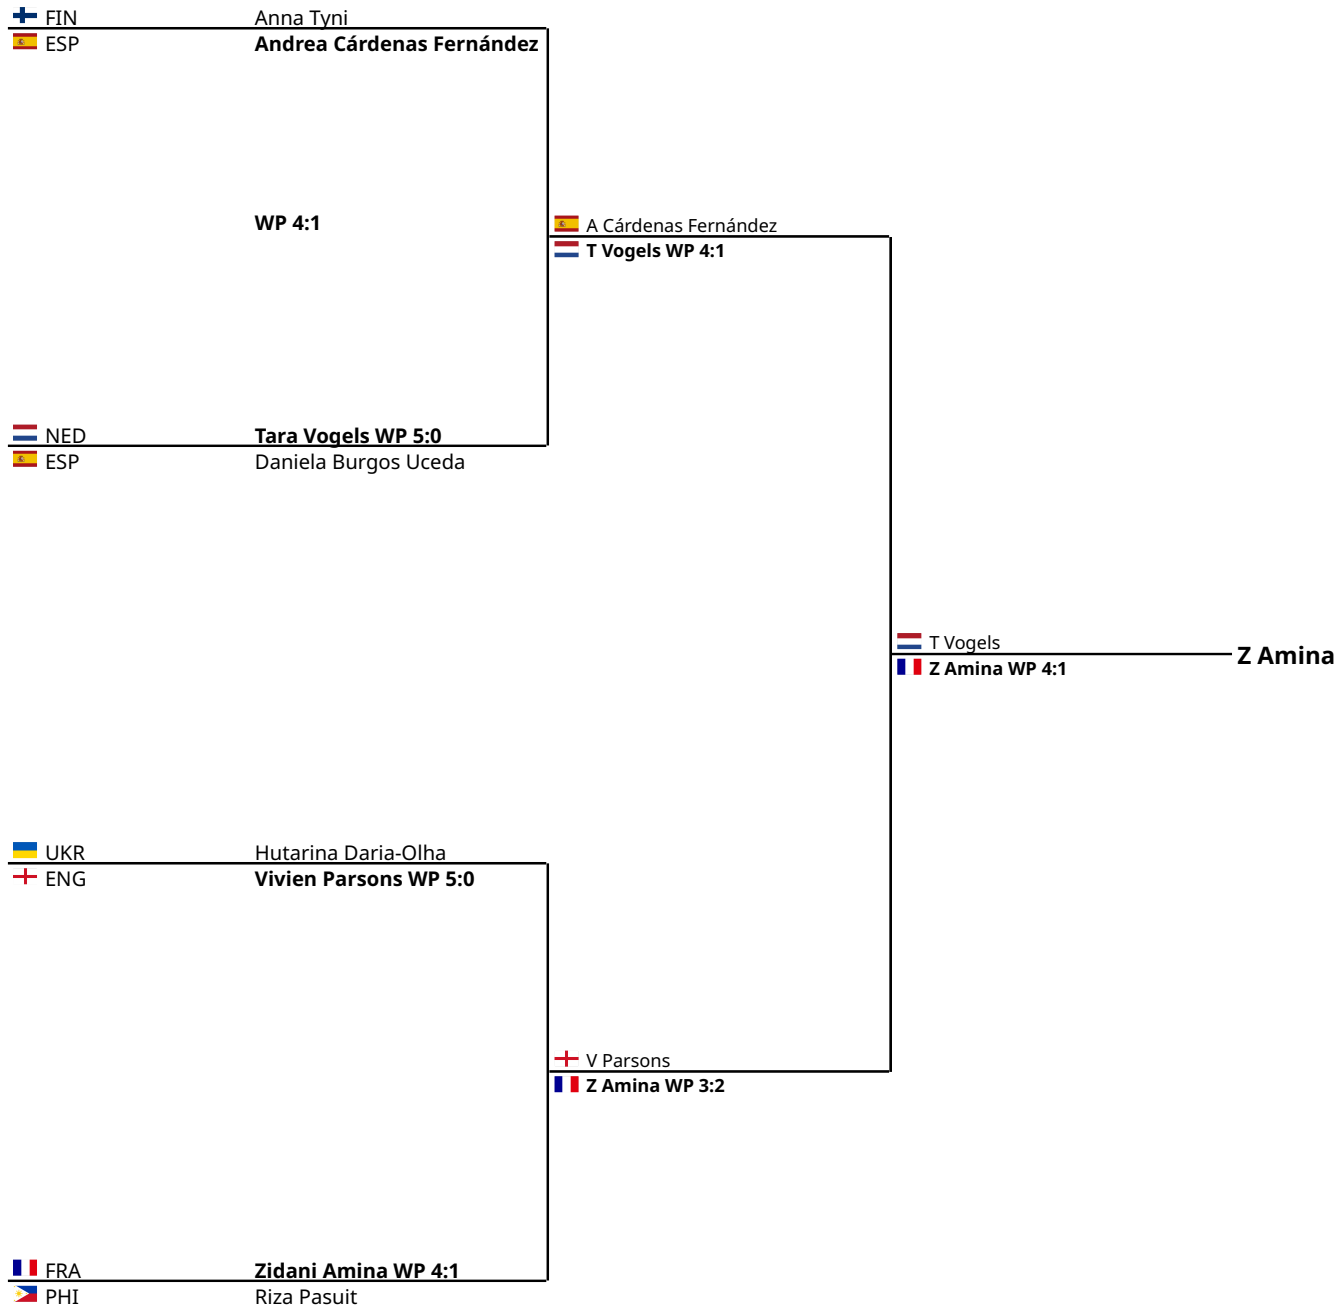

Eindhoven Box Cup 2026

Draw Sheet Women's Elite Female Elite 57

8 Boxers

Quarter Finals		Semi Finals	Finals	Winner
Club	Name			

Standings	
1. Z Amina	(FRA) Gold
2. T Vogels	(NED) Silver
3. A Cárdenas Fernández	(ESP) Bronze
4. V Parsons	(ENG) Bronze