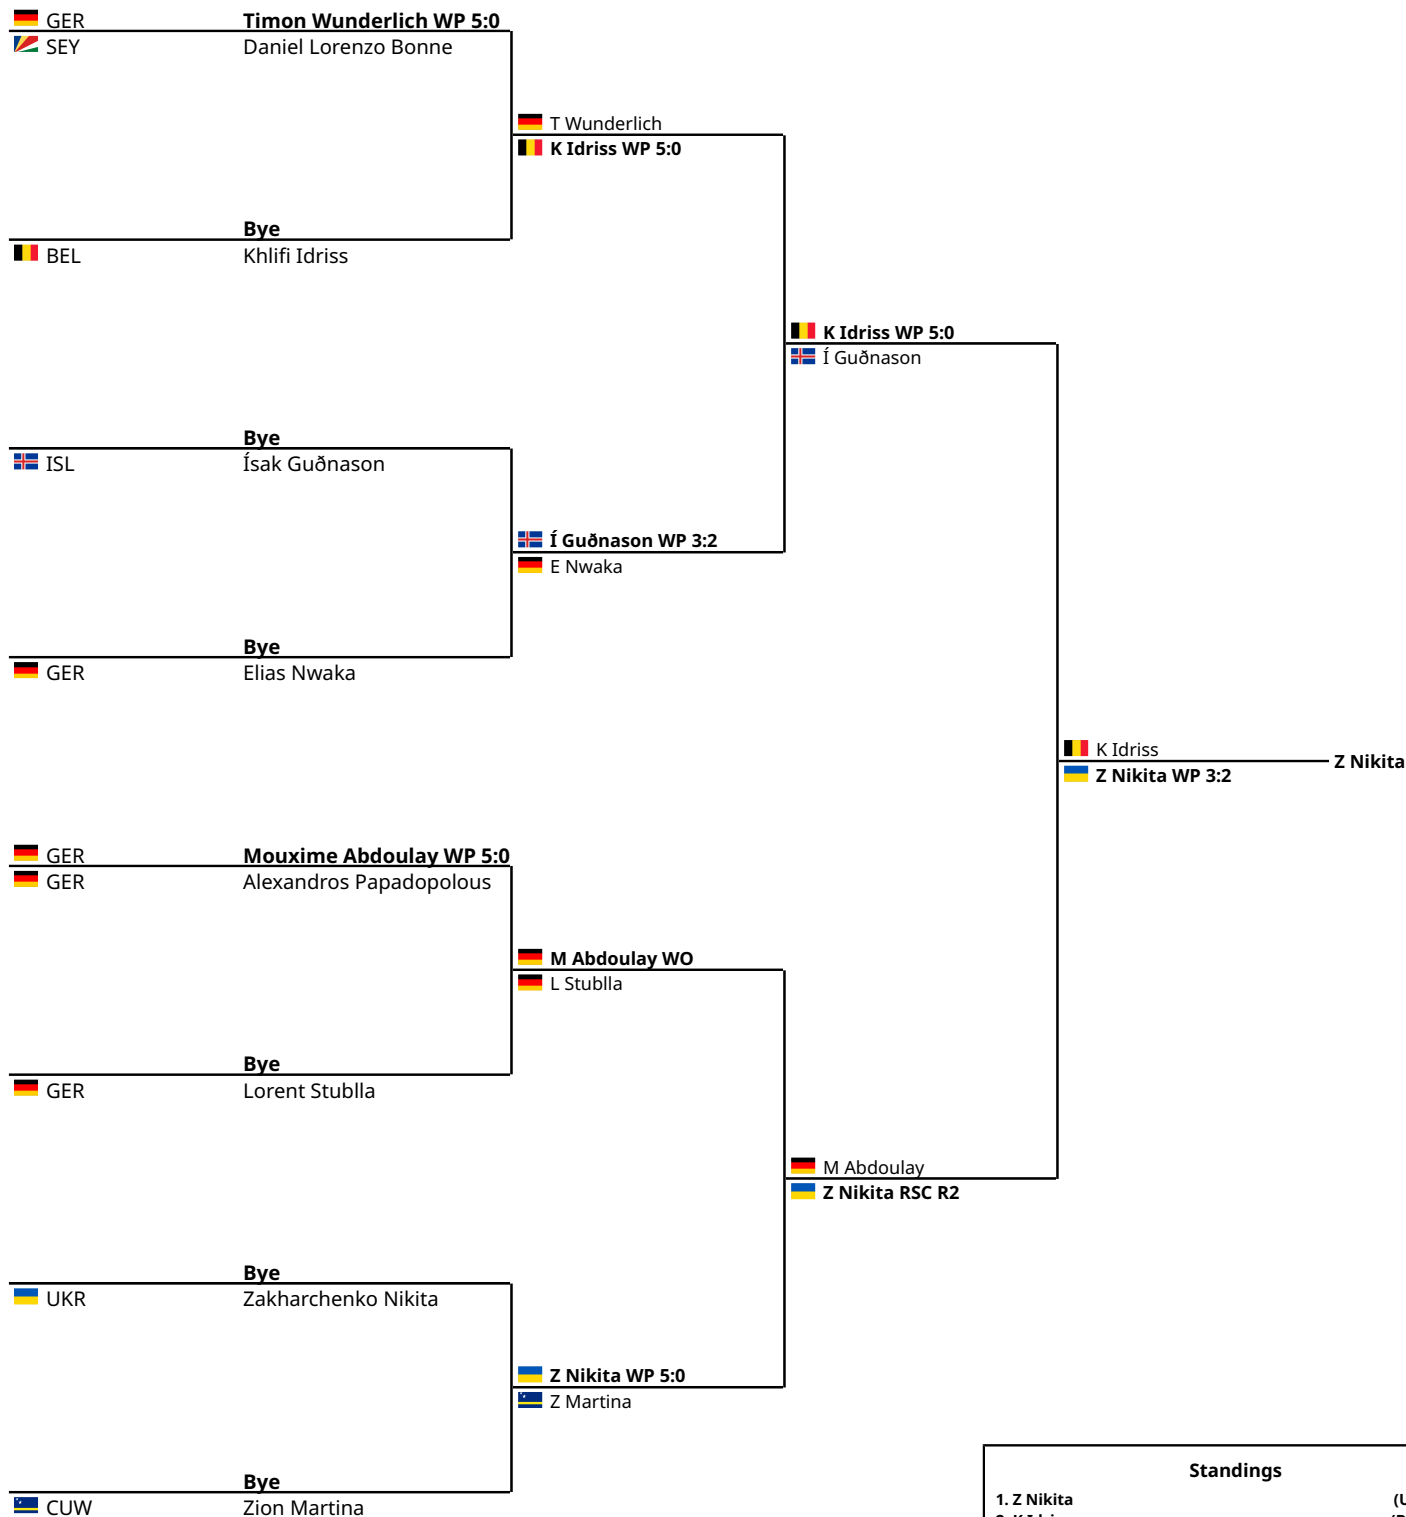

Standings	
1. F Bos	(NED) Gold
2. H Ayitevi	(BEL) Silver
3. A Chabyan	(AUT) Bronze
4. S Kerr	(SCO) Bronze

Eindhoven Box Cup 2026

Draw Sheet Men's Elite Male Elite 75

10 Boxers

Round of 16		Quarter Finals	Semi Finals	Finals	Winner
Club	Name				