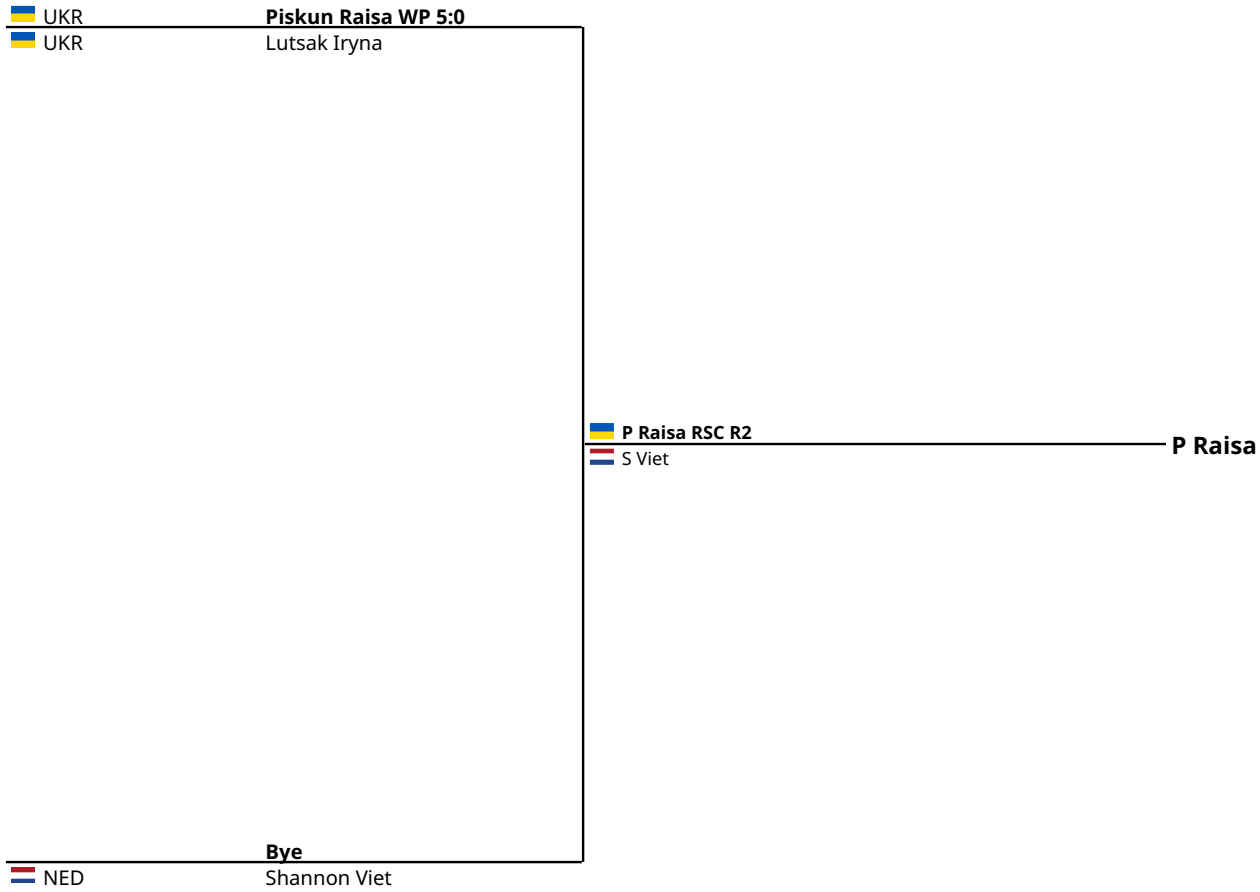

Eindhoven Box Cup 2026

Draw Sheet Women's Elite Female Elite 80

3 Boxers

Semi Finals		Finals	Winner
Club	Name		

Standings	
1. P Raisa	(UKR) Gold
2. S Viet	(NED) Silver
3. L Iryna	(UKR) Bronze