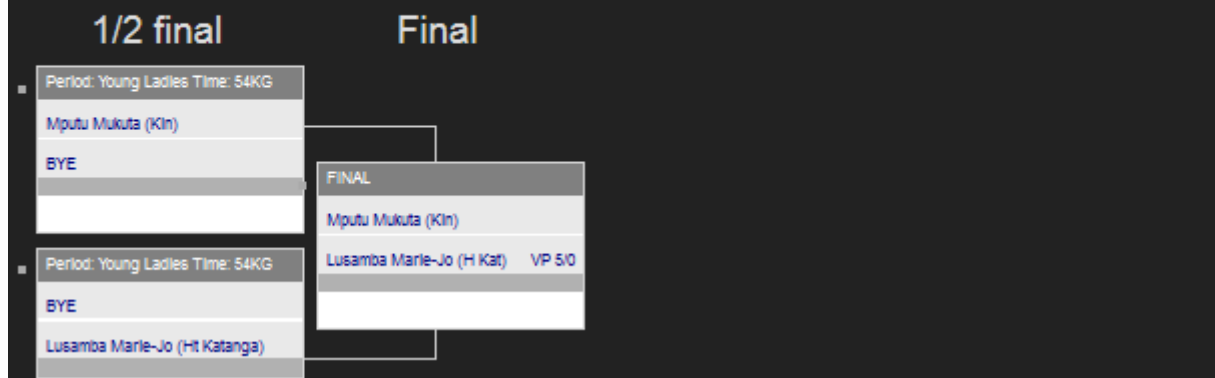

Young Ladies 54Kg Rooster Diagram and Ranking