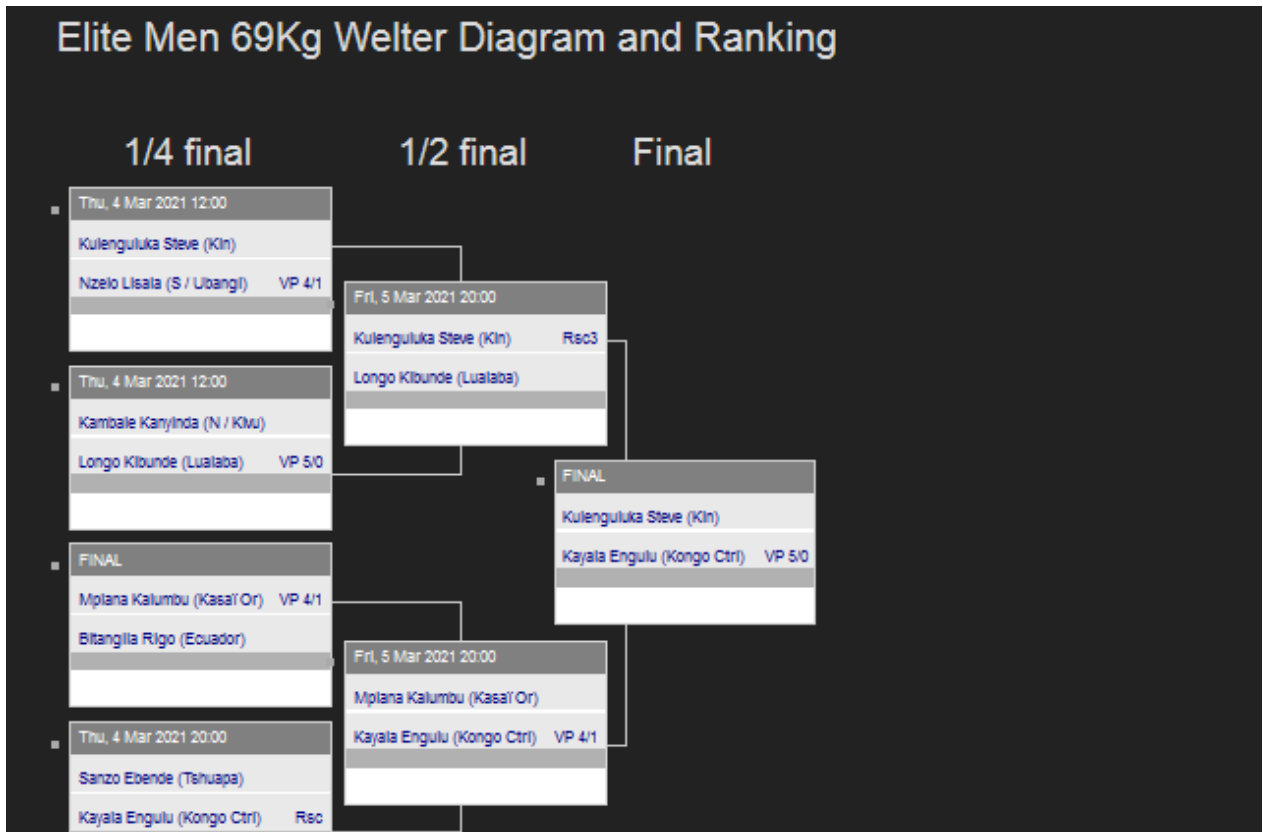

Elite Men 69Kg Welter Diagram and Ranking

1/4 final

Thu, 4 Mar 2021 12:00
Kulenguluka Steve (KIn)
Nizelo Lisala (S / Ubangl) VP 4/1

Thu, 4 Mar 2021 12:00
Kambale Kanyinda (N / KMu)
Longo Kibunde (Luataba) VP 5/0

FINAL
Mplana Kalumbu (Kasaï Or) VP 4/1
Bitangila Rigo (Ecuador)

Thu, 4 Mar 2021 20:00
Sanzo Ebende (Tshuapa)
Kayala Engulu (Kongo Ctrl) Rec

1/2 final

Fri, 5 Mar 2021 20:00
Kulenguluka Steve (KIn) Rec3
Longo Kibunde (Luataba)

Fri, 5 Mar 2021 20:00
Mplana Kalumbu (Kasaï Or)
Kayala Engulu (Kongo Ctrl) VP 4/1

Final

FINAL
Kulenguluka Steve (KIn)
Kayala Engulu (Kongo Ctrl) VP 5/0