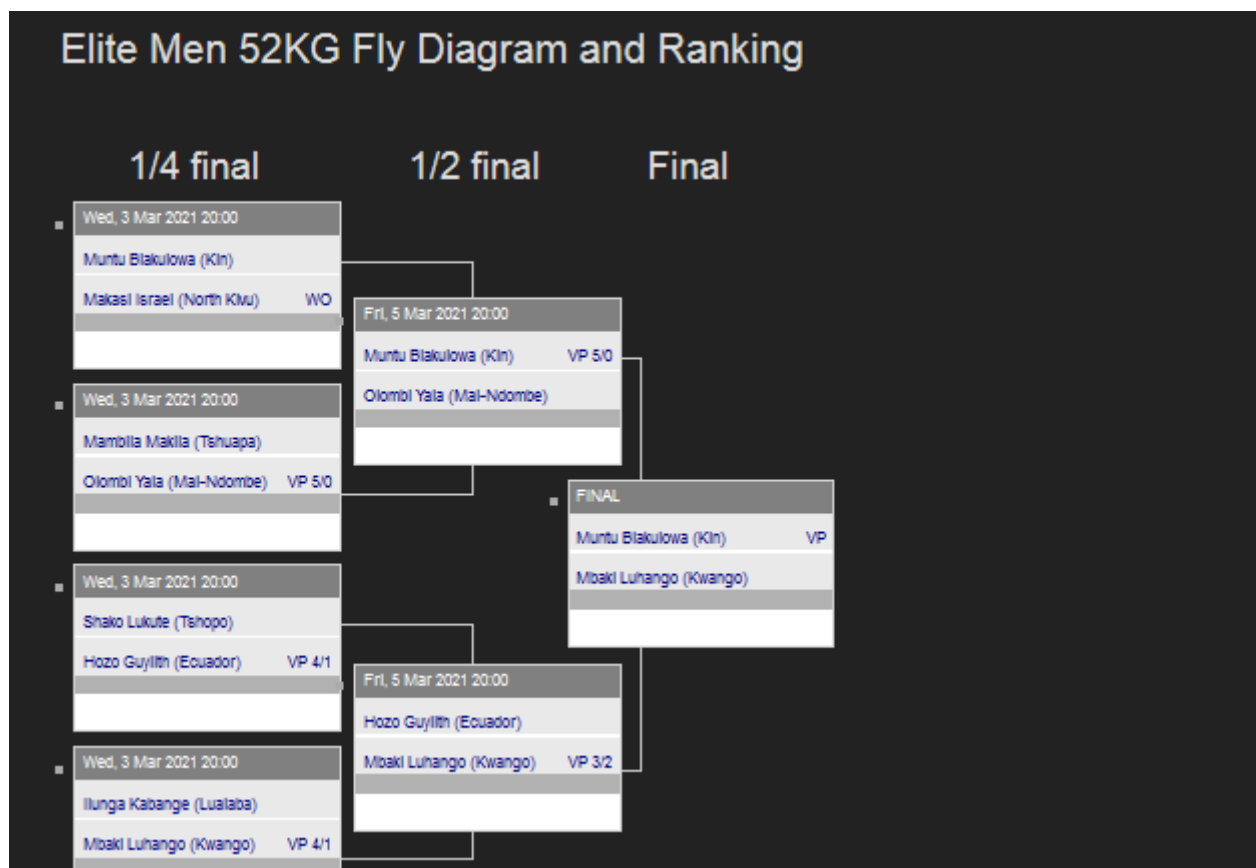

Democratic Republic of Congo National Championships

Kinshasa

March 2-5, 2021

source: <https://fcbpow.com/>