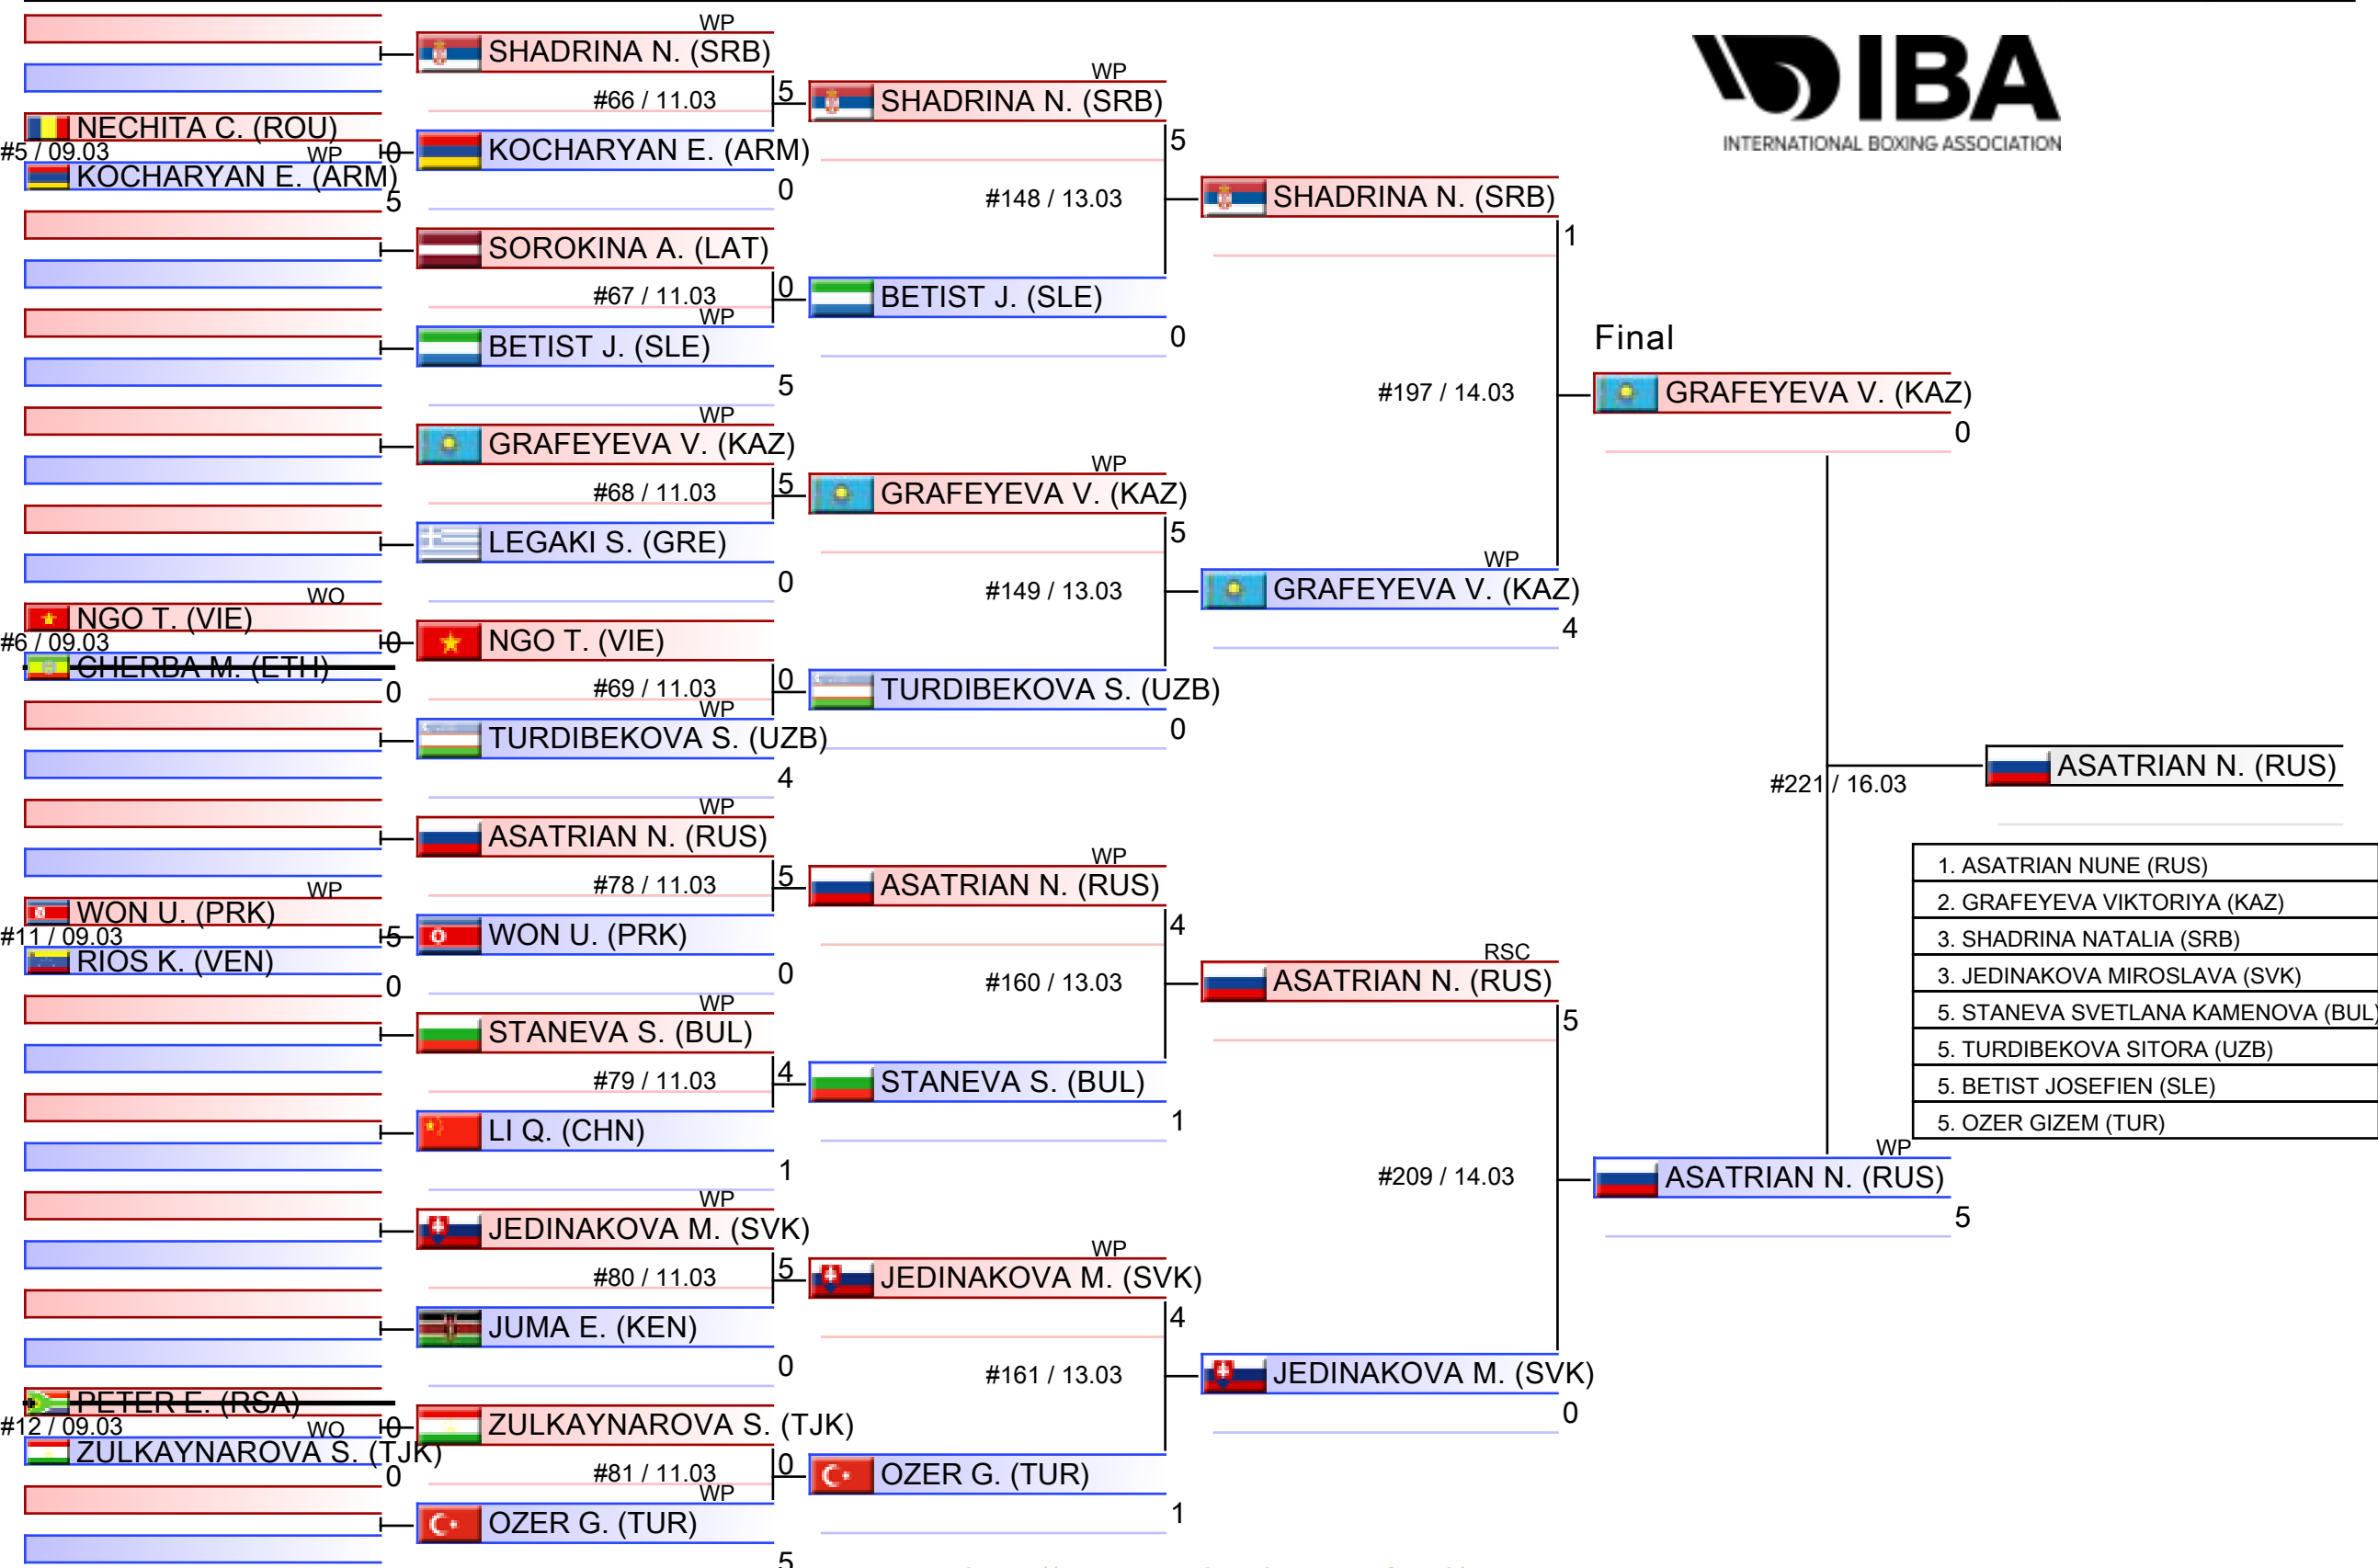

Elite Women 57-60KG Light

IBA Womens World Boxing Championships 2025, Sportski Centar Cair, SRB

[20]

Ring

Pool
1/1

1. ASATRIAN NUNE (RUS)
2. GRAFYEVA VIKTORIYA (KAZ)
3. SHADRINA NATALIA (SRB)
3. JEDINAKOVA MIROSLAVA (SVK)
5. STANEVA SVETLANA KAMENOVA (BUL)
5. TURDIBEKOVA SITORA (UZB)
5. BETIST JOSEFIEN (SLE)
5. OZER GIZEM (TUR)