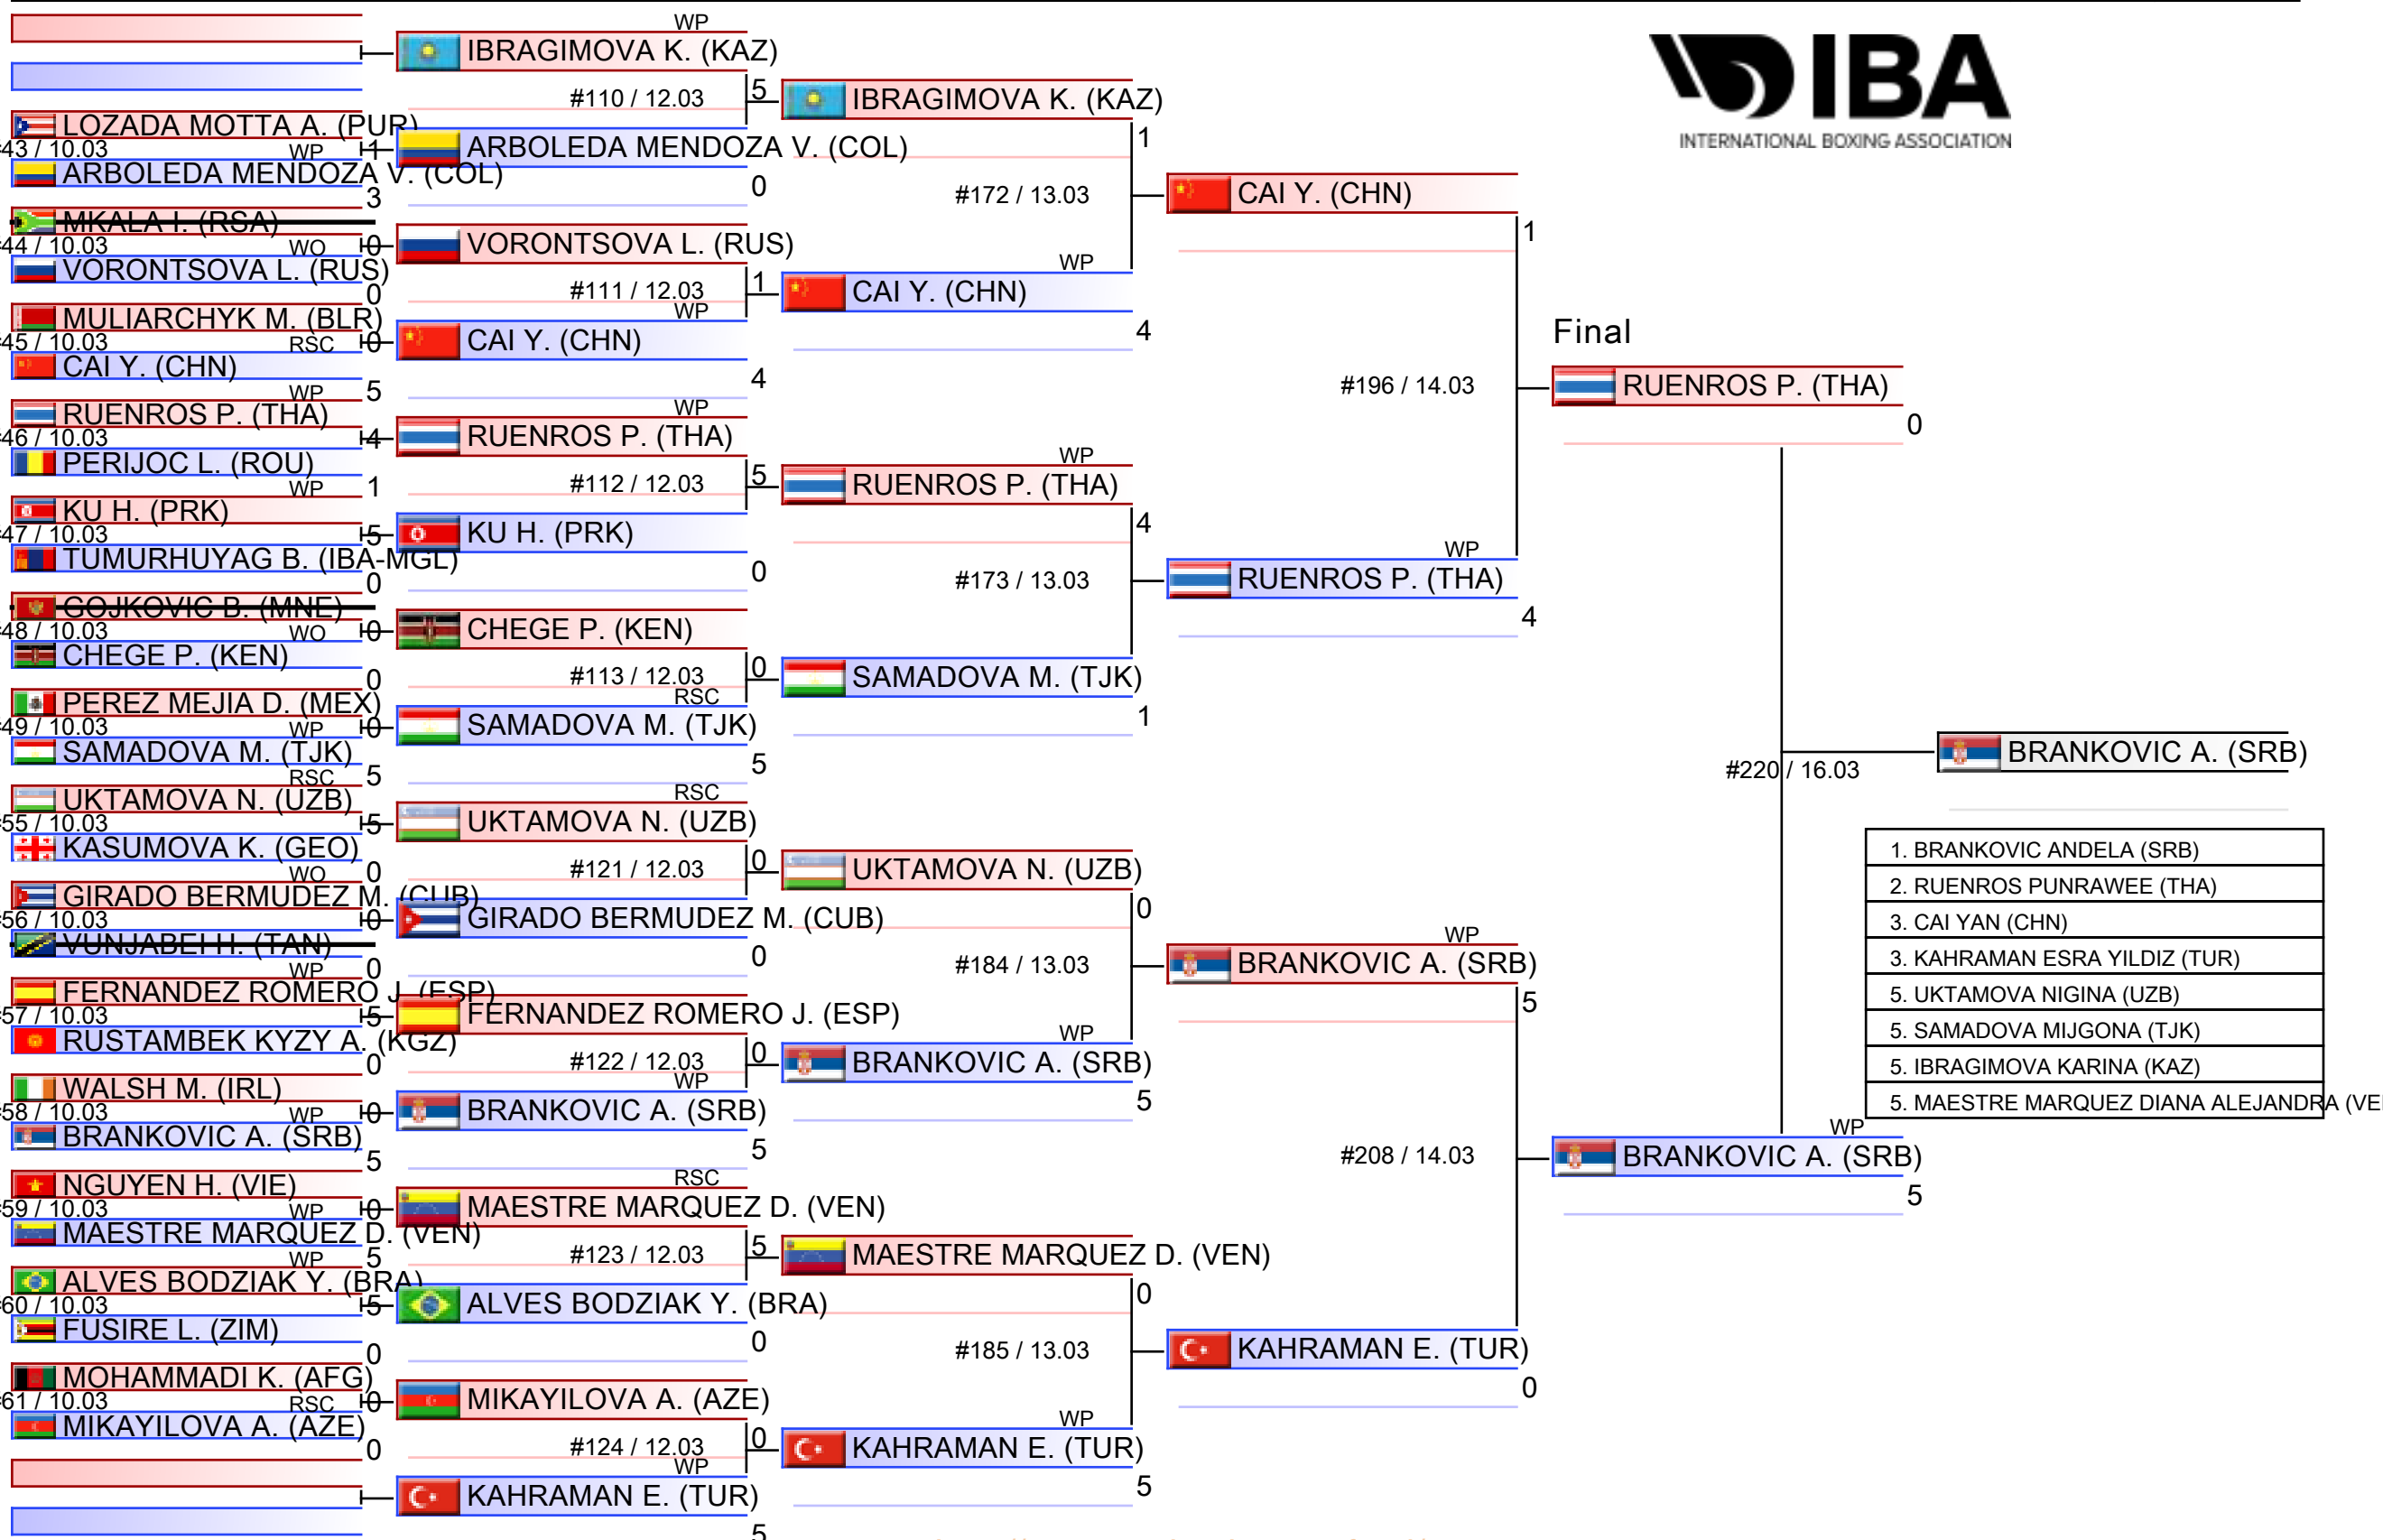

Elite Women 54-57KG Feather

IBA Womens World Boxing Championships 2025, Sportski Centar Cair, SRB

[30]

Ring

Pool
1/1

1. BRANKOVIC ANDELA (SRB)
2. RUENROS PUNRAWEE (THA)
3. CAI YAN (CHN)
3. KAHRAMAN ESRA YILDIZ (TUR)
5. UKTAMOVA NIGINA (UZB)
5. SAMADOVA MIJGONA (TJK)
5. IBRAGIMOVA KARINA (KAZ)
5. MAESTRE MARQUEZ DIANA ALEJANDRA (VEN)