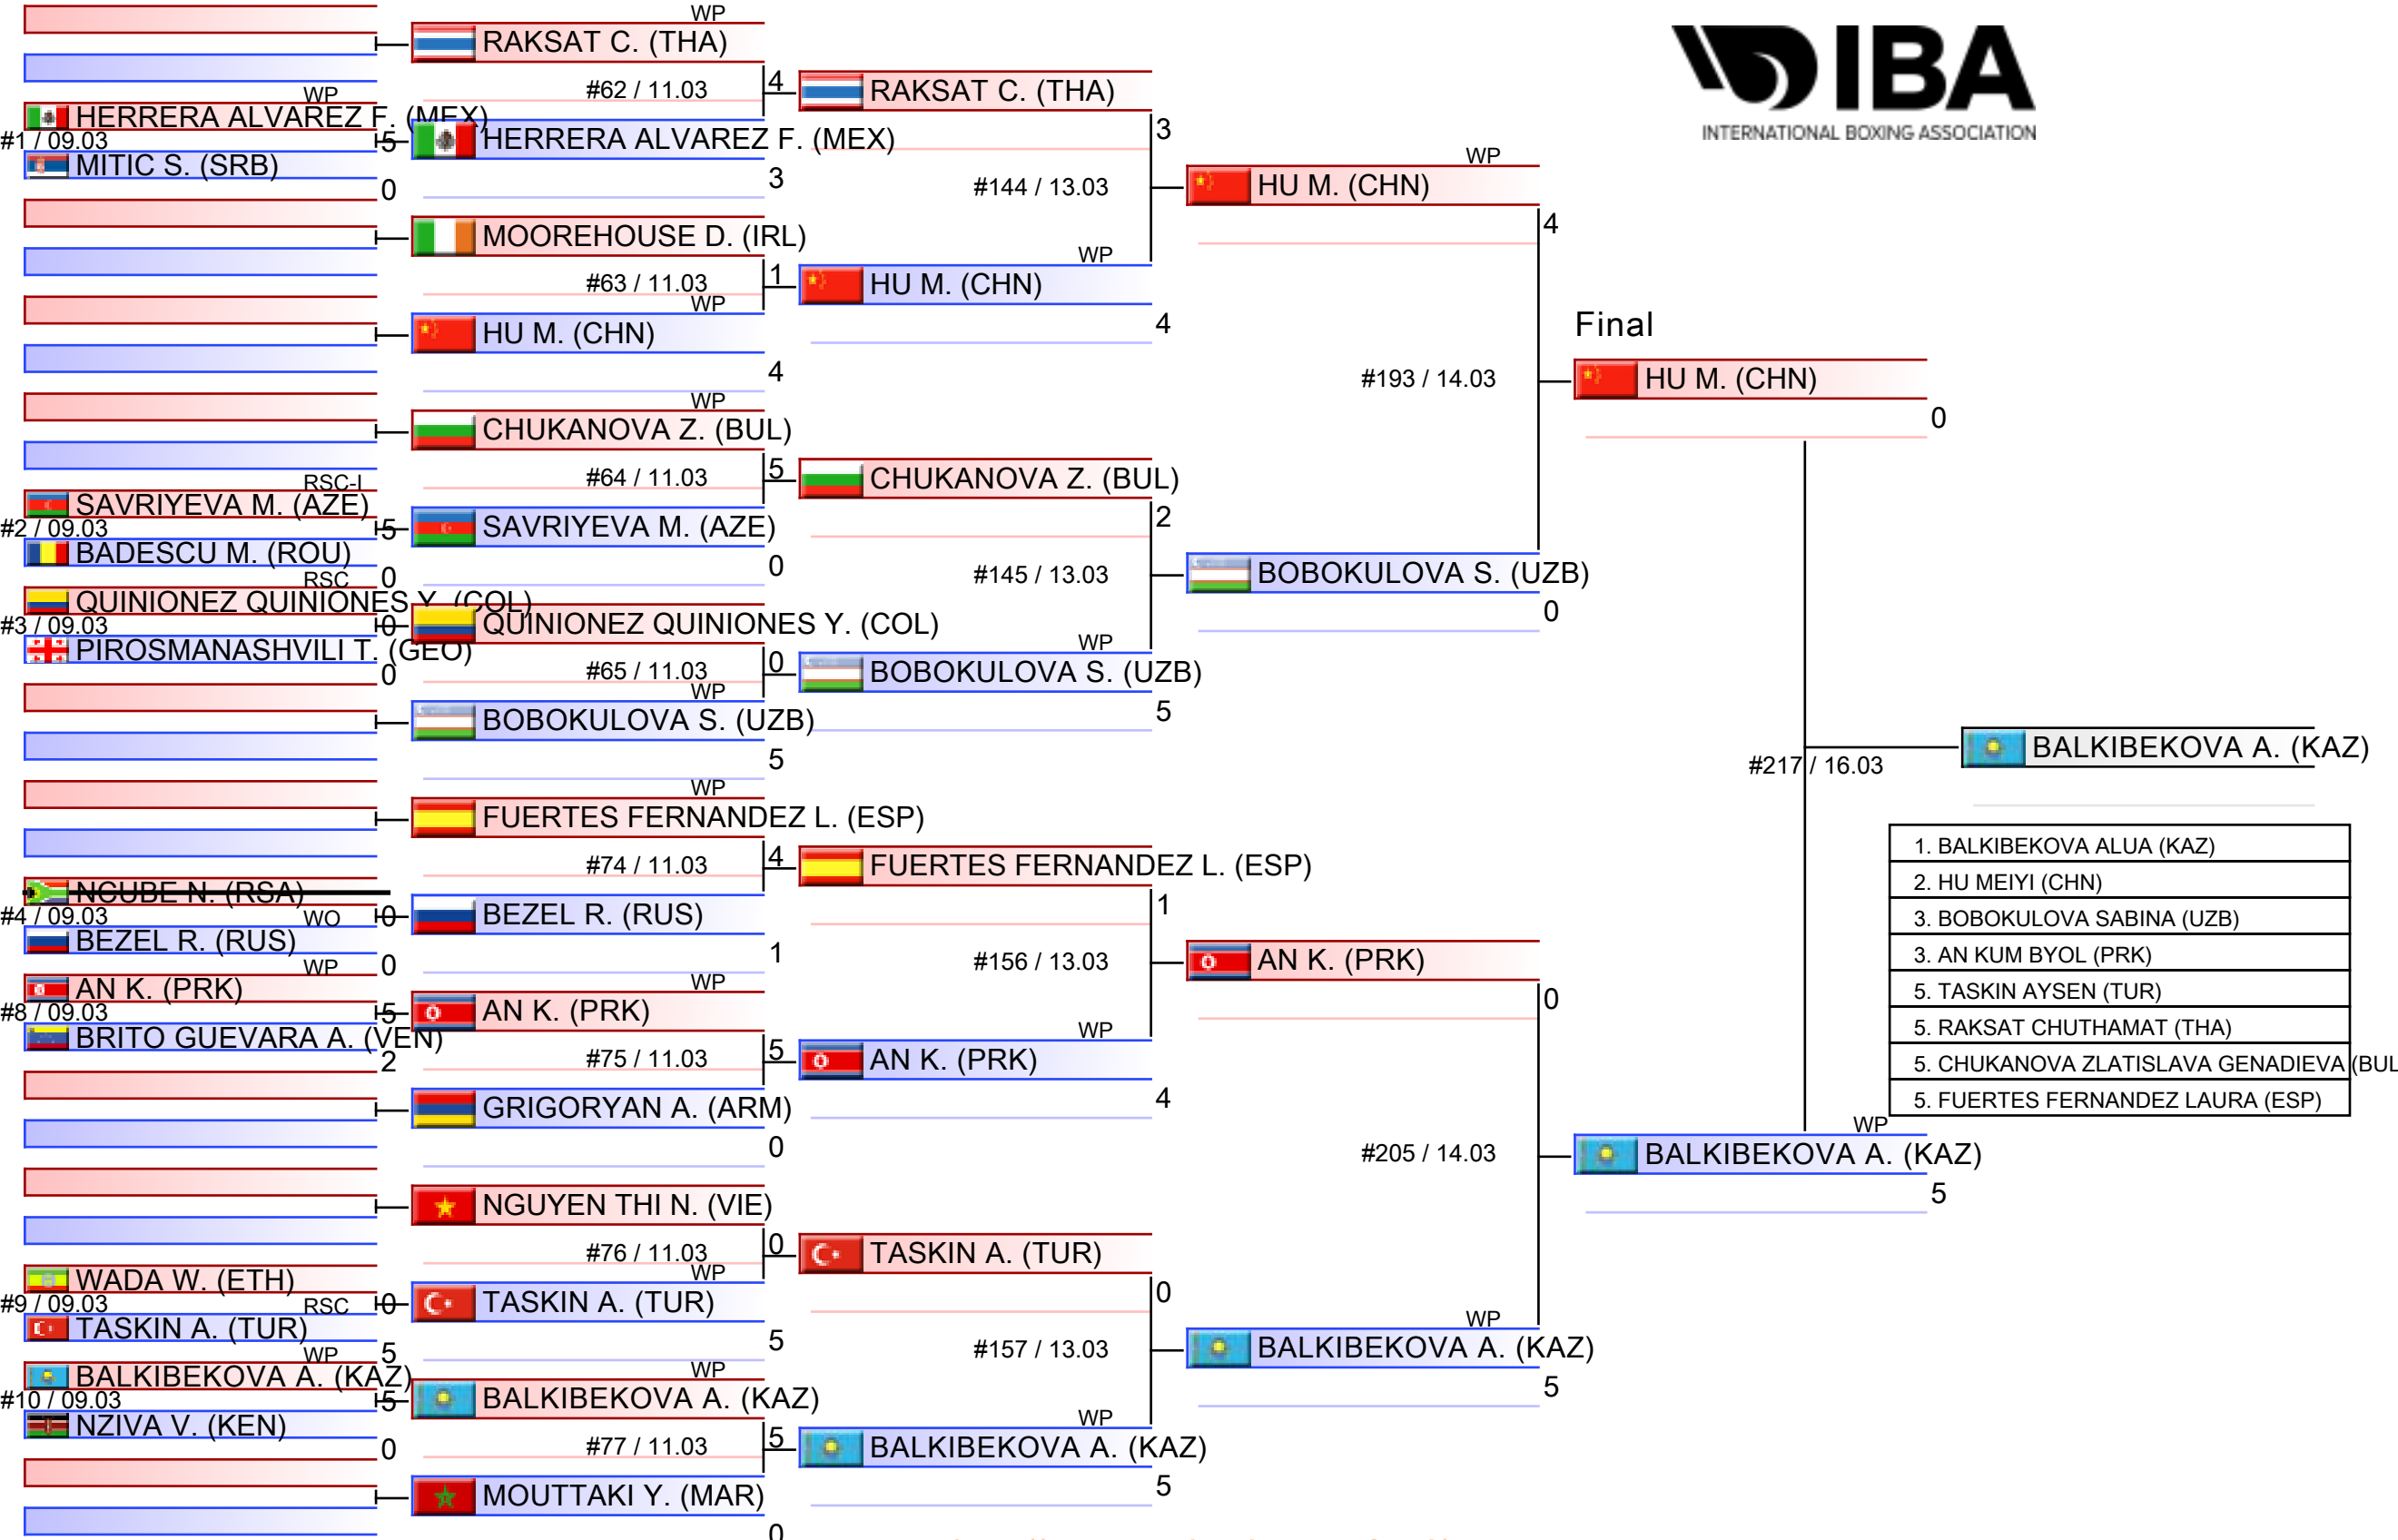

1. BALKIBEKOVA ALUA (KAZ)
2. HU MEIYI (CHN)
3. BOBOKULOVA SABINA (UZB)
3. AN KUM BYOL (PRK)
5. TASKIN AYSEN (TUR)
5. RAKSAT CHUTHAMAT (THA)
5. CHUKANOVA ZLATISLAVA GENADIEVA (BUL)
5. FUERTES FERNANDEZ LAURA (ESP)