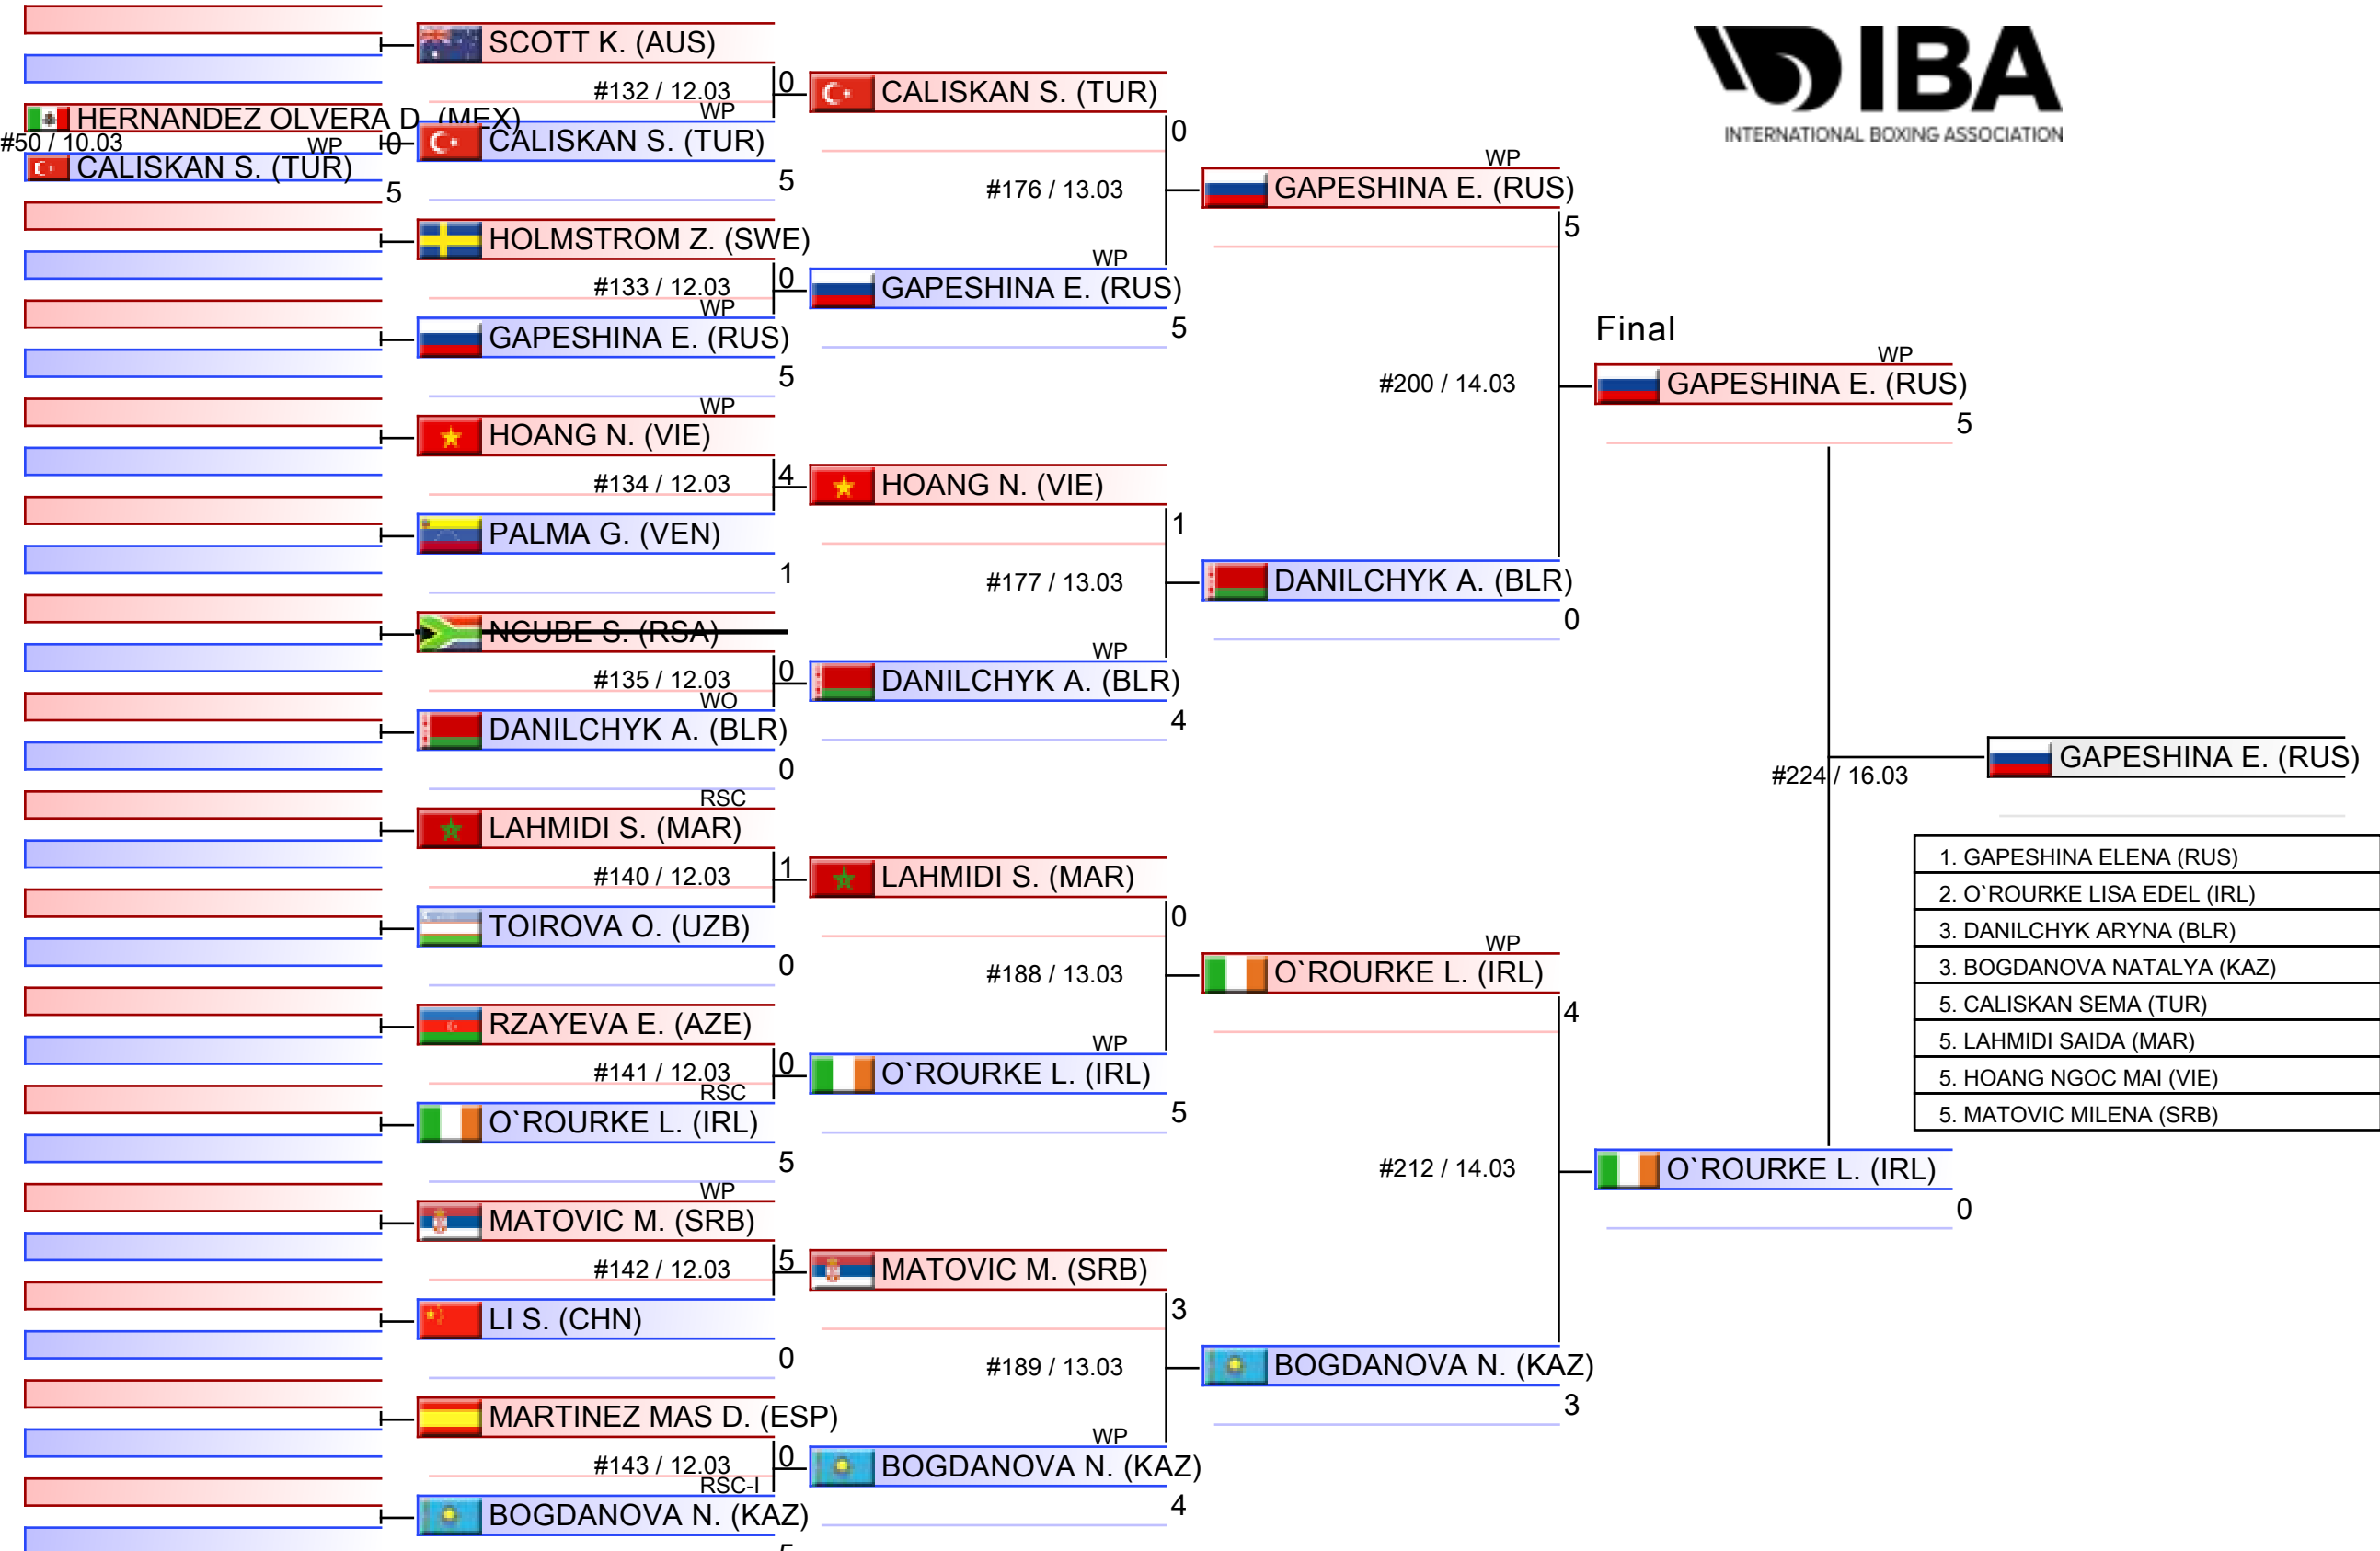

Elite Women 66-70KG Light Middle

IBA Womens World Boxing Championships 2025, Sportski Centar Cair, SRB

[17]

Ring

Pool
1/1